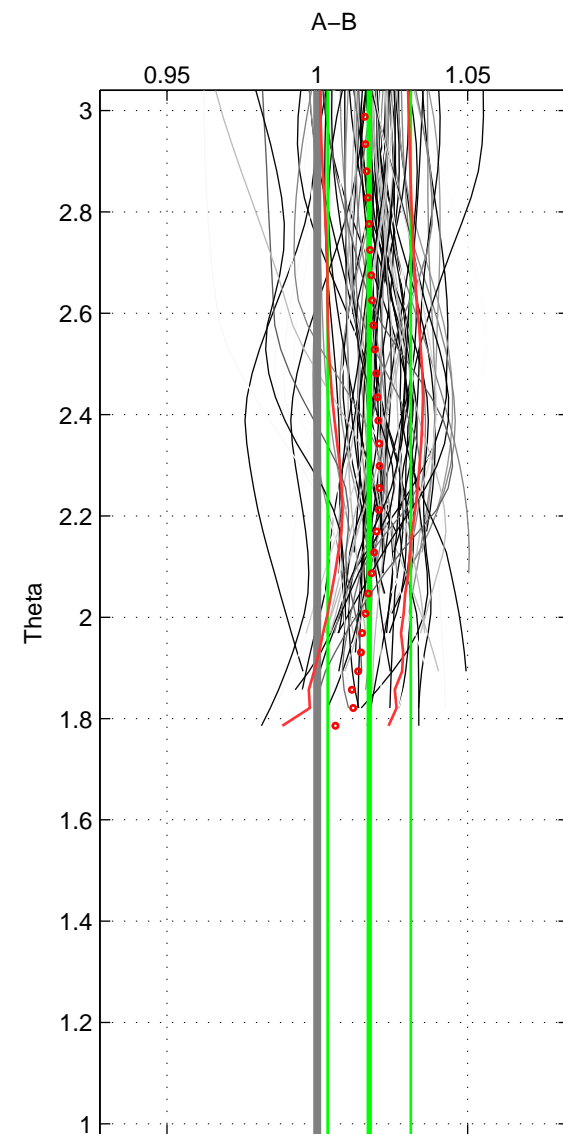

Cruise A (red). Date: Jul 2005 Cruisename: 669-49UF20050615

Cruise B (blue). Date: Feb 2008 Cruisename: 676-49UF20080117

\*\*\* "Favourite" values are means of spaces 1 2.

	Offset	O.StDev	Ratio	R.Stdev	Rating
SIGMA:	2.504	2.101	1.018	0.015	5
THETA:	2.424	1.938	1.017	0.014	5
DEPTH:	2.685	0.159	1.019	0.001	3
FAV.:	2.464	2.020	1.018	0.014	5

Profiles of A: 42  
 Profiles of B: 51  
 Diff profs : 93  
 WMoffset (A-B): 2.5043  
 WMoffset stdev: 2.1011  
 WMratio (A/B): 1.0178  
 WMratio stdev: 0.014732

Quality (1-5): 5

Profiles of A: 42  
 Profiles of B: 51  
 Diff profs : 93  
 WMoffset (A-B): 2.4244  
 WMoffset stdev: 1.938  
 WMratio (A/B): 1.0173  
 WMratio stdev: 0.013807

Quality (1-5): 5

Profiles of A: 42  
 Profiles of B: 51  
 Diff profs : 93  
 WMoffset (A-B): 2.6846  
 WMoffset stdev: 0.15919  
 WMratio (A/B): 1.0194  
 WMratio stdev: 0.0014591

Quality (1-5): 3

Please note that statistics are bad.