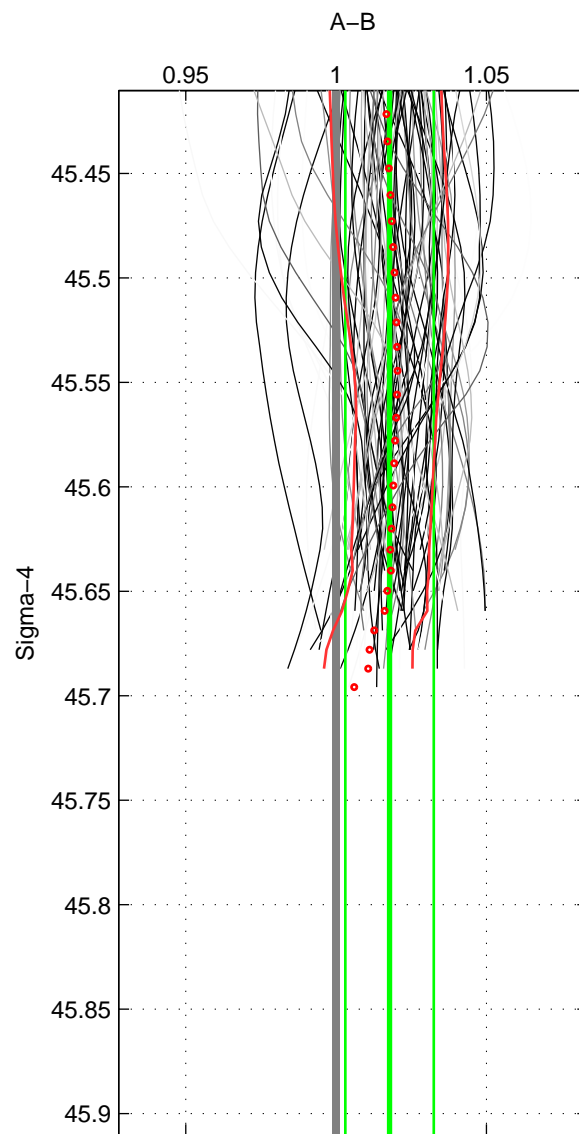

Cruise A (red). Date: Jul 2005 Cruisename: 669-49UF20050615

Cruise B (blue). Date: Feb 2008 Cruisename: 676-49UF20080117

\*\*\* "Favourite" values are means of spaces 1 2.

	Offset	O.StDev	Ratio	R.Stdev	Rating
SIGMA:	2.504	2.101	1.018	0.015	5
THETA:	2.424	1.938	1.017	0.014	5
DEPTH:	2.685	0.159	1.019	0.001	3
FAV.:	2.464	2.020	1.018	0.014	5

Profiles of A: 42  
 Profiles of B: 51  
 Diff profs : 93  
 WMoffset (A-B): 2.5043  
 WMoffset stdev: 2.1011  
 WMratio (A/B): 1.0178  
 WMratio stdev: 0.014732

Quality (1-5): 5

Profiles of A: 42  
 Profiles of B: 51  
 Diff profs : 93  
 WMoffset (A-B): 2.4244  
 WMoffset stdev: 1.938  
 WMratio (A/B): 1.0173  
 WMratio stdev: 0.013807

Quality (1-5): 5

Profiles of A: 42  
 Profiles of B: 51  
 Diff profs : 93  
 WMoffset (A-B): 2.6846  
 WMoffset stdev: 0.15919  
 WMratio (A/B): 1.0194  
 WMratio stdev: 0.0014591

Quality (1-5): 3

Please note that statistics are bad.