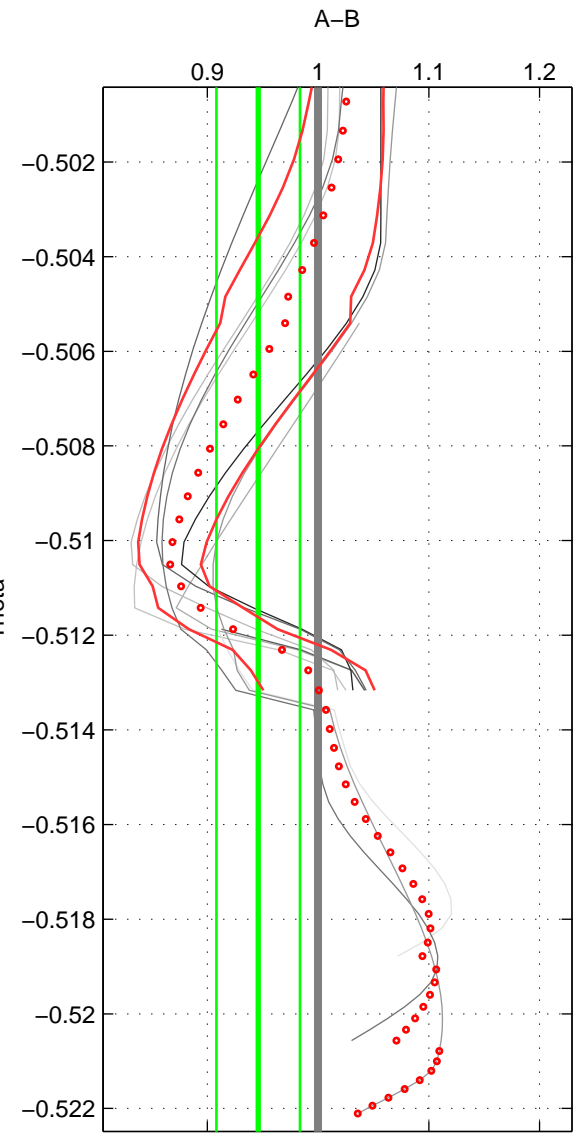

Cruise A (red). Date: Aug 2002 Cruisename: 39-18SN20020816  
 Cruise B (blue). Date: Sep 2005 Cruisename: 110-77DN20050819

\*\*\* "Favourite" values are means of spaces 1 2 3.

	Offset	O.StDev	Ratio	R.Stdev	Rating
SIGMA:	0.734	0.344	1.070	0.035	2
THETA:	-0.490	0.448	0.946	0.038	2
DEPTH:	0.252	0.292	1.019	0.024	2
FAV.:	0.165	0.362	1.012	0.032	2

Profiles of A: 3  
 Profiles of B: 5  
 Diff profs : 9  
 WMoffset (A-B): 0.73385  
 WMoffset stdev: 0.34447  
 WMratio (A/B): 1.0697  
 WMratio stdev: 0.03452

Quality (1-5): 2

Profiles of A: 3  
 Profiles of B: 5  
 Diff profs : 9  
 WMoffset (A-B): -0.49047  
 WMoffset stdev: 0.44847  
 WMratio (A/B): 0.94597  
 WMratio stdev: 0.037697

Quality (1-5): 2

Profiles of A: 3  
 Profiles of B: 5  
 Diff profs : 9  
 WMoffset (A-B): 0.25193  
 WMoffset stdev: 0.2921  
 WMratio (A/B): 1.019  
 WMratio stdev: 0.023603

Quality (1-5): 2