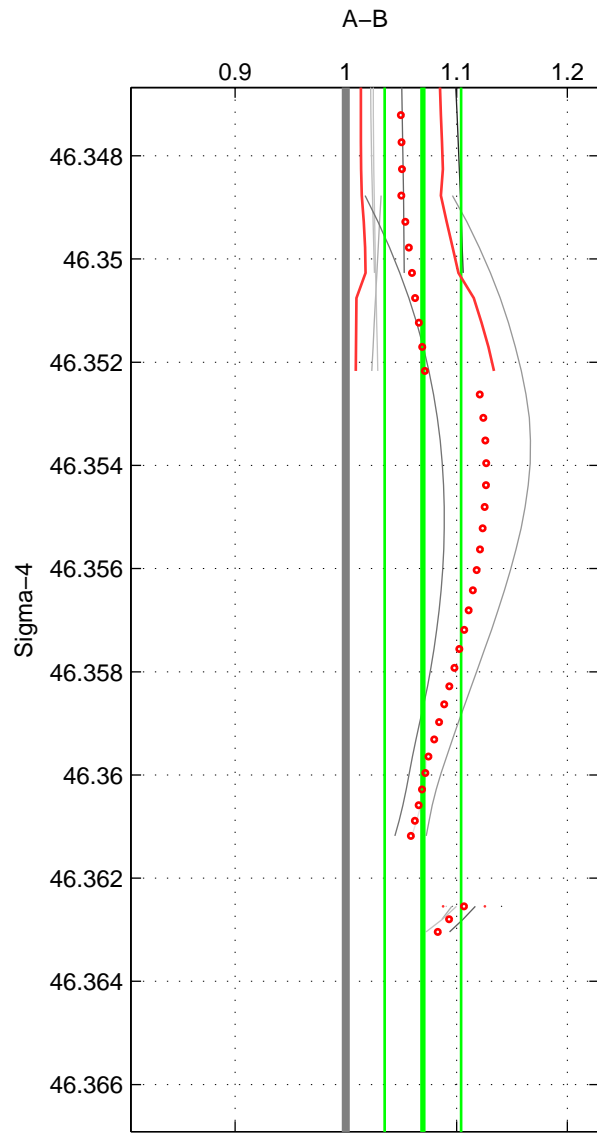

Cruise A (red). Date: Aug 2002 Cruisename: 39-18SN20020816  
 Cruise B (blue). Date: Sep 2005 Cruisename: 110-77DN20050819

\*\*\* "Favourite" values are means of spaces 1 2 3.

	Offset	O.StDev	Ratio	R.Stdev	Rating
SIGMA:	0.734	0.344	1.070	0.035	2
THETA:	-0.490	0.448	0.946	0.038	2
DEPTH:	0.252	0.292	1.019	0.024	2
FAV.:	0.165	0.362	1.012	0.032	2

Profiles of A: 3  
 Profiles of B: 5  
 Diff profs : 9  
 WMoffset (A-B): 0.73385  
 WMoffset stdev: 0.34447  
 WMratio (A/B): 1.0697  
 WMratio stdev: 0.03452

Quality (1-5): 2

Profiles of A: 3  
 Profiles of B: 5  
 Diff profs : 9  
 WMoffset (A-B): -0.49047  
 WMoffset stdev: 0.44847  
 WMratio (A/B): 0.94597  
 WMratio stdev: 0.037697

Quality (1-5): 2

Profiles of A: 3  
 Profiles of B: 5  
 Diff profs : 9  
 WMoffset (A-B): 0.25193  
 WMoffset stdev: 0.2921  
 WMratio (A/B): 1.019  
 WMratio stdev: 0.023603

Quality (1-5): 2