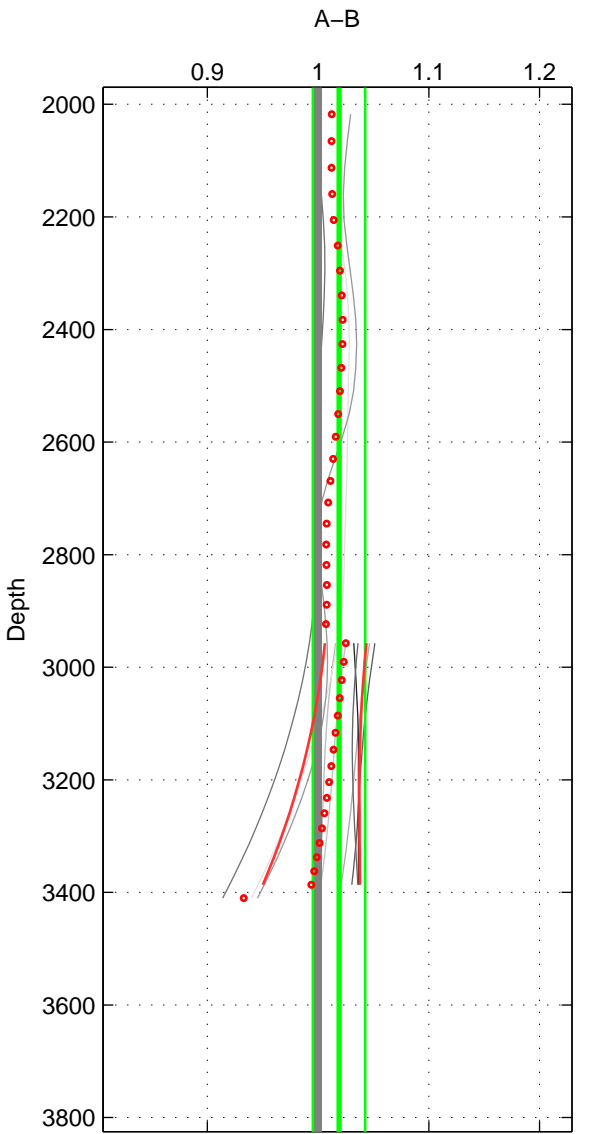

Cruise A (red). Date: Aug 2002 Cruisename: 39-18SN20020816  
 Cruise B (blue). Date: Sep 2005 Cruisename: 110-77DN20050819

\*\*\* "Favourite" values are means of spaces 1 2 3.

	Offset	O.StDev	Ratio	R.Stdev	Rating
SIGMA:	0.734	0.344	1.070	0.035	2
THETA:	-0.490	0.448	0.946	0.038	2
DEPTH:	0.252	0.292	1.019	0.024	2
FAV.:	0.165	0.362	1.012	0.032	2

Profiles of A: 3  
 Profiles of B: 5  
 Diff profs : 9  
 WMoffset (A-B): 0.73385  
 WMoffset stdev: 0.34447  
 WMratio (A/B): 1.0697  
 WMratio stdev: 0.03452

Quality (1-5): 2

Profiles of A: 3  
 Profiles of B: 5  
 Diff profs : 9  
 WMoffset (A-B): -0.49047  
 WMoffset stdev: 0.44847  
 WMratio (A/B): 0.94597  
 WMratio stdev: 0.037697

Quality (1-5): 2

Profiles of A: 3  
 Profiles of B: 5  
 Diff profs : 9  
 WMoffset (A-B): 0.25193  
 WMoffset stdev: 0.2921  
 WMratio (A/B): 1.019  
 WMratio stdev: 0.023603

Quality (1-5): 2