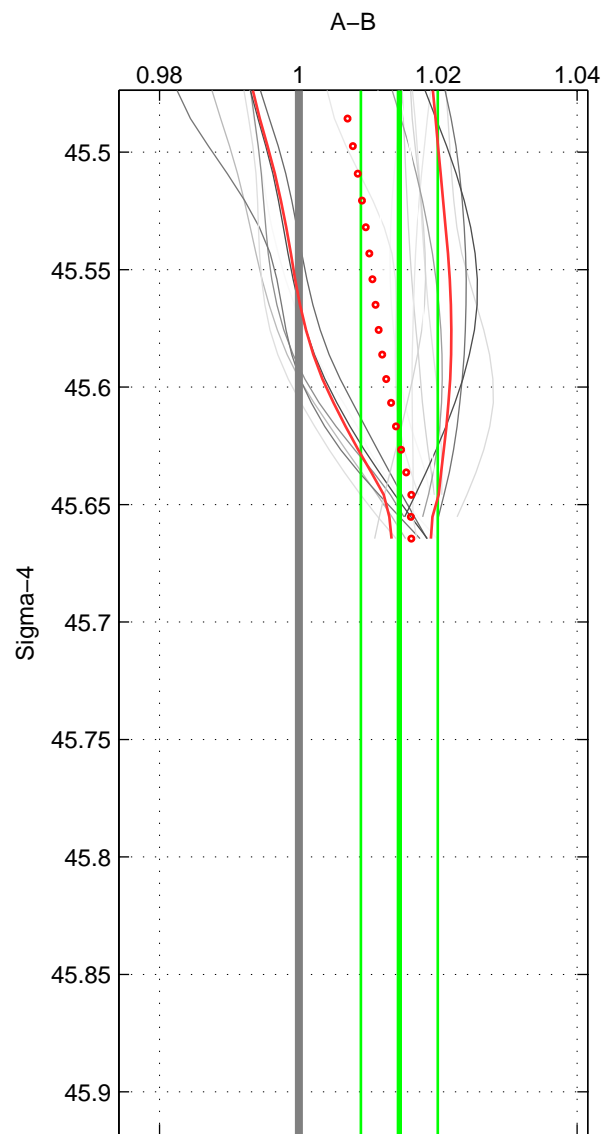

Cruise A (red). Date: Mar 1989 Cruisename: 507-32MW19890206

Cruise B (blue). Date: Jul 2005 Cruisename: 669-49UF20050615

*** "Favourite" values are means of spaces 1 2.

	Offset	O.StDev	Ratio	R.Stdev	Rating
SIGMA:	1.958	0.764	1.014	0.006	4
THETA:	1.846	0.754	1.014	0.006	4
DEPTH:	0.631	0.924	1.005	0.007	3
FAV.:	1.902	0.759	1.014	0.006	4

Profiles of A: 12
 Profiles of B: 4
 Diff profs : 19
 WMoffset (A-B): 1.9576
 WMoffset stdev: 0.76406
 WMratio (A/B): 1.0144
 WMratio stdev: 0.005525

Quality (1-5): 4

Profiles of A: 12
 Profiles of B: 4
 Diff profs : 19
 WMoffset (A-B): 1.8463
 WMoffset stdev: 0.75404
 WMratio (A/B): 1.0137
 WMratio stdev: 0.0055007

Quality (1-5): 4

Profiles of A: 12
 Profiles of B: 4
 Diff profs : 19
 WMoffset (A-B): 0.6311
 WMoffset stdev: 0.92415
 WMratio (A/B): 1.0046
 WMratio stdev: 0.0068035

Quality (1-5): 3

Please note that statistics are bad.