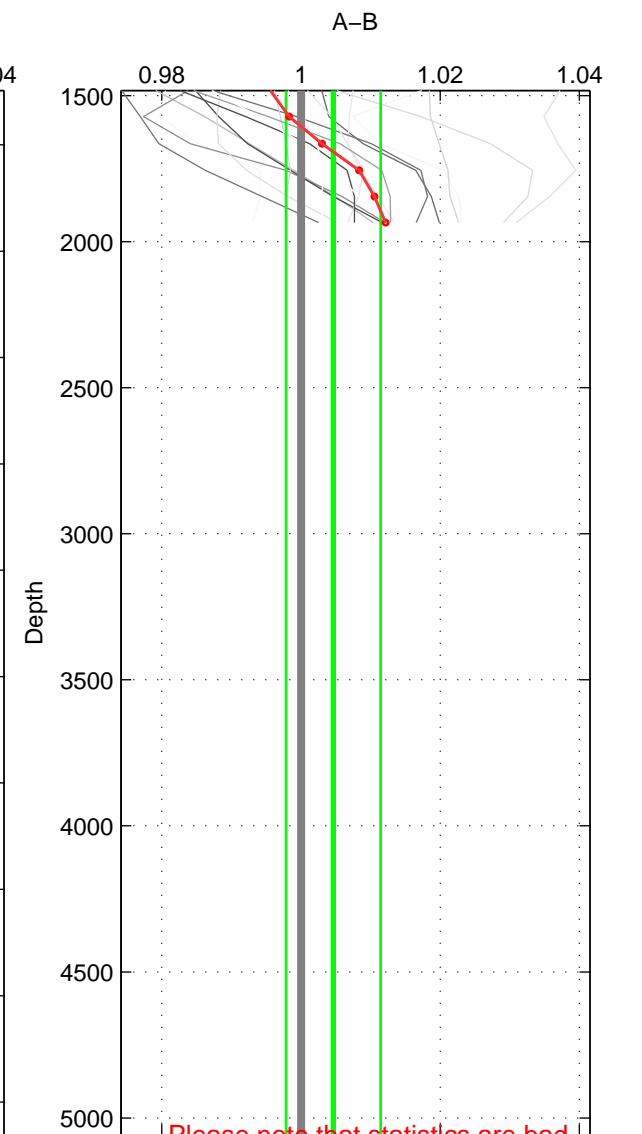

Cruise A (red). Date: Mar 1989 Cruisename: 507-32MW19890206

Cruise B (blue). Date: Jul 2005 Cruisename: 669-49UF20050615

*** "Favourite" values are means of spaces 1 2.

	Offset	O.StDev	Ratio	R.Stdev	Rating
SIGMA:	1.958	0.764	1.014	0.006	4
THETA:	1.846	0.754	1.014	0.006	4
DEPTH:	0.631	0.924	1.005	0.007	3
FAV.:	1.902	0.759	1.014	0.006	4

Profiles of A: 12
 Profiles of B: 4
 Diff profs : 19
 WMoffset (A-B): 1.9576
 WMoffset stdev: 0.76406
 WMratio (A/B): 1.0144
 WMratio stdev: 0.005525

Quality (1-5): 4

Profiles of A: 12
 Profiles of B: 4
 Diff profs : 19
 WMoffset (A-B): 1.8463
 WMoffset stdev: 0.75404
 WMratio (A/B): 1.0137
 WMratio stdev: 0.0055007

Quality (1-5): 4

Profiles of A: 12
 Profiles of B: 4
 Diff profs : 19
 WMoffset (A-B): 0.6311
 WMoffset stdev: 0.92415
 WMratio (A/B): 1.0046
 WMratio stdev: 0.0068035

Quality (1-5): 3

Please note that statistics are bad.