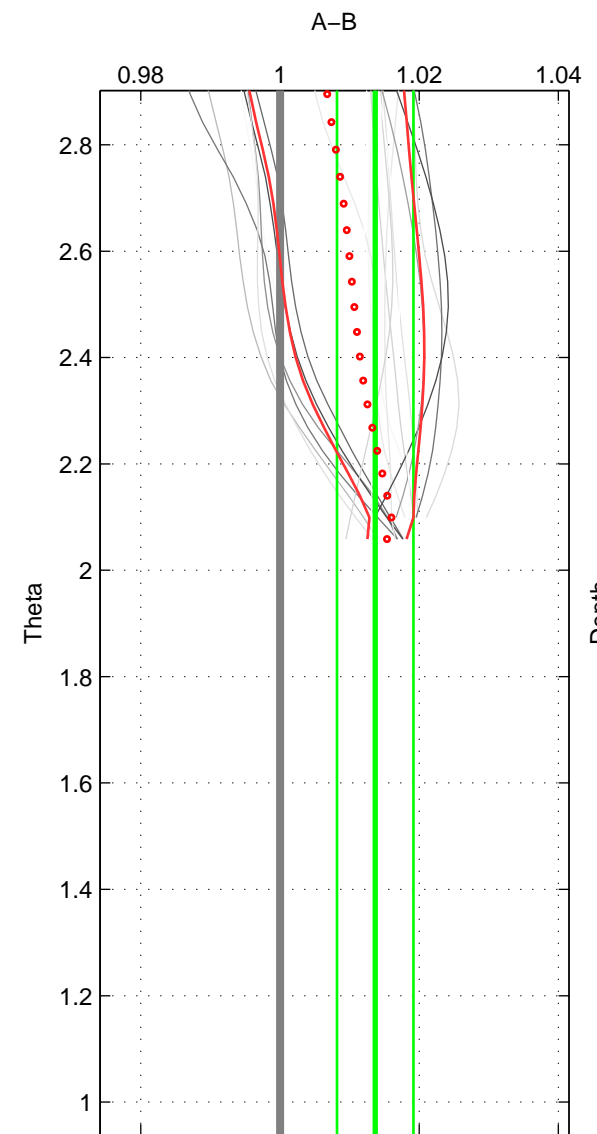

Cruise A (red). Date: Mar 1989 Cruisename: 507-32MW19890206

Cruise B (blue). Date: Jul 2005 Cruisename: 669-49UF20050615

*** "Favourite" values are means of spaces 1 2.

	Offset	O.StDev	Ratio	R.Stdev	Rating
SIGMA:	1.958	0.764	1.014	0.006	4
THETA:	1.846	0.754	1.014	0.006	4
DEPTH:	0.631	0.924	1.005	0.007	3
FAV.:	1.902	0.759	1.014	0.006	4

Profiles of A: 12
 Profiles of B: 4
 Diff profs : 19
 WMoffset (A-B): 1.9576
 WMoffset stdev: 0.76406
 WMratio (A/B): 1.0144
 WMratio stdev: 0.005525

Quality (1-5): 4

Profiles of A: 12
 Profiles of B: 4
 Diff profs : 19
 WMoffset (A-B): 1.8463
 WMoffset stdev: 0.75404
 WMratio (A/B): 1.0137
 WMratio stdev: 0.0055007

Quality (1-5): 4

Profiles of A: 12
 Profiles of B: 4
 Diff profs : 19
 WMoffset (A-B): 0.6311
 WMoffset stdev: 0.92415
 WMratio (A/B): 1.0046
 WMratio stdev: 0.0068035

Quality (1-5): 3

Please note that statistics are bad.