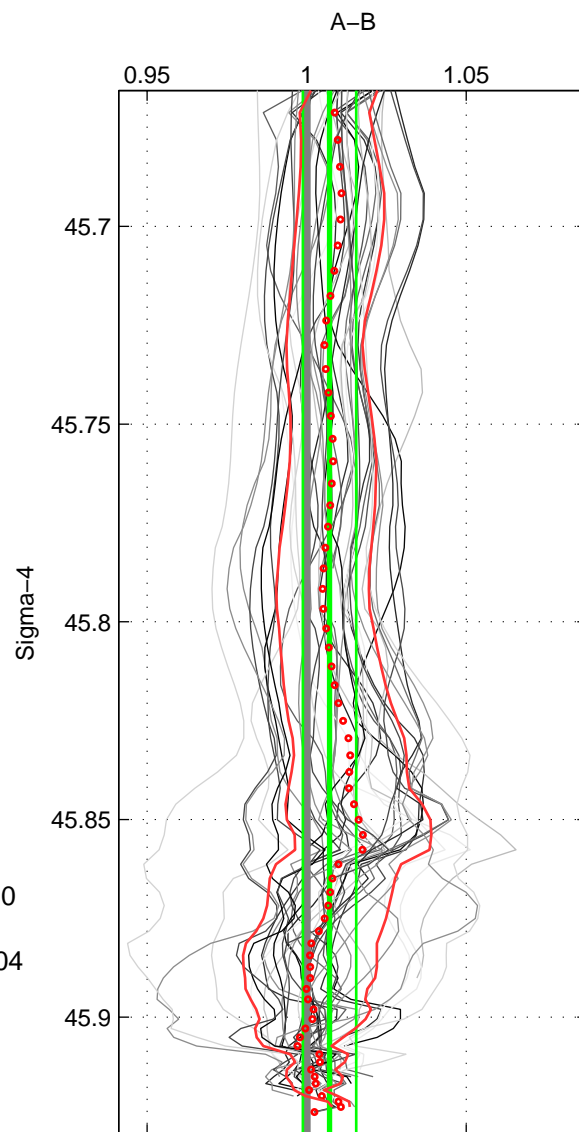

Cruise A (red). Date: Mar 1995 Cruisename: 348-316N19950310  
 Cruise B (blue). Date: Feb 1978 Cruisename: 355-318M19771204

\*\*\* "Favourite" values are means of spaces 1 2 3.

	Offset	O.StDev	Ratio	R.Stdev	Rating
SIGMA:	0.944	1.092	1.007	0.008	5
THETA:	0.989	0.939	1.008	0.007	5
DEPTH:	0.905	0.760	1.007	0.006	5
FAV.:	0.946	0.930	1.007	0.007	5

Profiles of A: 37  
 Profiles of B: 6  
 Diff profs: 37  
 WMoffset (A-B): 0.94424  
 WMoffset stdev: 1.092  
 WMratio (A/B): 1.0072  
 WMratio stdev: 0.0083554

Quality (1-5): 5

Profiles of A: 37  
 Profiles of B: 6  
 Diff profs: 37  
 WMoffset (A-B): 0.98876  
 WMoffset stdev: 0.93906  
 WMratio (A/B): 1.0076  
 WMratio stdev: 0.0071346

Quality (1-5): 5

Profiles of A: 51  
 Profiles of B: 6  
 Diff profs: 51  
 WMoffset (A-B): 0.90545  
 WMoffset stdev: 0.76019  
 WMratio (A/B): 1.0068  
 WMratio stdev: 0.0057385

Quality (1-5): 5