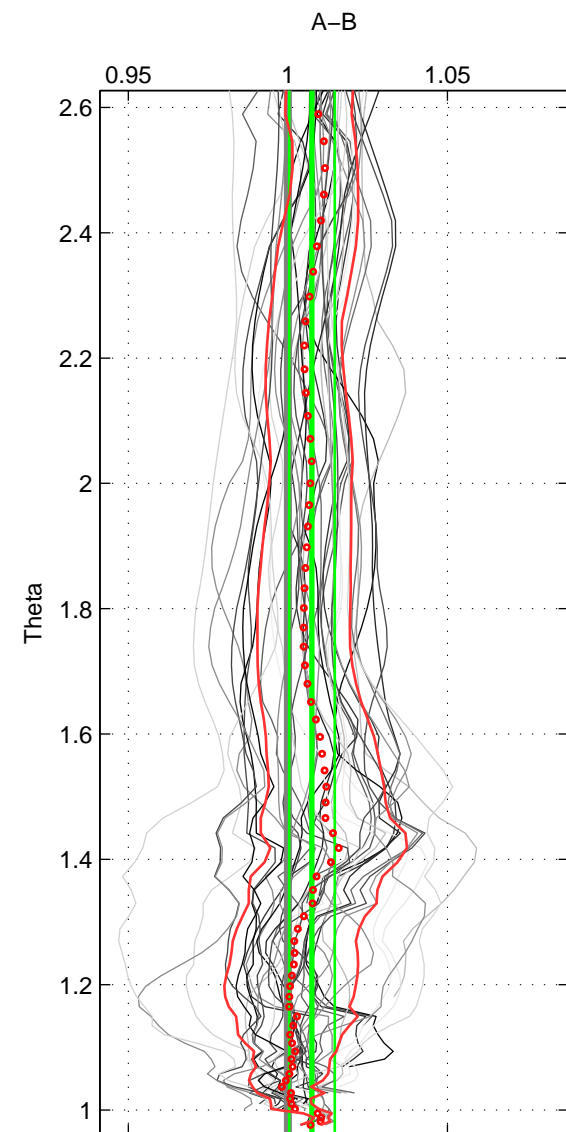

Cruise A (red). Date: Mar 1995 Cruisename: 348-316N19950310  
 Cruise B (blue). Date: Feb 1978 Cruisename: 355-318M19771204

\*\*\* "Favourite" values are means of spaces 1 2 3.

	Offset	O.StDev	Ratio	R.Stdev	Rating
SIGMA:	0.944	1.092	1.007	0.008	5
THETA:	0.989	0.939	1.008	0.007	5
DEPTH:	0.905	0.760	1.007	0.006	5
FAV.:	0.946	0.930	1.007	0.007	5

Profiles of A: 37  
 Profiles of B: 6  
 Diff profs: 37  
 WMoffset (A-B): 0.94424  
 WMoffset stdev: 1.092  
 WMratio (A/B): 1.0072  
 WMratio stdev: 0.0083554

Quality (1-5): 5

Profiles of A: 37  
 Profiles of B: 6  
 Diff profs: 37  
 WMoffset (A-B): 0.98876  
 WMoffset stdev: 0.93906  
 WMratio (A/B): 1.0076  
 WMratio stdev: 0.0071346

Quality (1-5): 5

Profiles of A: 51  
 Profiles of B: 6  
 Diff profs: 51  
 WMoffset (A-B): 0.90545  
 WMoffset stdev: 0.76019  
 WMratio (A/B): 1.0068  
 WMratio stdev: 0.0057385

Quality (1-5): 5