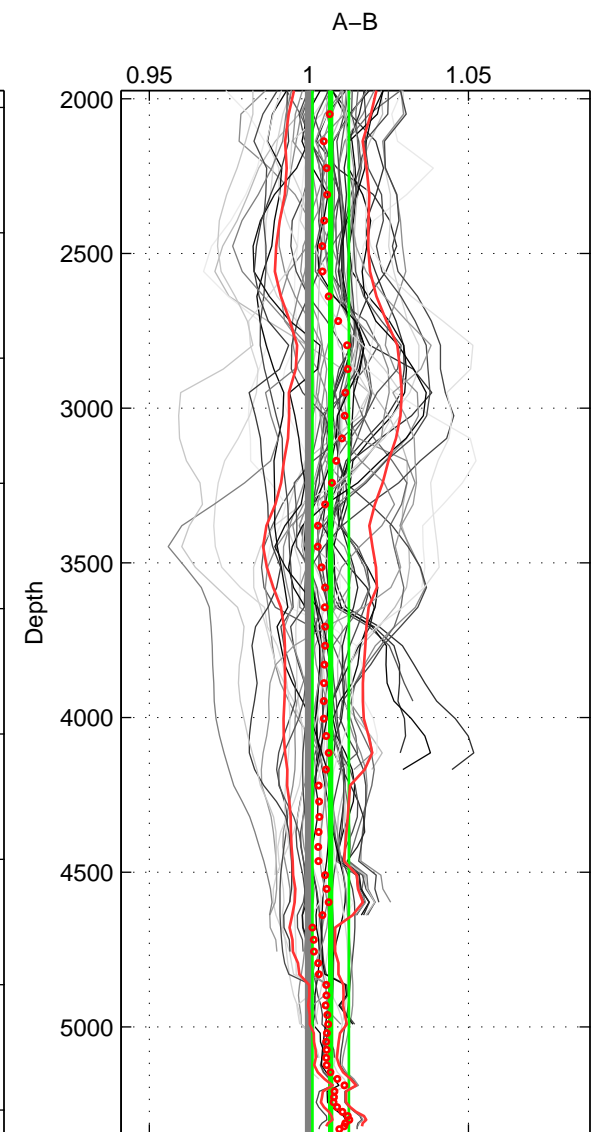

Cruise A (red). Date: Mar 1995 Cruisename: 348-316N19950310  
 Cruise B (blue). Date: Feb 1978 Cruisename: 355-318M19771204

\*\*\* "Favourite" values are means of spaces 1 2 3.

	Offset	O.StDev	Ratio	R.Stdev	Rating
SIGMA:	0.944	1.092	1.007	0.008	5
THETA:	0.989	0.939	1.008	0.007	5
DEPTH:	0.905	0.760	1.007	0.006	5
FAV.:	0.946	0.930	1.007	0.007	5

Profiles of A: 37  
 Profiles of B: 6  
 Diff profs: 37  
 WMoffset (A-B): 0.94424  
 WMoffset stdev: 1.092  
 WMratio (A/B): 1.0072  
 WMratio stdev: 0.0083554

Quality (1-5): 5

Profiles of A: 37  
 Profiles of B: 6  
 Diff profs: 37  
 WMoffset (A-B): 0.98876  
 WMoffset stdev: 0.93906  
 WMratio (A/B): 1.0076  
 WMratio stdev: 0.0071346

Quality (1-5): 5

Profiles of A: 51  
 Profiles of B: 6  
 Diff profs: 51  
 WMoffset (A-B): 0.90545  
 WMoffset stdev: 0.76019  
 WMratio (A/B): 1.0068  
 WMratio stdev: 0.0057385

Quality (1-5): 5