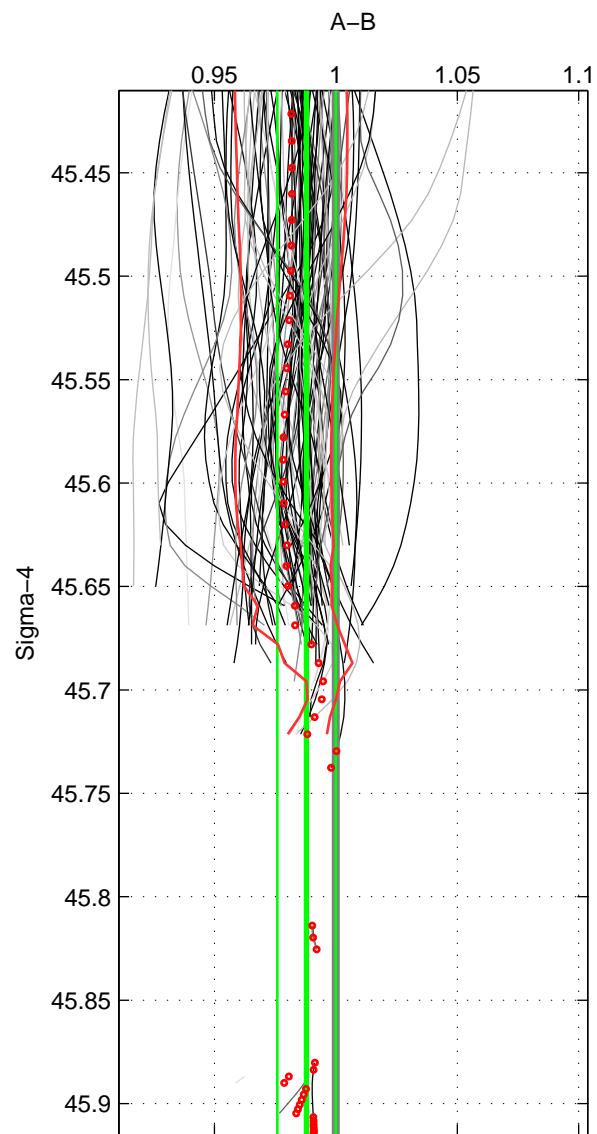

Cruise A (red). Date: Jul 2004 Cruisename: 666-49UF20040616

Cruise B (blue). Date: Jul 2005 Cruisename: 669-49UF20050615

\*\*\* "Favourite" values are means of spaces 1 2.

	Offset	O.StDev	Ratio	R.Stdev	Rating
SIGMA:	-1.645	1.683	0.988	0.012	5
THETA:	-1.123	0.825	0.992	0.006	5
DEPTH:	-1.730	0.639	0.987	0.004	3
FAV. :	-1.384	1.254	0.990	0.009	5

Profiles of A: 59  
 Profiles of B: 53  
 Diff profs : 91  
 WMoffset (A-B): -1.6455  
 WMoffset stdev: 1.6834  
 WMratio (A/B): 0.98796  
 WMratio stdev: 0.012008

Quality (1-5): 5

Profiles of A: 59  
 Profiles of B: 53  
 Diff profs : 91  
 WMoffset (A-B): -1.1226  
 WMoffset stdev: 0.82515  
 WMratio (A/B): 0.99205  
 WMratio stdev: 0.0057772

Quality (1-5): 5

Profiles of A: 59  
 Profiles of B: 53  
 Diff profs : 91  
 WMoffset (A-B): -1.73  
 WMoffset stdev: 0.63873  
 WMratio (A/B): 0.9873  
 WMratio stdev: 0.0043576

Quality (1-5): 3

Please note that statistics are bad.