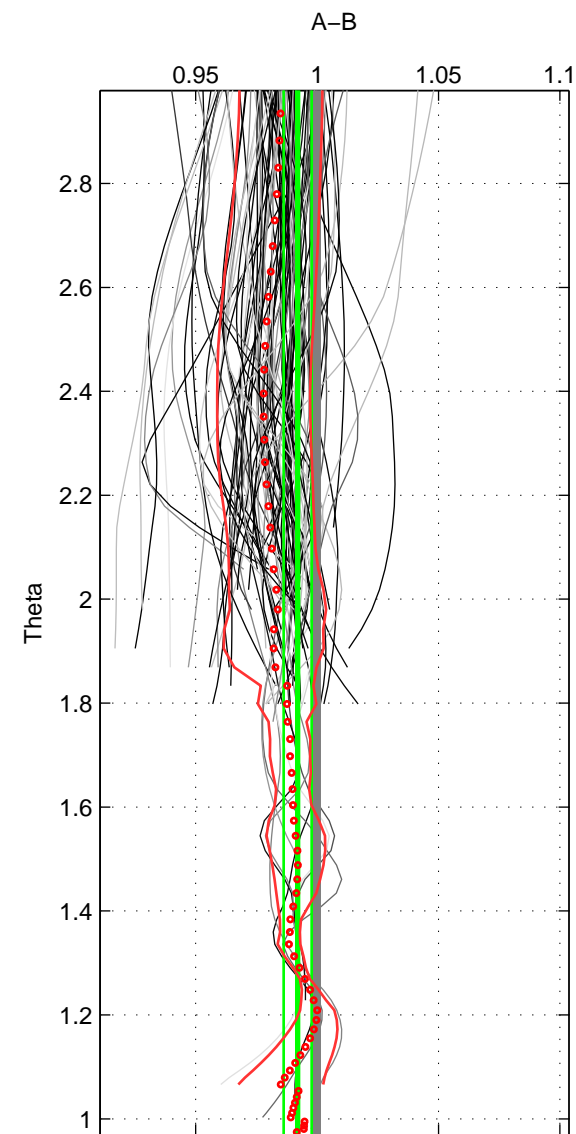

Cruise A (red). Date: Jul 2004 Cruisename: 666-49UF20040616

Cruise B (blue). Date: Jul 2005 Cruisename: 669-49UF20050615

\*\*\* "Favourite" values are means of spaces 1 2.

	Offset	O.StDev	Ratio	R.Stdev	Rating
SIGMA:	-1.645	1.683	0.988	0.012	5
THETA:	-1.123	0.825	0.992	0.006	5
DEPTH:	-1.730	0.639	0.987	0.004	3
FAV. :	-1.384	1.254	0.990	0.009	5

Profiles of A: 59  
 Profiles of B: 53  
 Diff profs : 91  
 WMoffset (A-B): -1.6455  
 WMoffset stdev: 1.6834  
 WMratio (A/B): 0.98796  
 WMratio stdev: 0.012008

Quality (1-5): 5

Profiles of A: 59  
 Profiles of B: 53  
 Diff profs : 91  
 WMoffset (A-B): -1.1226  
 WMoffset stdev: 0.82515  
 WMratio (A/B): 0.99205  
 WMratio stdev: 0.0057772

Quality (1-5): 5

Profiles of A: 59  
 Profiles of B: 53  
 Diff profs : 91  
 WMoffset (A-B): -1.73  
 WMoffset stdev: 0.63873  
 WMratio (A/B): 0.9873  
 WMratio stdev: 0.0043576

Quality (1-5): 3

Please note that statistics are bad.