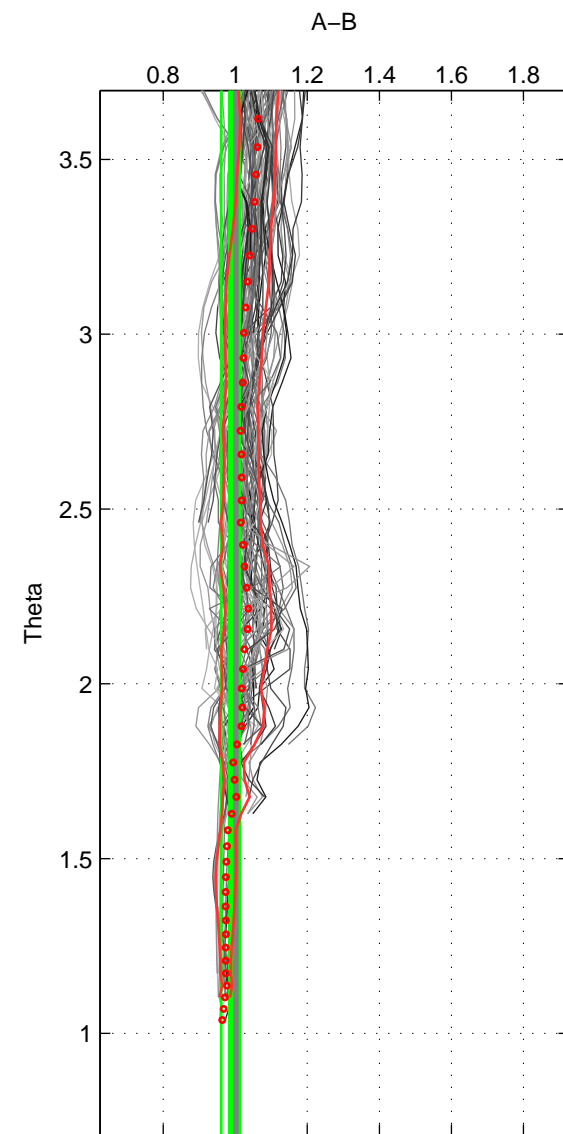

Cruise A (red). Date: Feb 1994 Cruisename: 238-323019940104

Cruise B (blue). Date: Sep 1995 Cruisename: 269-35LU19950909

\*\*\* "Favourite" values are means of spaces 1 2 3.

	Offset	O.StDev	Ratio	R.Stdev	Rating
SIGMA:	0.438	1.415	0.997	0.051	5
THETA:	-0.020	1.238	0.987	0.026	5
DEPTH:	0.676	1.912	1.018	0.057	5
FAV.:	0.365	1.522	1.000	0.045	5

Profiles of A: 25  
 Profiles of B: 21  
 Diff profs : 91  
 WMoffset (A-B): 0.43848  
 WMoffset stdev: 1.4146  
 WMratio (A/B): 0.99656  
 WMratio stdev: 0.051008

Quality (1-5): 5

Profiles of A: 25  
 Profiles of B: 21  
 Diff profs : 91  
 WMoffset (A-B): -0.020008  
 WMoffset stdev: 1.2384  
 WMratio (A/B): 0.9868  
 WMratio stdev: 0.025967

Quality (1-5): 5

Profiles of A: 25  
 Profiles of B: 21  
 Diff profs : 91  
 WMoffset (A-B): 0.67619  
 WMoffset stdev: 1.9122  
 WMratio (A/B): 1.018  
 WMratio stdev: 0.056895

Quality (1-5): 5