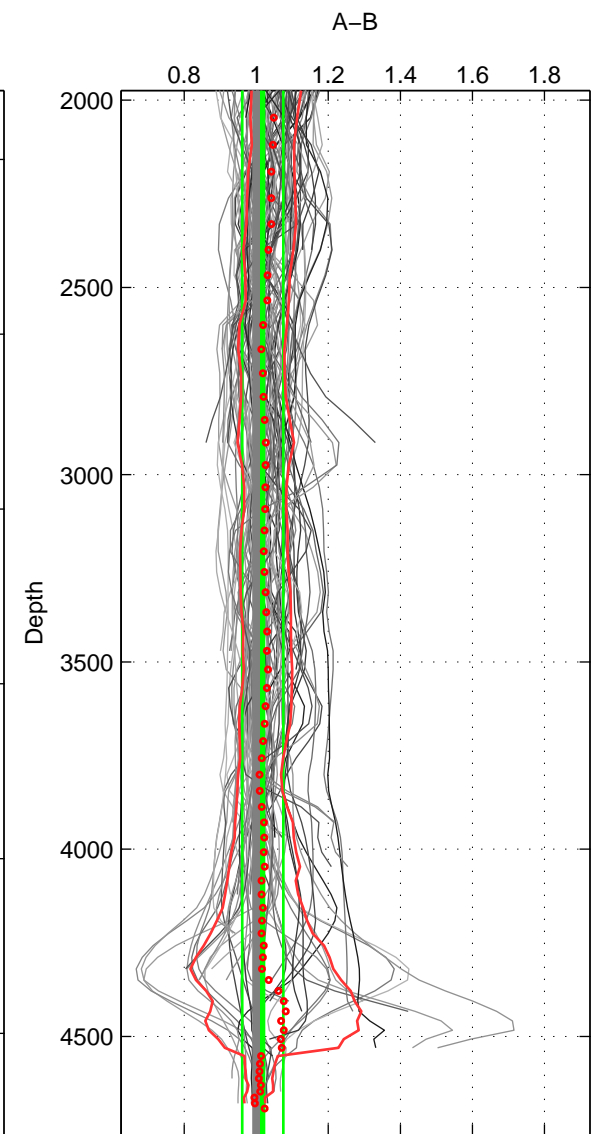

Cruise A (red). Date: Feb 1994 Cruisename: 238-323019940104

Cruise B (blue). Date: Sep 1995 Cruisename: 269-35LU19950909

\*\*\* "Favourite" values are means of spaces 1 2 3.

	Offset	O.StDev	Ratio	R.Stdev	Rating
SIGMA:	0.438	1.415	0.997	0.051	5
THETA:	-0.020	1.238	0.987	0.026	5
DEPTH:	0.676	1.912	1.018	0.057	5
FAV.:	0.365	1.522	1.000	0.045	5

Profiles of A: 25  
 Profiles of B: 21  
 Diff profs : 91  
 WMoffset (A-B): 0.43848  
 WMoffset stdev: 1.4146  
 WMratio (A/B): 0.99656  
 WMratio stdev: 0.051008

Quality (1-5): 5

Profiles of A: 25  
 Profiles of B: 21  
 Diff profs : 91  
 WMoffset (A-B): -0.020008  
 WMoffset stdev: 1.2384  
 WMratio (A/B): 0.9868  
 WMratio stdev: 0.025967

Quality (1-5): 5

Profiles of A: 25  
 Profiles of B: 21  
 Diff profs : 91  
 WMoffset (A-B): 0.67619  
 WMoffset stdev: 1.9122  
 WMratio (A/B): 1.018  
 WMratio stdev: 0.056895

Quality (1-5): 5