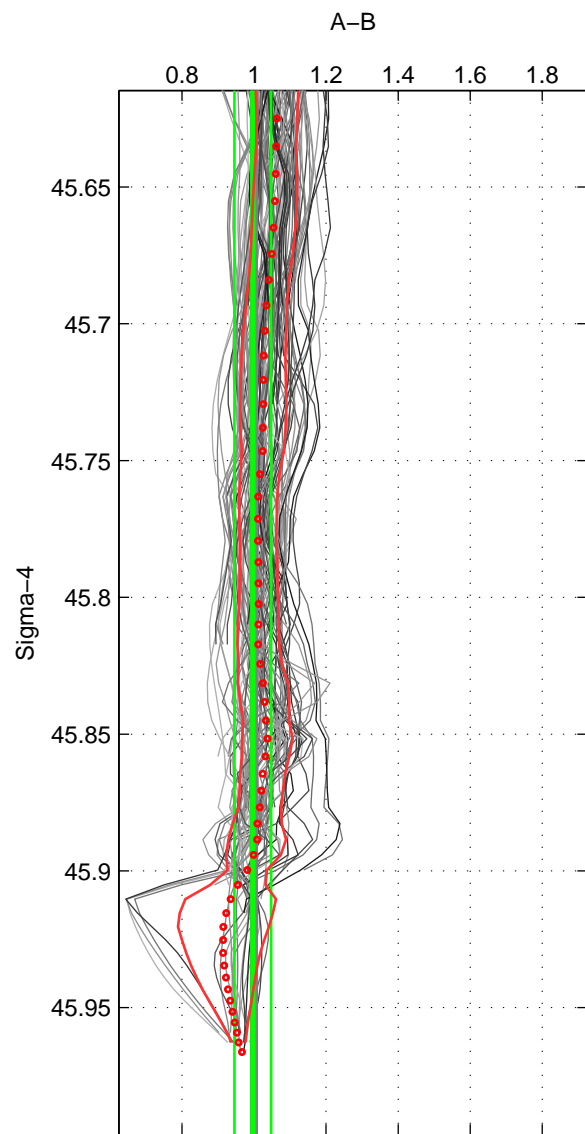

Cruise A (red). Date: Feb 1994 Cruisename: 238-323019940104

Cruise B (blue). Date: Sep 1995 Cruisename: 269-35LU19950909

\*\*\* "Favourite" values are means of spaces 1 2 3.

	Offset	O.StDev	Ratio	R.Stdev	Rating
SIGMA:	0.438	1.415	0.997	0.051	5
THETA:	-0.020	1.238	0.987	0.026	5
DEPTH:	0.676	1.912	1.018	0.057	5
FAV.:	0.365	1.522	1.000	0.045	5

Profiles of A: 25  
 Profiles of B: 21  
 Diff profs : 91  
 WMoffset (A-B): 0.43848  
 WMoffset stdev: 1.4146  
 WMratio (A/B): 0.99656  
 WMratio stdev: 0.051008

Quality (1-5): 5

Profiles of A: 25  
 Profiles of B: 21  
 Diff profs : 91  
 WMoffset (A-B): -0.020008  
 WMoffset stdev: 1.2384  
 WMratio (A/B): 0.9868  
 WMratio stdev: 0.025967

Quality (1-5): 5

Profiles of A: 25  
 Profiles of B: 21  
 Diff profs : 91  
 WMoffset (A-B): 0.67619  
 WMoffset stdev: 1.9122  
 WMratio (A/B): 1.018  
 WMratio stdev: 0.056895

Quality (1-5): 5