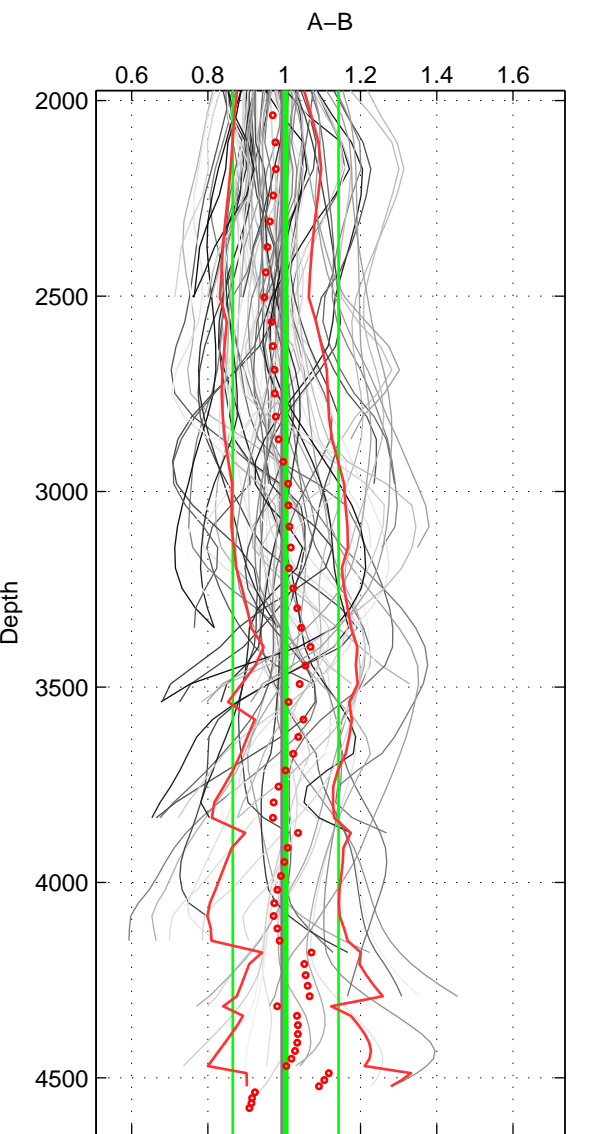

Cruise A (red). Date: Aug 2003 Cruisename: 166-06MT20030723

Cruise B (blue). Date: Oct 1994 Cruisename: 184-18HU19941012

\*\*\* "Favourite" values are means of spaces 1 2 3.

	Offset	O.StDev	Ratio	R.Stdev	Rating
SIGMA:	-0.529	1.147	0.967	0.095	5
THETA:	-0.452	1.400	0.976	0.112	5
DEPTH:	-0.106	1.970	1.004	0.139	5
FAV. :	-0.362	1.506	0.982	0.115	5

Profiles of A: 9  
 Profiles of B: 13  
 Diff profs : 84  
 WMoffset (A-B): -0.52875  
 WMoffset stdev: 1.1467  
 WMratio (A/B): 0.96659  
 WMratio stdev: 0.095006

Quality (1-5): 5

Profiles of A: 9  
 Profiles of B: 13  
 Diff profs : 84  
 WMoffset (A-B): -0.4519  
 WMoffset stdev: 1.4003  
 WMratio (A/B): 0.97626  
 WMratio stdev: 0.11216

Quality (1-5): 5

Profiles of A: 9  
 Profiles of B: 13  
 Diff profs : 84  
 WMoffset (A-B): -0.10573  
 WMoffset stdev: 1.9698  
 WMratio (A/B): 1.0038  
 WMratio stdev: 0.1389

Quality (1-5): 5