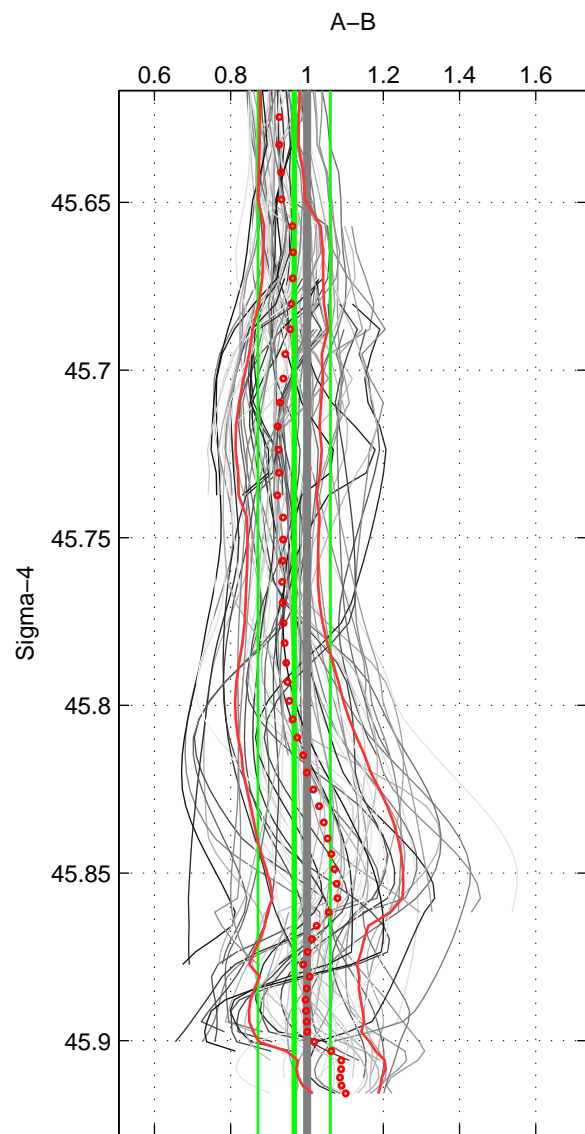

Cruise A (red). Date: Aug 2003 Cruisename: 166-06MT20030723

Cruise B (blue). Date: Oct 1994 Cruisename: 184-18HU19941012

\*\*\* "Favourite" values are means of spaces 1 2 3.

	Offset	O.StDev	Ratio	R.Stdev	Rating
SIGMA:	-0.529	1.147	0.967	0.095	5
THETA:	-0.452	1.400	0.976	0.112	5
DEPTH:	-0.106	1.970	1.004	0.139	5
FAV. :	-0.362	1.506	0.982	0.115	5

Profiles of A: 9  
 Profiles of B: 13  
 Diff profs : 84  
 WMoffset (A-B): -0.52875  
 WMoffset stdev: 1.1467  
 WMratio (A/B): 0.96659  
 WMratio stdev: 0.095006

Quality (1-5): 5

Profiles of A: 9  
 Profiles of B: 13  
 Diff profs : 84  
 WMoffset (A-B): -0.4519  
 WMoffset stdev: 1.4003  
 WMratio (A/B): 0.97626  
 WMratio stdev: 0.11216

Quality (1-5): 5

Profiles of A: 9  
 Profiles of B: 13  
 Diff profs : 84  
 WMoffset (A-B): -0.10573  
 WMoffset stdev: 1.9698  
 WMratio (A/B): 1.0038  
 WMratio stdev: 0.1389

Quality (1-5): 5