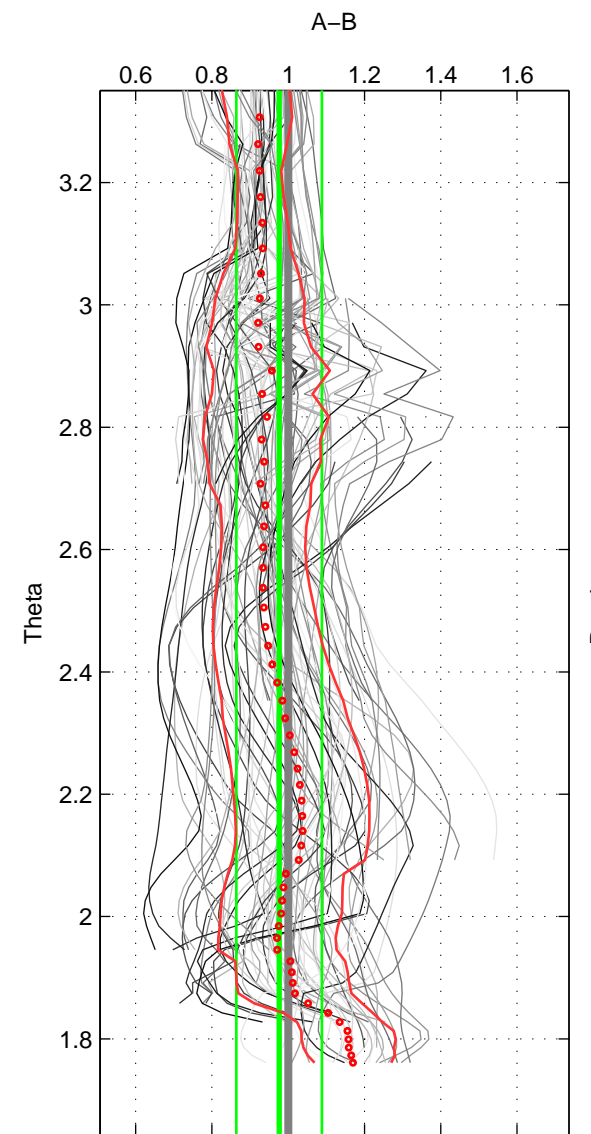

Cruise A (red). Date: Aug 2003 Cruisename: 166-06MT20030723

Cruise B (blue). Date: Oct 1994 Cruisename: 184-18HU19941012

\*\*\* "Favourite" values are means of spaces 1 2 3.

	Offset	O.StDev	Ratio	R.Stdev	Rating
SIGMA:	-0.529	1.147	0.967	0.095	5
THETA:	-0.452	1.400	0.976	0.112	5
DEPTH:	-0.106	1.970	1.004	0.139	5
FAV. :	-0.362	1.506	0.982	0.115	5

Profiles of A: 9  
 Profiles of B: 13  
 Diff profs : 84  
 WMoffset (A-B): -0.52875  
 WMoffset stdev: 1.1467  
 WMratio (A/B): 0.96659  
 WMratio stdev: 0.095006

Quality (1-5): 5

Profiles of A: 9  
 Profiles of B: 13  
 Diff profs : 84  
 WMoffset (A-B): -0.4519  
 WMoffset stdev: 1.4003  
 WMratio (A/B): 0.97626  
 WMratio stdev: 0.11216

Quality (1-5): 5

Profiles of A: 9  
 Profiles of B: 13  
 Diff profs : 84  
 WMoffset (A-B): -0.10573  
 WMoffset stdev: 1.9698  
 WMratio (A/B): 1.0038  
 WMratio stdev: 0.1389

Quality (1-5): 5