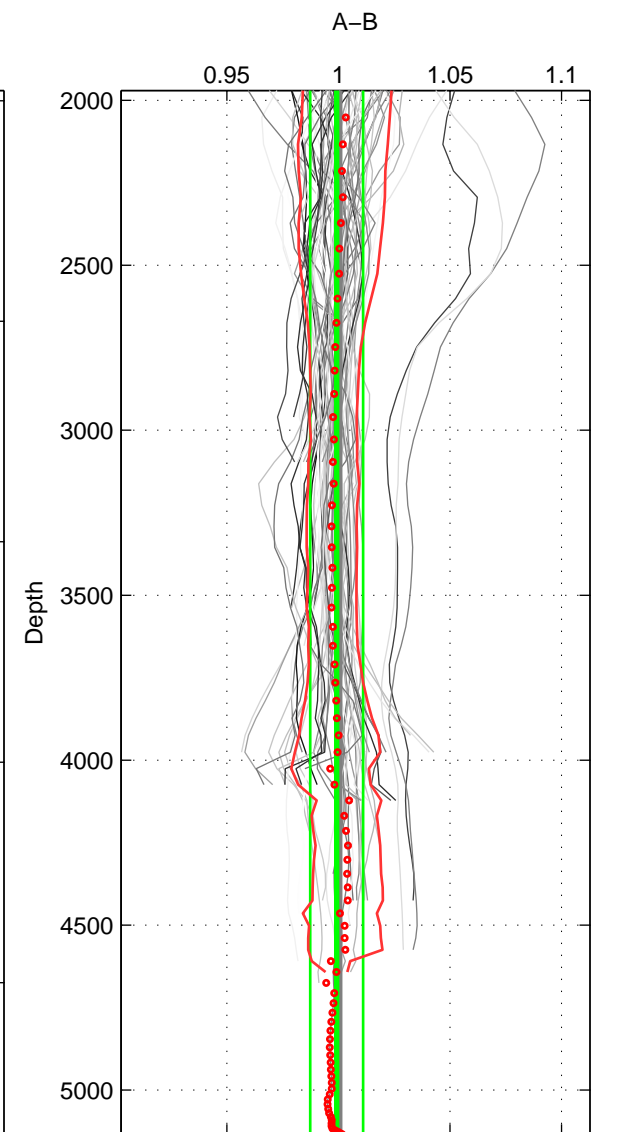

Cruise A (red). Date: Aug 1995 Cruisename: 351-316N19950715  
 Cruise B (blue). Date: Feb 1978 Cruisename: 355-318M19771204

\*\*\* "Favourite" values are means of spaces 1 2 3.

	Offset	O.StDev	Ratio	R.Stdev	Rating
SIGMA:	0.073	1.629	1.001	0.013	5
THETA:	0.010	1.688	1.000	0.013	5
DEPTH:	-0.122	1.530	0.999	0.012	5
FAV.:	-0.013	1.615	1.000	0.013	5

Profiles of A: 51  
 Profiles of B: 8  
 Diff profs: 64  
 WMoffset (A-B): 0.072644  
 WMoffset stdev: 1.629  
 WMratio (A/B): 1.0008  
 WMratio stdev: 0.012793

Quality (1-5): 5

Profiles of A: 51  
 Profiles of B: 8  
 Diff profs: 64  
 WMoffset (A-B): 0.0095818  
 WMoffset stdev: 1.6875  
 WMratio (A/B): 1.0004  
 WMratio stdev: 0.013288

Quality (1-5): 5

Profiles of A: 51  
 Profiles of B: 8  
 Diff profs: 64  
 WMoffset (A-B): -0.12213  
 WMoffset stdev: 1.5298  
 WMratio (A/B): 0.9992  
 WMratio stdev: 0.011867

Quality (1-5): 5