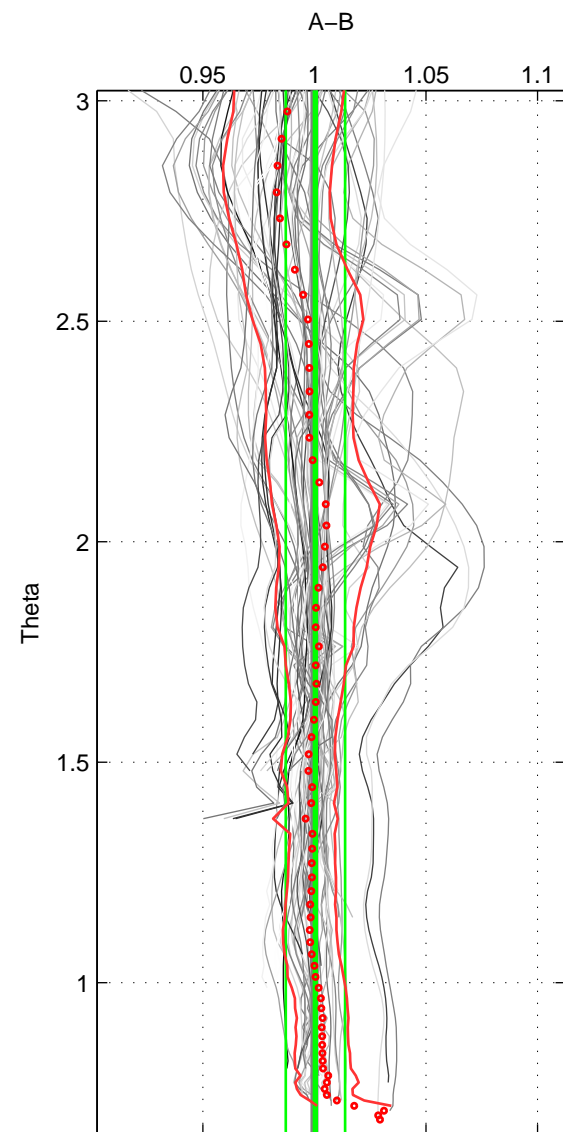

Cruise A (red). Date: Aug 1995 Cruisename: 351-316N19950715  
 Cruise B (blue). Date: Feb 1978 Cruisename: 355-318M19771204

\*\*\* "Favourite" values are means of spaces 1 2 3.

	Offset	O.StDev	Ratio	R.Stdev	Rating
SIGMA:	0.073	1.629	1.001	0.013	5
THETA:	0.010	1.688	1.000	0.013	5
DEPTH:	-0.122	1.530	0.999	0.012	5
FAV.:	-0.013	1.615	1.000	0.013	5

Profiles of A: 51  
 Profiles of B: 8  
 Diff profs: 64  
 WMoffset (A-B): 0.072644  
 WMoffset stdev: 1.629  
 WMratio (A/B): 1.0008  
 WMratio stdev: 0.012793

Quality (1-5): 5

Profiles of A: 51  
 Profiles of B: 8  
 Diff profs: 64  
 WMoffset (A-B): 0.0095818  
 WMoffset stdev: 1.6875  
 WMratio (A/B): 1.0004  
 WMratio stdev: 0.013288

Quality (1-5): 5

Profiles of A: 51  
 Profiles of B: 8  
 Diff profs: 64  
 WMoffset (A-B): -0.12213  
 WMoffset stdev: 1.5298  
 WMratio (A/B): 0.9992  
 WMratio stdev: 0.011867

Quality (1-5): 5