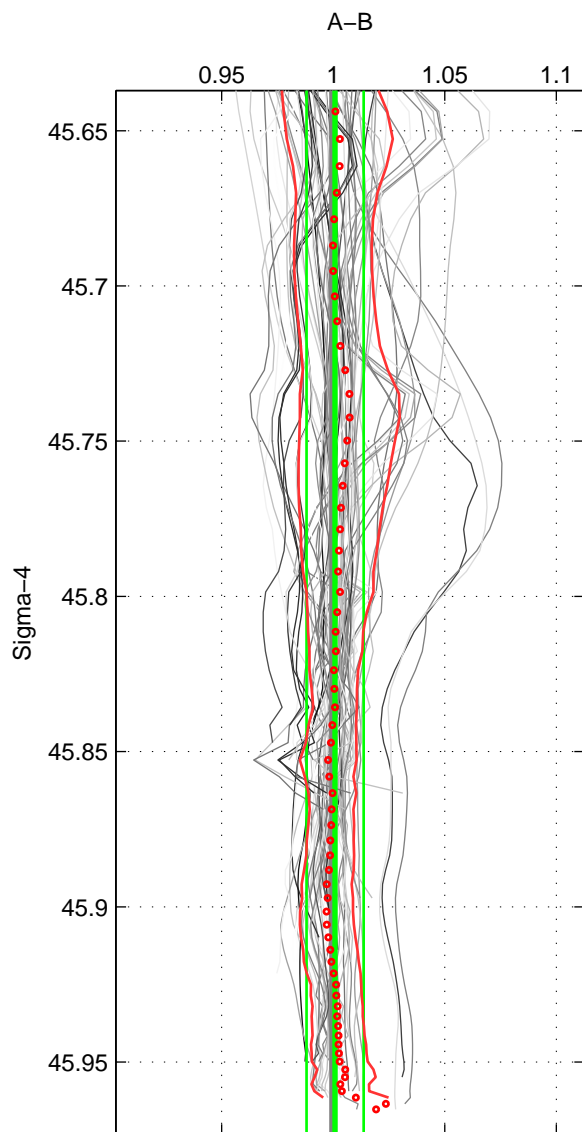

Cruise A (red). Date: Aug 1995 Cruisename: 351-316N19950715  
 Cruise B (blue). Date: Feb 1978 Cruisename: 355-318M19771204

\*\*\* "Favourite" values are means of spaces 1 2 3.

	Offset	O.StDev	Ratio	R.Stdev	Rating
SIGMA:	0.073	1.629	1.001	0.013	5
THETA:	0.010	1.688	1.000	0.013	5
DEPTH:	-0.122	1.530	0.999	0.012	5
FAV.:	-0.013	1.615	1.000	0.013	5

Profiles of A: 51  
 Profiles of B: 8  
 Diff profs: 64  
 WMoffset (A-B): 0.072644  
 WMoffset stdev: 1.629  
 WMratio (A/B): 1.0008  
 WMratio stdev: 0.012793

Quality (1-5): 5

Profiles of A: 51  
 Profiles of B: 8  
 Diff profs: 64  
 WMoffset (A-B): 0.0095818  
 WMoffset stdev: 1.6875  
 WMratio (A/B): 1.0004  
 WMratio stdev: 0.013288

Quality (1-5): 5

Profiles of A: 51  
 Profiles of B: 8  
 Diff profs: 64  
 WMoffset (A-B): -0.12213  
 WMoffset stdev: 1.5298  
 WMratio (A/B): 0.9992  
 WMratio stdev: 0.011867

Quality (1-5): 5