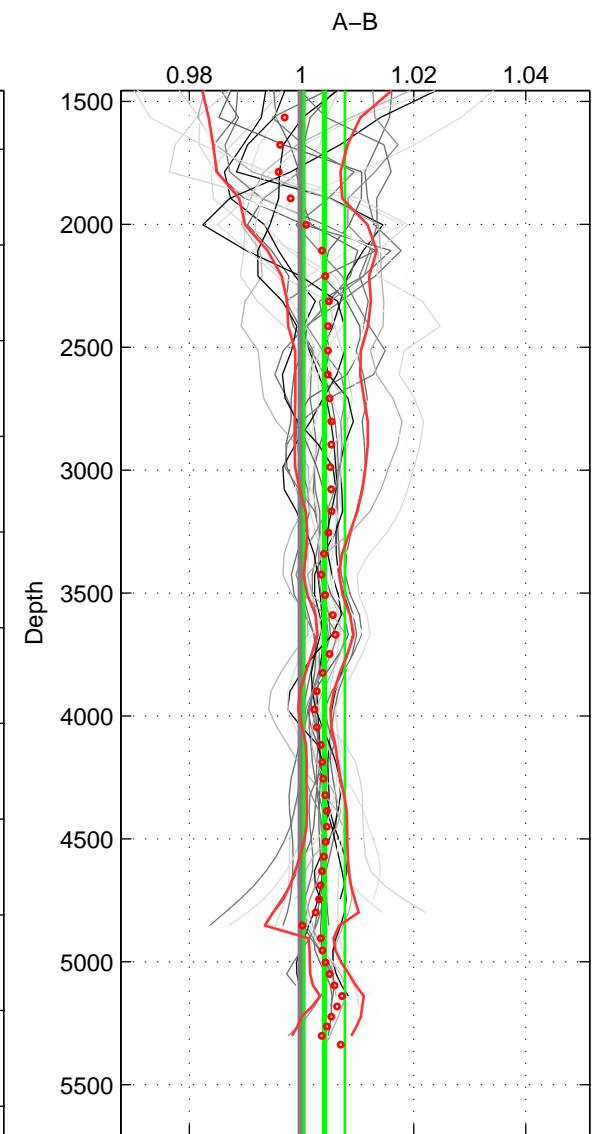

Cruise A (red). Date: Oct 2007 Cruisename: 613-49NZ20071008

Cruise B (blue). Date: Oct 2008 Cruisename: 615-49NZ20081011

\*\*\* "Favourite" values are means of spaces 1 2 3.

	Offset	O.StDev	Ratio	R.Stdev	Rating
SIGMA:	0.581	0.484	1.004	0.003	5
THETA:	0.584	0.464	1.004	0.003	5
DEPTH:	0.607	0.540	1.004	0.004	5
FAV.:	0.591	0.496	1.004	0.003	5

Profiles of A: 12  
 Profiles of B: 5  
 Diff profs : 24  
 WMoffset (A-B): 0.58098  
 WMoffset stdev: 0.48395  
 WMratio (A/B): 1.0039  
 WMratio stdev: 0.0032684

Quality (1-5): 5

Profiles of A: 12  
 Profiles of B: 5  
 Diff profs : 24  
 WMoffset (A-B): 0.58399  
 WMoffset stdev: 0.46409  
 WMratio (A/B): 1.0039  
 WMratio stdev: 0.0031306

Quality (1-5): 5

Profiles of A: 12  
 Profiles of B: 5  
 Diff profs : 24  
 WMoffset (A-B): 0.60657  
 WMoffset stdev: 0.53993  
 WMratio (A/B): 1.0041  
 WMratio stdev: 0.0036548

Quality (1-5): 5