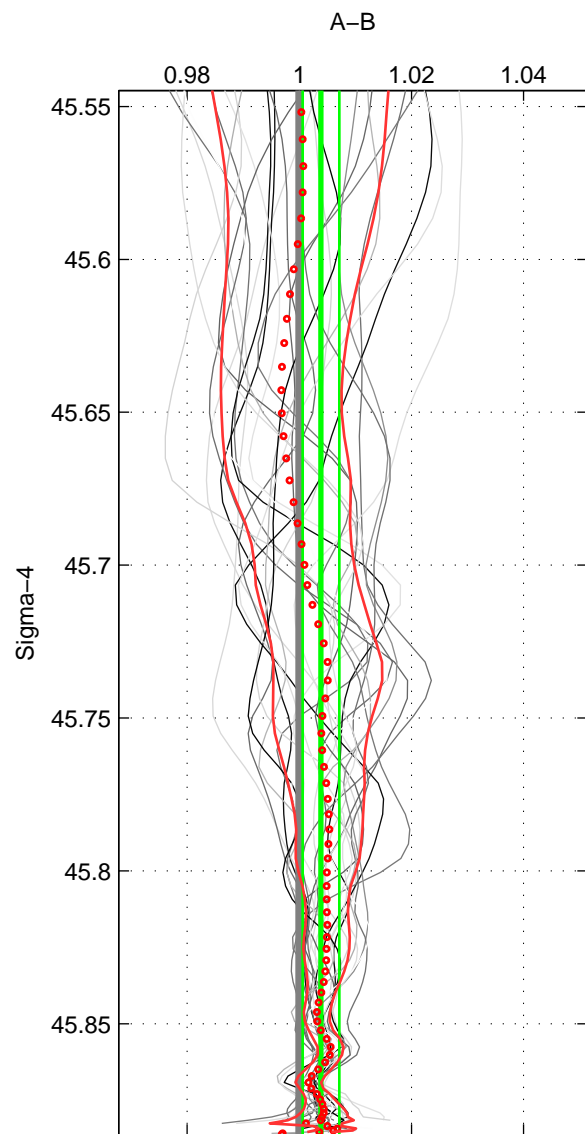

Cruise A (red). Date: Oct 2007 Cruisename: 613-49NZ20071008

Cruise B (blue). Date: Oct 2008 Cruisename: 615-49NZ20081011

\*\*\* "Favourite" values are means of spaces 1 2 3.

	Offset	O.StDev	Ratio	R.Stdev	Rating
SIGMA:	0.581	0.484	1.004	0.003	5
THETA:	0.584	0.464	1.004	0.003	5
DEPTH:	0.607	0.540	1.004	0.004	5
FAV.:	0.591	0.496	1.004	0.003	5

Profiles of A: 12  
 Profiles of B: 5  
 Diff profs : 24  
 WMoffset (A-B): 0.58098  
 WMoffset stdev: 0.48395  
 WMratio (A/B): 1.0039  
 WMratio stdev: 0.0032684

Quality (1-5): 5

Profiles of A: 12  
 Profiles of B: 5  
 Diff profs : 24  
 WMoffset (A-B): 0.58399  
 WMoffset stdev: 0.46409  
 WMratio (A/B): 1.0039  
 WMratio stdev: 0.0031306

Quality (1-5): 5

Profiles of A: 12  
 Profiles of B: 5  
 Diff profs : 24  
 WMoffset (A-B): 0.60657  
 WMoffset stdev: 0.53993  
 WMratio (A/B): 1.0041  
 WMratio stdev: 0.0036548

Quality (1-5): 5