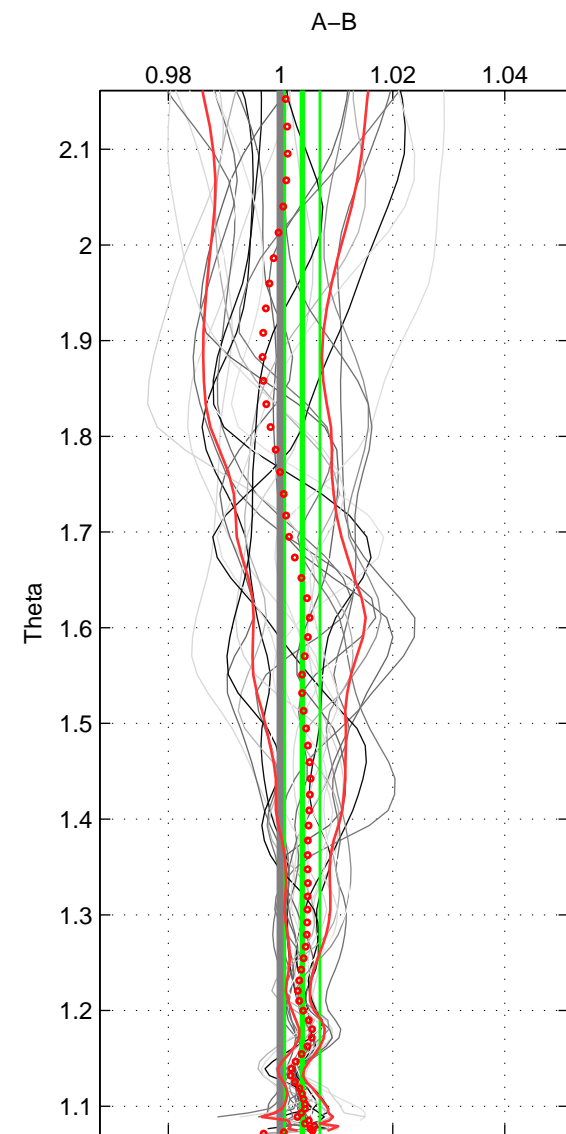

Cruise A (red). Date: Oct 2007 Cruisename: 613-49NZ20071008

Cruise B (blue). Date: Oct 2008 Cruisename: 615-49NZ20081011

\*\*\* "Favourite" values are means of spaces 1 2 3.

	Offset	O.StDev	Ratio	R.Stdev	Rating
SIGMA:	0.581	0.484	1.004	0.003	5
THETA:	0.584	0.464	1.004	0.003	5
DEPTH:	0.607	0.540	1.004	0.004	5
FAV.:	0.591	0.496	1.004	0.003	5

Profiles of A: 12  
 Profiles of B: 5  
 Diff profs : 24  
 WMoffset (A-B): 0.58098  
 WMoffset stdev: 0.48395  
 WMratio (A/B): 1.0039  
 WMratio stdev: 0.0032684

Quality (1-5): 5

Profiles of A: 12  
 Profiles of B: 5  
 Diff profs : 24  
 WMoffset (A-B): 0.58399  
 WMoffset stdev: 0.46409  
 WMratio (A/B): 1.0039  
 WMratio stdev: 0.0031306

Quality (1-5): 5

Profiles of A: 12  
 Profiles of B: 5  
 Diff profs : 24  
 WMoffset (A-B): 0.60657  
 WMoffset stdev: 0.53993  
 WMratio (A/B): 1.0041  
 WMratio stdev: 0.0036548

Quality (1-5): 5