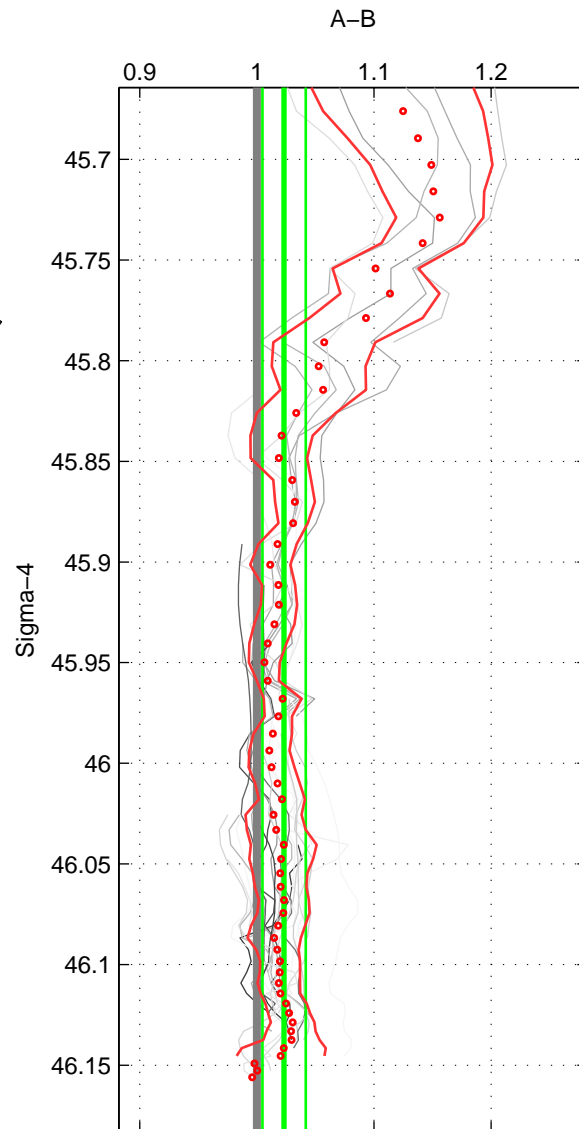

Cruise A (red). Date: Feb 1990 Cruisename: 138-06MT19900123

Cruise B (blue). Date: Nov 1972 Cruisename: 219-316N19720718.1

\*\*\* "Favourite" values are means of spaces 1 2 3.

	Offset	O.StDev	Ratio	R.Stdev	Rating
SIGMA:	2.839	2.157	1.023	0.018	5
THETA:	2.870	1.975	1.024	0.017	5
DEPTH:	3.783	2.785	1.030	0.024	5
FAV.:	3.164	2.306	1.026	0.020	5

Profiles of A: 23  
 Profiles of B: 10  
 Diff profs : 29  
 WMoffset (A-B): 2.8392  
 WMoffset stdev: 2.1568  
 WMratio (A/B): 1.0232  
 WMratio stdev: 0.018456

Quality (1-5): 5

Profiles of A: 23  
 Profiles of B: 10  
 Diff profs : 29  
 WMoffset (A-B): 2.8702  
 WMoffset stdev: 1.9752  
 WMratio (A/B): 1.0238  
 WMratio stdev: 0.016946

Quality (1-5): 5

Profiles of A: 23  
 Profiles of B: 10  
 Diff profs : 29  
 WMoffset (A-B): 3.7828  
 WMoffset stdev: 2.785  
 WMratio (A/B): 1.0303  
 WMratio stdev: 0.02366

Quality (1-5): 5