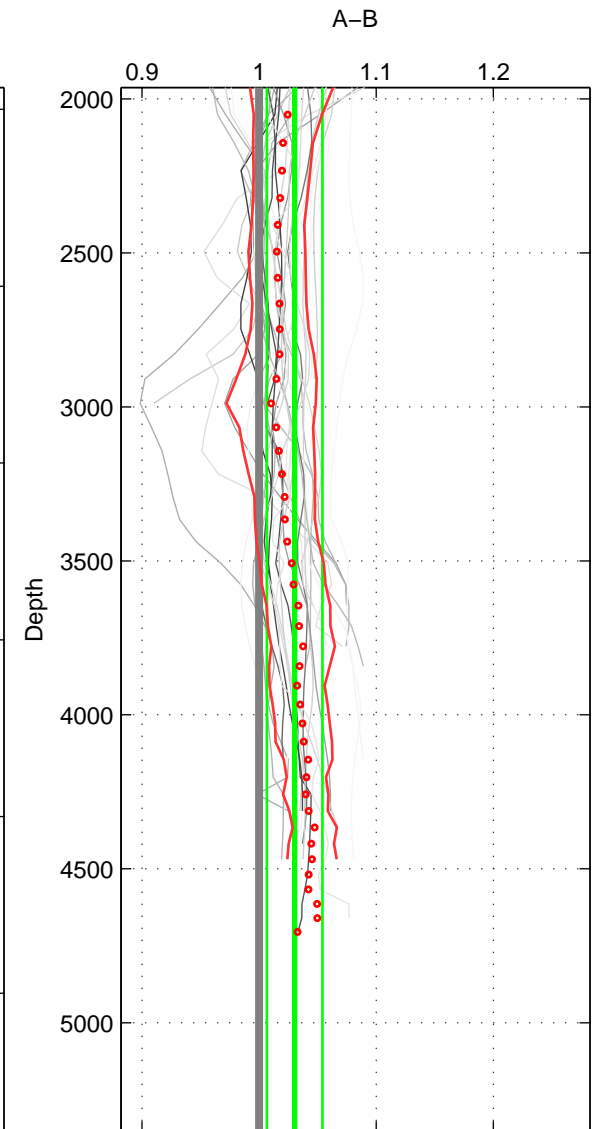

Cruise A (red). Date: Feb 1990 Cruisename: 138-06MT19900123

Cruise B (blue). Date: Nov 1972 Cruisename: 219-316N19720718.1

\*\*\* "Favourite" values are means of spaces 1 2 3.

	Offset	O.StDev	Ratio	R.Stdev	Rating
SIGMA:	2.839	2.157	1.023	0.018	5
THETA:	2.870	1.975	1.024	0.017	5
DEPTH:	3.783	2.785	1.030	0.024	5
FAV.:	3.164	2.306	1.026	0.020	5

Profiles of A: 23  
 Profiles of B: 10  
 Diff profs : 29  
 WMoffset (A-B): 2.8392  
 WMoffset stdev: 2.1568  
 WMratio (A/B): 1.0232  
 WMratio stdev: 0.018456

Quality (1-5): 5

Profiles of A: 23  
 Profiles of B: 10  
 Diff profs : 29  
 WMoffset (A-B): 2.8702  
 WMoffset stdev: 1.9752  
 WMratio (A/B): 1.0238  
 WMratio stdev: 0.016946

Quality (1-5): 5

Profiles of A: 23  
 Profiles of B: 10  
 Diff profs : 29  
 WMoffset (A-B): 3.7828  
 WMoffset stdev: 2.785  
 WMratio (A/B): 1.0303  
 WMratio stdev: 0.02366

Quality (1-5): 5