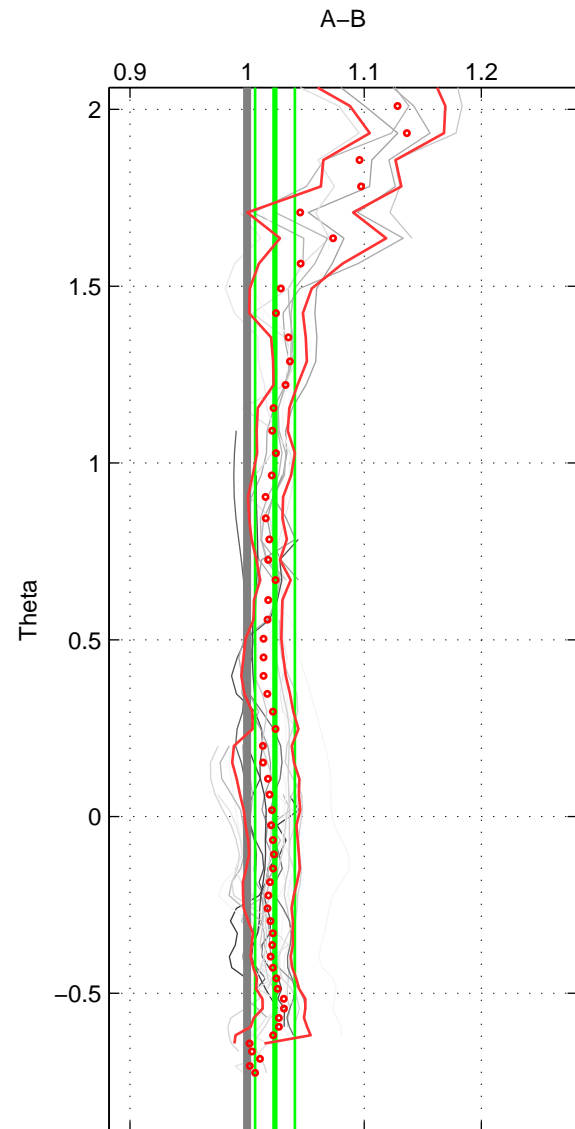

Cruise A (red). Date: Feb 1990 Cruisename: 138-06MT19900123

Cruise B (blue). Date: Nov 1972 Cruisename: 219-316N19720718.1

\*\*\* "Favourite" values are means of spaces 1 2 3.

	Offset	O.StDev	Ratio	R.Stdev	Rating
SIGMA:	2.839	2.157	1.023	0.018	5
THETA:	2.870	1.975	1.024	0.017	5
DEPTH:	3.783	2.785	1.030	0.024	5
FAV.:	3.164	2.306	1.026	0.020	5

Profiles of A: 23  
 Profiles of B: 10  
 Diff profs : 29  
 WMoffset (A-B): 2.8392  
 WMoffset stdev: 2.1568  
 WMratio (A/B): 1.0232  
 WMratio stdev: 0.018456

Quality (1-5): 5

Profiles of A: 23  
 Profiles of B: 10  
 Diff profs : 29  
 WMoffset (A-B): 2.8702  
 WMoffset stdev: 1.9752  
 WMratio (A/B): 1.0238  
 WMratio stdev: 0.016946

Quality (1-5): 5

Profiles of A: 23  
 Profiles of B: 10  
 Diff profs : 29  
 WMoffset (A-B): 3.7828  
 WMoffset stdev: 2.785  
 WMratio (A/B): 1.0303  
 WMratio stdev: 0.02366

Quality (1-5): 5