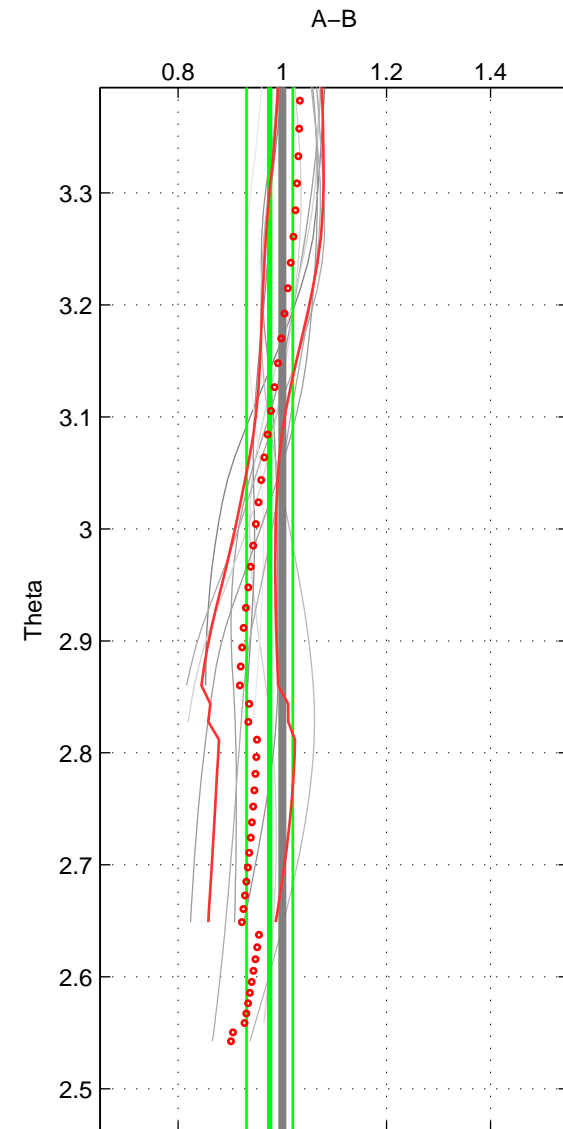

Cruise A (red). Date: Jan 2011 Cruisename: 280-45CE20110103

Cruise B (blue). Date: Sep 2005 Cruisename: 291-64PE20050907

\*\*\* "Favourite" values are means of spaces 1 2 3.

	Offset	O.StDev	Ratio	R.Stdev	Rating
SIGMA:	-0.113	0.409	0.994	0.027	2
THETA:	-0.288	0.700	0.976	0.044	2
DEPTH:	-2.957	2.271	0.851	0.092	2
FAV.:	-1.119	1.126	0.940	0.054	2

Profiles of A: 3  
 Profiles of B: 4  
 Diff profs: 11  
 WMoffset (A-B): -0.11268  
 WMoffset stdev: 0.4088  
 WMratio (A/B): 0.99355  
 WMratio stdev: 0.027386

Quality (1-5): 2

Profiles of A: 3  
 Profiles of B: 4  
 Diff profs: 11  
 WMoffset (A-B): -0.28801  
 WMoffset stdev: 0.69953  
 WMratio (A/B): 0.97576  
 WMratio stdev: 0.044401

Quality (1-5): 2

Profiles of A: 3  
 Profiles of B: 4  
 Diff profs: 9  
 WMoffset (A-B): -2.957  
 WMoffset stdev: 2.2708  
 WMratio (A/B): 0.85111  
 WMratio stdev: 0.091638

Quality (1-5): 2