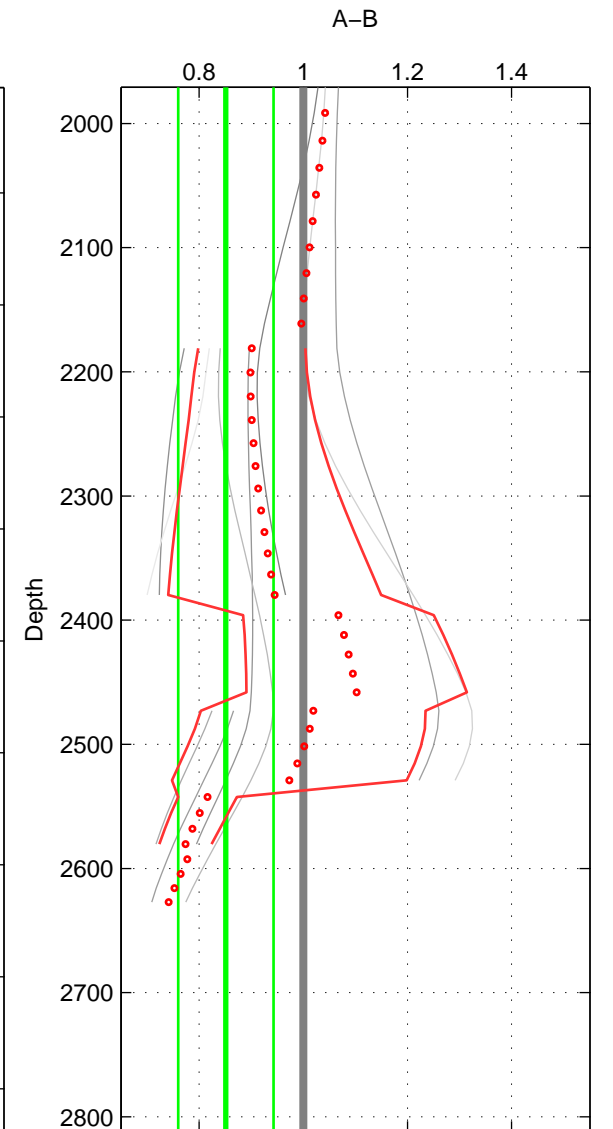

Cruise A (red). Date: Jan 2011 Cruisename: 280-45CE20110103

Cruise B (blue). Date: Sep 2005 Cruisename: 291-64PE20050907

\*\*\* "Favourite" values are means of spaces 1 2 3.

	Offset	O.StDev	Ratio	R.Stdev	Rating
SIGMA:	-0.113	0.409	0.994	0.027	2
THETA:	-0.288	0.700	0.976	0.044	2
DEPTH:	-2.957	2.271	0.851	0.092	2
FAV.:	-1.119	1.126	0.940	0.054	2

Profiles of A: 3  
 Profiles of B: 4  
 Diff profs: 11  
 WMoffset (A-B): -0.11268  
 WMoffset stdev: 0.4088  
 WMratio (A/B): 0.99355  
 WMratio stdev: 0.027386

Quality (1-5): 2

Profiles of A: 3  
 Profiles of B: 4  
 Diff profs: 11  
 WMoffset (A-B): -0.28801  
 WMoffset stdev: 0.69953  
 WMratio (A/B): 0.97576  
 WMratio stdev: 0.044401

Quality (1-5): 2

Profiles of A: 3  
 Profiles of B: 4  
 Diff profs: 9  
 WMoffset (A-B): -2.957  
 WMoffset stdev: 2.2708  
 WMratio (A/B): 0.85111  
 WMratio stdev: 0.091638

Quality (1-5): 2