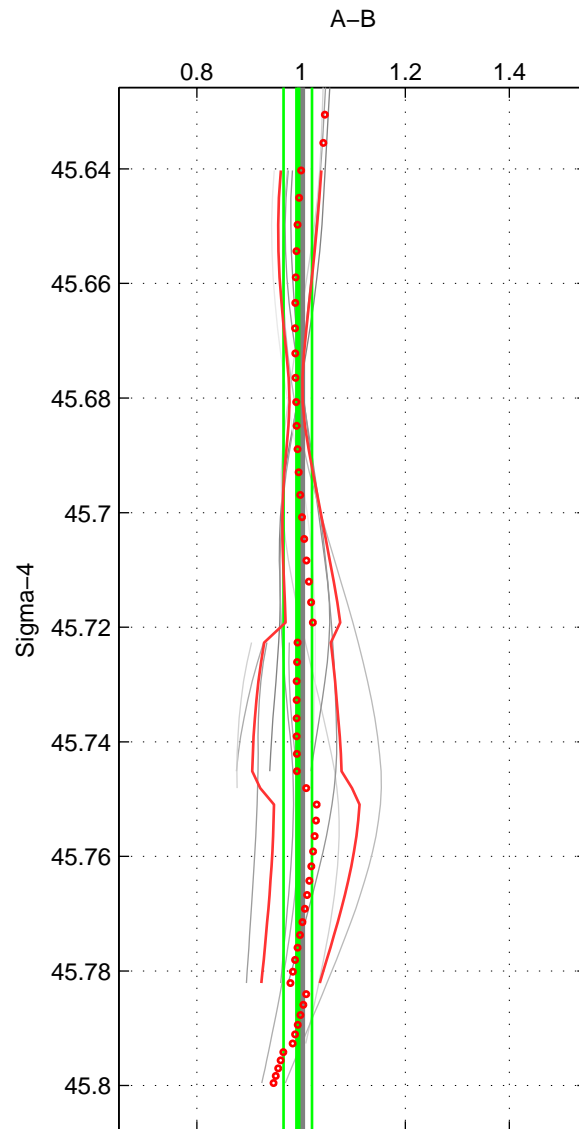

Cruise A (red). Date: Jan 2011 Cruisename: 280-45CE20110103

Cruise B (blue). Date: Sep 2005 Cruisename: 291-64PE20050907

\*\*\* "Favourite" values are means of spaces 1 2 3.

	Offset	O.StDev	Ratio	R.Stdev	Rating
SIGMA:	-0.113	0.409	0.994	0.027	2
THETA:	-0.288	0.700	0.976	0.044	2
DEPTH:	-2.957	2.271	0.851	0.092	2
FAV.:	-1.119	1.126	0.940	0.054	2

Profiles of A: 3  
 Profiles of B: 4  
 Diff profs: 11  
 WMoffset (A-B): -0.11268  
 WMoffset stdev: 0.4088  
 WMratio (A/B): 0.99355  
 WMratio stdev: 0.027386

Quality (1-5): 2

Profiles of A: 3  
 Profiles of B: 4  
 Diff profs: 11  
 WMoffset (A-B): -0.28801  
 WMoffset stdev: 0.69953  
 WMratio (A/B): 0.97576  
 WMratio stdev: 0.044401

Quality (1-5): 2

Profiles of A: 3  
 Profiles of B: 4  
 Diff profs: 9  
 WMoffset (A-B): -2.957  
 WMoffset stdev: 2.2708  
 WMratio (A/B): 0.85111  
 WMratio stdev: 0.091638

Quality (1-5): 2