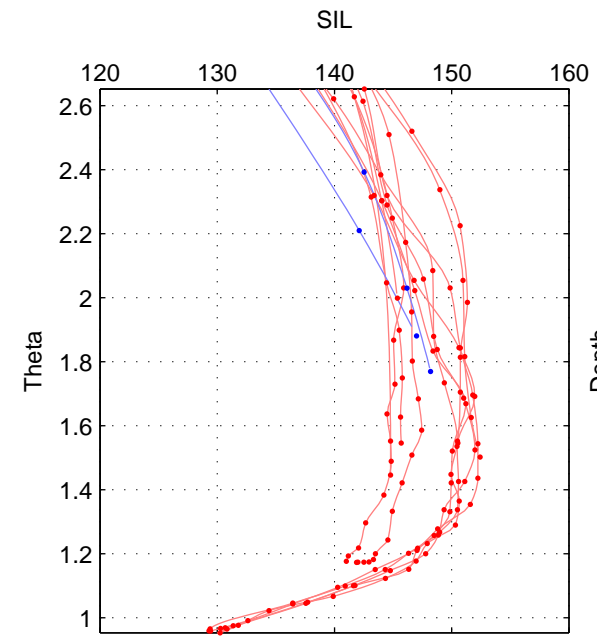

Cruise A (red). Date: May 1985 Cruisename: 495-325019850330

Cruise B (blue). Date: Nov 2001 Cruisename: 695-49UP20011010

*** "Favourite" values are those of space 2.

	Offset	O.StDev	Ratio	R.Stdev	Rating
SIGMA:	NaN	NaN	NaN	NaN	NaN
THETA:	2.049	1.432	1.014	0.010	3
DEPTH:	2.381	0.229	1.017	0.002	2
FAV.:	2.049	1.432	1.014	0.010	3

Profiles of A: 12
 Profiles of B: 2
 Diff profs : 8
 WMOffset (A-B): 2.0491
 WMOffset stdev: 1.4322
 WMratio (A/B): 1.0141
 WMratio stdev: 0.009885

Quality (1-5): 3

Please note that statistics are bad.

Profiles of A: 11
 Profiles of B: 2
 Diff profs : 8
 WMOffset (A-B): 2.3807
 WMOffset stdev: 0.22929
 WMratio (A/B): 1.0169
 WMratio stdev: 0.0021173

Quality (1-5): 2