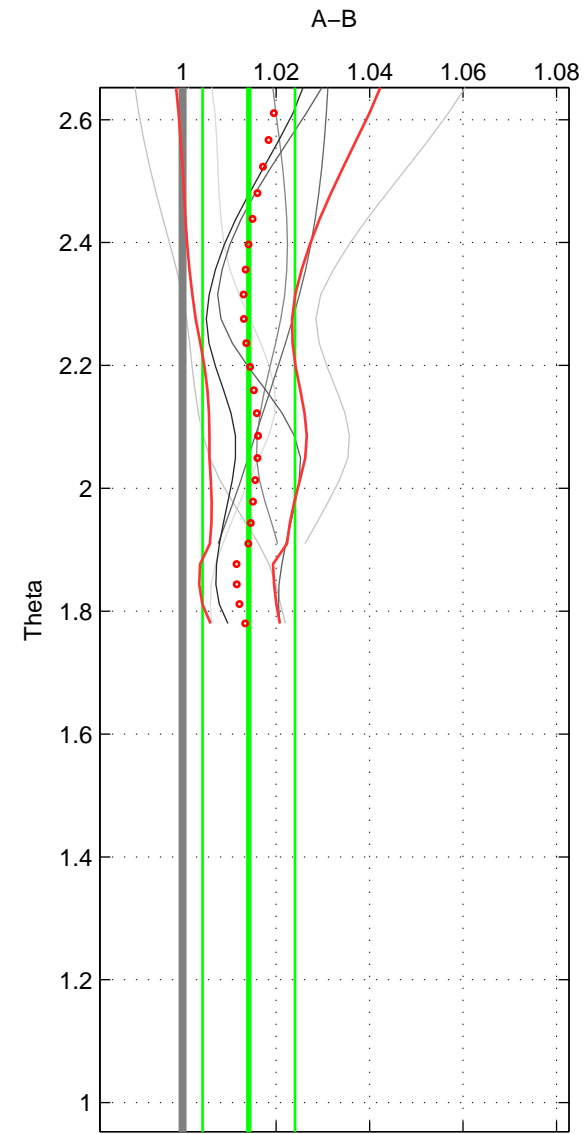

Cruise A (red). Date: May 1985 Cruisename: 495-325019850330

Cruise B (blue). Date: Nov 2001 Cruisename: 695-49UP20011010

*** "Favourite" values are those of space 2.

	Offset	O.StDev	Ratio	R.Stdev	Rating
SIGMA:	NaN	NaN	NaN	NaN	NaN
THETA:	2.049	1.432	1.014	0.010	3
DEPTH:	2.381	0.229	1.017	0.002	2
FAV.:	2.049	1.432	1.014	0.010	3

Profiles of A: 12
 Profiles of B: 2
 Diff profs : 8
 WMOffset (A-B): 2.0491
 WMOffset stdev: 1.4322
 WMratio (A/B): 1.0141
 WMratio stdev: 0.009885

Quality (1-5): 3

Please note that statistics are bad.

Profiles of A: 11
 Profiles of B: 2
 Diff profs : 8
 WMOffset (A-B): 2.3807
 WMOffset stdev: 0.22929
 WMratio (A/B): 1.0169
 WMratio stdev: 0.0021173