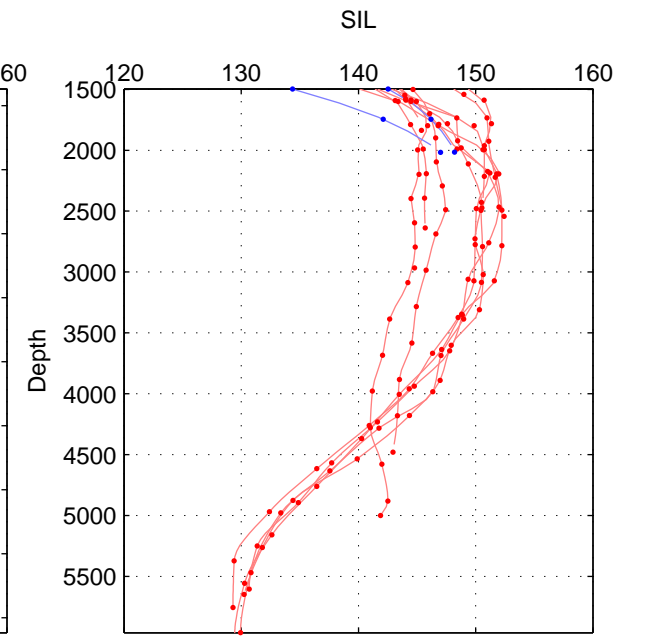

Cruise A (red). Date: May 1985 Cruisename: 495-325019850330

Cruise B (blue). Date: Nov 2001 Cruisename: 695-49UP20011010

*** "Favourite" values are those of space 2.

	Offset	O.StDev	Ratio	R.Stdev	Rating
SIGMA:	NaN	NaN	NaN	NaN	NaN
THETA:	2.049	1.432	1.014	0.010	3
DEPTH:	2.381	0.229	1.017	0.002	2
FAV.:	2.049	1.432	1.014	0.010	3

Profiles of A: 12
 Profiles of B: 2
 Diff profs : 8
 WMOffset (A-B): 2.0491
 WMOffset stdev: 1.4322
 WMratio (A/B): 1.0141
 WMratio stdev: 0.009885

Quality (1-5): 3

Please note that statistics are bad.

Profiles of A: 11
 Profiles of B: 2
 Diff profs : 8
 WMOffset (A-B): 2.3807
 WMOffset stdev: 0.22929
 WMratio (A/B): 1.0169
 WMratio stdev: 0.0021173

Quality (1-5): 2