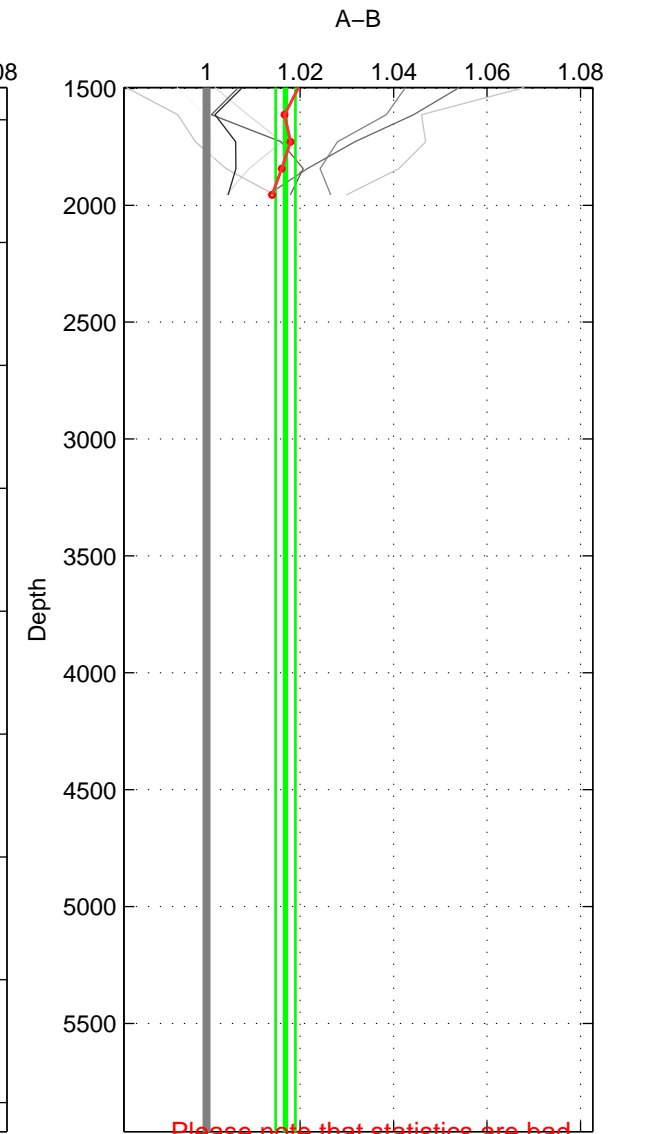

Cruise A (red). Date: May 1985 Cruisename: 495-325019850330

Cruise B (blue). Date: Nov 2001 Cruisename: 695-49UP20011010

*** "Favourite" values are those of space 2.

	Offset	O.StDev	Ratio	R.Stdev	Rating
SIGMA:	NaN	NaN	NaN	NaN	NaN
THETA:	2.049	1.432	1.014	0.010	3
DEPTH:	2.381	0.229	1.017	0.002	2
FAV.:	2.049	1.432	1.014	0.010	3

Profiles of A: 12
 Profiles of B: 2
 Diff profs : 8
 WMOffset (A-B): 2.0491
 WMOffset stdev: 1.4322
 WMratio (A/B): 1.0141
 WMratio stdev: 0.009885

Quality (1-5): 3

Please note that statistics are bad.

Profiles of A: 11
 Profiles of B: 2
 Diff profs : 8
 WMOffset (A-B): 2.3807
 WMOffset stdev: 0.22929
 WMratio (A/B): 1.0169
 WMratio stdev: 0.0021173