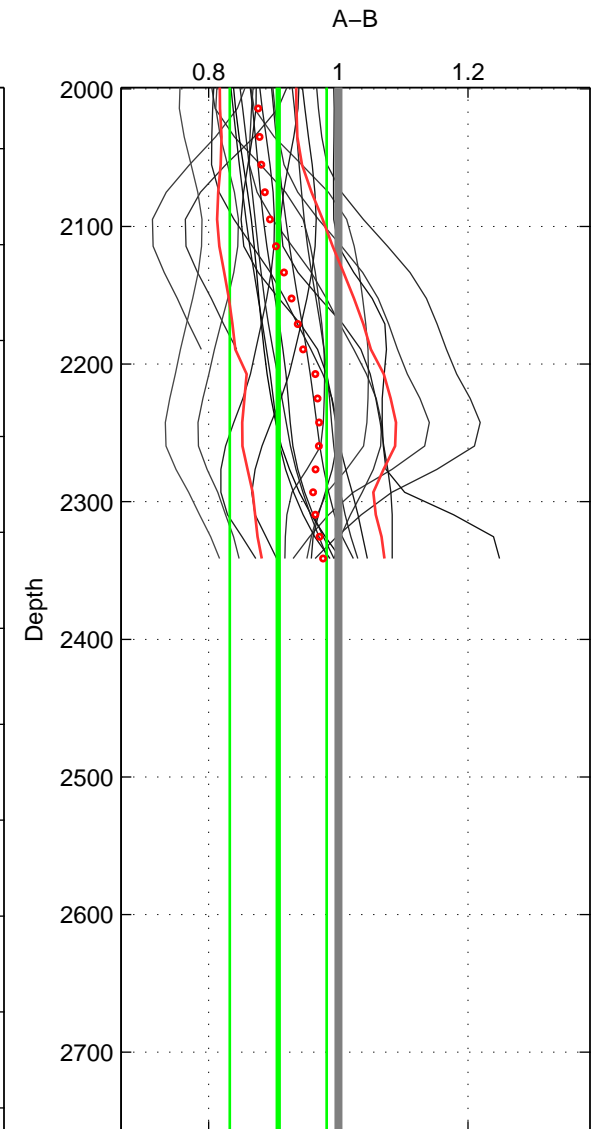

Cruise A (red). Date: Apr 1991 Cruisename: 297-64TR19910408

Cruise B (blue). Date: Jul 1991 Cruisename: 305-74AB19910712

\*\*\* "Favourite" values are means of spaces 1 2 3.

	Offset	O.StDev	Ratio	R.Stdev	Rating
SIGMA:	-1.608	0.807	0.870	0.057	2
THETA:	-1.189	0.908	0.908	0.068	2
DEPTH:	-1.215	1.016	0.907	0.075	2
FAV. :	-1.337	0.910	0.895	0.066	2

Profiles of A: 14  
 Profiles of B: 2  
 Diff profs : 21  
 WMoffset (A-B): -1.6076  
 WMoffset stdev: 0.80667  
 WMratio (A/B): 0.87039  
 WMratio stdev: 0.056676

Quality (1-5): 2

Profiles of A: 14  
 Profiles of B: 2  
 Diff profs : 21  
 WMoffset (A-B): -1.1891  
 WMoffset stdev: 0.90793  
 WMratio (A/B): 0.9078  
 WMratio stdev: 0.067514

Quality (1-5): 2

Profiles of A: 14  
 Profiles of B: 2  
 Diff profs : 21  
 WMoffset (A-B): -1.2148  
 WMoffset stdev: 1.0163  
 WMratio (A/B): 0.90715  
 WMratio stdev: 0.0748

Quality (1-5): 2