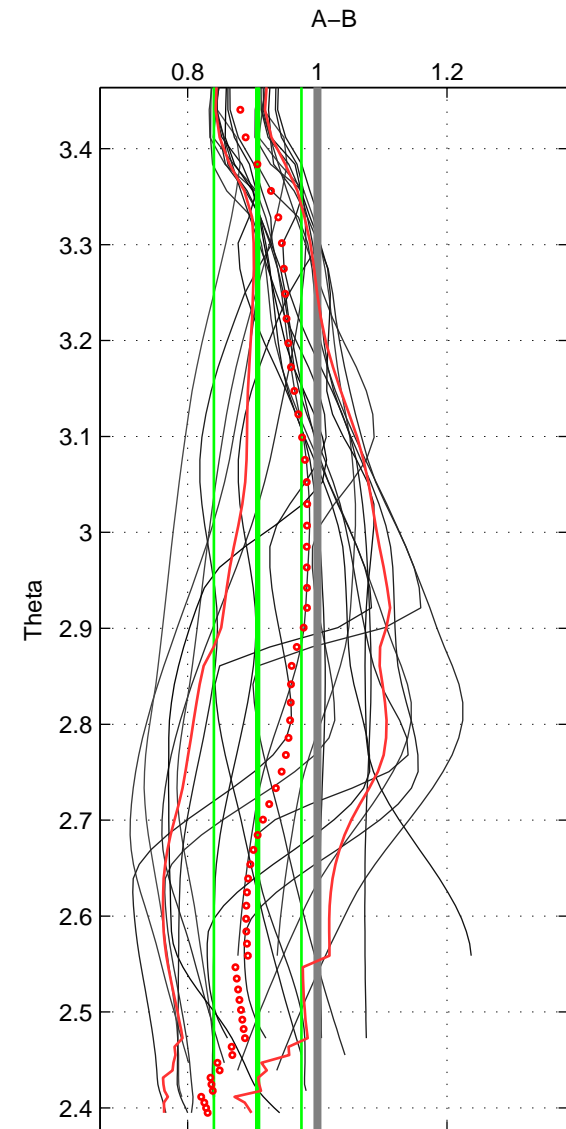

Cruise A (red). Date: Apr 1991 Cruisename: 297-64TR19910408

Cruise B (blue). Date: Jul 1991 Cruisename: 305-74AB19910712

\*\*\* "Favourite" values are means of spaces 1 2 3.

	Offset	O.StDev	Ratio	R.Stdev	Rating
SIGMA:	-1.608	0.807	0.870	0.057	2
THETA:	-1.189	0.908	0.908	0.068	2
DEPTH:	-1.215	1.016	0.907	0.075	2
FAV. :	-1.337	0.910	0.895	0.066	2

Profiles of A: 14  
 Profiles of B: 2  
 Diff profs : 21  
 WMoffset (A-B): -1.6076  
 WMoffset stdev: 0.80667  
 WMratio (A/B): 0.87039  
 WMratio stdev: 0.056676

Quality (1-5): 2

Profiles of A: 14  
 Profiles of B: 2  
 Diff profs : 21  
 WMoffset (A-B): -1.1891  
 WMoffset stdev: 0.90793  
 WMratio (A/B): 0.9078  
 WMratio stdev: 0.067514

Quality (1-5): 2

Profiles of A: 14  
 Profiles of B: 2  
 Diff profs : 21  
 WMoffset (A-B): -1.2148  
 WMoffset stdev: 1.0163  
 WMratio (A/B): 0.90715  
 WMratio stdev: 0.0748

Quality (1-5): 2