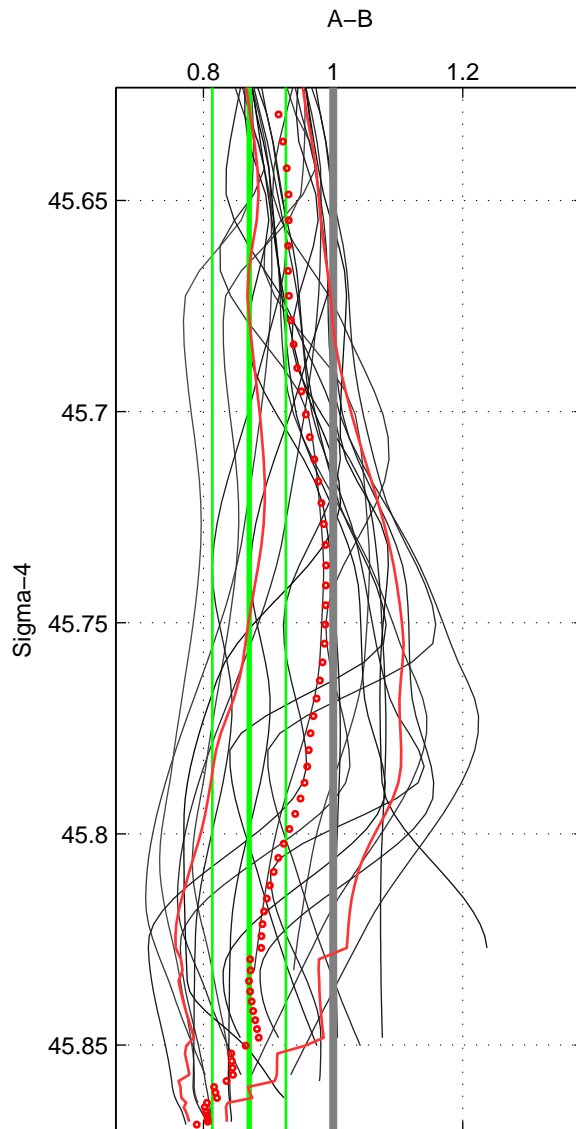

Cruise A (red). Date: Apr 1991 Cruisename: 297-64TR19910408

Cruise B (blue). Date: Jul 1991 Cruisename: 305-74AB19910712

\*\*\* "Favourite" values are means of spaces 1 2 3.

	Offset	O.StDev	Ratio	R.Stdev	Rating
SIGMA:	-1.608	0.807	0.870	0.057	2
THETA:	-1.189	0.908	0.908	0.068	2
DEPTH:	-1.215	1.016	0.907	0.075	2
FAV. :	-1.337	0.910	0.895	0.066	2

Profiles of A: 14  
 Profiles of B: 2  
 Diff profs : 21  
 WMoffset (A-B): -1.6076  
 WMoffset stdev: 0.80667  
 WMratio (A/B): 0.87039  
 WMratio stdev: 0.056676

Quality (1-5): 2

Profiles of A: 14  
 Profiles of B: 2  
 Diff profs : 21  
 WMoffset (A-B): -1.1891  
 WMoffset stdev: 0.90793  
 WMratio (A/B): 0.9078  
 WMratio stdev: 0.067514

Quality (1-5): 2

Profiles of A: 14  
 Profiles of B: 2  
 Diff profs : 21  
 WMoffset (A-B): -1.2148  
 WMoffset stdev: 1.0163  
 WMratio (A/B): 0.90715  
 WMratio stdev: 0.0748

Quality (1-5): 2