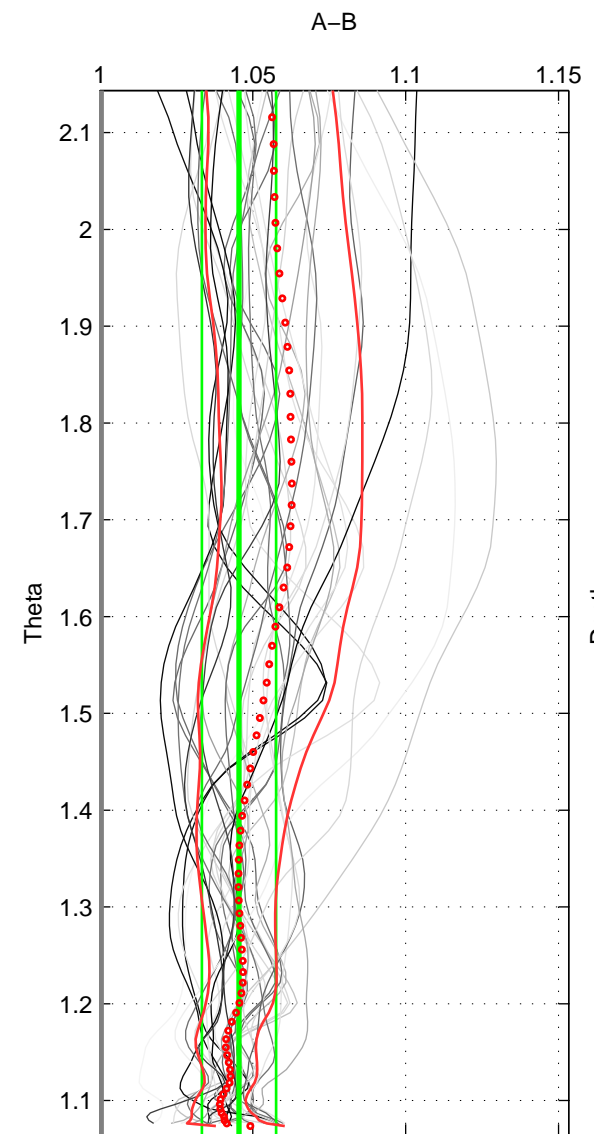

Cruise A (red). Date: Aug 1985 Cruisename: 496-325019850804
 Cruise B (blue). Date: Jun 2001 Cruisename: 591-49NZ20010604

*** "Favourite" values are means of spaces 1 2 3.

	Offset	O.StDev	Ratio	R.Stdev	Rating
SIGMA:	6.696	1.535	1.044	0.010	5
THETA:	6.864	1.803	1.045	0.012	5
DEPTH:	6.643	1.202	1.045	0.008	5
FAV. :	6.734	1.513	1.045	0.010	5

Profiles of A: 16
 Profiles of B: 7
 Diff profs : 29
 WMoffset (A-B): 6.6955
 WMoffset stdev: 1.5346
 WMratio (A/B): 1.0441
 WMratio stdev: 0.010233

Quality (1-5): 5

Profiles of A: 16
 Profiles of B: 7
 Diff profs : 31
 WMoffset (A-B): 6.8642
 WMoffset stdev: 1.8028
 WMratio (A/B): 1.0455
 WMratio stdev: 0.012162

Quality (1-5): 5

Profiles of A: 16
 Profiles of B: 7
 Diff profs : 31
 WMoffset (A-B): 6.6434
 WMoffset stdev: 1.2021
 WMratio (A/B): 1.0446
 WMratio stdev: 0.0081597

Quality (1-5): 5