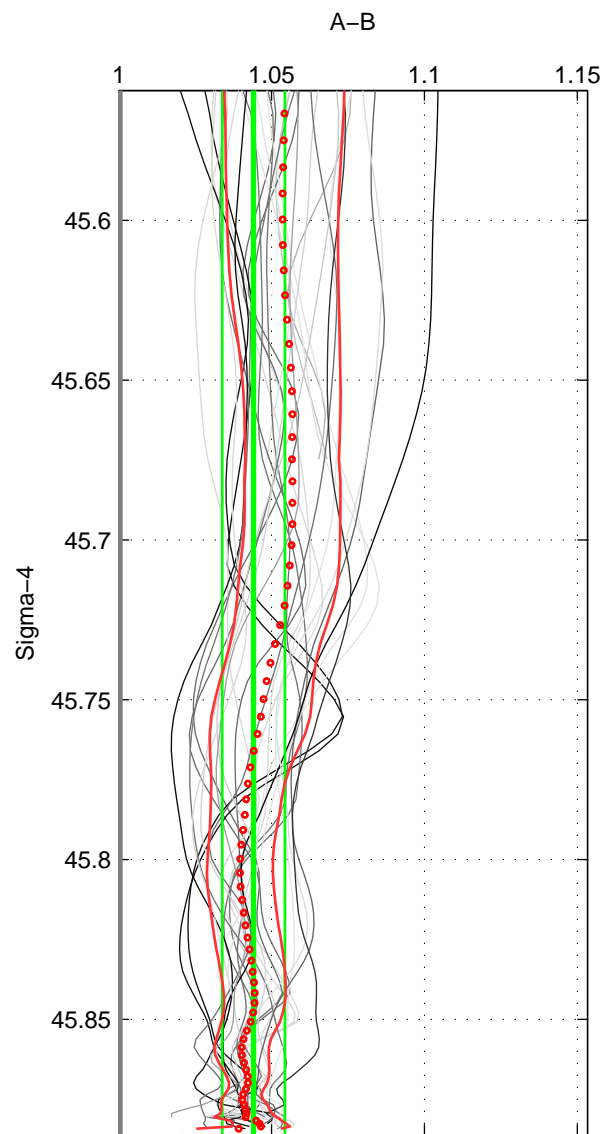

Cruise A (red). Date: Aug 1985 Cruisename: 496-325019850804
 Cruise B (blue). Date: Jun 2001 Cruisename: 591-49NZ20010604

*** "Favourite" values are means of spaces 1 2 3.

	Offset	O.StDev	Ratio	R.Stdev	Rating
SIGMA:	6.696	1.535	1.044	0.010	5
THETA:	6.864	1.803	1.045	0.012	5
DEPTH:	6.643	1.202	1.045	0.008	5
FAV. :	6.734	1.513	1.045	0.010	5

Profiles of A: 16
 Profiles of B: 7
 Diff profs : 29
 WMoffset (A-B): 6.6955
 WMoffset stdev: 1.5346
 WMratio (A/B): 1.0441
 WMratio stdev: 0.010233

Quality (1-5): 5

Profiles of A: 16
 Profiles of B: 7
 Diff profs : 31
 WMoffset (A-B): 6.8642
 WMoffset stdev: 1.8028
 WMratio (A/B): 1.0455
 WMratio stdev: 0.012162

Quality (1-5): 5

Profiles of A: 16
 Profiles of B: 7
 Diff profs : 31
 WMoffset (A-B): 6.6434
 WMoffset stdev: 1.2021
 WMratio (A/B): 1.0446
 WMratio stdev: 0.0081597

Quality (1-5): 5