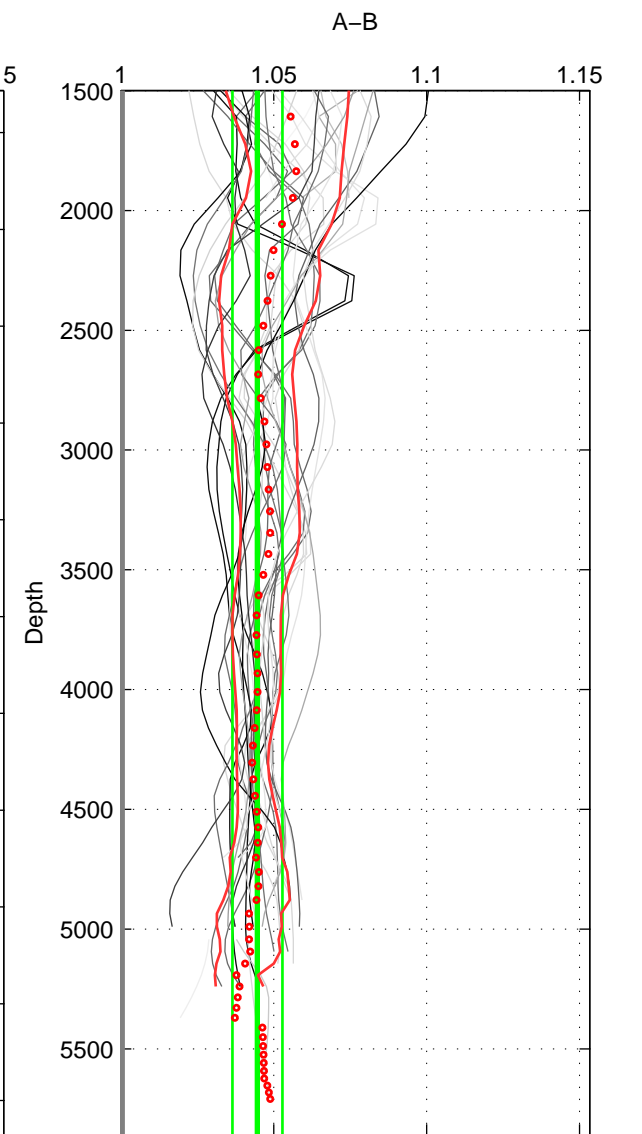

Cruise A (red). Date: Aug 1985 Cruisename: 496-325019850804
 Cruise B (blue). Date: Jun 2001 Cruisename: 591-49NZ20010604

*** "Favourite" values are means of spaces 1 2 3.

	Offset	O.StDev	Ratio	R.Stdev	Rating
SIGMA:	6.696	1.535	1.044	0.010	5
THETA:	6.864	1.803	1.045	0.012	5
DEPTH:	6.643	1.202	1.045	0.008	5
FAV. :	6.734	1.513	1.045	0.010	5

Profiles of A: 16
 Profiles of B: 7
 Diff profs : 29
 WMoffset (A-B): 6.6955
 WMoffset stdev: 1.5346
 WMratio (A/B): 1.0441
 WMratio stdev: 0.010233

Quality (1-5): 5

Profiles of A: 16
 Profiles of B: 7
 Diff profs : 31
 WMoffset (A-B): 6.8642
 WMoffset stdev: 1.8028
 WMratio (A/B): 1.0455
 WMratio stdev: 0.012162

Quality (1-5): 5

Profiles of A: 16
 Profiles of B: 7
 Diff profs : 31
 WMoffset (A-B): 6.6434
 WMoffset stdev: 1.2021
 WMratio (A/B): 1.0446
 WMratio stdev: 0.0081597

Quality (1-5): 5