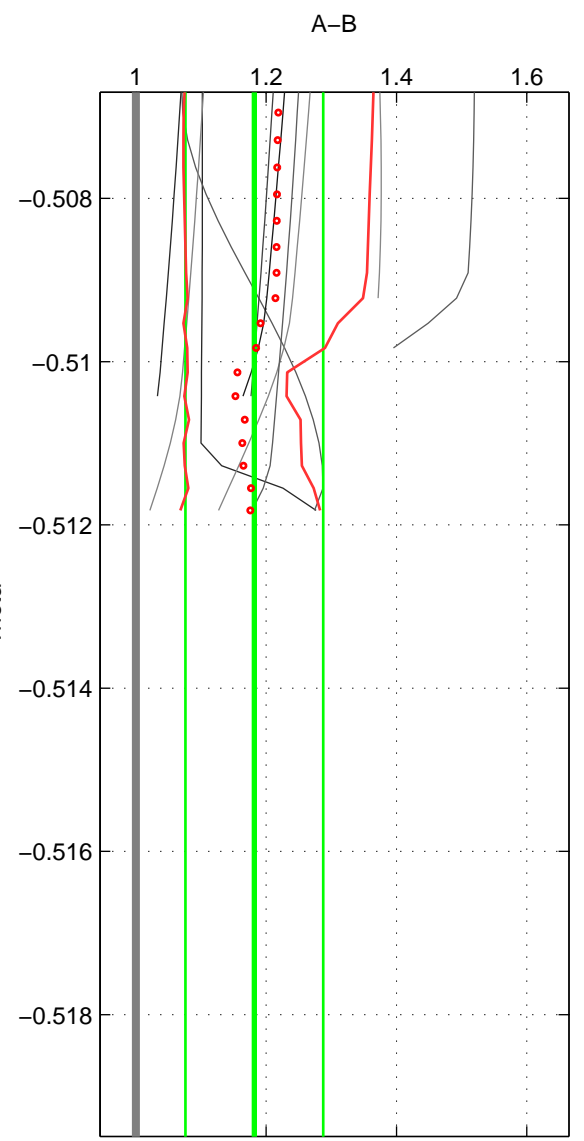

Cruise A (red). Date: Aug 2004 Cruisename: 56-32H120040718

Cruise B (blue). Date: Sep 1999 Cruisename: 64-49NZ19990911

\*\*\* "Favourite" values are those of space 2.

	Offset	O.StDev	Ratio	R.Stdev	Rating
SIGMA:	2.997	0.359	1.267	0.022	2
THETA:	1.989	1.085	1.182	0.106	4
DEPTH:	1.278	0.300	1.116	0.030	3
FAV.:	1.989	1.085	1.182	0.106	4

Please note that statistics are bad.

Profiles of A: 2  
 Profiles of B: 4  
 Diff profs: 2  
 WMoffset (A-B): 2.9972  
 WMoffset stdev: 0.35887  
 WMratio (A/B): 1.2668  
 WMratio stdev: 0.022136

Quality (1-5): 2

Please note that statistics are bad.

Profiles of A: 6  
 Profiles of B: 4  
 Diff profs: 10  
 WMoffset (A-B): 1.9888  
 WMoffset stdev: 1.0851  
 WMratio (A/B): 1.1818  
 WMratio stdev: 0.10575

Quality (1-5): 4

Please note that statistics are bad.

Profiles of A: 5  
 Profiles of B: 4  
 Diff profs: 7  
 WMoffset (A-B): 1.2777  
 WMoffset stdev: 0.29987  
 WMratio (A/B): 1.1155  
 WMratio stdev: 0.029649

Quality (1-5): 3