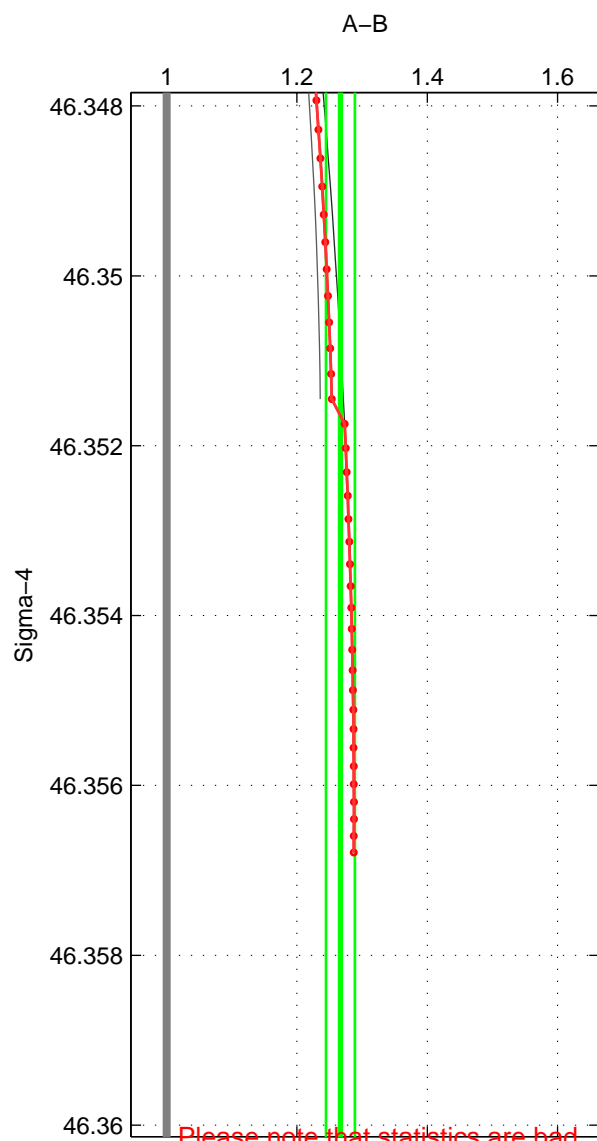

Cruise A (red). Date: Aug 2004 Cruisename: 56-32H120040718

Cruise B (blue). Date: Sep 1999 Cruisename: 64-49NZ19990911

\*\*\* "Favourite" values are those of space 2.

	Offset	O.StDev	Ratio	R.Stdev	Rating
SIGMA:	2.997	0.359	1.267	0.022	2
THETA:	1.989	1.085	1.182	0.106	4
DEPTH:	1.278	0.300	1.116	0.030	3
FAV.:	1.989	1.085	1.182	0.106	4

Please note that statistics are bad.

Profiles of A: 2  
 Profiles of B: 4  
 Diff profs: 2  
 WMoffset (A-B): 2.9972  
 WMoffset stdev: 0.35887  
 WMratio (A/B): 1.2668  
 WMratio stdev: 0.022136

Quality (1-5): 2

Please note that statistics are bad.

Profiles of A: 6  
 Profiles of B: 4  
 Diff profs: 10  
 WMoffset (A-B): 1.9888  
 WMoffset stdev: 1.0851  
 WMratio (A/B): 1.1818  
 WMratio stdev: 0.10575

Quality (1-5): 4

Please note that statistics are bad.

Profiles of A: 5  
 Profiles of B: 4  
 Diff profs: 7  
 WMoffset (A-B): 1.2777  
 WMoffset stdev: 0.29987  
 WMratio (A/B): 1.1155  
 WMratio stdev: 0.029649

Quality (1-5): 3