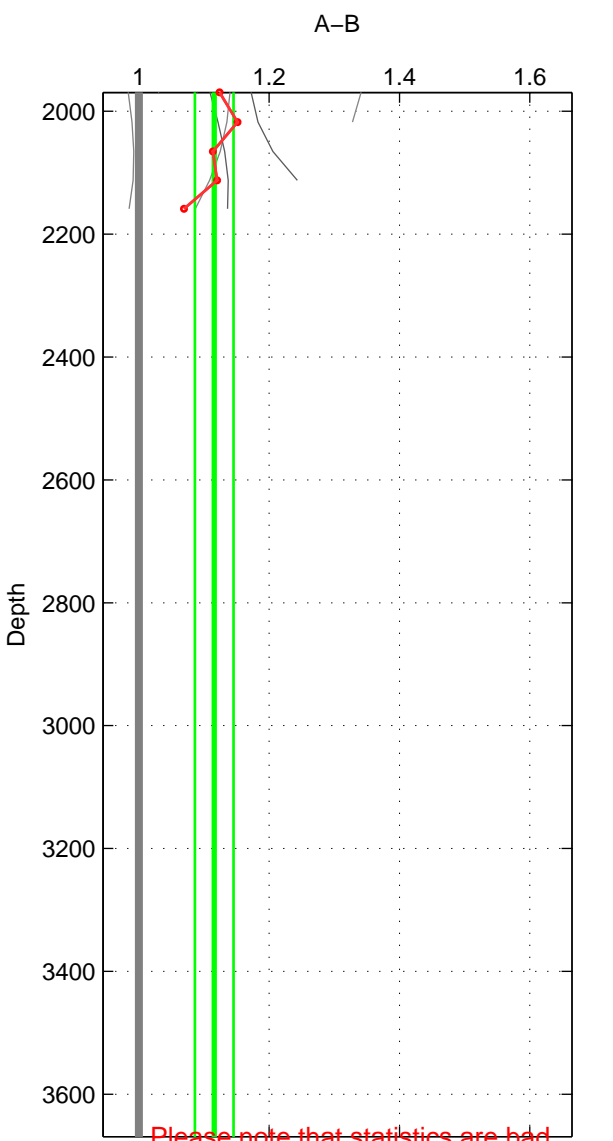

Cruise A (red). Date: Aug 2004 Cruisename: 56-32H120040718

Cruise B (blue). Date: Sep 1999 Cruisename: 64-49NZ19990911

\*\*\* "Favourite" values are those of space 2.

	Offset	O.StDev	Ratio	R.Stdev	Rating
SIGMA:	2.997	0.359	1.267	0.022	2
THETA:	1.989	1.085	1.182	0.106	4
DEPTH:	1.278	0.300	1.116	0.030	3
FAV.:	1.989	1.085	1.182	0.106	4

Please note that statistics are bad.

Profiles of A: 2  
 Profiles of B: 4  
 Diff profs: 2  
 WMoffset (A-B): 2.9972  
 WMoffset stdev: 0.35887  
 WMratio (A/B): 1.2668  
 WMratio stdev: 0.022136

Quality (1-5): 2

Please note that statistics are bad.

Profiles of A: 6  
 Profiles of B: 4  
 Diff profs: 10  
 WMoffset (A-B): 1.9888  
 WMoffset stdev: 1.0851  
 WMratio (A/B): 1.1818  
 WMratio stdev: 0.10575

Quality (1-5): 4

Please note that statistics are bad.

Profiles of A: 5  
 Profiles of B: 4  
 Diff profs: 7  
 WMoffset (A-B): 1.2777  
 WMoffset stdev: 0.29987  
 WMratio (A/B): 1.1155  
 WMratio stdev: 0.029649

Quality (1-5): 3