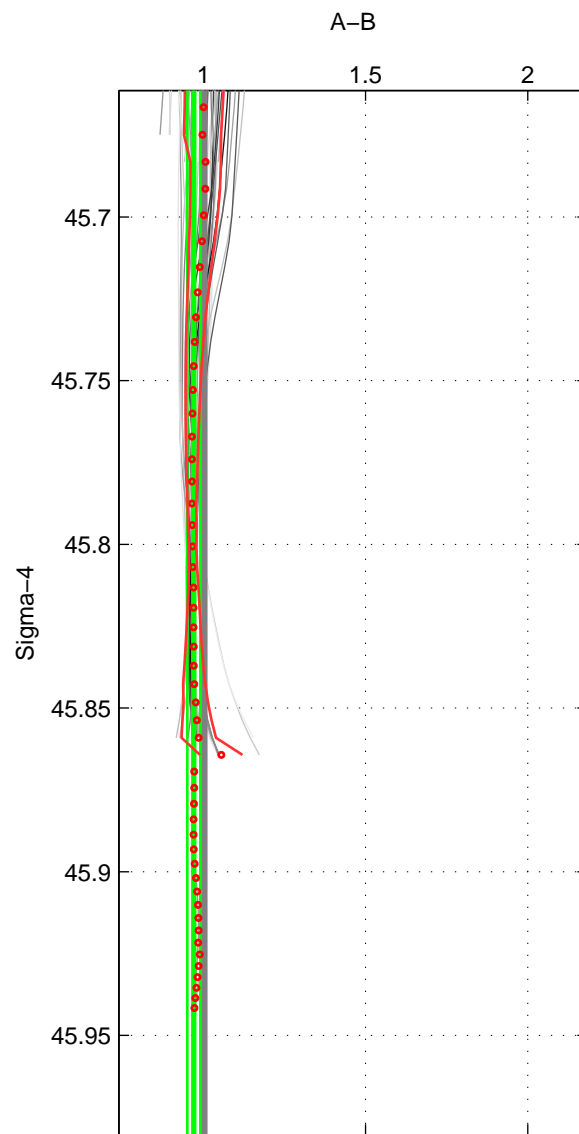

Cruise A (red). Date: Jan 1993 Cruisename: 144-06MT19921227  
 Cruise B (blue). Date: Mar 2010 Cruisename: 256-33RO20100308

\*\*\* "Favourite" values are means of spaces 1 3.

	Offset	O.StDev	Ratio	R.Stdev	Rating
SIGMA:	-1.587	1.091	0.970	0.020	5
THETA:	-1.604	1.043	0.969	0.019	4
DEPTH:	-1.696	1.039	0.968	0.019	5
FAV. :	-1.641	1.065	0.969	0.020	5

Profiles of A: 8  
 Profiles of B: 7  
 Diff profs : 43  
 WMoffset (A-B): -1.5869  
 WMoffset stdev: 1.091  
 WMratio (A/B): 0.96977  
 WMratio stdev: 0.020244

Quality (1-5): 5

Profiles of A: 8  
 Profiles of B: 7  
 Diff profs : 43  
 WMoffset (A-B): -1.6037  
 WMoffset stdev: 1.0433  
 WMratio (A/B): 0.96946  
 WMratio stdev: 0.01942

Quality (1-5): 4

Profiles of A: 8  
 Profiles of B: 7  
 Diff profs : 43  
 WMoffset (A-B): -1.6958  
 WMoffset stdev: 1.0394  
 WMratio (A/B): 0.96834  
 WMratio stdev: 0.018973

Quality (1-5): 5