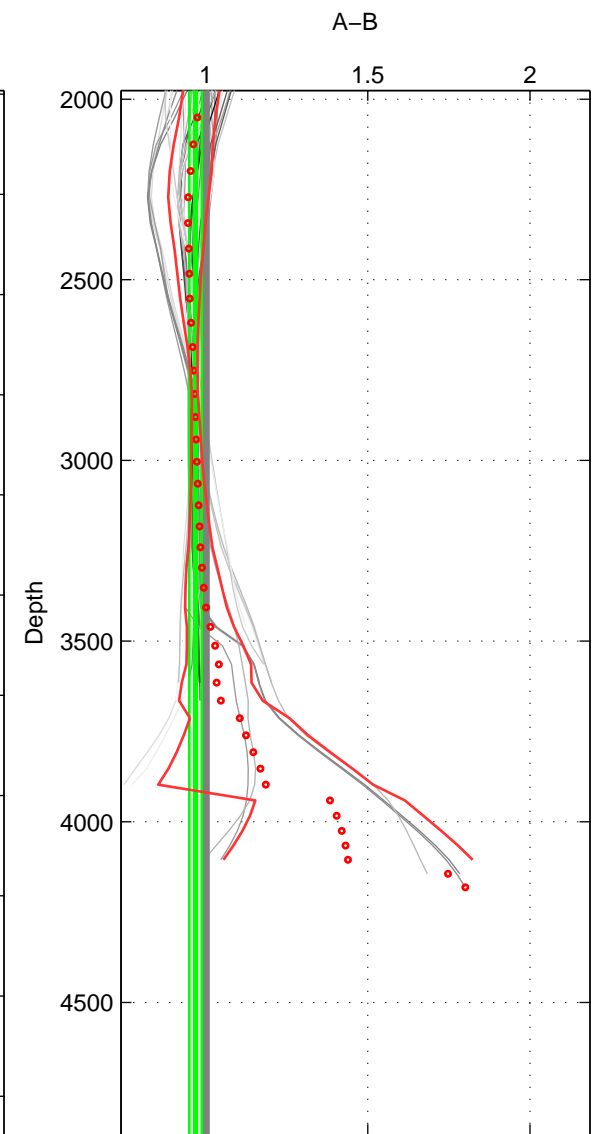

Cruise A (red). Date: Jan 1993 Cruisename: 144-06MT19921227  
 Cruise B (blue). Date: Mar 2010 Cruisename: 256-33RO20100308

\*\*\* "Favourite" values are means of spaces 1 3.

	Offset	O.StDev	Ratio	R.Stdev	Rating
SIGMA:	-1.587	1.091	0.970	0.020	5
THETA:	-1.604	1.043	0.969	0.019	4
DEPTH:	-1.696	1.039	0.968	0.019	5
FAV. :	-1.641	1.065	0.969	0.020	5

Profiles of A: 8  
 Profiles of B: 7  
 Diff profs : 43  
 WMoffset (A-B): -1.5869  
 WMoffset stdev: 1.091  
 WMratio (A/B): 0.96977  
 WMratio stdev: 0.020244

Quality (1-5): 5

Profiles of A: 8  
 Profiles of B: 7  
 Diff profs : 43  
 WMoffset (A-B): -1.6037  
 WMoffset stdev: 1.0433  
 WMratio (A/B): 0.96946  
 WMratio stdev: 0.01942

Quality (1-5): 4

Profiles of A: 8  
 Profiles of B: 7  
 Diff profs : 43  
 WMoffset (A-B): -1.6958  
 WMoffset stdev: 1.0394  
 WMratio (A/B): 0.96834  
 WMratio stdev: 0.018973

Quality (1-5): 5