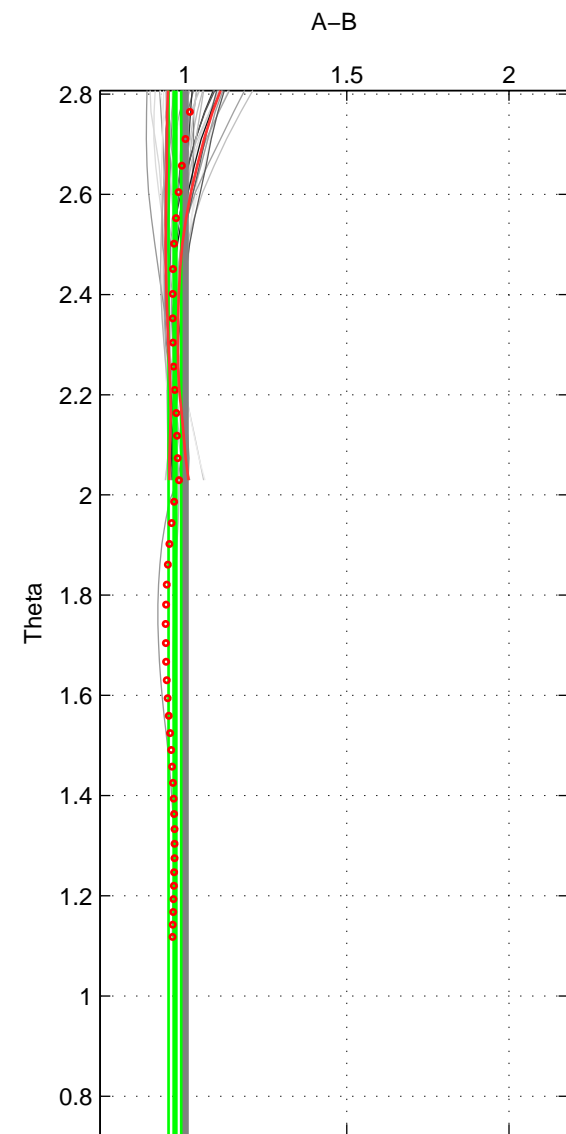

Cruise A (red). Date: Jan 1993 Cruisename: 144-06MT19921227  
 Cruise B (blue). Date: Mar 2010 Cruisename: 256-33RO20100308

\*\*\* "Favourite" values are means of spaces 1 3.

	Offset	O.StDev	Ratio	R.Stdev	Rating
SIGMA:	-1.587	1.091	0.970	0.020	5
THETA:	-1.604	1.043	0.969	0.019	4
DEPTH:	-1.696	1.039	0.968	0.019	5
FAV. :	-1.641	1.065	0.969	0.020	5

Profiles of A: 8  
 Profiles of B: 7  
 Diff profs : 43  
 WMoffset (A-B): -1.5869  
 WMoffset stdev: 1.091  
 WMratio (A/B): 0.96977  
 WMratio stdev: 0.020244

Quality (1-5): 5

Profiles of A: 8  
 Profiles of B: 7  
 Diff profs : 43  
 WMoffset (A-B): -1.6037  
 WMoffset stdev: 1.0433  
 WMratio (A/B): 0.96946  
 WMratio stdev: 0.01942

Quality (1-5): 4

Profiles of A: 8  
 Profiles of B: 7  
 Diff profs : 43  
 WMoffset (A-B): -1.6958  
 WMoffset stdev: 1.0394  
 WMratio (A/B): 0.96834  
 WMratio stdev: 0.018973

Quality (1-5): 5