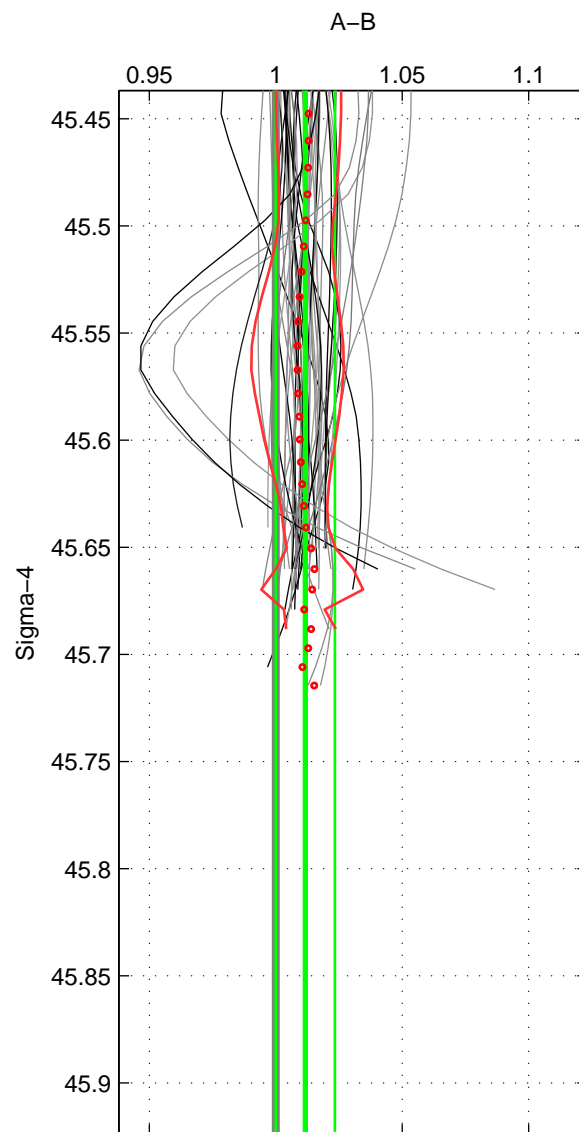

Cruise A (red). Date: Jul 2008 Cruisename: 678-49UF20080617

Cruise B (blue). Date: Oct 1998 Cruisename: 686-49UP19980916

\*\*\* "Favourite" values are those of space 2.

	Offset	O.StDev	Ratio	R.Stdev	Rating
SIGMA:	1.593	1.562	1.012	0.012	4
THETA:	1.762	1.412	1.013	0.010	5
DEPTH:	2.302	0.286	1.017	0.003	3
FAV.:	1.762	1.412	1.013	0.010	5

Profiles of A: 25  
 Profiles of B: 31  
 Diff profs : 47  
 WMoffset (A-B): 1.5934  
 WMoffset stdev: 1.5616  
 WMratio (A/B): 1.0117  
 WMratio stdev: 0.011678

Quality (1-5): 4

Profiles of A: 25  
 Profiles of B: 31  
 Diff profs : 47  
 WMoffset (A-B): 1.7622  
 WMoffset stdev: 1.4124  
 WMratio (A/B): 1.0128  
 WMratio stdev: 0.010443

Quality (1-5): 5

Profiles of A: 25  
 Profiles of B: 31  
 Diff profs : 47  
 WMoffset (A-B): 2.3025  
 WMoffset stdev: 0.28589  
 WMratio (A/B): 1.0173  
 WMratio stdev: 0.0028397

Quality (1-5): 3

Please note that statistics are bad.