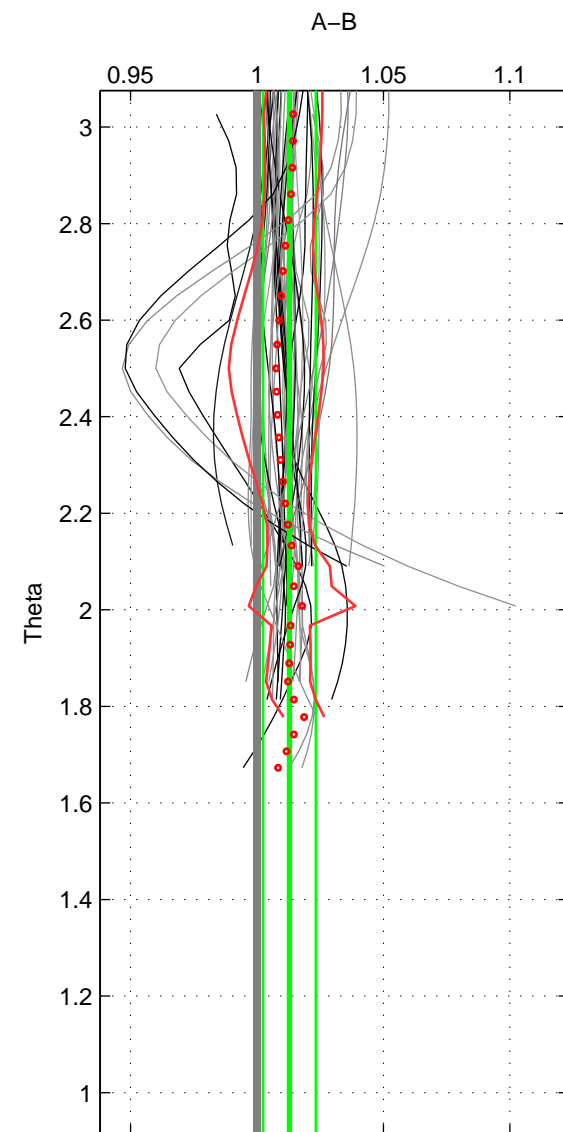

Cruise A (red). Date: Jul 2008 Cruisename: 678-49UF20080617

Cruise B (blue). Date: Oct 1998 Cruisename: 686-49UP19980916

\*\*\* "Favourite" values are those of space 2.

	Offset	O.StDev	Ratio	R.Stdev	Rating
SIGMA:	1.593	1.562	1.012	0.012	4
THETA:	1.762	1.412	1.013	0.010	5
DEPTH:	2.302	0.286	1.017	0.003	3
FAV.:	1.762	1.412	1.013	0.010	5

Profiles of A: 25  
 Profiles of B: 31  
 Diff profs : 47  
 WMoffset (A-B): 1.5934  
 WMoffset stdev: 1.5616  
 WMratio (A/B): 1.0117  
 WMratio stdev: 0.011678

Quality (1-5): 4

Profiles of A: 25  
 Profiles of B: 31  
 Diff profs : 47  
 WMoffset (A-B): 1.7622  
 WMoffset stdev: 1.4124  
 WMratio (A/B): 1.0128  
 WMratio stdev: 0.010443

Quality (1-5): 5

Profiles of A: 25  
 Profiles of B: 31  
 Diff profs : 47  
 WMoffset (A-B): 2.3025  
 WMoffset stdev: 0.28589  
 WMratio (A/B): 1.0173  
 WMratio stdev: 0.0028397

Quality (1-5): 3

Please note that statistics are bad.