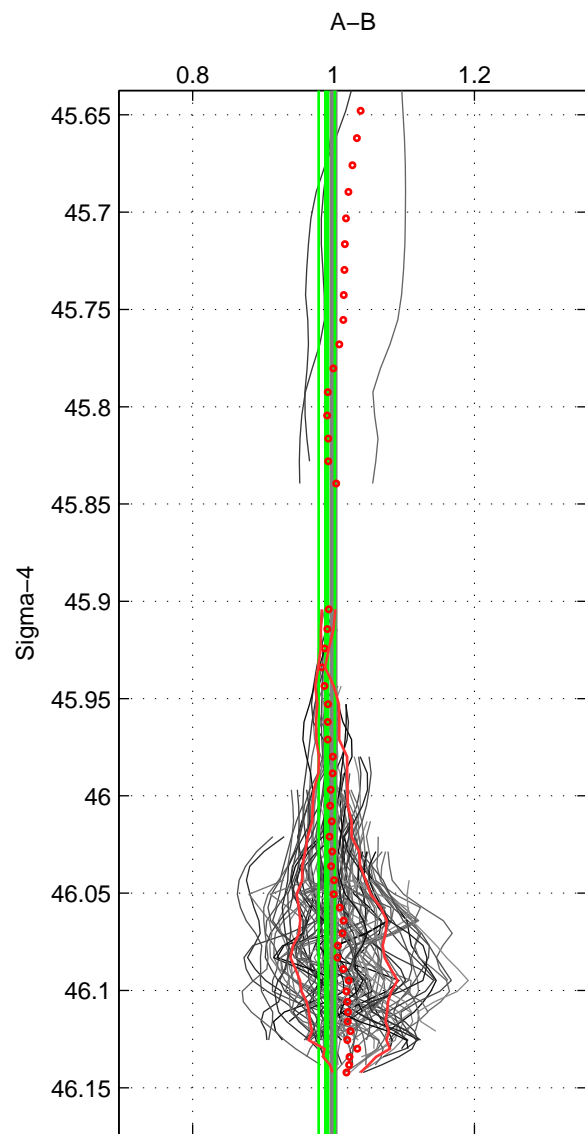

Cruise A (red). Date: Nov 2001 Cruisename: 334-09AR20011029  
 Cruise B (blue). Date: Jan 2008 Cruisename: 338-09AR20071216

\*\*\* "Favourite" values are means of spaces 1 2 3.

	Offset	O.StDev	Ratio	R.Stdev	Rating
SIGMA:	-1.077	1.266	0.990	0.012	5
THETA:	-1.141	1.579	0.990	0.014	5
DEPTH:	-1.438	8.623	0.989	0.076	5
FAV. :	-1.219	3.823	0.990	0.034	5

Profiles of A: 20  
 Profiles of B: 16  
 Diff profs : 93  
 WMoffset (A-B): -1.0766  
 WMoffset stdev: 1.2663  
 WMratio (A/B): 0.99023  
 WMratio stdev: 0.011583

Quality (1-5): 5

Profiles of A: 20  
 Profiles of B: 16  
 Diff profs : 93  
 WMoffset (A-B): -1.1414  
 WMoffset stdev: 1.5787  
 WMratio (A/B): 0.98975  
 WMratio stdev: 0.014283

Quality (1-5): 5

Profiles of A: 20  
 Profiles of B: 16  
 Diff profs : 93  
 WMoffset (A-B): -1.4381  
 WMoffset stdev: 8.623  
 WMratio (A/B): 0.98933  
 WMratio stdev: 0.076476

Quality (1-5): 5