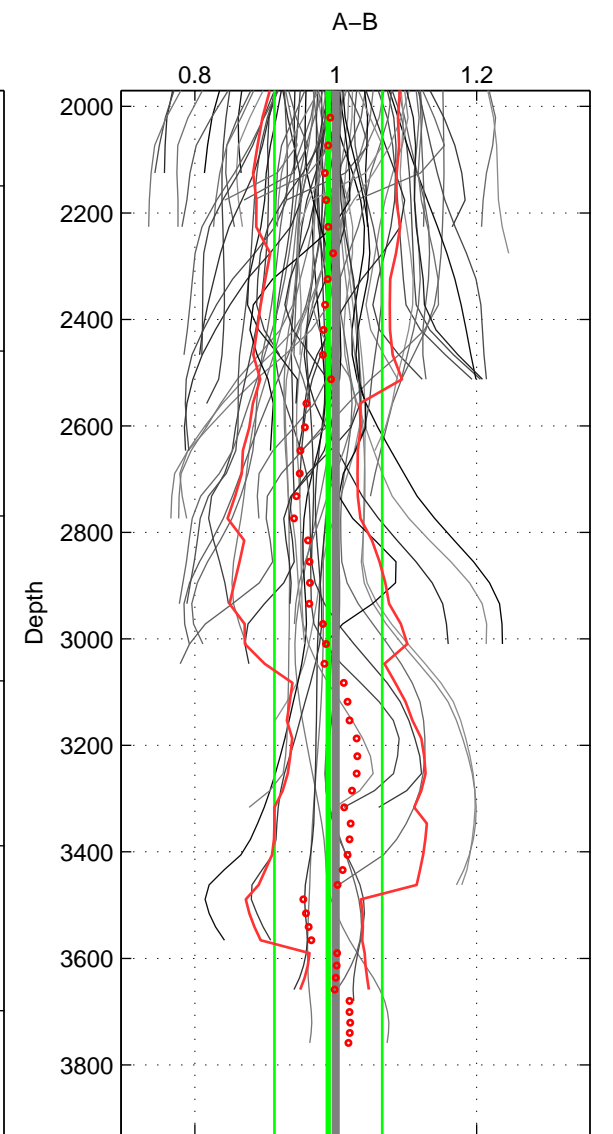

Cruise A (red). Date: Nov 2001 Cruisename: 334-09AR20011029  
 Cruise B (blue). Date: Jan 2008 Cruisename: 338-09AR20071216

\*\*\* "Favourite" values are means of spaces 1 2 3.

	Offset	O.StDev	Ratio	R.Stdev	Rating
SIGMA:	-1.077	1.266	0.990	0.012	5
THETA:	-1.141	1.579	0.990	0.014	5
DEPTH:	-1.438	8.623	0.989	0.076	5
FAV. :	-1.219	3.823	0.990	0.034	5

Profiles of A: 20  
 Profiles of B: 16  
 Diff profs : 93  
 WMoffset (A-B): -1.0766  
 WMoffset stdev: 1.2663  
 WMratio (A/B): 0.99023  
 WMratio stdev: 0.011583

Quality (1-5): 5

Profiles of A: 20  
 Profiles of B: 16  
 Diff profs : 93  
 WMoffset (A-B): -1.1414  
 WMoffset stdev: 1.5787  
 WMratio (A/B): 0.98975  
 WMratio stdev: 0.014283

Quality (1-5): 5

Profiles of A: 20  
 Profiles of B: 16  
 Diff profs : 93  
 WMoffset (A-B): -1.4381  
 WMoffset stdev: 8.623  
 WMratio (A/B): 0.98933  
 WMratio stdev: 0.076476

Quality (1-5): 5