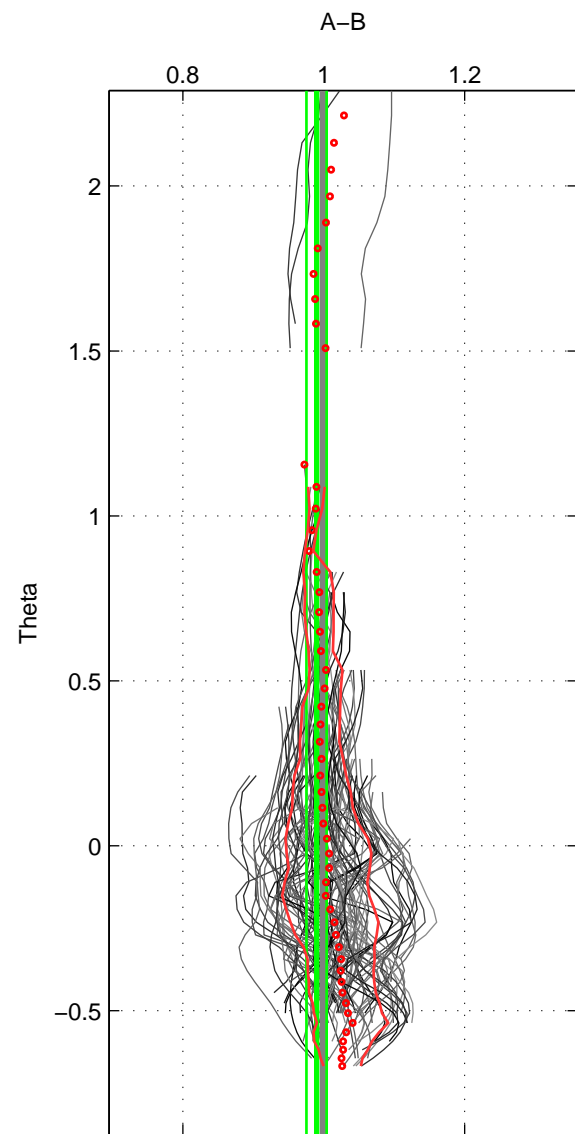

Cruise A (red). Date: Nov 2001 Cruisename: 334-09AR20011029  
 Cruise B (blue). Date: Jan 2008 Cruisename: 338-09AR20071216

\*\*\* "Favourite" values are means of spaces 1 2 3.

	Offset	O.StDev	Ratio	R.Stdev	Rating
SIGMA:	-1.077	1.266	0.990	0.012	5
THETA:	-1.141	1.579	0.990	0.014	5
DEPTH:	-1.438	8.623	0.989	0.076	5
FAV. :	-1.219	3.823	0.990	0.034	5

Profiles of A: 20  
 Profiles of B: 16  
 Diff profs : 93  
 WMoffset (A-B): -1.0766  
 WMoffset stdev: 1.2663  
 WMratio (A/B): 0.99023  
 WMratio stdev: 0.011583

Quality (1-5): 5

Profiles of A: 20  
 Profiles of B: 16  
 Diff profs : 93  
 WMoffset (A-B): -1.1414  
 WMoffset stdev: 1.5787  
 WMratio (A/B): 0.98975  
 WMratio stdev: 0.014283

Quality (1-5): 5

Profiles of A: 20  
 Profiles of B: 16  
 Diff profs : 93  
 WMoffset (A-B): -1.4381  
 WMoffset stdev: 8.623  
 WMratio (A/B): 0.98933  
 WMratio stdev: 0.076476

Quality (1-5): 5