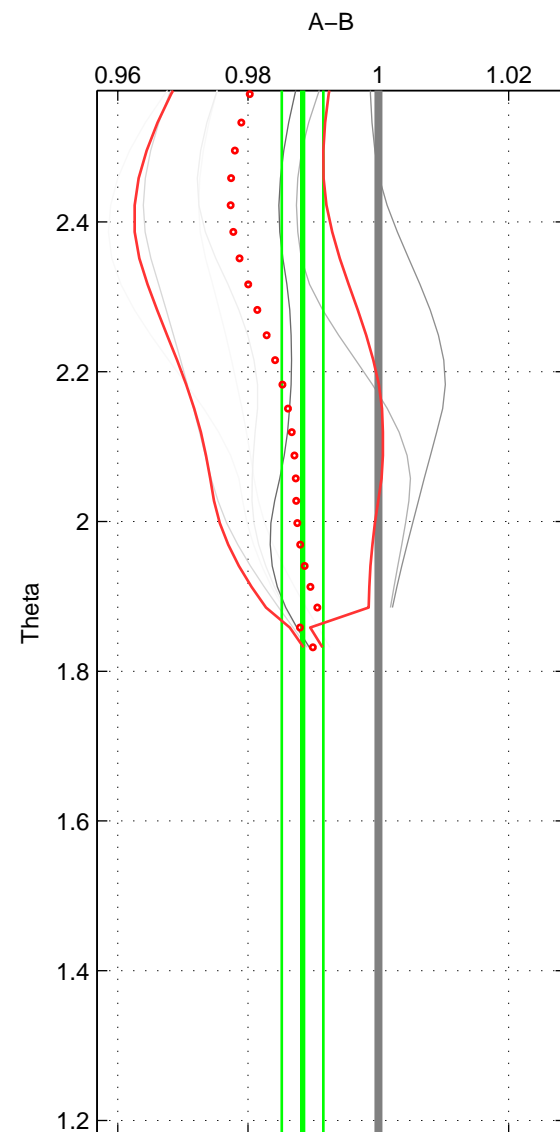

Cruise A (red). Date: Nov 1995 Cruisename: 625-49RY19951115

Cruise B (blue). Date: Jul 2006 Cruisename: 712-49UP20060630

*** "Favourite" values are means of spaces 1 2.

	Offset	O.StDev	Ratio	R.Stdev	Rating
SIGMA:	-1.550	0.443	0.989	0.003	3
THETA:	-1.658	0.454	0.988	0.003	3
DEPTH:	-2.036	0.930	0.986	0.007	2
FAV.:	-1.604	0.448	0.989	0.003	3

Profiles of A: 16
 Profiles of B: 2
 Diff profs : 7
 WMoffset (A-B): -1.5501
 WMoffset stdev: 0.44262
 WMratio (A/B): 0.98913
 WMratio stdev: 0.0031025

Quality (1-5): 3

Profiles of A: 16
 Profiles of B: 2
 Diff profs : 7
 WMoffset (A-B): -1.6584
 WMoffset stdev: 0.45407
 WMratio (A/B): 0.98837
 WMratio stdev: 0.0031807

Quality (1-5): 3

Profiles of A: 16
 Profiles of B: 2
 Diff profs : 7
 WMoffset (A-B): -2.0357
 WMoffset stdev: 0.92958
 WMratio (A/B): 0.9858
 WMratio stdev: 0.0065418

Quality (1-5): 2

Please note that statistics are bad.