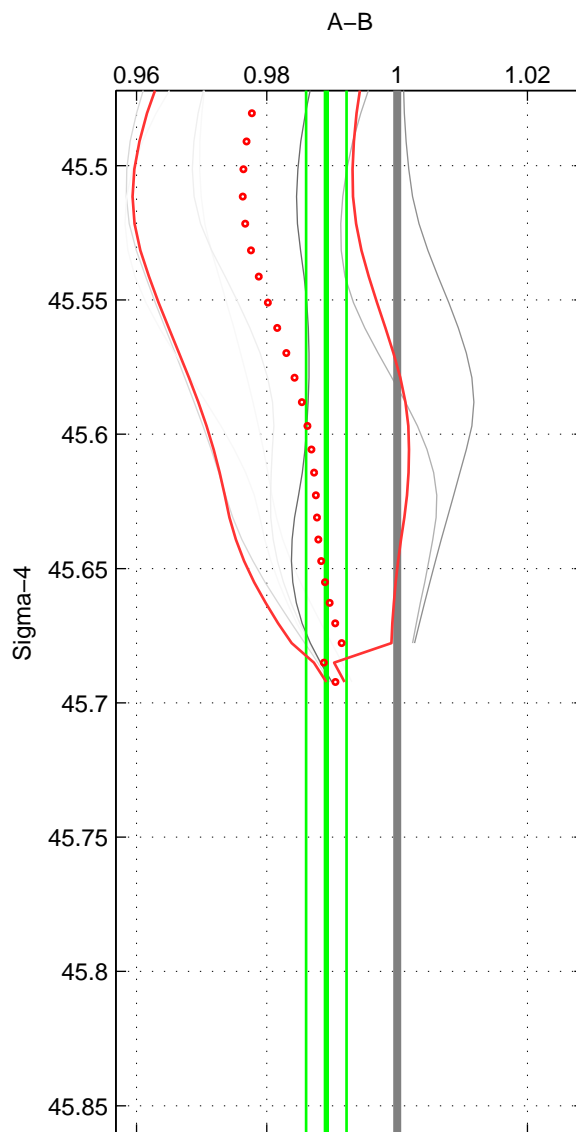

Cruise A (red). Date: Nov 1995 Cruisename: 625-49RY19951115

Cruise B (blue). Date: Jul 2006 Cruisename: 712-49UP20060630

*** "Favourite" values are means of spaces 1 2.

	Offset	O.StDev	Ratio	R.Stdev	Rating
SIGMA:	-1.550	0.443	0.989	0.003	3
THETA:	-1.658	0.454	0.988	0.003	3
DEPTH:	-2.036	0.930	0.986	0.007	2
FAV.:	-1.604	0.448	0.989	0.003	3

Profiles of A: 16
 Profiles of B: 2
 Diff profs : 7
 WMoffset (A-B): -1.5501
 WMoffset stdev: 0.44262
 WMratio (A/B): 0.98913
 WMratio stdev: 0.0031025

Quality (1-5): 3

Profiles of A: 16
 Profiles of B: 2
 Diff profs : 7
 WMoffset (A-B): -1.6584
 WMoffset stdev: 0.45407
 WMratio (A/B): 0.98837
 WMratio stdev: 0.0031807

Quality (1-5): 3

Profiles of A: 16
 Profiles of B: 2
 Diff profs : 7
 WMoffset (A-B): -2.0357
 WMoffset stdev: 0.92958
 WMratio (A/B): 0.9858
 WMratio stdev: 0.0065418

Quality (1-5): 2

Please note that statistics are bad.