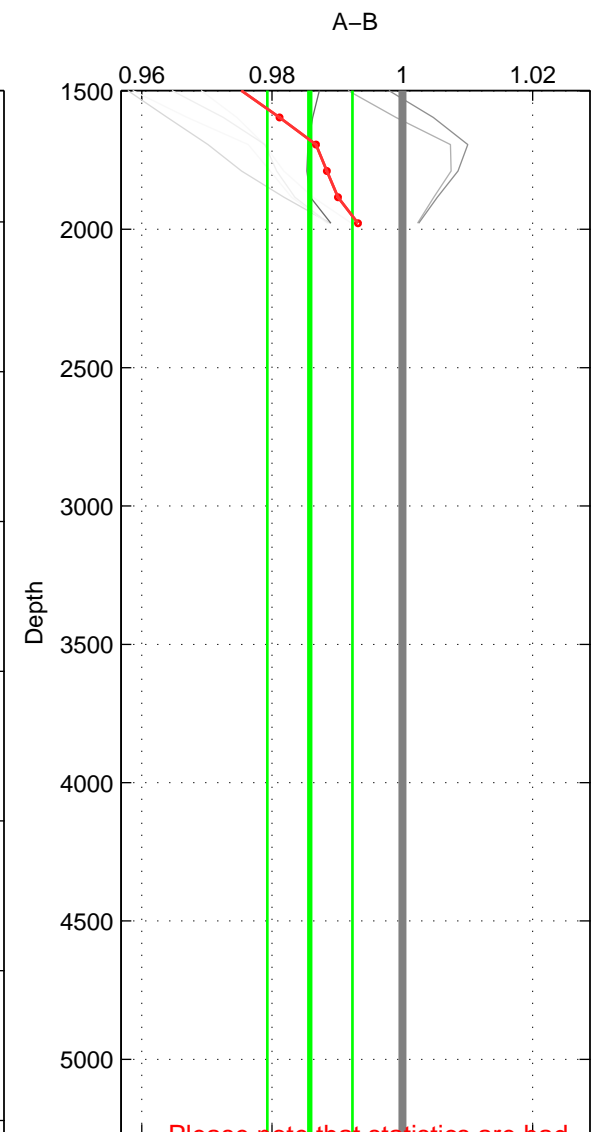

Cruise A (red). Date: Nov 1995 Cruisename: 625-49RY19951115

Cruise B (blue). Date: Jul 2006 Cruisename: 712-49UP20060630

*** "Favourite" values are means of spaces 1 2.

	Offset	O.StDev	Ratio	R.Stdev	Rating
SIGMA:	-1.550	0.443	0.989	0.003	3
THETA:	-1.658	0.454	0.988	0.003	3
DEPTH:	-2.036	0.930	0.986	0.007	2
FAV.:	-1.604	0.448	0.989	0.003	3

Profiles of A: 16
 Profiles of B: 2
 Diff profs : 7
 WMoffset (A-B): -1.5501
 WMoffset stdev: 0.44262
 WMratio (A/B): 0.98913
 WMratio stdev: 0.0031025

Quality (1-5): 3

Profiles of A: 16
 Profiles of B: 2
 Diff profs : 7
 WMoffset (A-B): -1.6584
 WMoffset stdev: 0.45407
 WMratio (A/B): 0.98837
 WMratio stdev: 0.0031807

Quality (1-5): 3

Profiles of A: 16
 Profiles of B: 2
 Diff profs : 7
 WMoffset (A-B): -2.0357
 WMoffset stdev: 0.92958
 WMratio (A/B): 0.9858
 WMratio stdev: 0.0065418

Quality (1-5): 2

Please note that statistics are bad.