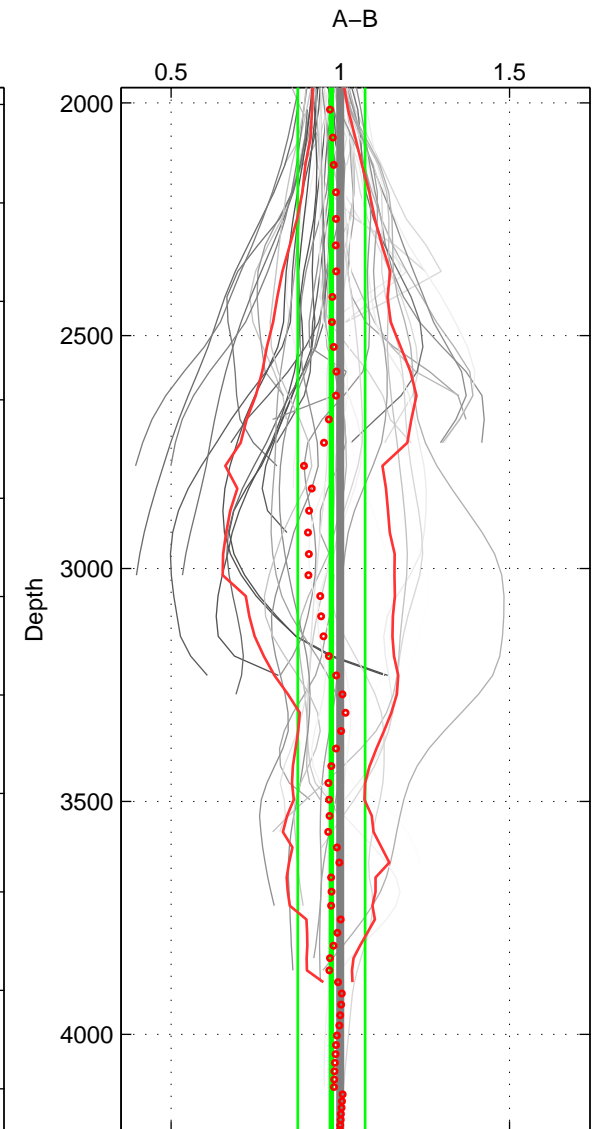

Cruise A (red). Date: May 1997 Cruisename: 152-06MT19970515

Cruise B (blue). Date: Jun 2004 Cruisename: 275-35TH20040604

\*\*\* "Favourite" values are means of spaces 1 2 3.

	Offset	O.StDev	Ratio	R.Stdev	Rating
SIGMA:	-0.176	0.695	0.990	0.058	5
THETA:	-0.443	0.851	0.969	0.050	5
DEPTH:	-0.487	1.393	0.974	0.100	5
FAV.:	-0.368	0.980	0.978	0.069	5

Profiles of A: 8  
 Profiles of B: 30  
 Diff profs: 61  
 WMoffset (A-B): -0.17564  
 WMoffset stdev: 0.69543  
 WMratio (A/B): 0.99037  
 WMratio stdev: 0.057945

Quality (1-5): 5

Profiles of A: 8  
 Profiles of B: 30  
 Diff profs: 61  
 WMoffset (A-B): -0.4426  
 WMoffset stdev: 0.85091  
 WMratio (A/B): 0.9688  
 WMratio stdev: 0.050186

Quality (1-5): 5

Profiles of A: 8  
 Profiles of B: 30  
 Diff profs: 61  
 WMoffset (A-B): -0.48666  
 WMoffset stdev: 1.3934  
 WMratio (A/B): 0.97379  
 WMratio stdev: 0.099594

Quality (1-5): 5