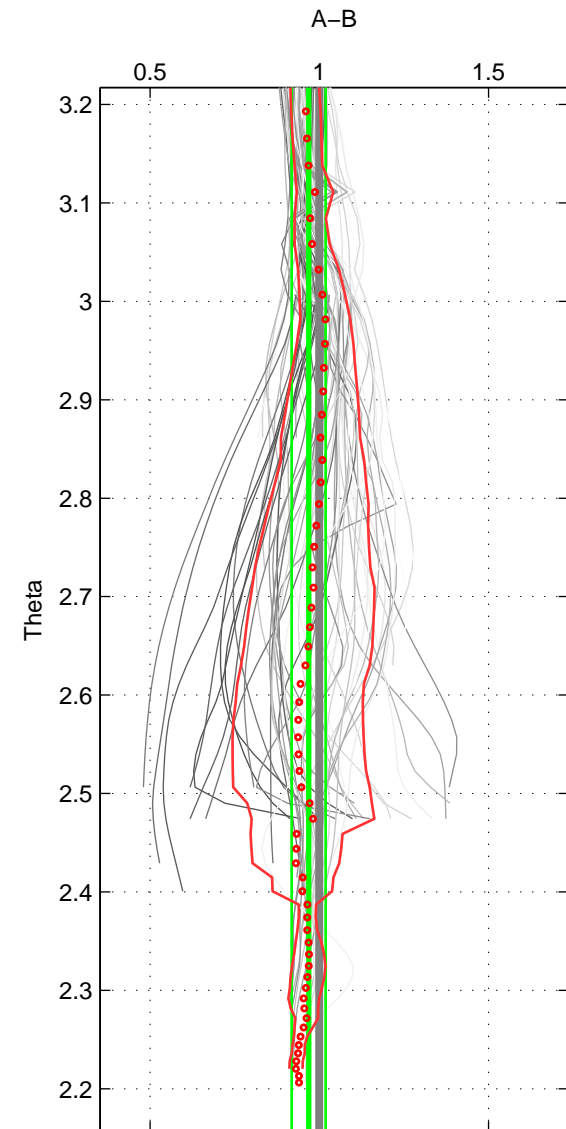

Cruise A (red). Date: May 1997 Cruisename: 152-06MT19970515

Cruise B (blue). Date: Jun 2004 Cruisename: 275-35TH20040604

\*\*\* "Favourite" values are means of spaces 1 2 3.

	Offset	O.StDev	Ratio	R.Stdev	Rating
SIGMA:	-0.176	0.695	0.990	0.058	5
THETA:	-0.443	0.851	0.969	0.050	5
DEPTH:	-0.487	1.393	0.974	0.100	5
FAV.:	-0.368	0.980	0.978	0.069	5

Profiles of A: 8  
 Profiles of B: 30  
 Diff profs: 61  
 WMoffset (A-B): -0.17564  
 WMoffset stdev: 0.69543  
 WMratio (A/B): 0.99037  
 WMratio stdev: 0.057945

Quality (1-5): 5

Profiles of A: 8  
 Profiles of B: 30  
 Diff profs: 61  
 WMoffset (A-B): -0.4426  
 WMoffset stdev: 0.85091  
 WMratio (A/B): 0.9688  
 WMratio stdev: 0.050186

Quality (1-5): 5

Profiles of A: 8  
 Profiles of B: 30  
 Diff profs: 61  
 WMoffset (A-B): -0.48666  
 WMoffset stdev: 1.3934  
 WMratio (A/B): 0.97379  
 WMratio stdev: 0.099594

Quality (1-5): 5