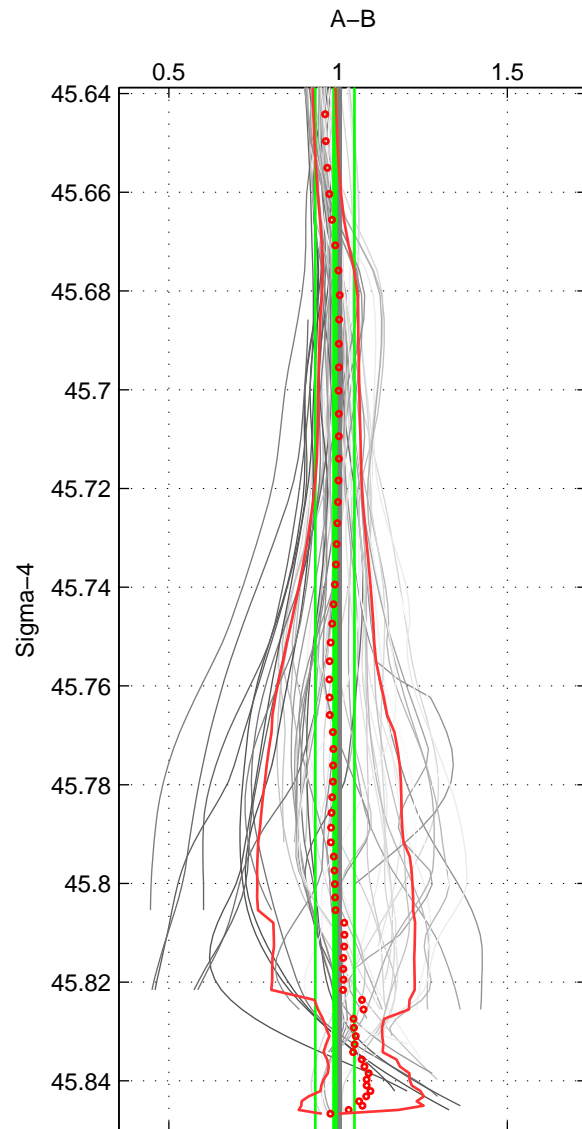

Cruise A (red). Date: May 1997 Cruisename: 152-06MT19970515

Cruise B (blue). Date: Jun 2004 Cruisename: 275-35TH20040604

\*\*\* "Favourite" values are means of spaces 1 2 3.

	Offset	O.StDev	Ratio	R.Stdev	Rating
SIGMA:	-0.176	0.695	0.990	0.058	5
THETA:	-0.443	0.851	0.969	0.050	5
DEPTH:	-0.487	1.393	0.974	0.100	5
FAV.:	-0.368	0.980	0.978	0.069	5

Profiles of A: 8  
 Profiles of B: 30  
 Diff profs: 61  
 WMoffset (A-B): -0.17564  
 WMoffset stdev: 0.69543  
 WMratio (A/B): 0.99037  
 WMratio stdev: 0.057945

Quality (1-5): 5

Profiles of A: 8  
 Profiles of B: 30  
 Diff profs: 61  
 WMoffset (A-B): -0.4426  
 WMoffset stdev: 0.85091  
 WMratio (A/B): 0.9688  
 WMratio stdev: 0.050186

Quality (1-5): 5

Profiles of A: 8  
 Profiles of B: 30  
 Diff profs: 61  
 WMoffset (A-B): -0.48666  
 WMoffset stdev: 1.3934  
 WMratio (A/B): 0.97379  
 WMratio stdev: 0.099594

Quality (1-5): 5