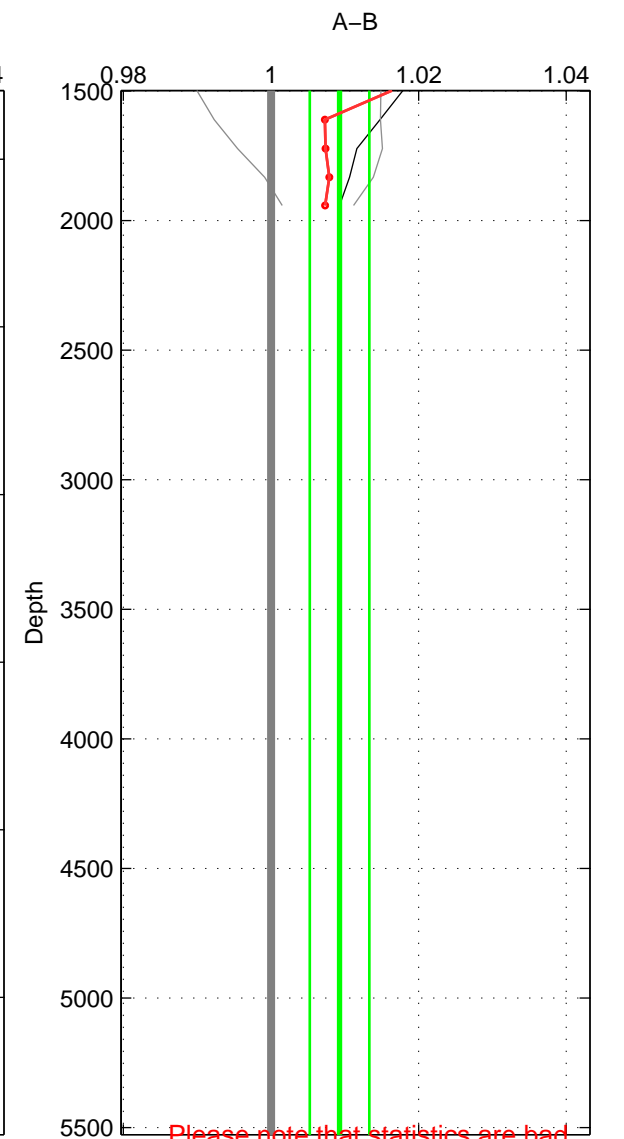

Cruise A (red). Date: Mar 2003 Cruisename: 597-49NZ20030220

Cruise B (blue). Date: Jul 2002 Cruisename: 697-49UP20020620

\*\*\* "Favourite" values are those of space 2.

	Offset	O.StDev	Ratio	R.Stdev	Rating
SIGMA:	1.233	0.352	1.008	0.002	3
THETA:	1.377	1.598	1.009	0.010	4
DEPTH:	1.487	0.630	1.009	0.004	3
FAV.:	1.377	1.598	1.009	0.010	4

Profiles of A: 6  
 Profiles of B: 4  
 Diff profs : 4  
 WMoffset (A-B): 1.2331  
 WMoffset stdev: 0.35196  
 WMratio (A/B): 1.0077  
 WMratio stdev: 0.0022029

Quality (1-5): 3

Profiles of A: 6  
 Profiles of B: 4  
 Diff profs : 4  
 WMoffset (A-B): 1.3774  
 WMoffset stdev: 1.5982  
 WMratio (A/B): 1.0086  
 WMratio stdev: 0.0098573

Quality (1-5): 4

Profiles of A: 6  
 Profiles of B: 4  
 Diff profs : 4  
 WMoffset (A-B): 1.4867  
 WMoffset stdev: 0.62952  
 WMratio (A/B): 1.0093  
 WMratio stdev: 0.0040315

Quality (1-5): 3