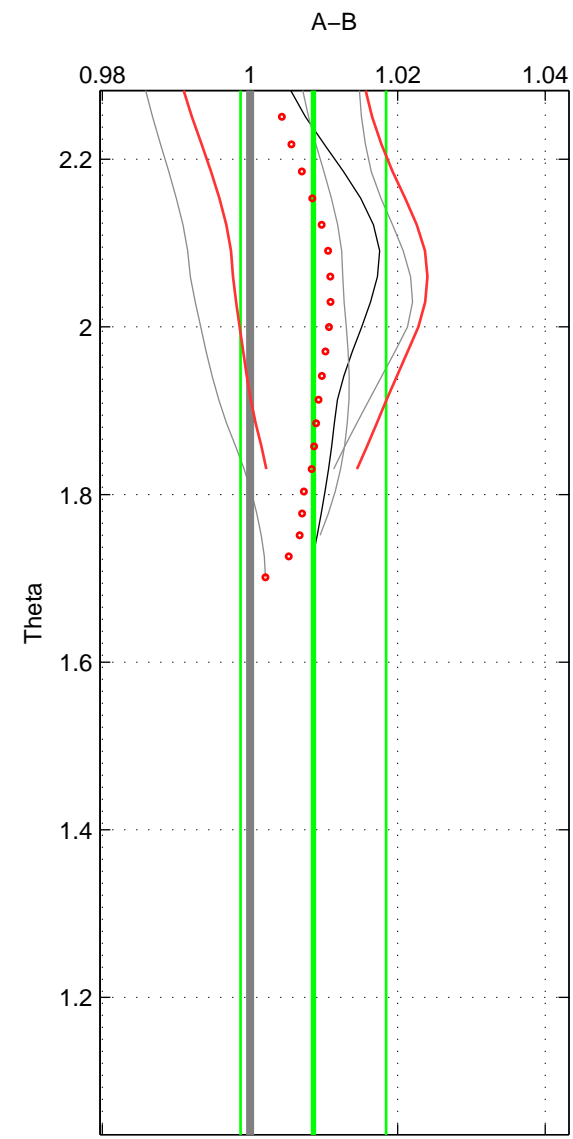

Cruise A (red). Date: Mar 2003 Cruisename: 597-49NZ20030220

Cruise B (blue). Date: Jul 2002 Cruisename: 697-49UP20020620

\*\*\* "Favourite" values are those of space 2.

	Offset	O.StDev	Ratio	R.Stdev	Rating
SIGMA:	1.233	0.352	1.008	0.002	3
THETA:	1.377	1.598	1.009	0.010	4
DEPTH:	1.487	0.630	1.009	0.004	3
FAV.:	1.377	1.598	1.009	0.010	4

Profiles of A: 6  
 Profiles of B: 4  
 Diff profs : 4  
 WMoffset (A-B): 1.2331  
 WMoffset stdev: 0.35196  
 WMratio (A/B): 1.0077  
 WMratio stdev: 0.0022029

Quality (1-5): 3

Profiles of A: 6  
 Profiles of B: 4  
 Diff profs : 4  
 WMoffset (A-B): 1.3774  
 WMoffset stdev: 1.5982  
 WMratio (A/B): 1.0086  
 WMratio stdev: 0.0098573

Quality (1-5): 4

Profiles of A: 6  
 Profiles of B: 4  
 Diff profs : 4  
 WMoffset (A-B): 1.4867  
 WMoffset stdev: 0.62952  
 WMratio (A/B): 1.0093  
 WMratio stdev: 0.0040315

Quality (1-5): 3