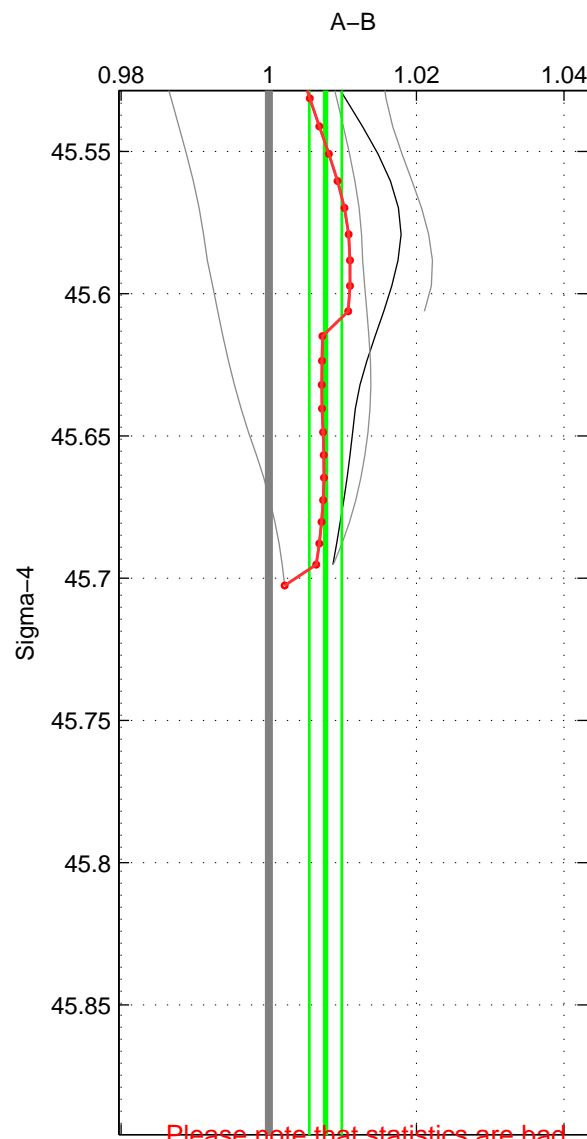

Cruise A (red). Date: Mar 2003 Cruisename: 597-49NZ20030220

Cruise B (blue). Date: Jul 2002 Cruisename: 697-49UP20020620

\*\*\* "Favourite" values are those of space 2.

	Offset	O.StDev	Ratio	R.Stdev	Rating
SIGMA:	1.233	0.352	1.008	0.002	3
THETA:	1.377	1.598	1.009	0.010	4
DEPTH:	1.487	0.630	1.009	0.004	3
FAV.:	1.377	1.598	1.009	0.010	4

Profiles of A: 6  
 Profiles of B: 4  
 Diff profs : 4  
 WMoffset (A-B): 1.2331  
 WMoffset stdev: 0.35196  
 WMratio (A/B): 1.0077  
 WMratio stdev: 0.0022029

Quality (1-5): 3

Profiles of A: 6  
 Profiles of B: 4  
 Diff profs : 4  
 WMoffset (A-B): 1.3774  
 WMoffset stdev: 1.5982  
 WMratio (A/B): 1.0086  
 WMratio stdev: 0.0098573

Quality (1-5): 4

Profiles of A: 6  
 Profiles of B: 4  
 Diff profs : 4  
 WMoffset (A-B): 1.4867  
 WMoffset stdev: 0.62952  
 WMratio (A/B): 1.0093  
 WMratio stdev: 0.0040315

Quality (1-5): 3