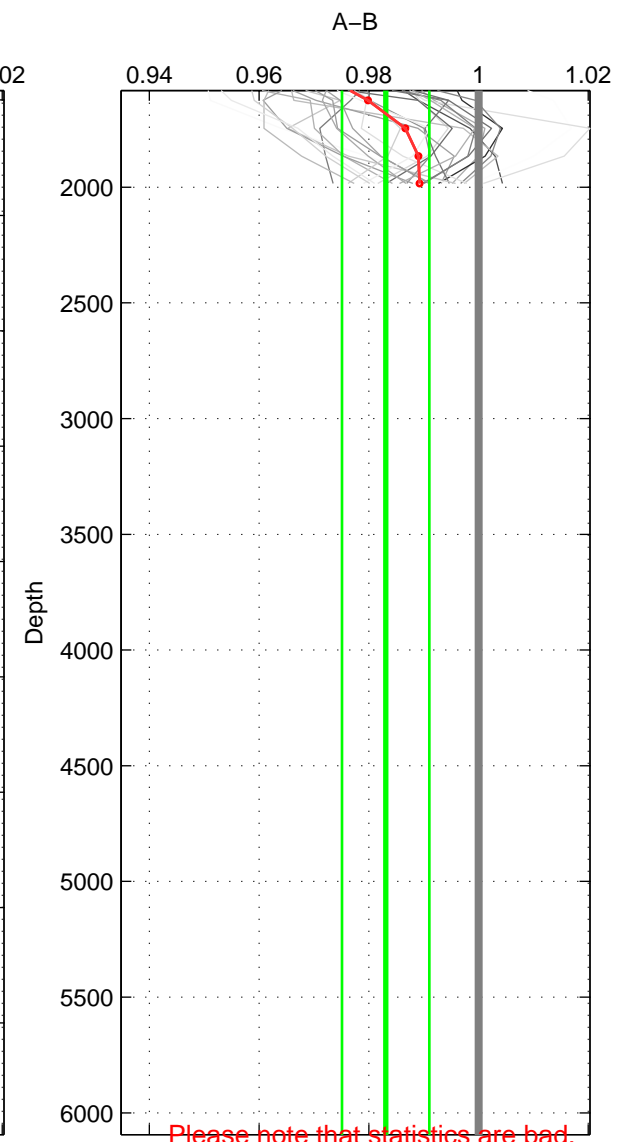

Cruise A (red). Date: Jun 2005 Cruisename: 605-49NZ20050525

Cruise B (blue). Date: Feb 2007 Cruisename: 714-49UP20070118

*** "Favourite" values are means of spaces 1 2.

	Offset	O.StDev	Ratio	R.Stdev	Rating
SIGMA:	-2.912	1.365	0.979	0.010	4
THETA:	-3.020	1.216	0.979	0.010	4
DEPTH:	-2.214	0.936	0.983	0.008	3
FAV. :	-2.966	1.290	0.979	0.010	4

Profiles of A: 19
 Profiles of B: 3
 Diff profs : 29
 WMoffset (A-B): -2.9122
 WMoffset stdev: 1.3653
 WMratio (A/B): 0.97877
 WMratio stdev: 0.010316

Quality (1-5): 4

Profiles of A: 19
 Profiles of B: 3
 Diff profs : 29
 WMoffset (A-B): -3.0203
 WMoffset stdev: 1.2156
 WMratio (A/B): 0.97857
 WMratio stdev: 0.0095523

Quality (1-5): 4

Profiles of A: 19
 Profiles of B: 3
 Diff profs : 29
 WMoffset (A-B): -2.2138
 WMoffset stdev: 0.93636
 WMratio (A/B): 0.98306
 WMratio stdev: 0.0079541

Quality (1-5): 3

Please note that statistics are bad.