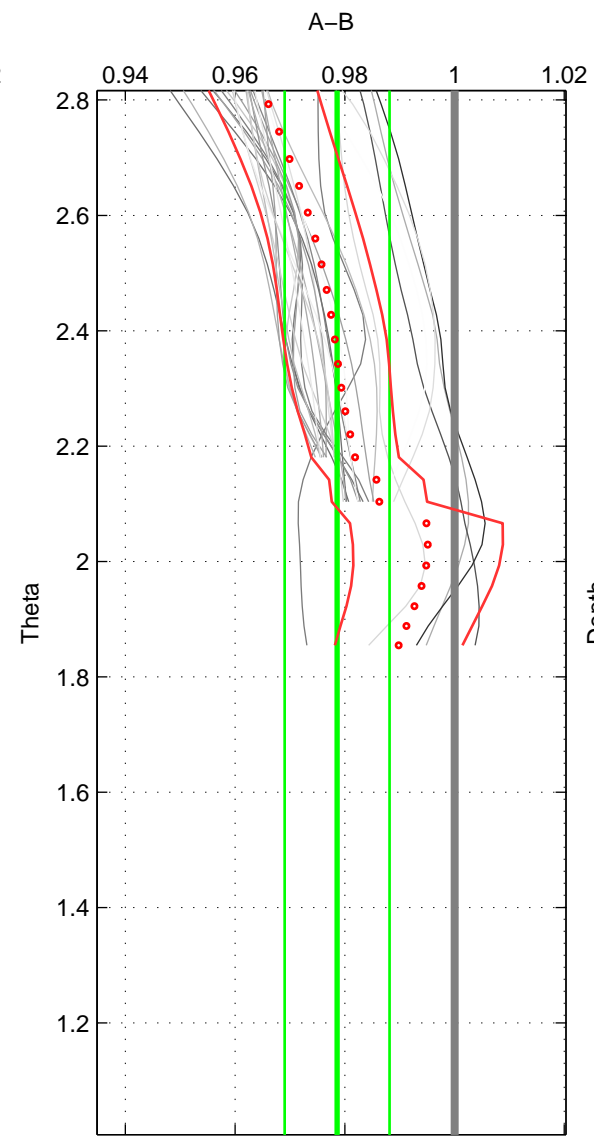

Cruise A (red). Date: Jun 2005 Cruisename: 605-49NZ20050525

Cruise B (blue). Date: Feb 2007 Cruisename: 714-49UP20070118

*** "Favourite" values are means of spaces 1 2.

	Offset	O.StDev	Ratio	R.Stdev	Rating
SIGMA:	-2.912	1.365	0.979	0.010	4
THETA:	-3.020	1.216	0.979	0.010	4
DEPTH:	-2.214	0.936	0.983	0.008	3
FAV. :	-2.966	1.290	0.979	0.010	4

Profiles of A: 19
 Profiles of B: 3
 Diff profs : 29
 WMoffset (A-B): -2.9122
 WMoffset stdev: 1.3653
 WMratio (A/B): 0.97877
 WMratio stdev: 0.010316

Quality (1-5): 4

Profiles of A: 19
 Profiles of B: 3
 Diff profs : 29
 WMoffset (A-B): -3.0203
 WMoffset stdev: 1.2156
 WMratio (A/B): 0.97857
 WMratio stdev: 0.0095523

Quality (1-5): 4

Profiles of A: 19
 Profiles of B: 3
 Diff profs : 29
 WMoffset (A-B): -2.2138
 WMoffset stdev: 0.93636
 WMratio (A/B): 0.98306
 WMratio stdev: 0.0079541

Quality (1-5): 3

Please note that statistics are bad.