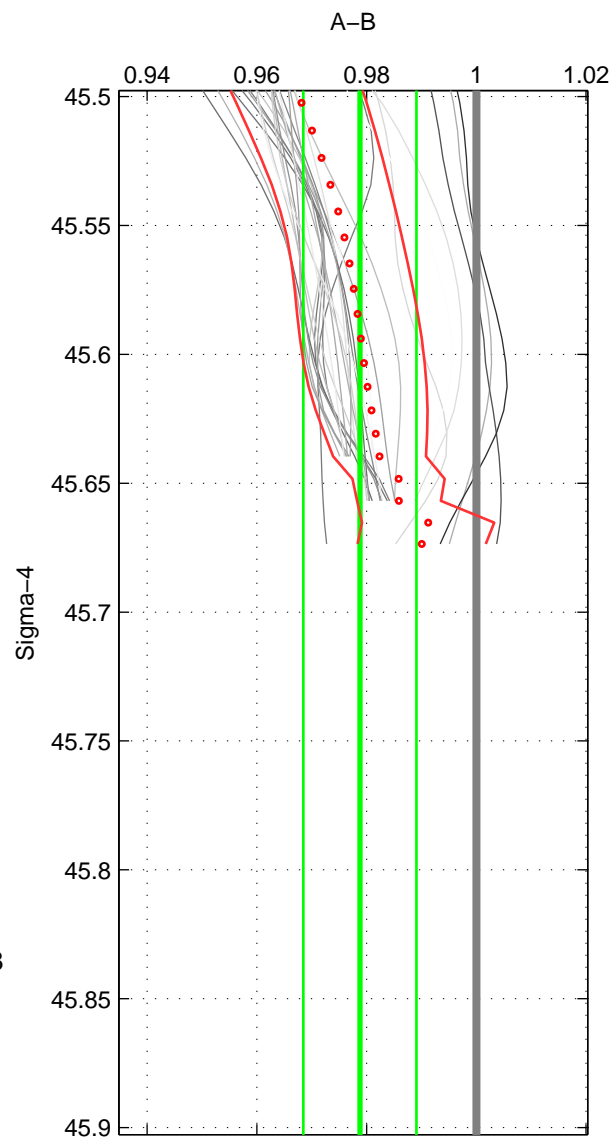

Cruise A (red). Date: Jun 2005 Cruisename: 605-49NZ20050525

Cruise B (blue). Date: Feb 2007 Cruisename: 714-49UP20070118

*** "Favourite" values are means of spaces 1 2.

	Offset	O.StDev	Ratio	R.Stdev	Rating
SIGMA:	-2.912	1.365	0.979	0.010	4
THETA:	-3.020	1.216	0.979	0.010	4
DEPTH:	-2.214	0.936	0.983	0.008	3
FAV. :	-2.966	1.290	0.979	0.010	4

Profiles of A: 19
 Profiles of B: 3
 Diff profs : 29
 WMoffset (A-B): -2.9122
 WMoffset stdev: 1.3653
 WMratio (A/B): 0.97877
 WMratio stdev: 0.010316

Quality (1-5): 4

Profiles of A: 19
 Profiles of B: 3
 Diff profs : 29
 WMoffset (A-B): -3.0203
 WMoffset stdev: 1.2156
 WMratio (A/B): 0.97857
 WMratio stdev: 0.0095523

Quality (1-5): 4

Profiles of A: 19
 Profiles of B: 3
 Diff profs : 29
 WMoffset (A-B): -2.2138
 WMoffset stdev: 0.93636
 WMratio (A/B): 0.98306
 WMratio stdev: 0.0079541

Quality (1-5): 3

Please note that statistics are bad.