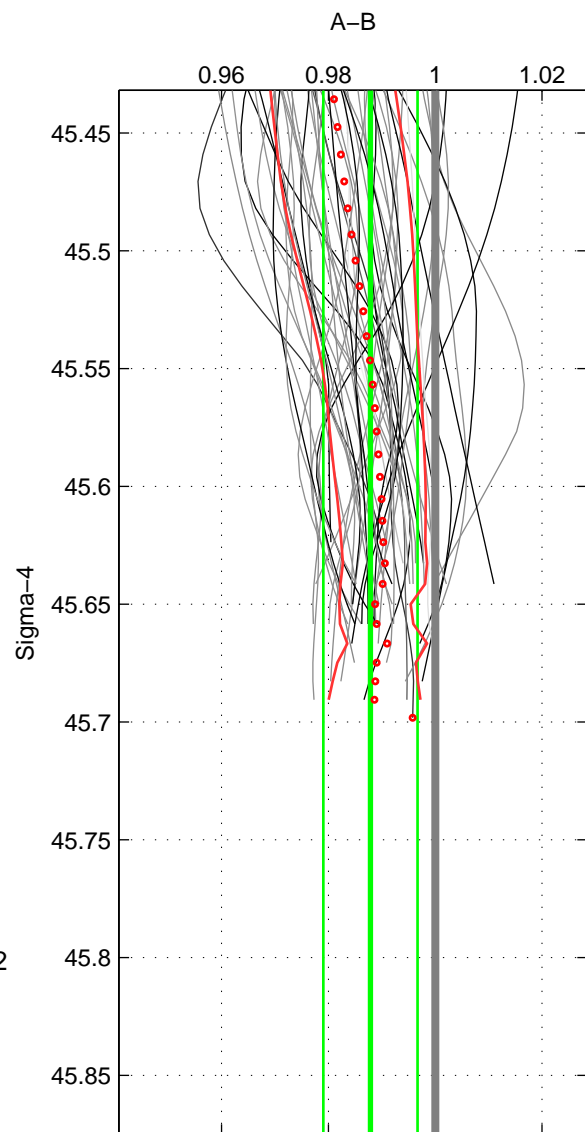

Cruise A (red). Date: Apr 2005 Cruisename: 668-49UF20050419

Cruise B (blue). Date: Feb 2008 Cruisename: 717-49UP20080122

*** "Favourite" values are means of spaces 1 2.

	Offset	O.StDev	Ratio	R.Stdev	Rating
SIGMA:	-1.694	1.232	0.988	0.009	5
THETA:	-1.819	1.159	0.987	0.008	5
DEPTH:	-1.430	0.086	0.990	0.001	3
FAV. :	-1.756	1.195	0.987	0.008	5

Profiles of A: 33
 Profiles of B: 17
 Diff profs : 52
 WMoffset (A-B): -1.6937
 WMoffset stdev: 1.2316
 WMratio (A/B): 0.98786
 WMratio stdev: 0.0088069

Quality (1-5): 5

Profiles of A: 33
 Profiles of B: 17
 Diff profs : 52
 WMoffset (A-B): -1.8188
 WMoffset stdev: 1.1587
 WMratio (A/B): 0.98705
 WMratio stdev: 0.0081884

Quality (1-5): 5

Profiles of A: 33
 Profiles of B: 17
 Diff profs : 52
 WMoffset (A-B): -1.4302
 WMoffset stdev: 0.086
 WMratio (A/B): 0.98954
 WMratio stdev: 0.00054796

Quality (1-5): 3

Please note that statistics are bad.