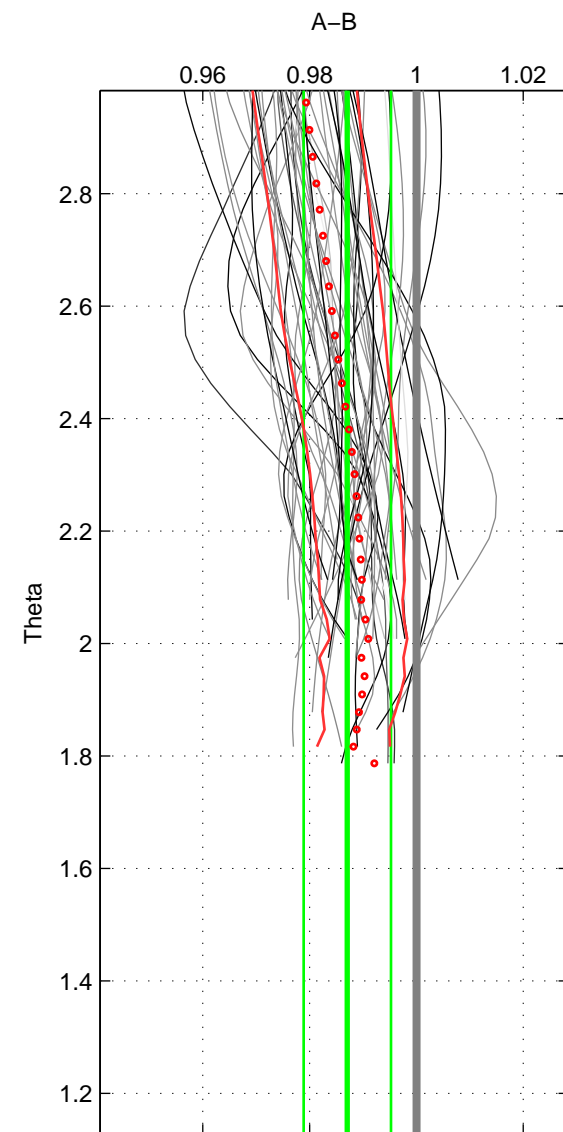

Cruise A (red). Date: Apr 2005 Cruisename: 668-49UF20050419

Cruise B (blue). Date: Feb 2008 Cruisename: 717-49UP20080122

*** "Favourite" values are means of spaces 1 2.

	Offset	O.StDev	Ratio	R.Stdev	Rating
SIGMA:	-1.694	1.232	0.988	0.009	5
THETA:	-1.819	1.159	0.987	0.008	5
DEPTH:	-1.430	0.086	0.990	0.001	3
FAV. :	-1.756	1.195	0.987	0.008	5

Profiles of A: 33
 Profiles of B: 17
 Diff profs : 52
 WMoffset (A-B): -1.6937
 WMoffset stdev: 1.2316
 WMratio (A/B): 0.98786
 WMratio stdev: 0.0088069

Quality (1-5): 5

Profiles of A: 33
 Profiles of B: 17
 Diff profs : 52
 WMoffset (A-B): -1.8188
 WMoffset stdev: 1.1587
 WMratio (A/B): 0.98705
 WMratio stdev: 0.0081884

Quality (1-5): 5

Profiles of A: 33
 Profiles of B: 17
 Diff profs : 52
 WMoffset (A-B): -1.4302
 WMoffset stdev: 0.086
 WMratio (A/B): 0.98954
 WMratio stdev: 0.00054796

Quality (1-5): 3

Please note that statistics are bad.