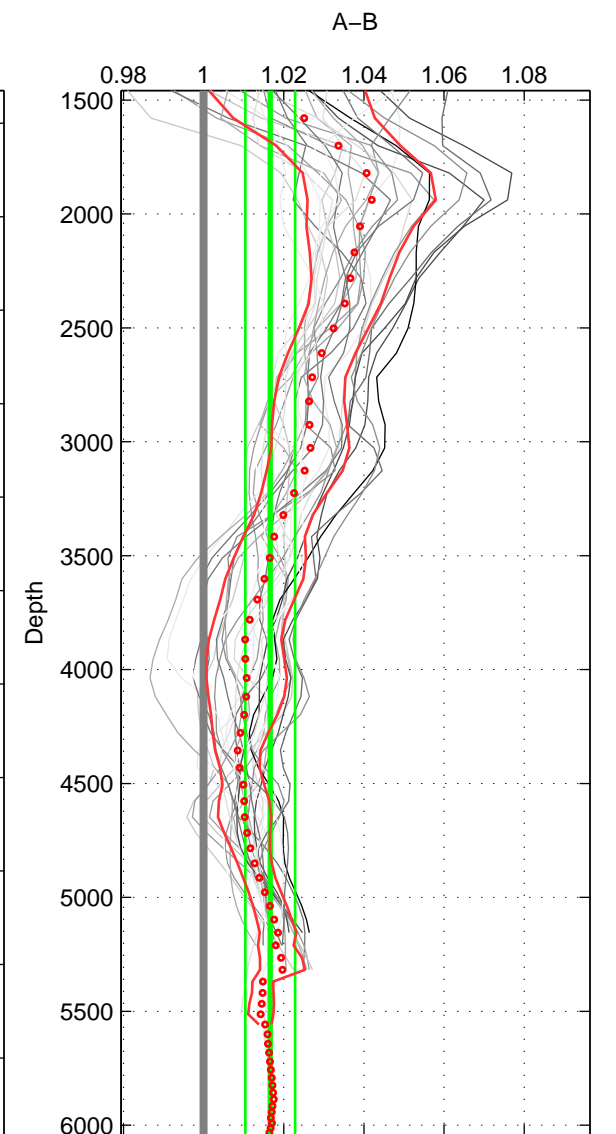

Cruise A (red). Date: Mar 1989. Cruisename: 507-32MW1
 Cruise B (blue). Date: Oct 2007. Cruisename: 613-49N220

*** "Favourite" values are means of spaces 1 2 3.

	Offset	O.StDev	Ratio	R.Stdev	Rating
SIGMA:	3.449	0.885	1.026	0.007	5
THETA:	3.540	0.752	1.027	0.006	5
DEPTH:	2.146	0.794	1.017	0.006	5
FAV. :	3.045	0.810	1.023	0.006	5

Profiles of A: 5
 Profiles of B: 7
 Diff profs : 27
 WMoffset (A-B): 3.4491
 WMoffset stdev: 0.88542
 WMratio (A/B): 1.0261
 WMratio stdev: 0.006872

Quality (1-5): 5

Profiles of A: 5
 Profiles of B: 7
 Diff profs : 27
 WMoffset (A-B): 3.5402
 WMoffset stdev: 0.75198
 WMratio (A/B): 1.0268
 WMratio stdev: 0.0057796

Quality (1-5): 5

Profiles of A: 5
 Profiles of B: 7
 Diff profs : 27
 WMoffset (A-B): 2.1463
 WMoffset stdev: 0.79367
 WMratio (A/B): 1.0166
 WMratio stdev: 0.0062188

Quality (1-5): 5