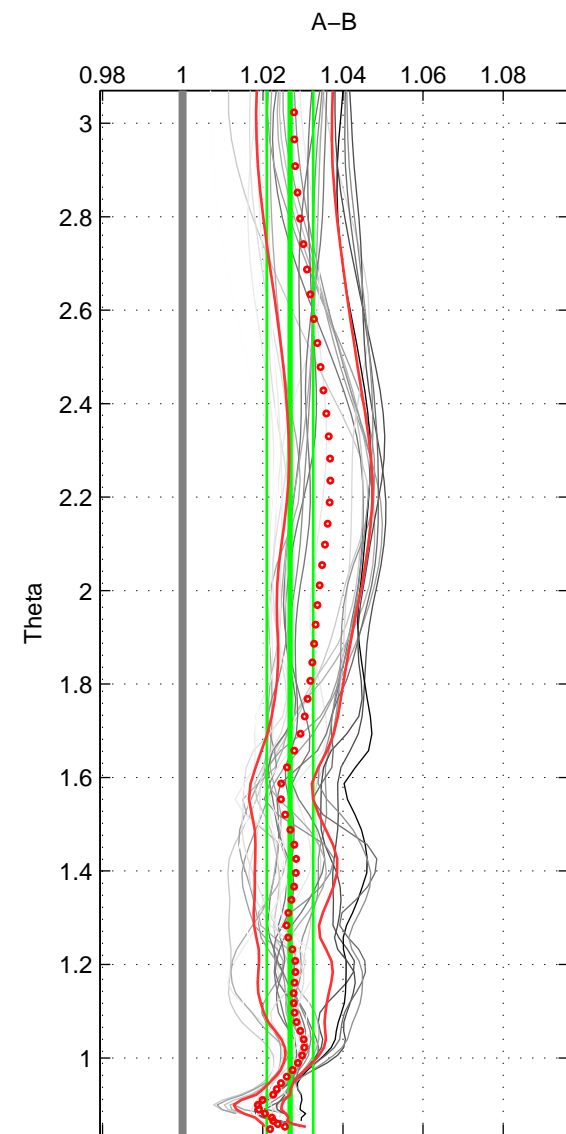

Cruise A (red). Date: Mar 1989. Cruisename: 507-32MW1
 Cruise B (blue). Date: Oct 2007. Cruisename: 613-49N220

*** "Favourite" values are means of spaces 1 2 3.

	Offset	O.StDev	Ratio	R.Stdev	Rating
SIGMA:	3.449	0.885	1.026	0.007	5
THETA:	3.540	0.752	1.027	0.006	5
DEPTH:	2.146	0.794	1.017	0.006	5
FAV. :	3.045	0.810	1.023	0.006	5

Profiles of A: 5
 Profiles of B: 7
 Diff profs : 27
 WMoffset (A-B): 3.4491
 WMoffset stdev: 0.88542
 WMratio (A/B): 1.0261
 WMratio stdev: 0.006872

Quality (1-5): 5

Profiles of A: 5
 Profiles of B: 7
 Diff profs : 27
 WMoffset (A-B): 3.5402
 WMoffset stdev: 0.75198
 WMratio (A/B): 1.0268
 WMratio stdev: 0.0057796

Quality (1-5): 5

Profiles of A: 5
 Profiles of B: 7
 Diff profs : 27
 WMoffset (A-B): 2.1463
 WMoffset stdev: 0.79367
 WMratio (A/B): 1.0166
 WMratio stdev: 0.0062188

Quality (1-5): 5