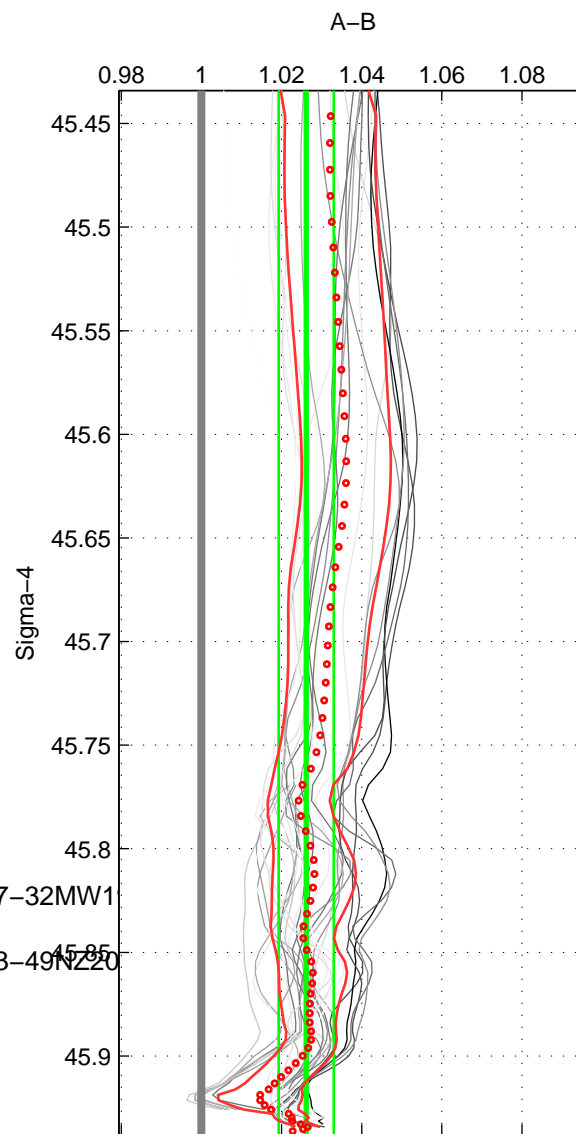

Cruise A (red). Date: Mar 1989. Cruisename: 507-32MW1
 Cruise B (blue). Date: Oct 2007. Cruisename: 613-49N220

*** "Favourite" values are means of spaces 1 2 3.

	Offset	O.StDev	Ratio	R.Stdev	Rating
SIGMA:	3.449	0.885	1.026	0.007	5
THETA:	3.540	0.752	1.027	0.006	5
DEPTH:	2.146	0.794	1.017	0.006	5
FAV. :	3.045	0.810	1.023	0.006	5

Profiles of A: 5
 Profiles of B: 7
 Diff profs : 27
 WMoffset (A-B): 3.4491
 WMoffset stdev: 0.88542
 WMratio (A/B): 1.0261
 WMratio stdev: 0.006872

Quality (1-5): 5

Profiles of A: 5
 Profiles of B: 7
 Diff profs : 27
 WMoffset (A-B): 3.5402
 WMoffset stdev: 0.75198
 WMratio (A/B): 1.0268
 WMratio stdev: 0.0057796

Quality (1-5): 5

Profiles of A: 5
 Profiles of B: 7
 Diff profs : 27
 WMoffset (A-B): 2.1463
 WMoffset stdev: 0.79367
 WMratio (A/B): 1.0166
 WMratio stdev: 0.0062188

Quality (1-5): 5