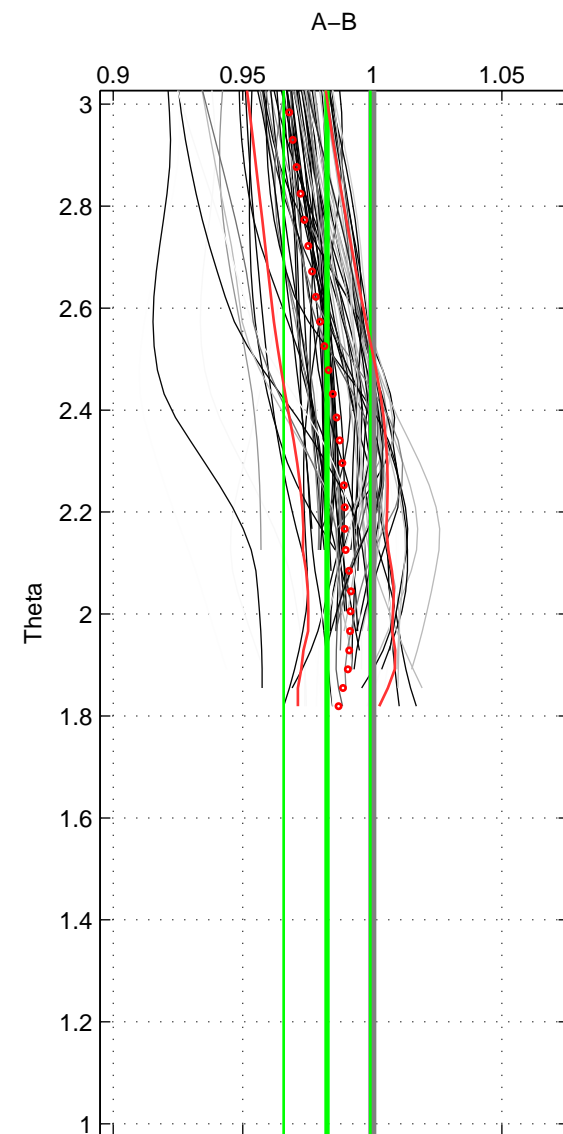

Cruise A (red). Date: Jul 2005 Cruisename: 669-49UF20050615

Cruise B (blue). Date: Feb 2007 Cruisename: 714-49UP20070118

*** "Favourite" values are means of spaces 1 2.

	Offset	O.StDev	Ratio	R.Stdev	Rating
SIGMA:	-2.297	2.365	0.984	0.015	5
THETA:	-2.573	2.518	0.982	0.017	5
DEPTH:	-1.712	0.375	0.988	0.003	3
FAV. :	-2.435	2.441	0.983	0.016	5

Profiles of A: 42
 Profiles of B: 42
 Diff profs : 77
 WMoffset (A-B): -2.2971
 WMoffset stdev: 2.3647
 WMratio (A/B): 0.9844
 WMratio stdev: 0.015318

Quality (1-5): 5

Profiles of A: 42
 Profiles of B: 42
 Diff profs : 77
 WMoffset (A-B): -2.5725
 WMoffset stdev: 2.5178
 WMratio (A/B): 0.9825
 WMratio stdev: 0.016695

Quality (1-5): 5

Profiles of A: 42
 Profiles of B: 42
 Diff profs : 77
 WMoffset (A-B): -1.7116
 WMoffset stdev: 0.37458
 WMratio (A/B): 0.98816
 WMratio stdev: 0.0028938

Quality (1-5): 3

Please note that statistics are bad.