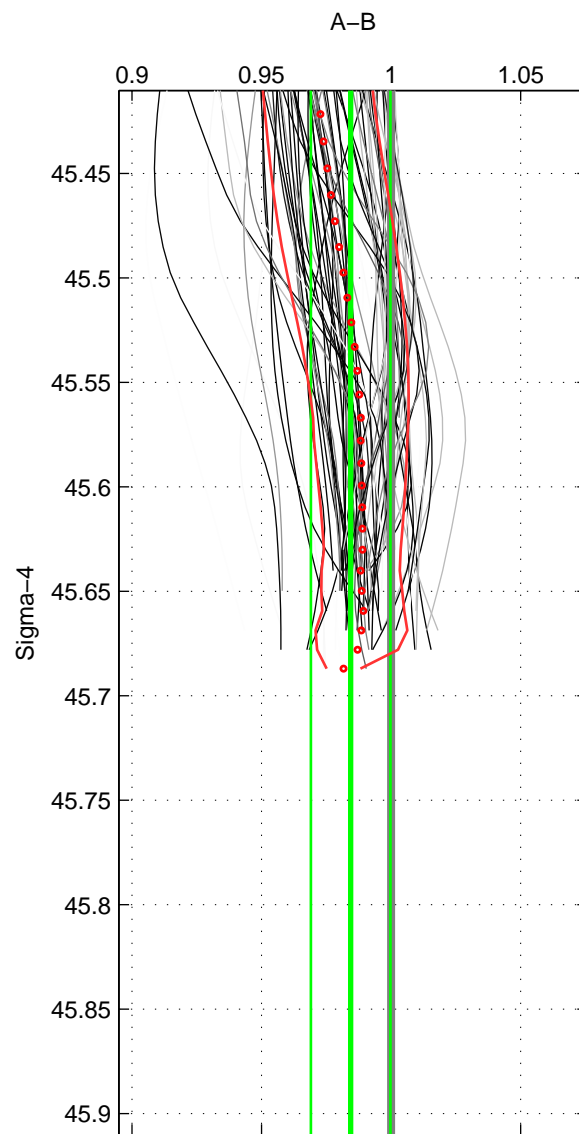

Cruise A (red). Date: Jul 2005 Cruisename: 669-49UF20050615

Cruise B (blue). Date: Feb 2007 Cruisename: 714-49UP20070118

*** "Favourite" values are means of spaces 1 2.

	Offset	O.StDev	Ratio	R.Stdev	Rating
SIGMA:	-2.297	2.365	0.984	0.015	5
THETA:	-2.573	2.518	0.982	0.017	5
DEPTH:	-1.712	0.375	0.988	0.003	3
FAV. :	-2.435	2.441	0.983	0.016	5

Profiles of A: 42
 Profiles of B: 42
 Diff profs : 77
 WMoffset (A-B): -2.2971
 WMoffset stdev: 2.3647
 WMratio (A/B): 0.9844
 WMratio stdev: 0.015318

Quality (1-5): 5

Profiles of A: 42
 Profiles of B: 42
 Diff profs : 77
 WMoffset (A-B): -2.5725
 WMoffset stdev: 2.5178
 WMratio (A/B): 0.9825
 WMratio stdev: 0.016695

Quality (1-5): 5

Profiles of A: 42
 Profiles of B: 42
 Diff profs : 77
 WMoffset (A-B): -1.7116
 WMoffset stdev: 0.37458
 WMratio (A/B): 0.98816
 WMratio stdev: 0.0028938

Quality (1-5): 3

Please note that statistics are bad.