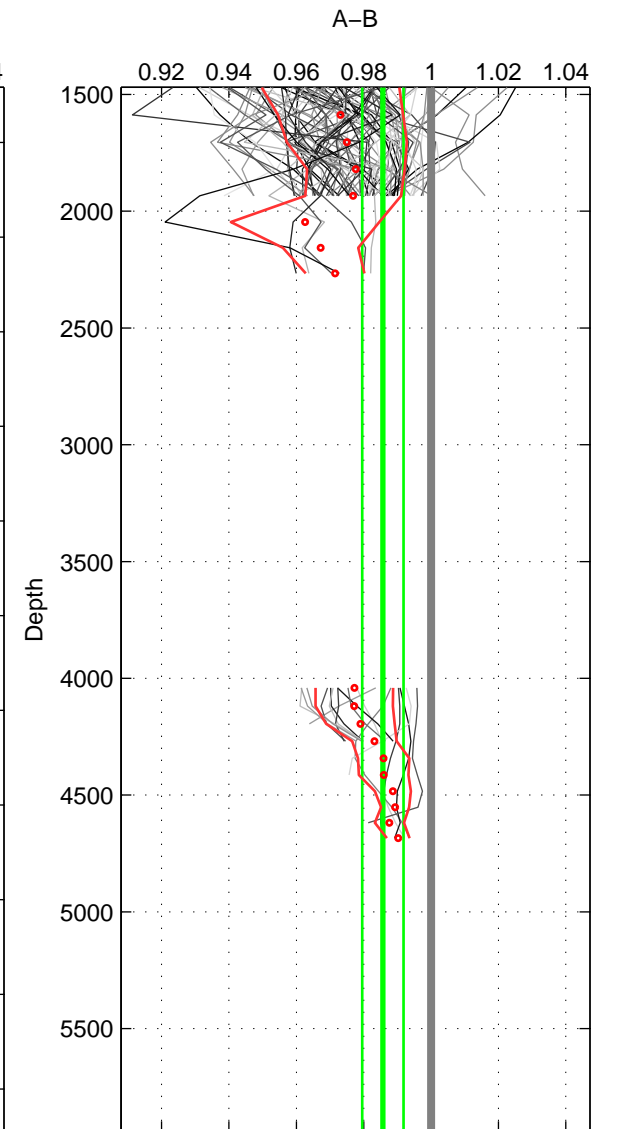

Cruise A (red). Date: Jul 2011 Cruisename: 626-49RY20110515
 Cruise B (blue). Date: Jul 2005 Cruisename: 669-49UF20050615

*** "Favourite" values are means of spaces 1 2.

	Offset	O.StDev	Ratio	R.Stdev	Rating
SIGMA:	-3.082	0.392	0.977	0.003	5
THETA:	-2.968	0.631	0.978	0.005	5
DEPTH:	-1.863	0.794	0.986	0.006	4
FAV. :	-3.025	0.512	0.977	0.004	5

Profiles of A: 71
 Profiles of B: 14
 Diff profs : 92
 WMoffset (A-B): -3.0822
 WMoffset stdev: 0.39239
 WMratio (A/B): 0.97658
 WMratio stdev: 0.002992

Quality (1-5): 5

Profiles of A: 71
 Profiles of B: 14
 Diff profs : 92
 WMoffset (A-B): -2.9678
 WMoffset stdev: 0.6311
 WMratio (A/B): 0.97787
 WMratio stdev: 0.0047778

Quality (1-5): 5

Profiles of A: 71
 Profiles of B: 14
 Diff profs : 92
 WMoffset (A-B): -1.8626
 WMoffset stdev: 0.79406
 WMratio (A/B): 0.9857
 WMratio stdev: 0.0061145

Quality (1-5): 4