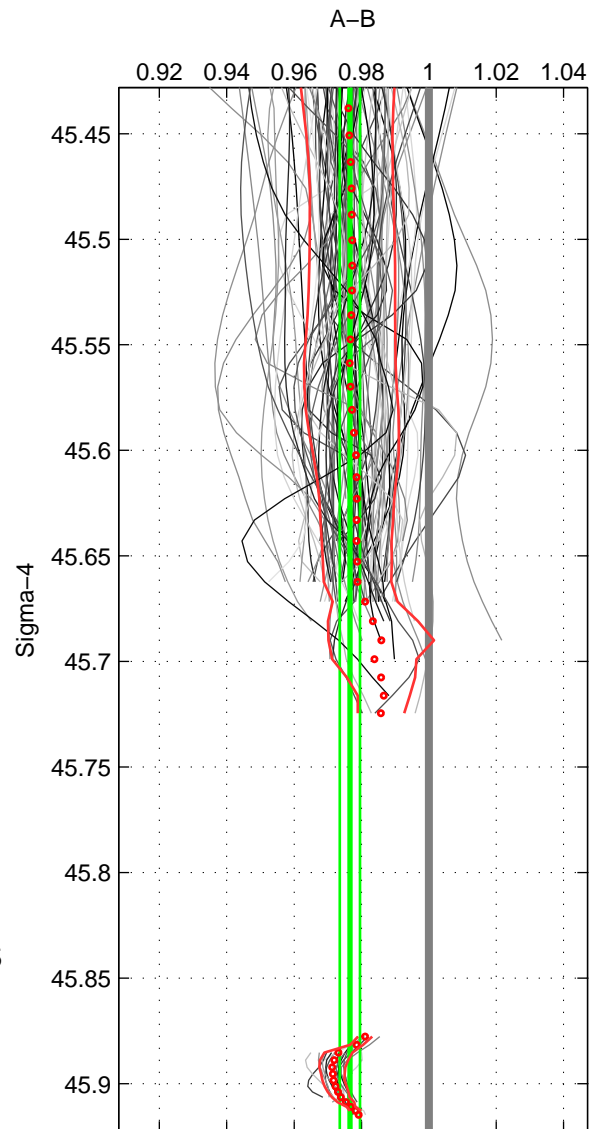

Cruise A (red). Date: Jul 2011 Cruisename: 626-49RY20110515
 Cruise B (blue). Date: Jul 2005 Cruisename: 669-49UF20050615

*** "Favourite" values are means of spaces 1 2.

	Offset	O.StDev	Ratio	R.Stdev	Rating
SIGMA:	-3.082	0.392	0.977	0.003	5
THETA:	-2.968	0.631	0.978	0.005	5
DEPTH:	-1.863	0.794	0.986	0.006	4
FAV. :	-3.025	0.512	0.977	0.004	5

Profiles of A: 71
 Profiles of B: 14
 Diff profs : 92
 WMoffset (A-B): -3.0822
 WMoffset stdev: 0.39239
 WMratio (A/B): 0.97658
 WMratio stdev: 0.002992

Quality (1-5): 5

Profiles of A: 71
 Profiles of B: 14
 Diff profs : 92
 WMoffset (A-B): -2.9678
 WMoffset stdev: 0.6311
 WMratio (A/B): 0.97787
 WMratio stdev: 0.0047778

Quality (1-5): 5

Profiles of A: 71
 Profiles of B: 14
 Diff profs : 92
 WMoffset (A-B): -1.8626
 WMoffset stdev: 0.79406
 WMratio (A/B): 0.9857
 WMratio stdev: 0.0061145

Quality (1-5): 4