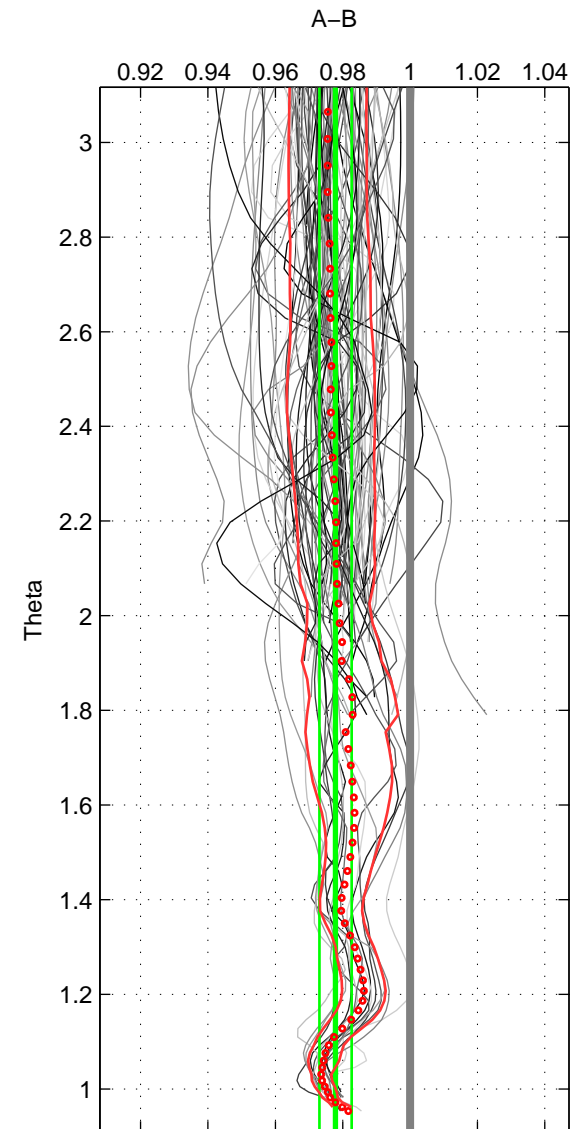

Cruise A (red). Date: Jul 2011 Cruisename: 626-49RY20110515
 Cruise B (blue). Date: Jul 2005 Cruisename: 669-49UF20050615

*** "Favourite" values are means of spaces 1 2.

	Offset	O.StDev	Ratio	R.Stdev	Rating
SIGMA:	-3.082	0.392	0.977	0.003	5
THETA:	-2.968	0.631	0.978	0.005	5
DEPTH:	-1.863	0.794	0.986	0.006	4
FAV. :	-3.025	0.512	0.977	0.004	5

Profiles of A: 71
 Profiles of B: 14
 Diff profs : 92
 WMoffset (A-B): -3.0822
 WMoffset stdev: 0.39239
 WMratio (A/B): 0.97658
 WMratio stdev: 0.002992

Quality (1-5): 5

Profiles of A: 71
 Profiles of B: 14
 Diff profs : 92
 WMoffset (A-B): -2.9678
 WMoffset stdev: 0.6311
 WMratio (A/B): 0.97787
 WMratio stdev: 0.0047778

Quality (1-5): 5

Profiles of A: 71
 Profiles of B: 14
 Diff profs : 92
 WMoffset (A-B): -1.8626
 WMoffset stdev: 0.79406
 WMratio (A/B): 0.9857
 WMratio stdev: 0.0061145

Quality (1-5): 4