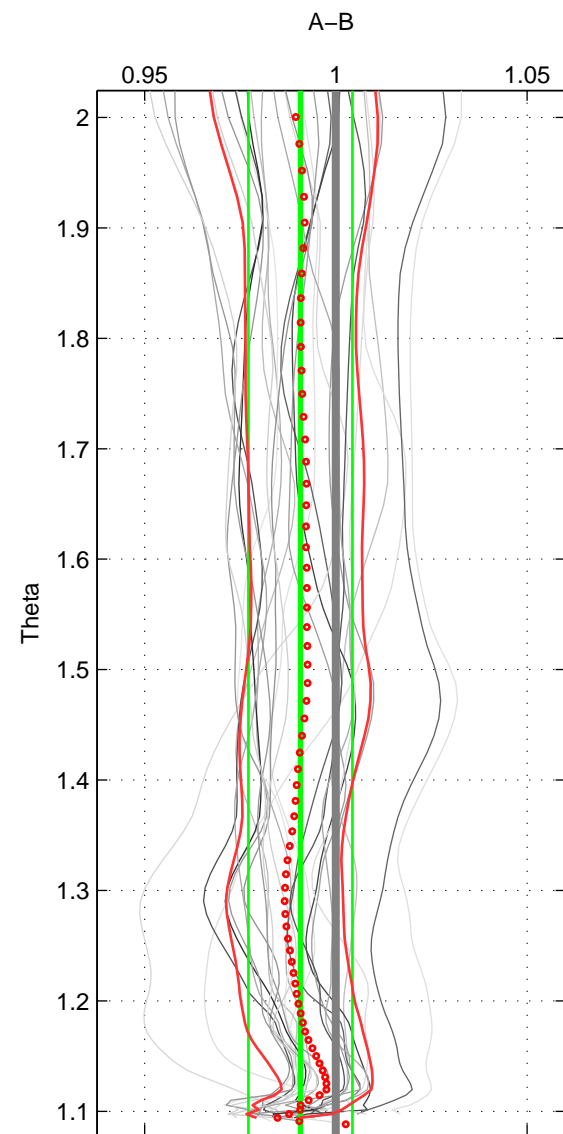

Cruise A (red). Date: Aug 1985 Cruisename: 496-325019850804

Cruise B (blue). Date: Aug 1993 Cruisename: 498-325019930705

*** "Favourite" values are means of spaces 1 2 3.

	Offset	O.StDev	Ratio	R.Stdev	Rating
SIGMA:	-1.541	2.214	0.991	0.013	5
THETA:	-1.557	2.257	0.991	0.014	5
DEPTH:	-1.681	1.982	0.990	0.012	5
FAV. :	-1.593	2.151	0.990	0.013	5

Profiles of A: 4
 Profiles of B: 7
 Diff profs : 24
 WMoffset (A-B): -1.5414
 WMoffset stdev: 2.2145
 WMratio (A/B): 0.99081
 WMratio stdev: 0.013357

Quality (1-5): 5

Profiles of A: 4
 Profiles of B: 7
 Diff profs : 24
 WMoffset (A-B): -1.5568
 WMoffset stdev: 2.2566
 WMratio (A/B): 0.99071
 WMratio stdev: 0.01359

Quality (1-5): 5

Profiles of A: 4
 Profiles of B: 7
 Diff profs : 24
 WMoffset (A-B): -1.6807
 WMoffset stdev: 1.9822
 WMratio (A/B): 0.9898
 WMratio stdev: 0.01212

Quality (1-5): 5