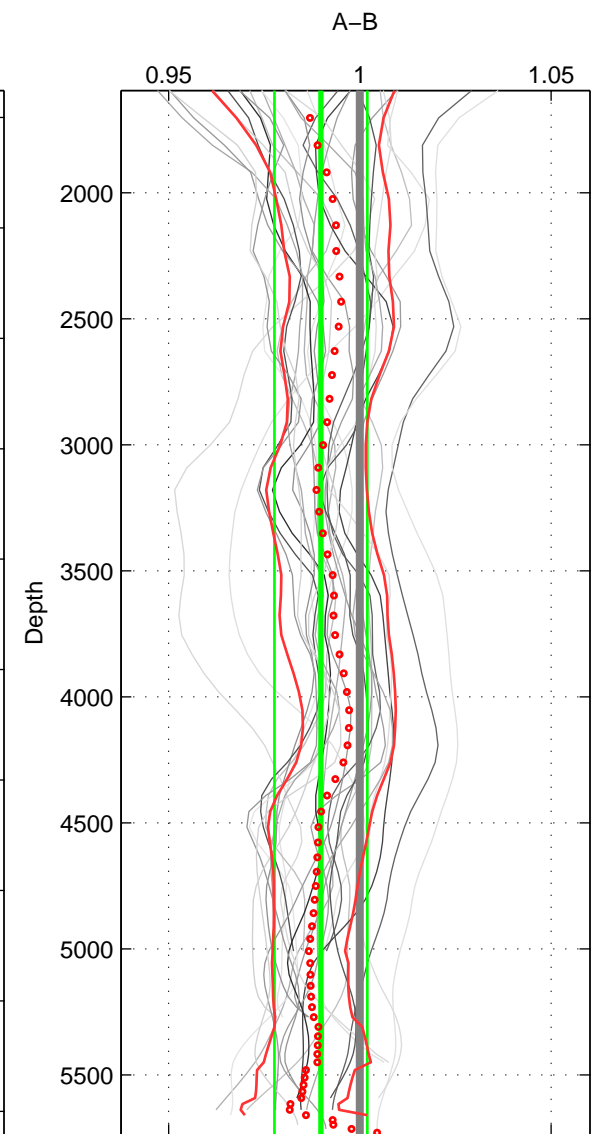

Cruise A (red). Date: Aug 1985 Cruisename: 496-325019850804

Cruise B (blue). Date: Aug 1993 Cruisename: 498-325019930705

*** "Favourite" values are means of spaces 1 2 3.

	Offset	O.StDev	Ratio	R.Stdev	Rating
SIGMA:	-1.541	2.214	0.991	0.013	5
THETA:	-1.557	2.257	0.991	0.014	5
DEPTH:	-1.681	1.982	0.990	0.012	5
FAV. :	-1.593	2.151	0.990	0.013	5

Profiles of A: 4
 Profiles of B: 7
 Diff profs : 24
 WMoffset (A-B): -1.5414
 WMoffset stdev: 2.2145
 WMratio (A/B): 0.99081
 WMratio stdev: 0.013357

Quality (1-5): 5

Profiles of A: 4
 Profiles of B: 7
 Diff profs : 24
 WMoffset (A-B): -1.5568
 WMoffset stdev: 2.2566
 WMratio (A/B): 0.99071
 WMratio stdev: 0.01359

Quality (1-5): 5

Profiles of A: 4
 Profiles of B: 7
 Diff profs : 24
 WMoffset (A-B): -1.6807
 WMoffset stdev: 1.9822
 WMratio (A/B): 0.9898
 WMratio stdev: 0.01212

Quality (1-5): 5