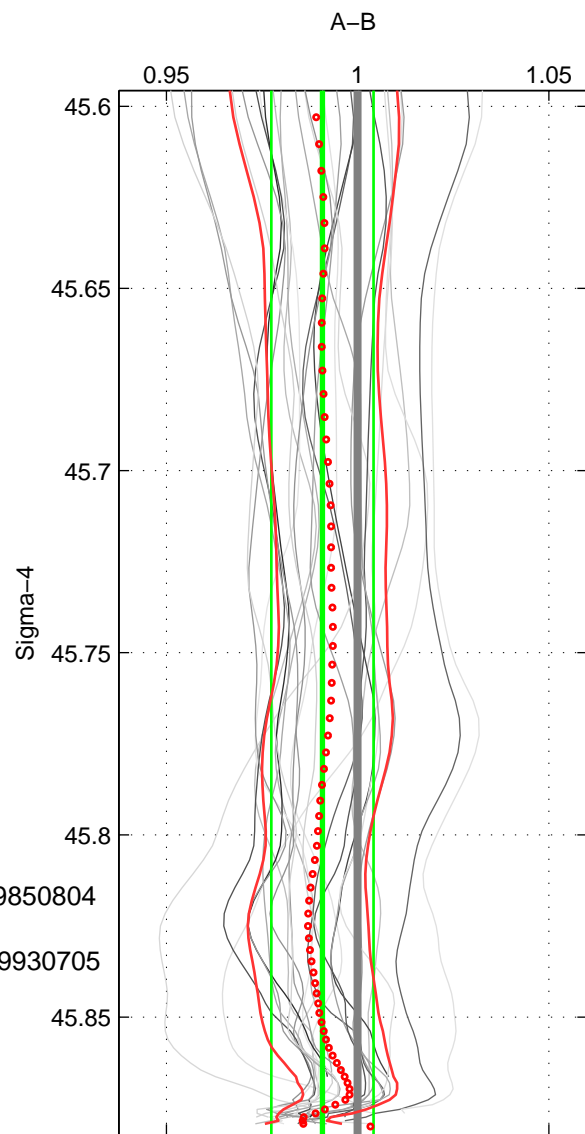

Cruise A (red). Date: Aug 1985 Cruisename: 496-325019850804

Cruise B (blue). Date: Aug 1993 Cruisename: 498-325019930705

*** "Favourite" values are means of spaces 1 2 3.

	Offset	O.StDev	Ratio	R.Stdev	Rating
SIGMA:	-1.541	2.214	0.991	0.013	5
THETA:	-1.557	2.257	0.991	0.014	5
DEPTH:	-1.681	1.982	0.990	0.012	5
FAV. :	-1.593	2.151	0.990	0.013	5

Profiles of A: 4
 Profiles of B: 7
 Diff profs : 24
 WMoffset (A-B): -1.5414
 WMoffset stdev: 2.2145
 WMratio (A/B): 0.99081
 WMratio stdev: 0.013357

Quality (1-5): 5

Profiles of A: 4
 Profiles of B: 7
 Diff profs : 24
 WMoffset (A-B): -1.5568
 WMoffset stdev: 2.2566
 WMratio (A/B): 0.99071
 WMratio stdev: 0.01359

Quality (1-5): 5

Profiles of A: 4
 Profiles of B: 7
 Diff profs : 24
 WMoffset (A-B): -1.6807
 WMoffset stdev: 1.9822
 WMratio (A/B): 0.9898
 WMratio stdev: 0.01212

Quality (1-5): 5