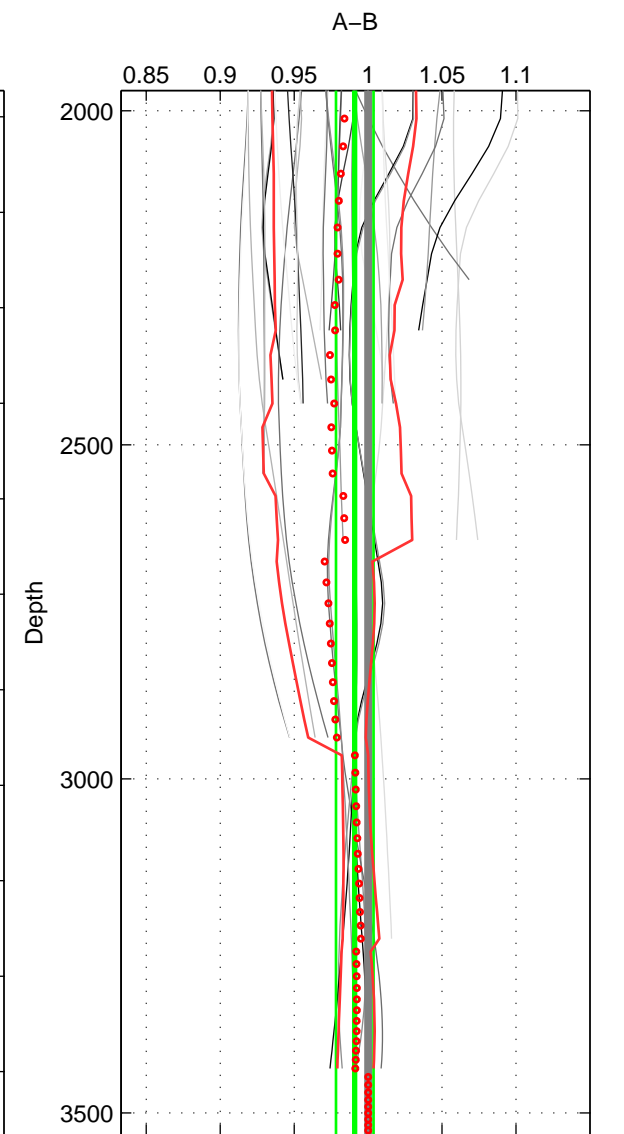

Cruise A (red). Date: Aug 1993 Cruisename: 87-58JH19930730

Cruise B (blue). Date: May 1995 Cruisename: 92-58JH19950427

\*\*\* "Favourite" values are means of spaces 2 3.

	Offset	O.StDev	Ratio	R.Stdev	Rating
SIGMA:	-0.574	0.448	0.948	0.040	3
THETA:	-0.337	0.267	0.970	0.023	4
DEPTH:	-0.103	0.145	0.991	0.013	4
FAV. :	-0.220	0.206	0.981	0.018	4

Profiles of A: 7  
 Profiles of B: 10  
 Diff profs : 33  
 WMoffset (A-B): -0.57439  
 WMoffset stdev: 0.44791  
 WMratio (A/B): 0.94847  
 WMratio stdev: 0.039793

Quality (1-5): 3

Profiles of A: 7  
 Profiles of B: 10  
 Diff profs : 33  
 WMoffset (A-B): -0.33699  
 WMoffset stdev: 0.26701  
 WMratio (A/B): 0.97036  
 WMratio stdev: 0.023435

Quality (1-5): 4

Profiles of A: 7  
 Profiles of B: 10  
 Diff profs : 33  
 WMoffset (A-B): -0.10273  
 WMoffset stdev: 0.14453  
 WMratio (A/B): 0.99096  
 WMratio stdev: 0.012734

Quality (1-5): 4