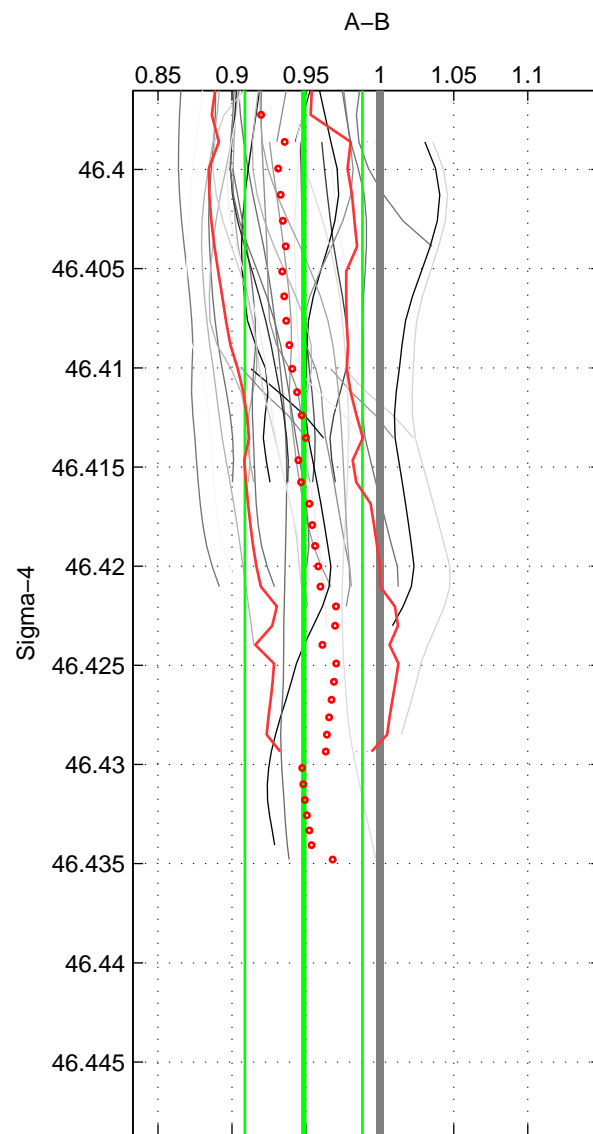

Cruise A (red). Date: Aug 1993 Cruisename: 87-58JH19930730

Cruise B (blue). Date: May 1995 Cruisename: 92-58JH19950427

\*\*\* "Favourite" values are means of spaces 2 3.

	Offset	O.StDev	Ratio	R.Stdev	Rating
SIGMA:	-0.574	0.448	0.948	0.040	3
THETA:	-0.337	0.267	0.970	0.023	4
DEPTH:	-0.103	0.145	0.991	0.013	4
FAV. :	-0.220	0.206	0.981	0.018	4

Profiles of A: 7  
 Profiles of B: 10  
 Diff profs : 33  
 WMoffset (A-B): -0.57439  
 WMoffset stdev: 0.44791  
 WMratio (A/B): 0.94847  
 WMratio stdev: 0.039793

Quality (1-5): 3

Profiles of A: 7  
 Profiles of B: 10  
 Diff profs : 33  
 WMoffset (A-B): -0.33699  
 WMoffset stdev: 0.26701  
 WMratio (A/B): 0.97036  
 WMratio stdev: 0.023435

Quality (1-5): 4

Profiles of A: 7  
 Profiles of B: 10  
 Diff profs : 33  
 WMoffset (A-B): -0.10273  
 WMoffset stdev: 0.14453  
 WMratio (A/B): 0.99096  
 WMratio stdev: 0.012734

Quality (1-5): 4