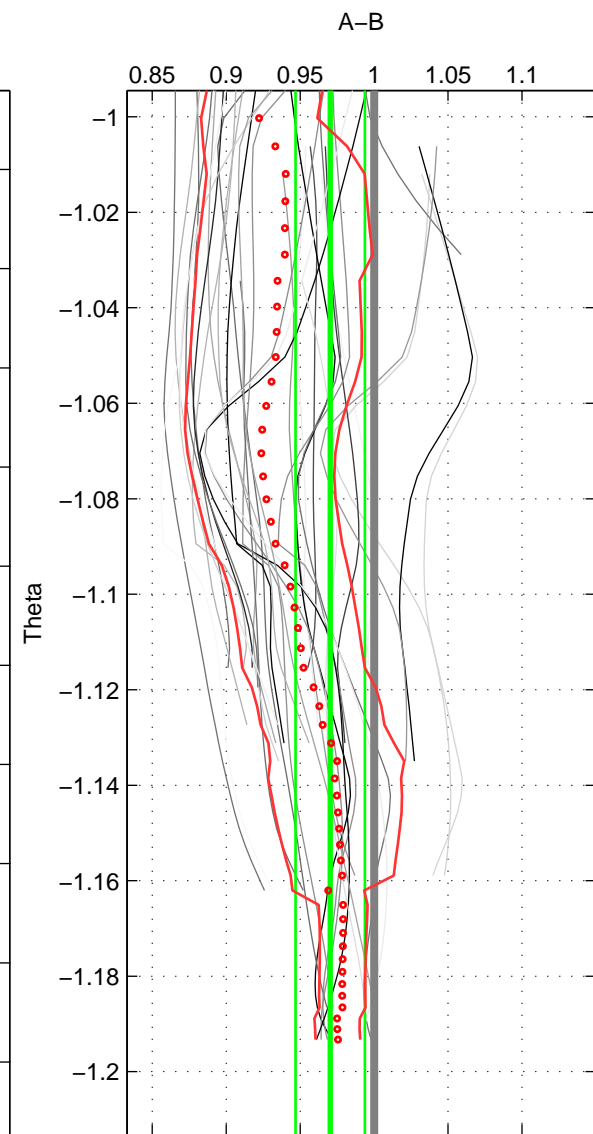

Cruise A (red). Date: Aug 1993 Cruisename: 87-58JH19930730

Cruise B (blue). Date: May 1995 Cruisename: 92-58JH19950427

\*\*\* "Favourite" values are means of spaces 2 3.

	Offset	O.StDev	Ratio	R.Stdev	Rating
SIGMA:	-0.574	0.448	0.948	0.040	3
THETA:	-0.337	0.267	0.970	0.023	4
DEPTH:	-0.103	0.145	0.991	0.013	4
FAV. :	-0.220	0.206	0.981	0.018	4

Profiles of A: 7  
 Profiles of B: 10  
 Diff profs : 33  
 WMoffset (A-B): -0.57439  
 WMoffset stdev: 0.44791  
 WMratio (A/B): 0.94847  
 WMratio stdev: 0.039793

Quality (1-5): 3

Profiles of A: 7  
 Profiles of B: 10  
 Diff profs : 33  
 WMoffset (A-B): -0.33699  
 WMoffset stdev: 0.26701  
 WMratio (A/B): 0.97036  
 WMratio stdev: 0.023435

Quality (1-5): 4

Profiles of A: 7  
 Profiles of B: 10  
 Diff profs : 33  
 WMoffset (A-B): -0.10273  
 WMoffset stdev: 0.14453  
 WMratio (A/B): 0.99096  
 WMratio stdev: 0.012734

Quality (1-5): 4