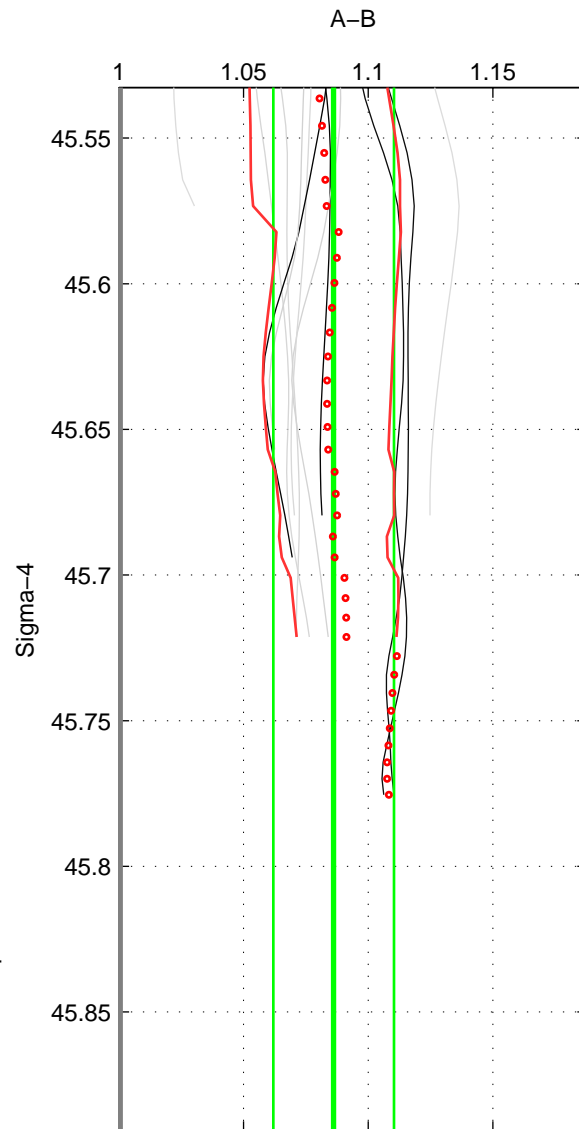

Cruise A (red). Date: Jun 1998 Cruisename: 565-49HO19980601

Cruise B (blue). Date: Jun 2001 Cruisename: 591-49NZ20010604

*** "Favourite" values are means of spaces 1 2.

	Offset	O.StDev	Ratio	R.Stdev	Rating
SIGMA:	13.774	3.880	1.086	0.024	4
THETA:	14.555	4.155	1.092	0.027	4
DEPTH:	14.952	2.009	1.094	0.013	3
FAV. :	14.165	4.018	1.089	0.026	4

Profiles of A: 5
 Profiles of B: 6
 Diff profs : 11
 WMoffset (A-B): 13.7744
 WMoffset stdev: 3.8804
 WMratio (A/B): 1.0862
 WMratio stdev: 0.024206

Quality (1-5): 4

Profiles of A: 5
 Profiles of B: 6
 Diff profs : 13
 WMoffset (A-B): 14.5548
 WMoffset stdev: 4.1554
 WMratio (A/B): 1.0923
 WMratio stdev: 0.027266

Quality (1-5): 4

Profiles of A: 5
 Profiles of B: 6
 Diff profs : 11
 WMoffset (A-B): 14.952
 WMoffset stdev: 2.0095
 WMratio (A/B): 1.0936
 WMratio stdev: 0.01257

Quality (1-5): 3

Please note that statistics are bad.