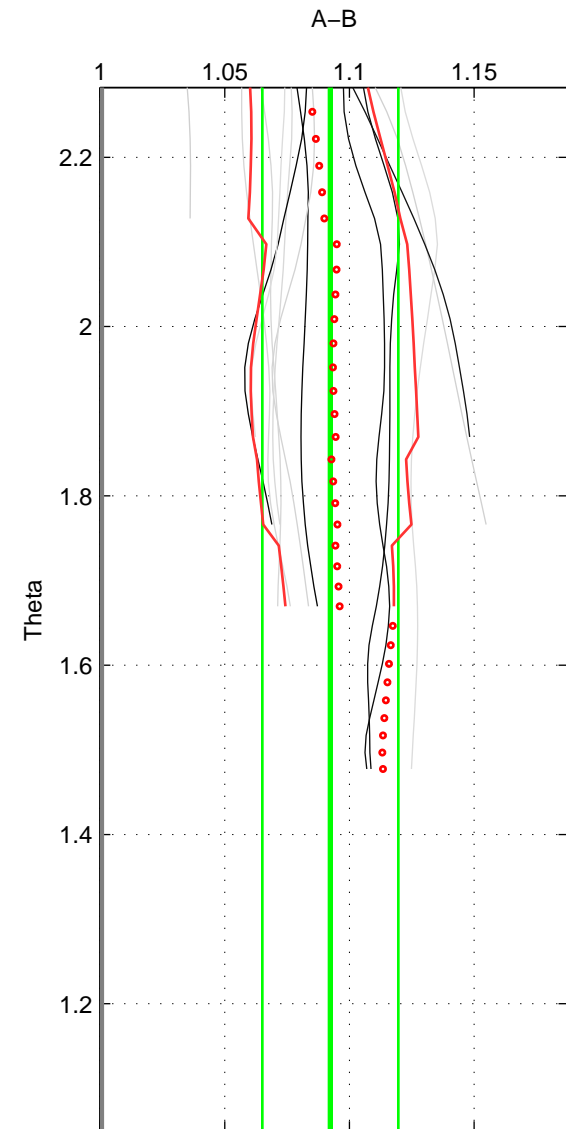

Cruise A (red). Date: Jun 1998 Cruisename: 565-49HO19980601

Cruise B (blue). Date: Jun 2001 Cruisename: 591-49NZ20010604

*** "Favourite" values are means of spaces 1 2.

	Offset	O.StDev	Ratio	R.Stdev	Rating
SIGMA:	13.774	3.880	1.086	0.024	4
THETA:	14.555	4.155	1.092	0.027	4
DEPTH:	14.952	2.009	1.094	0.013	3
FAV. :	14.165	4.018	1.089	0.026	4

Profiles of A: 5
 Profiles of B: 6
 Diff profs : 11
 WMoffset (A-B): 13.7744
 WMoffset stdev: 3.8804
 WMratio (A/B): 1.0862
 WMratio stdev: 0.024206

Quality (1-5): 4

Profiles of A: 5
 Profiles of B: 6
 Diff profs : 13
 WMoffset (A-B): 14.5548
 WMoffset stdev: 4.1554
 WMratio (A/B): 1.0923
 WMratio stdev: 0.027266

Quality (1-5): 4

Profiles of A: 5
 Profiles of B: 6
 Diff profs : 11
 WMoffset (A-B): 14.952
 WMoffset stdev: 2.0095
 WMratio (A/B): 1.0936
 WMratio stdev: 0.01257

Quality (1-5): 3

Please note that statistics are bad.