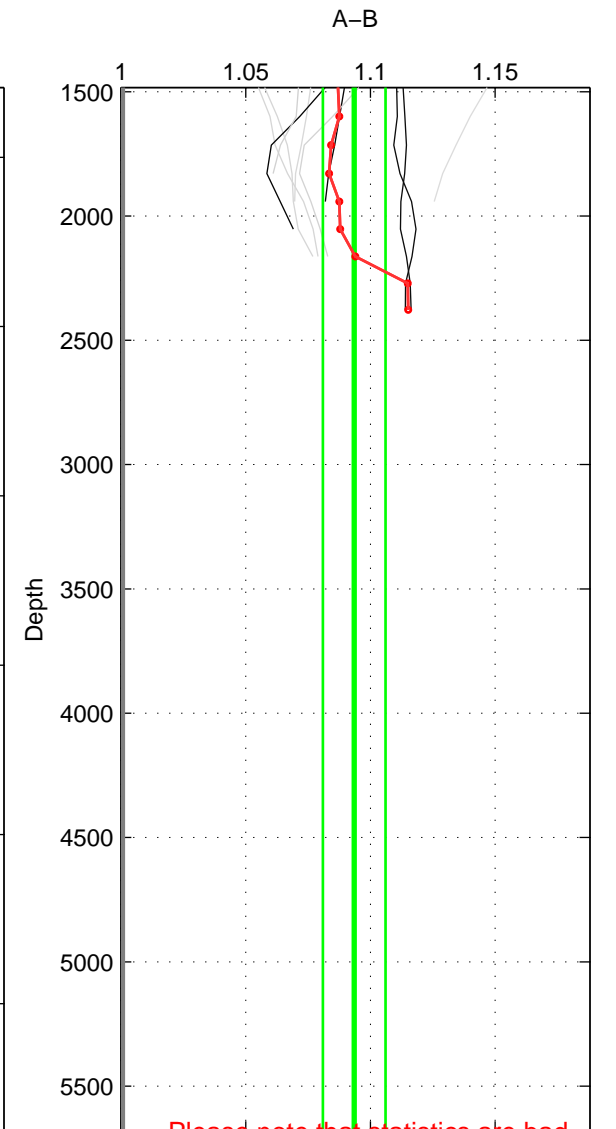

Cruise A (red). Date: Jun 1998 Cruisename: 565-49HO19980601

Cruise B (blue). Date: Jun 2001 Cruisename: 591-49NZ20010604

*** "Favourite" values are means of spaces 1 2.

	Offset	O.StDev	Ratio	R.Stdev	Rating
SIGMA:	13.774	3.880	1.086	0.024	4
THETA:	14.555	4.155	1.092	0.027	4
DEPTH:	14.952	2.009	1.094	0.013	3
FAV. :	14.165	4.018	1.089	0.026	4

Profiles of A: 5
 Profiles of B: 6
 Diff profs : 11
 WMoffset (A-B): 13.7744
 WMoffset stdev: 3.8804
 WMratio (A/B): 1.0862
 WMratio stdev: 0.024206

Quality (1-5): 4

Profiles of A: 5
 Profiles of B: 6
 Diff profs : 13
 WMoffset (A-B): 14.5548
 WMoffset stdev: 4.1554
 WMratio (A/B): 1.0923
 WMratio stdev: 0.027266

Quality (1-5): 4

Profiles of A: 5
 Profiles of B: 6
 Diff profs : 11
 WMoffset (A-B): 14.952
 WMoffset stdev: 2.0095
 WMratio (A/B): 1.0936
 WMratio stdev: 0.01257

Quality (1-5): 3

Please note that statistics are bad.