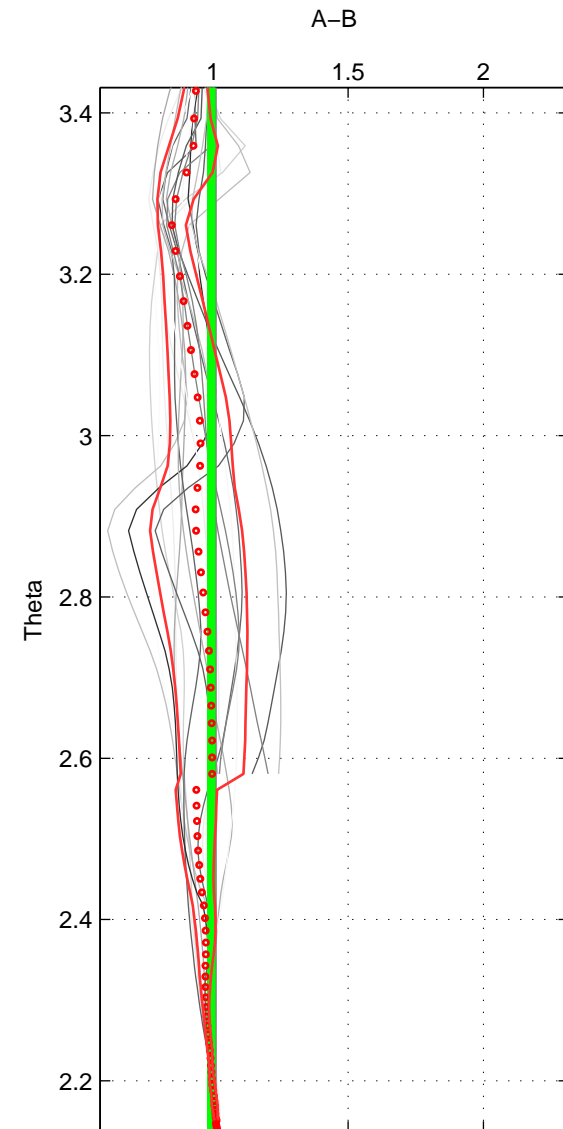

Cruise A (red). Date: Aug 1993 Cruisename: 251-33MW19930704.1

Cruise B (blue). Date: Jul 1990 Cruisename: 295-64TR19900701

*** "Favourite" values are means of spaces 1 2 3.

	Offset	O.StDev	Ratio	R.Stdev	Rating
SIGMA:	-1.259	0.762	0.952	0.024	5
THETA:	-0.307	0.482	0.995	0.011	5
DEPTH:	0.327	1.782	1.040	0.115	5
FAV.:	-0.413	1.009	0.995	0.050	5

Profiles of A: 3
 Profiles of B: 7
 Diff profs : 18
 WMoffset (A-B): -1.2589
 WMoffset stdev: 0.76173
 WMratio (A/B): 0.95163
 WMratio stdev: 0.024483

Quality (1-5): 5

Profiles of A: 3
 Profiles of B: 7
 Diff profs : 18
 WMoffset (A-B): -0.30731
 WMoffset stdev: 0.48243
 WMratio (A/B): 0.99466
 WMratio stdev: 0.010548

Quality (1-5): 5

Profiles of A: 3
 Profiles of B: 7
 Diff profs : 18
 WMoffset (A-B): 0.32705
 WMoffset stdev: 1.7822
 WMratio (A/B): 1.0395
 WMratio stdev: 0.11521

Quality (1-5): 5