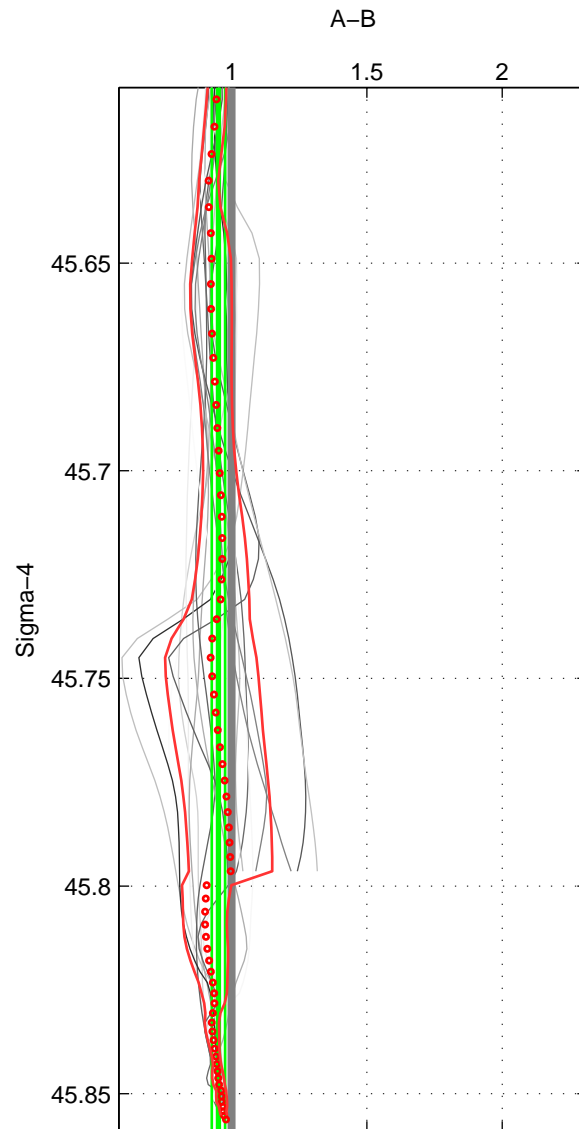

Cruise A (red). Date: Aug 1993 Cruisename: 251-33MW19930704.1

Cruise B (blue). Date: Jul 1990 Cruisename: 295-64TR19900701

*** "Favourite" values are means of spaces 1 2 3.

	Offset	O.StDev	Ratio	R.Stdev	Rating
SIGMA:	-1.259	0.762	0.952	0.024	5
THETA:	-0.307	0.482	0.995	0.011	5
DEPTH:	0.327	1.782	1.040	0.115	5
FAV.:	-0.413	1.009	0.995	0.050	5

Profiles of A: 3
 Profiles of B: 7
 Diff profs : 18
 WMoffset (A-B): -1.2589
 WMoffset stdev: 0.76173
 WMratio (A/B): 0.95163
 WMratio stdev: 0.024483

Quality (1-5): 5

Profiles of A: 3
 Profiles of B: 7
 Diff profs : 18
 WMoffset (A-B): -0.30731
 WMoffset stdev: 0.48243
 WMratio (A/B): 0.99466
 WMratio stdev: 0.010548

Quality (1-5): 5

Profiles of A: 3
 Profiles of B: 7
 Diff profs : 18
 WMoffset (A-B): 0.32705
 WMoffset stdev: 1.7822
 WMratio (A/B): 1.0395
 WMratio stdev: 0.11521

Quality (1-5): 5