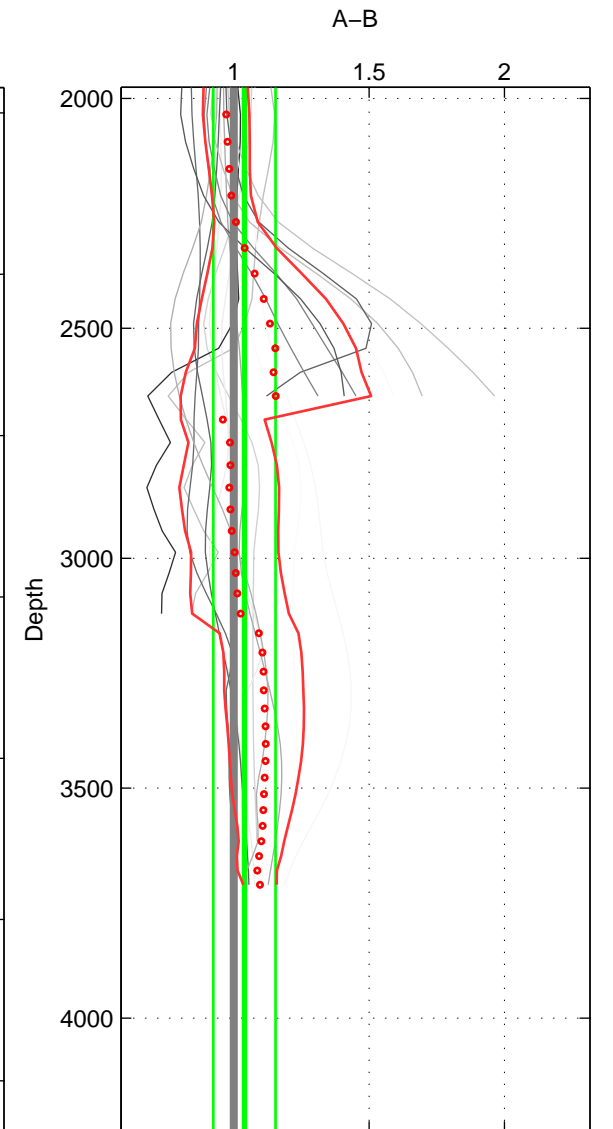

Cruise A (red). Date: Aug 1993 Cruisename: 251-33MW19930704.1

Cruise B (blue). Date: Jul 1990 Cruisename: 295-64TR19900701

*** "Favourite" values are means of spaces 1 2 3.

	Offset	O.StDev	Ratio	R.Stdev	Rating
SIGMA:	-1.259	0.762	0.952	0.024	5
THETA:	-0.307	0.482	0.995	0.011	5
DEPTH:	0.327	1.782	1.040	0.115	5
FAV.:	-0.413	1.009	0.995	0.050	5

Profiles of A: 3
 Profiles of B: 7
 Diff profs : 18
 WMoffset (A-B): -1.2589
 WMoffset stdev: 0.76173
 WMratio (A/B): 0.95163
 WMratio stdev: 0.024483

Quality (1-5): 5

Profiles of A: 3
 Profiles of B: 7
 Diff profs : 18
 WMoffset (A-B): -0.30731
 WMoffset stdev: 0.48243
 WMratio (A/B): 0.99466
 WMratio stdev: 0.010548

Quality (1-5): 5

Profiles of A: 3
 Profiles of B: 7
 Diff profs : 18
 WMoffset (A-B): 0.32705
 WMoffset stdev: 1.7822
 WMratio (A/B): 1.0395
 WMratio stdev: 0.11521

Quality (1-5): 5