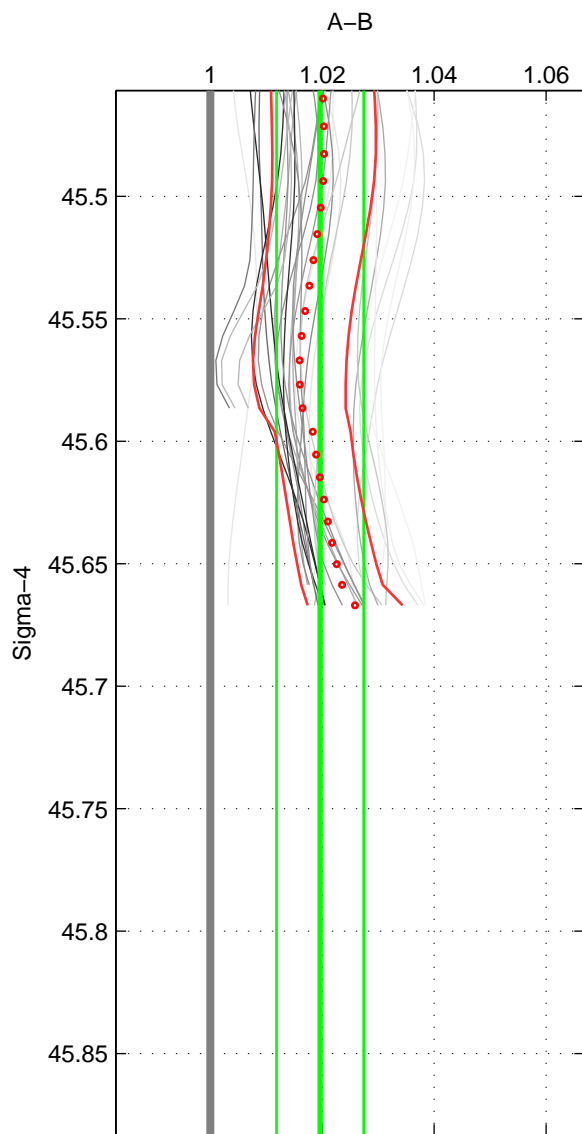

Cruise A (red). Date: Mar 1989 Cruisename: 507-32MW19890206

Cruise B (blue). Date: Feb 2007 Cruisename: 673-49UF20070117

\*\*\* "Favourite" values are those of space 2.

	Offset	O.StDev	Ratio	R.Stdev	Rating
SIGMA:	2.540	1.013	1.020	0.008	4
THETA:	2.624	1.137	1.020	0.009	5
DEPTH:	2.094	0.357	1.016	0.003	3
FAV.:	2.624	1.137	1.020	0.009	5

Profiles of A: 14  
 Profiles of B: 3  
 Diff profs : 29  
 WMoffset (A-B): 2.5404  
 WMoffset stdev: 1.0134  
 WMratio (A/B): 1.0196  
 WMratio stdev: 0.0077967

Quality (1-5): 4

Profiles of A: 14  
 Profiles of B: 3  
 Diff profs : 29  
 WMoffset (A-B): 2.6242  
 WMoffset stdev: 1.1371  
 WMratio (A/B): 1.0197  
 WMratio stdev: 0.0085654

Quality (1-5): 5

Profiles of A: 14  
 Profiles of B: 3  
 Diff profs : 29  
 WMoffset (A-B): 2.0937  
 WMoffset stdev: 0.35691  
 WMratio (A/B): 1.0161  
 WMratio stdev: 0.0028483

Quality (1-5): 3

Please note that statistics are bad.