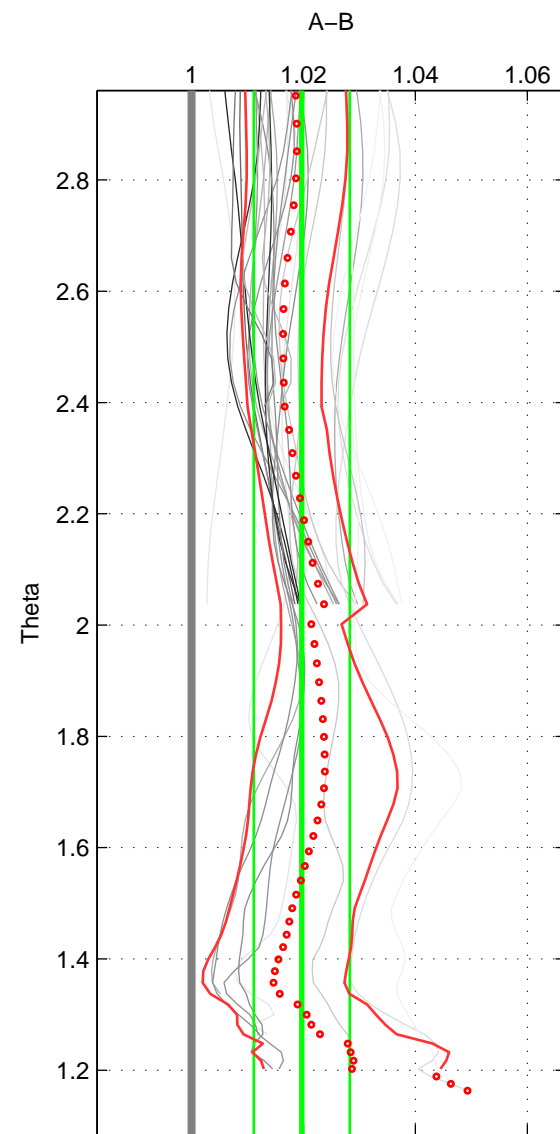

Cruise A (red). Date: Mar 1989 Cruisename: 507-32MW19890206

Cruise B (blue). Date: Feb 2007 Cruisename: 673-49UF20070117

\*\*\* "Favourite" values are those of space 2.

	Offset	O.StDev	Ratio	R.Stdev	Rating
SIGMA:	2.540	1.013	1.020	0.008	4
THETA:	2.624	1.137	1.020	0.009	5
DEPTH:	2.094	0.357	1.016	0.003	3
FAV.:	2.624	1.137	1.020	0.009	5

Profiles of A: 14  
 Profiles of B: 3  
 Diff profs : 29  
 WMoffset (A-B): 2.5404  
 WMoffset stdev: 1.0134  
 WMratio (A/B): 1.0196  
 WMratio stdev: 0.0077967

Quality (1-5): 4

Profiles of A: 14  
 Profiles of B: 3  
 Diff profs : 29  
 WMoffset (A-B): 2.6242  
 WMoffset stdev: 1.1371  
 WMratio (A/B): 1.0197  
 WMratio stdev: 0.0085654

Quality (1-5): 5

Profiles of A: 14  
 Profiles of B: 3  
 Diff profs : 29  
 WMoffset (A-B): 2.0937  
 WMoffset stdev: 0.35691  
 WMratio (A/B): 1.0161  
 WMratio stdev: 0.0028483

Quality (1-5): 3

Please note that statistics are bad.