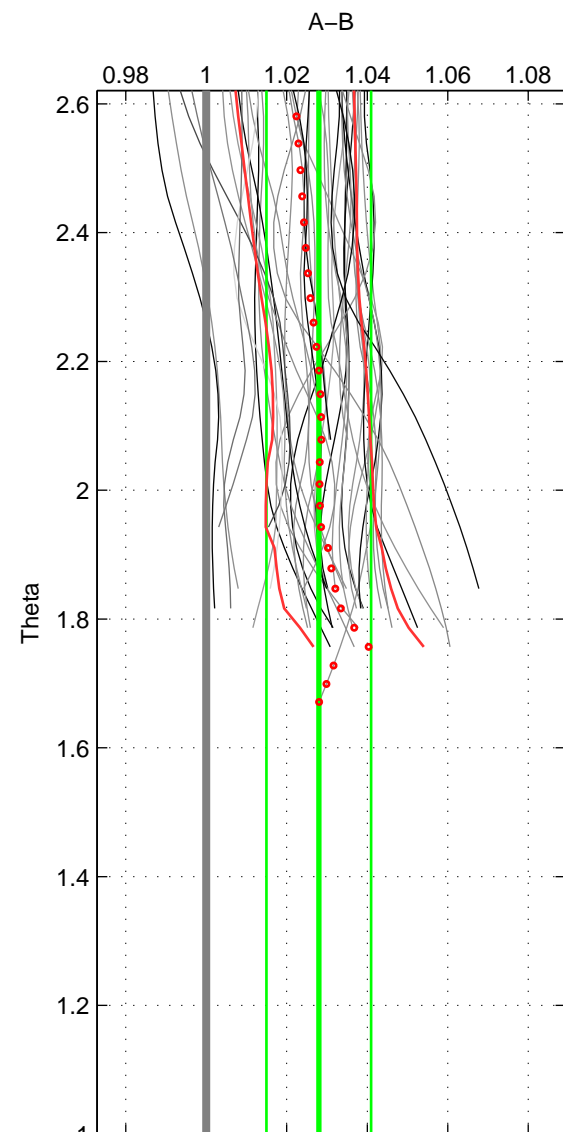

Cruise A (red). Date: Oct 1998 Cruisename: 686-49UP19980916
 Cruise B (blue). Date: May 2000 Cruisename: 689-49UP20000420

*** "Favourite" values are those of space 1.

	Offset	O.StDev	Ratio	R.Stdev	Rating
SIGMA:	4.064	1.955	1.027	0.013	5
THETA:	4.157	1.914	1.028	0.013	4
DEPTH:	4.873	0.288	1.033	0.002	3
FAV. :	4.064	1.955	1.027	0.013	5

Profiles of A: 14
 Profiles of B: 16
 Diff profs : 39
 WMoffset (A-B): 4.064
 WMoffset stdev: 1.9553
 WMratio (A/B): 1.0274
 WMratio stdev: 0.01322

Quality (1-5): 5

Profiles of A: 14
 Profiles of B: 16
 Diff profs : 39
 WMoffset (A-B): 4.1568
 WMoffset stdev: 1.9138
 WMratio (A/B): 1.028
 WMratio stdev: 0.012999

Quality (1-5): 4

Profiles of A: 14
 Profiles of B: 16
 Diff profs : 39
 WMoffset (A-B): 4.8728
 WMoffset stdev: 0.288
 WMratio (A/B): 1.0326
 WMratio stdev: 0.0018273

Quality (1-5): 3

Please note that statistics are bad.