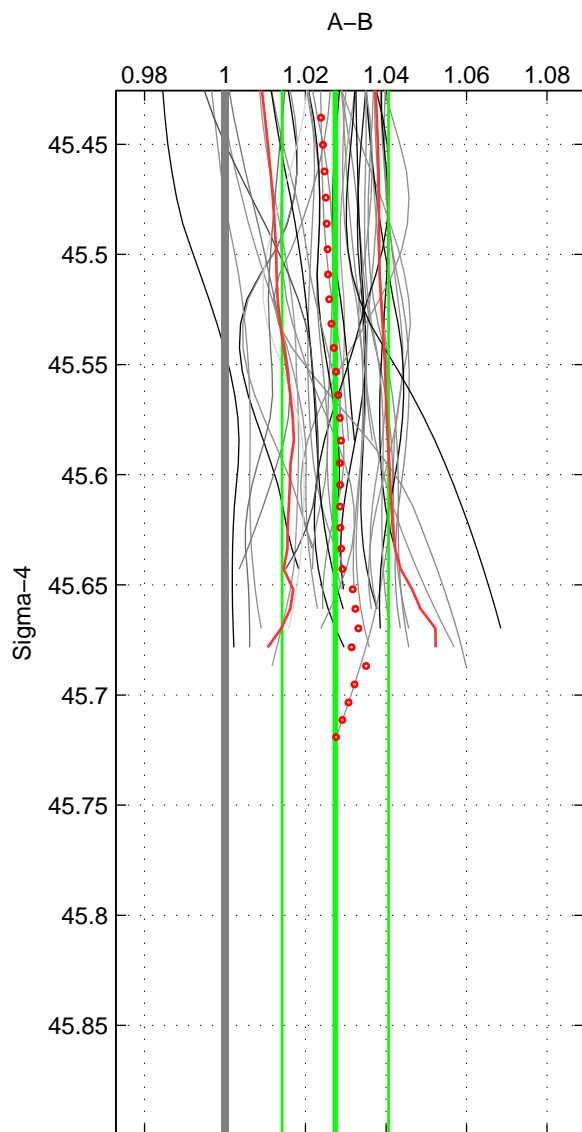

Cruise A (red). Date: Oct 1998 Cruisename: 686-49UP19980916
 Cruise B (blue). Date: May 2000 Cruisename: 689-49UP20000420

*** "Favourite" values are those of space 1.

	Offset	O.StDev	Ratio	R.Stdev	Rating
SIGMA:	4.064	1.955	1.027	0.013	5
THETA:	4.157	1.914	1.028	0.013	4
DEPTH:	4.873	0.288	1.033	0.002	3
FAV. :	4.064	1.955	1.027	0.013	5

Profiles of A: 14
 Profiles of B: 16
 Diff profs : 39
 WMoffset (A-B): 4.064
 WMoffset stdev: 1.9553
 WMratio (A/B): 1.0274
 WMratio stdev: 0.01322

Quality (1-5): 5

Profiles of A: 14
 Profiles of B: 16
 Diff profs : 39
 WMoffset (A-B): 4.1568
 WMoffset stdev: 1.9138
 WMratio (A/B): 1.028
 WMratio stdev: 0.012999

Quality (1-5): 4

Profiles of A: 14
 Profiles of B: 16
 Diff profs : 39
 WMoffset (A-B): 4.8728
 WMoffset stdev: 0.288
 WMratio (A/B): 1.0326
 WMratio stdev: 0.0018273

Quality (1-5): 3

Please note that statistics are bad.