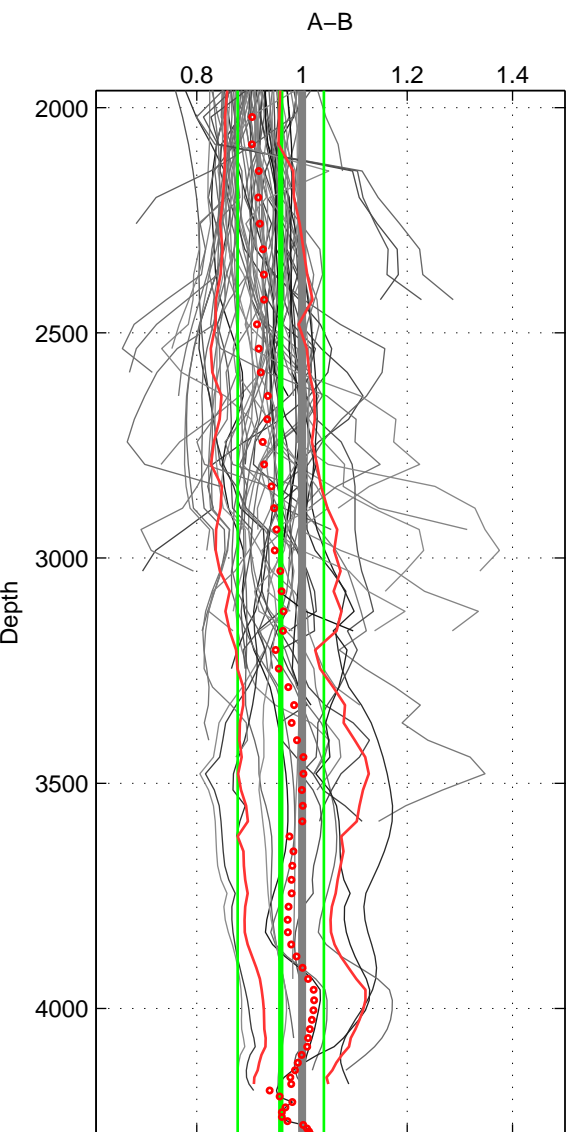

Cruise A (red). Date: Jul 1997 Cruisename: 154-06MT19970707

Cruise B (blue). Date: Jul 1981 Cruisename: 220-316N19810401

\*\*\* "Favourite" values are means of spaces 1 2 3.

	Offset	O.StDev	Ratio	R.Stdev	Rating
SIGMA:	-0.298	0.209	0.964	0.024	5
THETA:	-0.270	0.164	0.967	0.019	5
DEPTH:	-0.591	1.098	0.960	0.082	5
FAV. :	-0.387	0.490	0.964	0.042	5

Profiles of A: 53  
 Profiles of B: 25  
 Diff profs : 82  
 WMoffset (A-B): -0.29842  
 WMoffset stdev: 0.2088  
 WMratio (A/B): 0.96387  
 WMratio stdev: 0.023875

Quality (1-5): 5

Profiles of A: 53  
 Profiles of B: 25  
 Diff profs : 82  
 WMoffset (A-B): -0.27041  
 WMoffset stdev: 0.16408  
 WMratio (A/B): 0.96696  
 WMratio stdev: 0.019226

Quality (1-5): 5

Profiles of A: 53  
 Profiles of B: 25  
 Diff profs : 82  
 WMoffset (A-B): -0.59097  
 WMoffset stdev: 1.0976  
 WMratio (A/B): 0.95971  
 WMratio stdev: 0.081868

Quality (1-5): 5