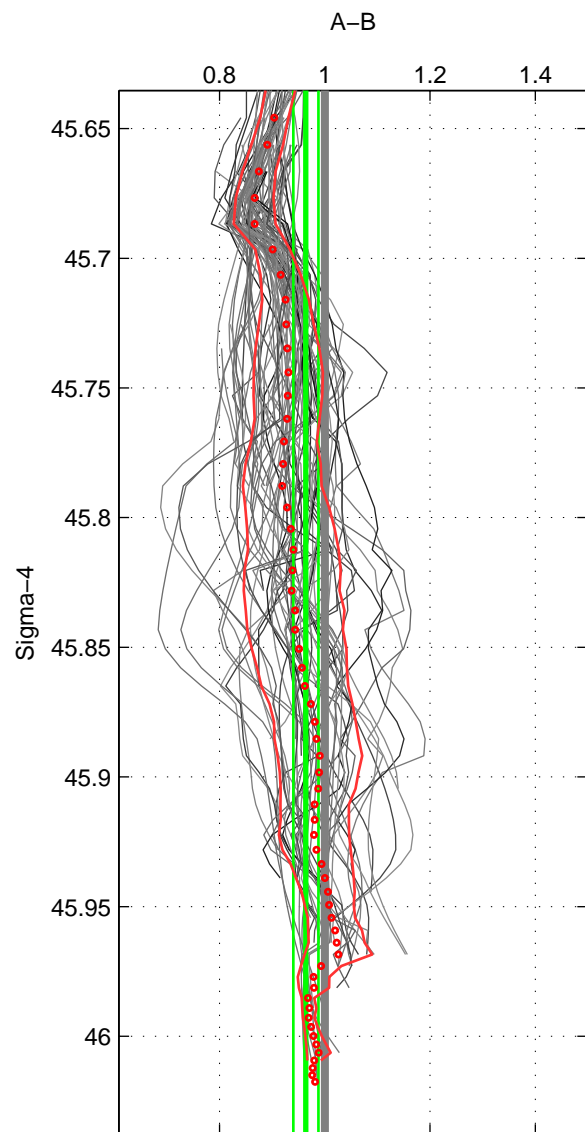

Cruise A (red). Date: Jul 1997 Cruisename: 154-06MT19970707

Cruise B (blue). Date: Jul 1981 Cruisename: 220-316N19810401

\*\*\* "Favourite" values are means of spaces 1 2 3.

	Offset	O.StDev	Ratio	R.Stdev	Rating
SIGMA:	-0.298	0.209	0.964	0.024	5
THETA:	-0.270	0.164	0.967	0.019	5
DEPTH:	-0.591	1.098	0.960	0.082	5
FAV. :	-0.387	0.490	0.964	0.042	5

Profiles of A: 53  
 Profiles of B: 25  
 Diff profs : 82  
 WMoffset (A-B): -0.29842  
 WMoffset stdev: 0.2088  
 WMratio (A/B): 0.96387  
 WMratio stdev: 0.023875

Quality (1-5): 5

Profiles of A: 53  
 Profiles of B: 25  
 Diff profs : 82  
 WMoffset (A-B): -0.27041  
 WMoffset stdev: 0.16408  
 WMratio (A/B): 0.96696  
 WMratio stdev: 0.019226

Quality (1-5): 5

Profiles of A: 53  
 Profiles of B: 25  
 Diff profs : 82  
 WMoffset (A-B): -0.59097  
 WMoffset stdev: 1.0976  
 WMratio (A/B): 0.95971  
 WMratio stdev: 0.081868

Quality (1-5): 5