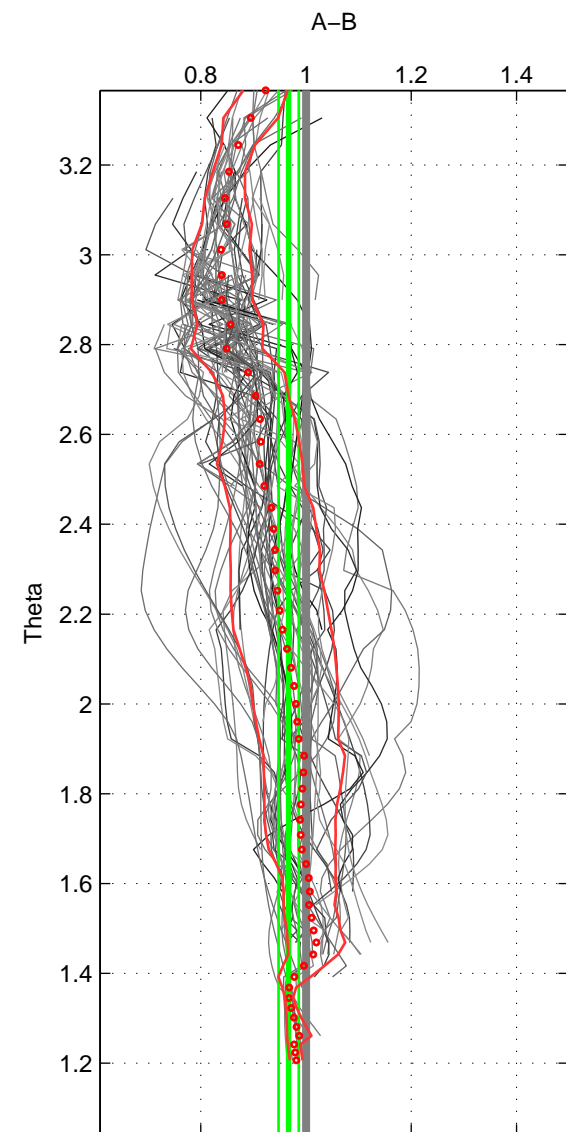

Cruise A (red). Date: Jul 1997 Cruisename: 154-06MT19970707

Cruise B (blue). Date: Jul 1981 Cruisename: 220-316N19810401

\*\*\* "Favourite" values are means of spaces 1 2 3.

	Offset	O.StDev	Ratio	R.Stdev	Rating
SIGMA:	-0.298	0.209	0.964	0.024	5
THETA:	-0.270	0.164	0.967	0.019	5
DEPTH:	-0.591	1.098	0.960	0.082	5
FAV. :	-0.387	0.490	0.964	0.042	5

Profiles of A: 53  
 Profiles of B: 25  
 Diff profs : 82  
 WMoffset (A-B): -0.29842  
 WMoffset stdev: 0.2088  
 WMratio (A/B): 0.96387  
 WMratio stdev: 0.023875

Quality (1-5): 5

Profiles of A: 53  
 Profiles of B: 25  
 Diff profs : 82  
 WMoffset (A-B): -0.27041  
 WMoffset stdev: 0.16408  
 WMratio (A/B): 0.96696  
 WMratio stdev: 0.019226

Quality (1-5): 5

Profiles of A: 53  
 Profiles of B: 25  
 Diff profs : 82  
 WMoffset (A-B): -0.59097  
 WMoffset stdev: 1.0976  
 WMratio (A/B): 0.95971  
 WMratio stdev: 0.081868

Quality (1-5): 5