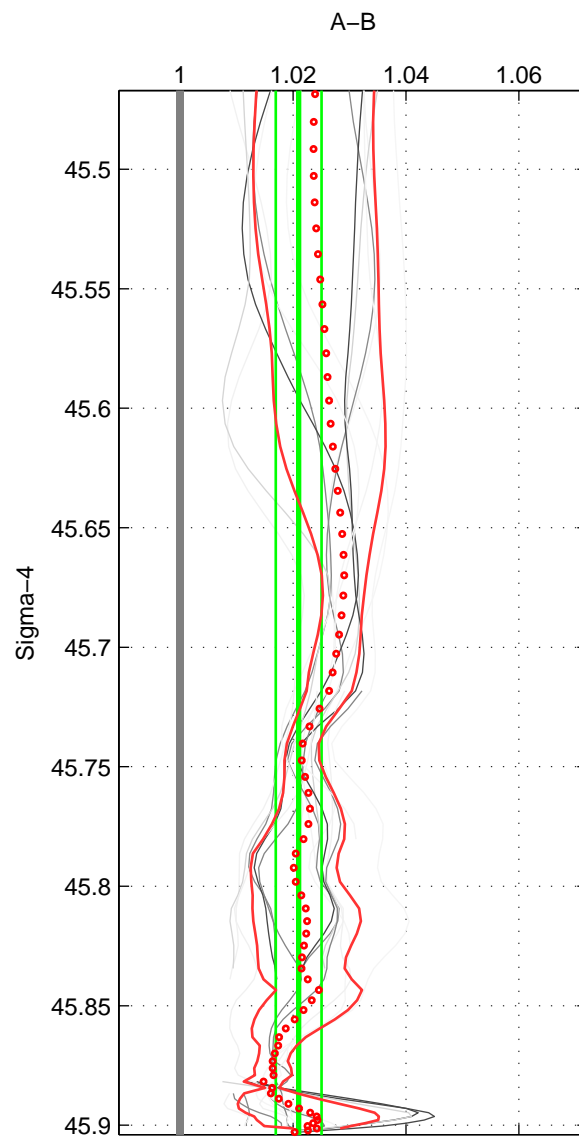

Cruise A (red). Date: Mar 1989 Cruisename: 507-32MW19890206

Cruise B (blue). Date: Mar 2007 Cruisename: 610-49NZ20070216

\*\*\* "Favourite" values are means of spaces 1 2 3.

	Offset	O.StDev	Ratio	R.Stdev	Rating
SIGMA:	2.886	0.554	1.021	0.004	5
THETA:	3.163	0.694	1.023	0.005	5
DEPTH:	2.355	0.668	1.017	0.005	5
FAV.:	2.801	0.639	1.020	0.005	5

Profiles of A: 5  
 Profiles of B: 4  
 Diff profs : 16  
 WMoffset (A-B): 2.8861  
 WMoffset stdev: 0.55381  
 WMratio (A/B): 1.021  
 WMratio stdev: 0.0040448

Quality (1-5): 5

Profiles of A: 5  
 Profiles of B: 4  
 Diff profs : 16  
 WMoffset (A-B): 3.1626  
 WMoffset stdev: 0.69446  
 WMratio (A/B): 1.0228  
 WMratio stdev: 0.0050084

Quality (1-5): 5

Profiles of A: 5  
 Profiles of B: 4  
 Diff profs : 16  
 WMoffset (A-B): 2.3546  
 WMoffset stdev: 0.66782  
 WMratio (A/B): 1.0172  
 WMratio stdev: 0.0048781

Quality (1-5): 5