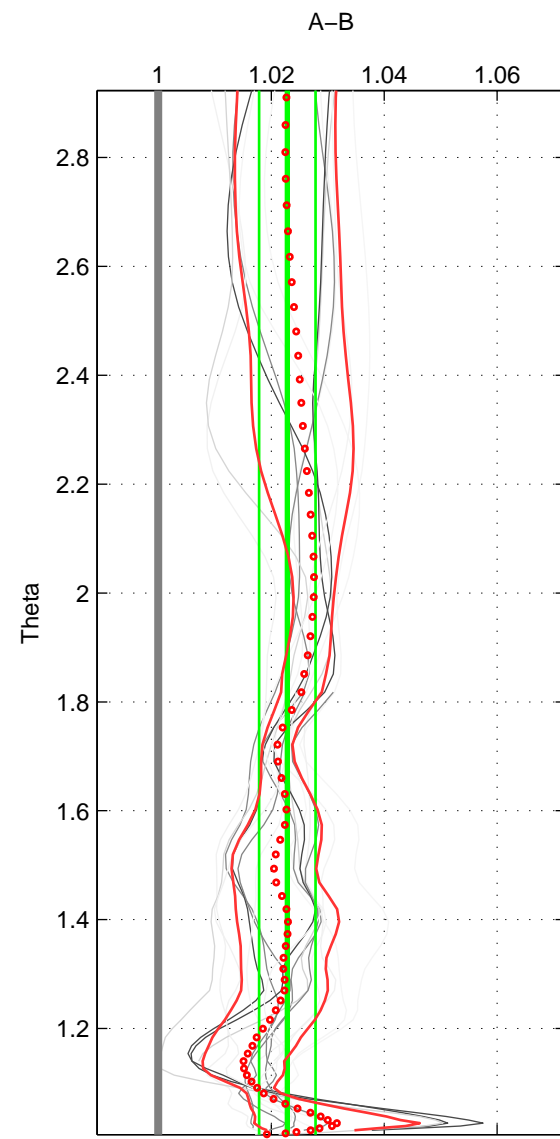

Cruise A (red). Date: Mar 1989 Cruisename: 507-32MW19890206

Cruise B (blue). Date: Mar 2007 Cruisename: 610-49NZ20070216

\*\*\* "Favourite" values are means of spaces 1 2 3.

	Offset	O.StDev	Ratio	R.Stdev	Rating
SIGMA:	2.886	0.554	1.021	0.004	5
THETA:	3.163	0.694	1.023	0.005	5
DEPTH:	2.355	0.668	1.017	0.005	5
FAV.:	2.801	0.639	1.020	0.005	5

Profiles of A: 5  
 Profiles of B: 4  
 Diff profs : 16  
 WMoffset (A-B): 2.8861  
 WMoffset stdev: 0.55381  
 WMratio (A/B): 1.021  
 WMratio stdev: 0.0040448

Quality (1-5): 5

Profiles of A: 5  
 Profiles of B: 4  
 Diff profs : 16  
 WMoffset (A-B): 3.1626  
 WMoffset stdev: 0.69446  
 WMratio (A/B): 1.0228  
 WMratio stdev: 0.0050084

Quality (1-5): 5

Profiles of A: 5  
 Profiles of B: 4  
 Diff profs : 16  
 WMoffset (A-B): 2.3546  
 WMoffset stdev: 0.66782  
 WMratio (A/B): 1.0172  
 WMratio stdev: 0.0048781

Quality (1-5): 5