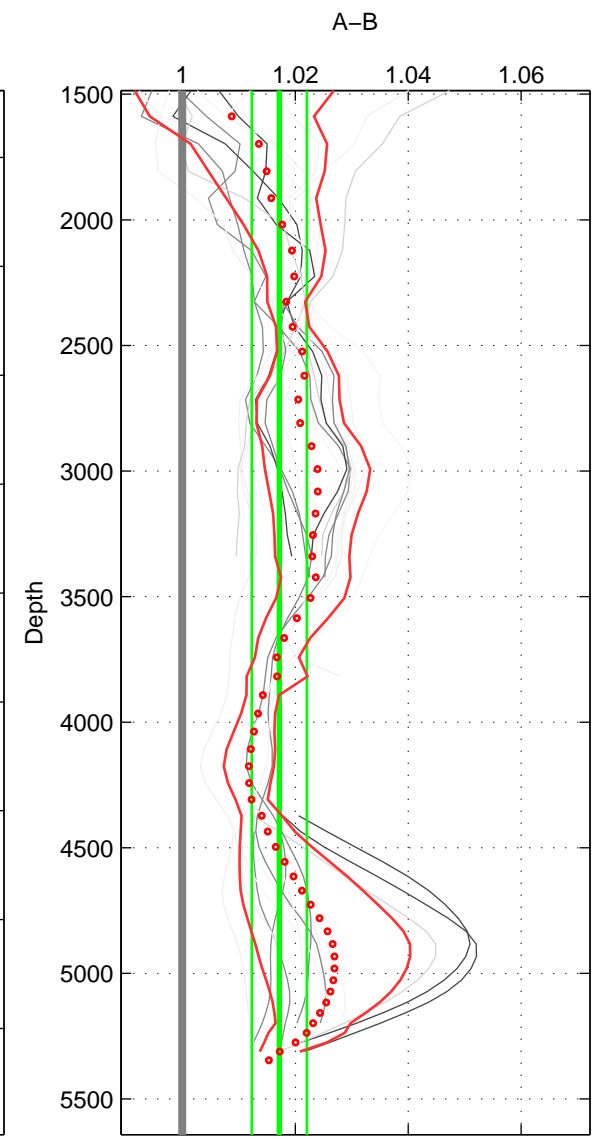

Cruise A (red). Date: Mar 1989 Cruisename: 507-32MW19890206

Cruise B (blue). Date: Mar 2007 Cruisename: 610-49NZ20070216

\*\*\* "Favourite" values are means of spaces 1 2 3.

	Offset	O.StDev	Ratio	R.Stdev	Rating
SIGMA:	2.886	0.554	1.021	0.004	5
THETA:	3.163	0.694	1.023	0.005	5
DEPTH:	2.355	0.668	1.017	0.005	5
FAV.:	2.801	0.639	1.020	0.005	5

Profiles of A: 5  
 Profiles of B: 4  
 Diff profs : 16  
 WMoffset (A-B): 2.8861  
 WMoffset stdev: 0.55381  
 WMratio (A/B): 1.021  
 WMratio stdev: 0.0040448

Quality (1-5): 5

Profiles of A: 5  
 Profiles of B: 4  
 Diff profs : 16  
 WMoffset (A-B): 3.1626  
 WMoffset stdev: 0.69446  
 WMratio (A/B): 1.0228  
 WMratio stdev: 0.0050084

Quality (1-5): 5

Profiles of A: 5  
 Profiles of B: 4  
 Diff profs : 16  
 WMoffset (A-B): 2.3546  
 WMoffset stdev: 0.66782  
 WMratio (A/B): 1.0172  
 WMratio stdev: 0.0048781

Quality (1-5): 5