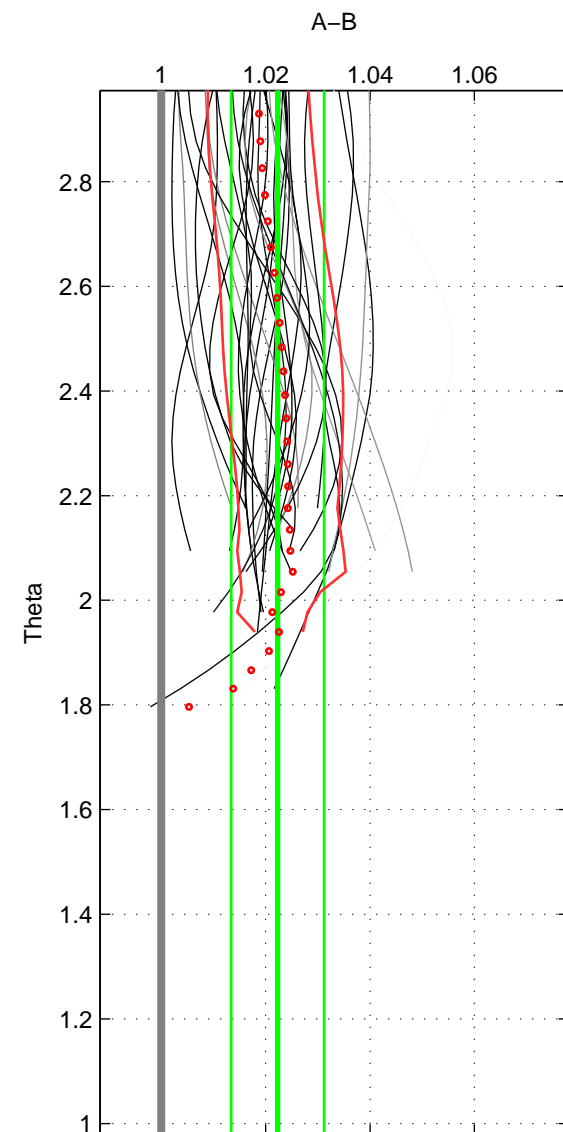

Cruise A (red). Date: Jul 2005 Cruisename: 669-49UF20050615

Cruise B (blue). Date: Jul 2008 Cruisename: 678-49UF20080617

\*\*\* "Favourite" values are means of spaces 1 2.

	Offset	O.StDev	Ratio	R.Stdev	Rating
SIGMA:	2.904	1.353	1.022	0.010	4
THETA:	2.959	1.260	1.022	0.009	4
DEPTH:	3.258	0.077	1.025	0.001	3
FAV.:	2.931	1.307	1.022	0.009	4

Profiles of A: 25  
 Profiles of B: 29  
 Diff profs : 31  
 WMoffset (A-B): 2.9039  
 WMoffset stdev: 1.3527  
 WMratio (A/B): 1.0219  
 WMratio stdev: 0.0099144

Quality (1-5): 4

Profiles of A: 25  
 Profiles of B: 29  
 Diff profs : 31  
 WMoffset (A-B): 2.959  
 WMoffset stdev: 1.2604  
 WMratio (A/B): 1.0223  
 WMratio stdev: 0.0088898

Quality (1-5): 4

Profiles of A: 25  
 Profiles of B: 29  
 Diff profs : 31  
 WMoffset (A-B): 3.2577  
 WMoffset stdev: 0.077296  
 WMratio (A/B): 1.0253  
 WMratio stdev: 0.00062844

Quality (1-5): 3

Please note that statistics are bad.