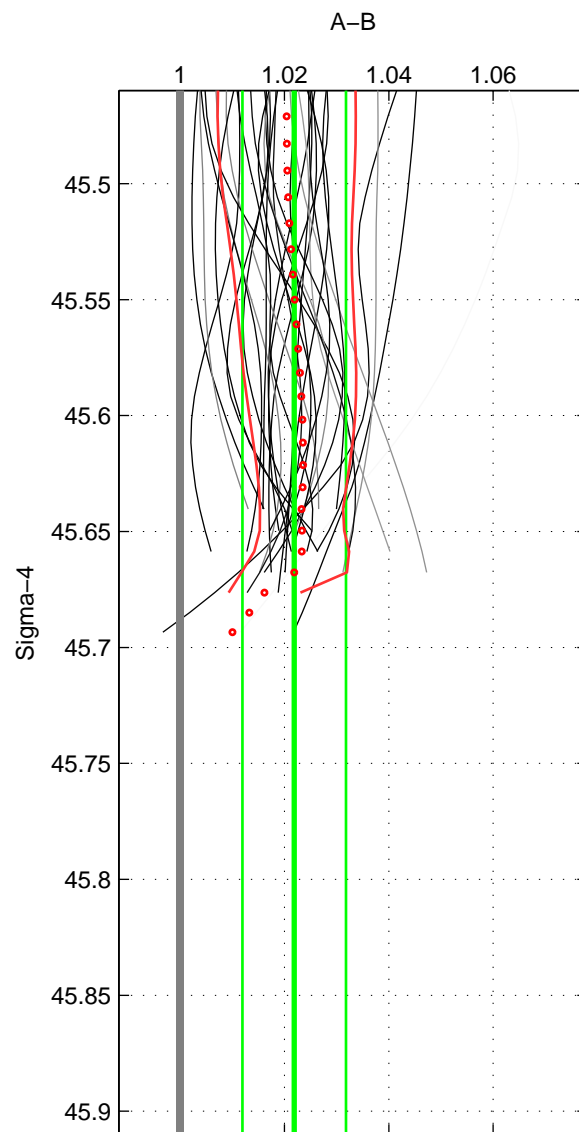

Cruise A (red). Date: Jul 2005 Cruisename: 669-49UF20050615

Cruise B (blue). Date: Jul 2008 Cruisename: 678-49UF20080617

\*\*\* "Favourite" values are means of spaces 1 2.

	Offset	O.StDev	Ratio	R.Stdev	Rating
SIGMA:	2.904	1.353	1.022	0.010	4
THETA:	2.959	1.260	1.022	0.009	4
DEPTH:	3.258	0.077	1.025	0.001	3
FAV.:	2.931	1.307	1.022	0.009	4

Profiles of A: 25  
 Profiles of B: 29  
 Diff profs : 31  
 WMoffset (A-B): 2.9039  
 WMoffset stdev: 1.3527  
 WMratio (A/B): 1.0219  
 WMratio stdev: 0.0099144

Quality (1-5): 4

Profiles of A: 25  
 Profiles of B: 29  
 Diff profs : 31  
 WMoffset (A-B): 2.959  
 WMoffset stdev: 1.2604  
 WMratio (A/B): 1.0223  
 WMratio stdev: 0.0088898

Quality (1-5): 4

Profiles of A: 25  
 Profiles of B: 29  
 Diff profs : 31  
 WMoffset (A-B): 3.2577  
 WMoffset stdev: 0.077296  
 WMratio (A/B): 1.0253  
 WMratio stdev: 0.00062844

Quality (1-5): 3

Please note that statistics are bad.