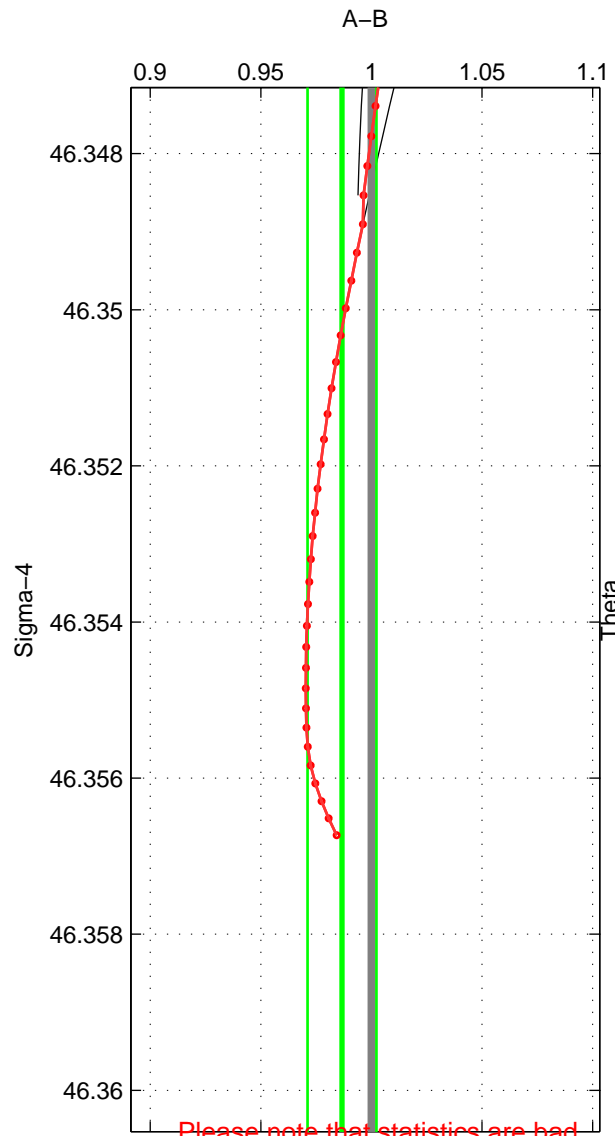

Cruise A (red). Date: May 2002 Cruisename: 51-32H120020505

Cruise B (blue). Date: Sep 2003 Cruisename: 54-32H120030911

*** "Favourite" values are means of spaces 1 2 3.

	Offset	O.StDev	Ratio	R.Stdev	Rating
SIGMA:	-0.174	0.193	0.987	0.016	1
THETA:	0.575	0.732	1.043	0.057	1
DEPTH:	-0.791	0.464	0.938	0.034	1
FAV. :	-0.130	0.463	0.989	0.036	1

Please note that statistics are bad.

Profiles of A: 3
 Profiles of B: 2
 Diff profs : 2
 WMoffset (A-B): -0.17378
 WMoffset stdev: 0.19293
 WMratio (A/B): 0.98666
 WMratio stdev: 0.015545

Quality (1-5): 1

Please note that statistics are bad.

Profiles of A: 3
 Profiles of B: 2
 Diff profs : 2
 WMoffset (A-B): 0.57503
 WMoffset stdev: 0.73204
 WMratio (A/B): 1.0432
 WMratio stdev: 0.05698

Quality (1-5): 1

Please note that statistics are bad.

Profiles of A: 3
 Profiles of B: 2
 Diff profs : 2
 WMoffset (A-B): -0.79121
 WMoffset stdev: 0.46427
 WMratio (A/B): 0.9379
 WMratio stdev: 0.034231

Quality (1-5): 1