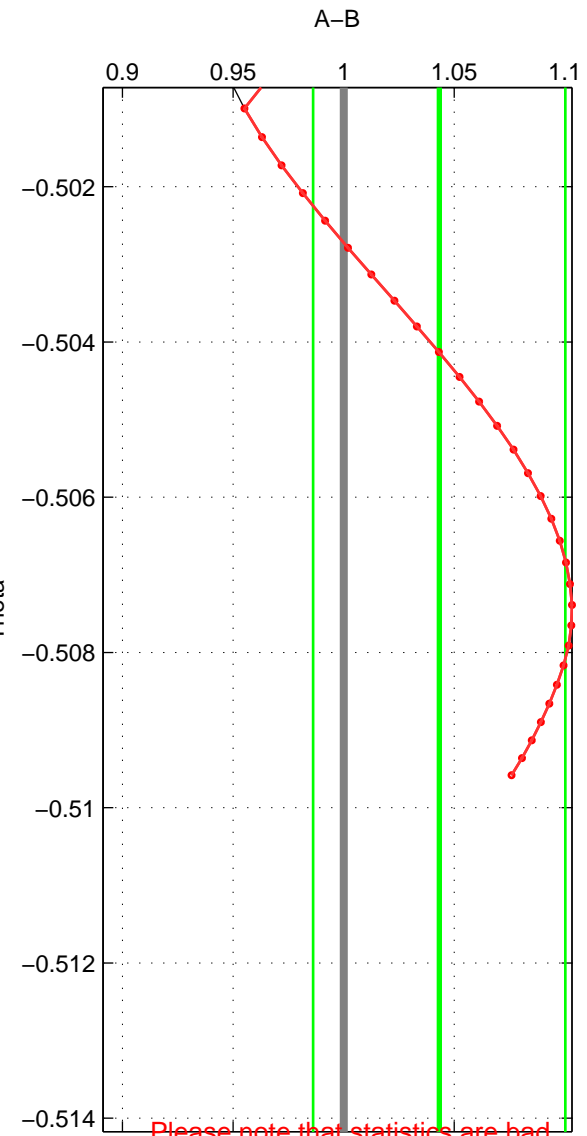

Cruise A (red). Date: May 2002 Cruisename: 51-32H120020505

Cruise B (blue). Date: Sep 2003 Cruisename: 54-32H120030911

*** "Favourite" values are means of spaces 1 2 3.

	Offset	O.StDev	Ratio	R.Stdev	Rating
SIGMA:	-0.174	0.193	0.987	0.016	1
THETA:	0.575	0.732	1.043	0.057	1
DEPTH:	-0.791	0.464	0.938	0.034	1
FAV. :	-0.130	0.463	0.989	0.036	1

Please note that statistics are bad.

Profiles of A: 3
 Profiles of B: 2
 Diff profs : 2
 WMoffset (A-B): -0.17378
 WMoffset stdev: 0.19293
 WMratio (A/B): 0.98666
 WMratio stdev: 0.015545

Quality (1-5): 1

Please note that statistics are bad.

Profiles of A: 3
 Profiles of B: 2
 Diff profs : 2
 WMoffset (A-B): 0.57503
 WMoffset stdev: 0.73204
 WMratio (A/B): 1.0432
 WMratio stdev: 0.05698

Quality (1-5): 1

Please note that statistics are bad.

Profiles of A: 3
 Profiles of B: 2
 Diff profs : 2
 WMoffset (A-B): -0.79121
 WMoffset stdev: 0.46427
 WMratio (A/B): 0.9379
 WMratio stdev: 0.034231

Quality (1-5): 1