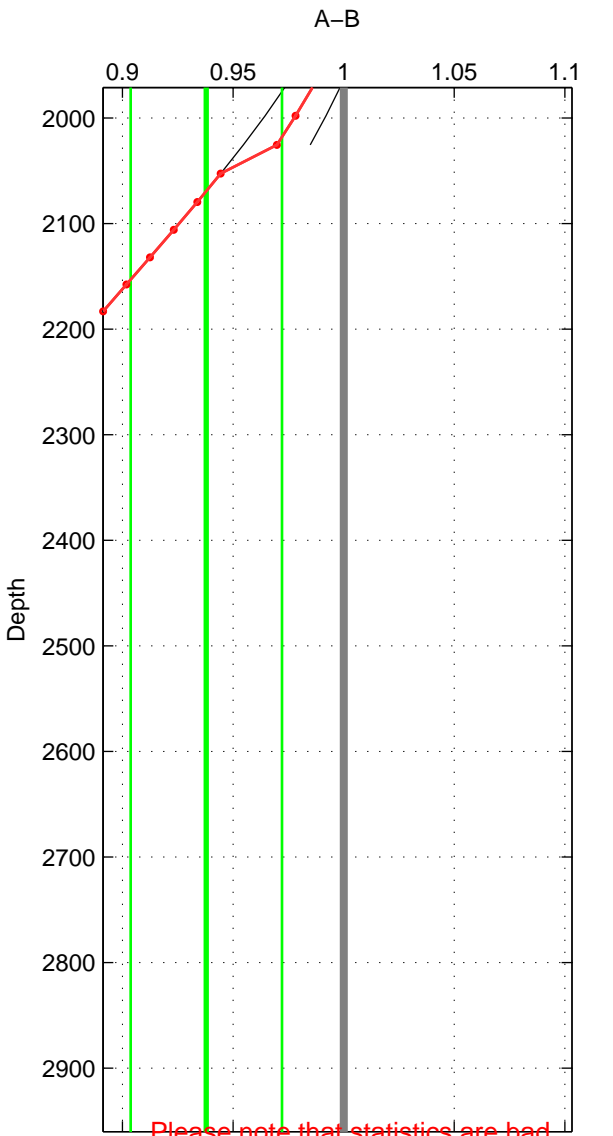

Cruise A (red). Date: May 2002 Cruisename: 51-32H120020505

Cruise B (blue). Date: Sep 2003 Cruisename: 54-32H120030911

*** "Favourite" values are means of spaces 1 2 3.

	Offset	O.StDev	Ratio	R.Stdev	Rating
SIGMA:	-0.174	0.193	0.987	0.016	1
THETA:	0.575	0.732	1.043	0.057	1
DEPTH:	-0.791	0.464	0.938	0.034	1
FAV. :	-0.130	0.463	0.989	0.036	1

Please note that statistics are bad.

Profiles of A: 3
 Profiles of B: 2
 Diff profs : 2
 WMoffset (A-B): -0.17378
 WMoffset stdev: 0.19293
 WMratio (A/B): 0.98666
 WMratio stdev: 0.015545

Quality (1-5): 1

Please note that statistics are bad.

Profiles of A: 3
 Profiles of B: 2
 Diff profs : 2
 WMoffset (A-B): 0.57503
 WMoffset stdev: 0.73204
 WMratio (A/B): 1.0432
 WMratio stdev: 0.05698

Quality (1-5): 1

Please note that statistics are bad.

Profiles of A: 3
 Profiles of B: 2
 Diff profs : 2
 WMoffset (A-B): -0.79121
 WMoffset stdev: 0.46427
 WMratio (A/B): 0.9379
 WMratio stdev: 0.034231

Quality (1-5): 1