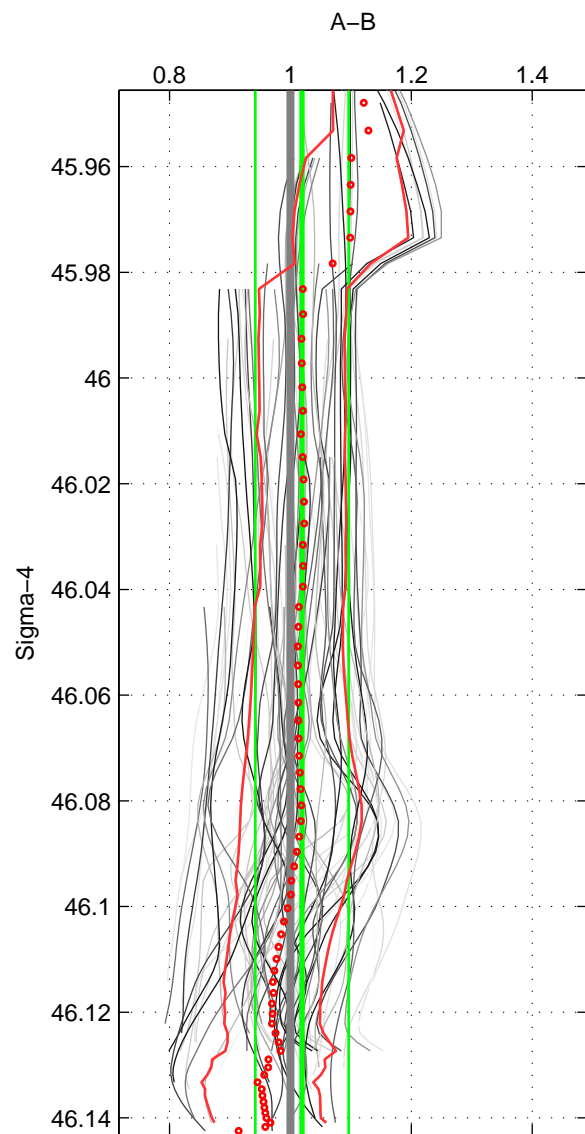

Cruise A (red). Date: Jan 2008 Cruisename: 338-09AR20071216
 Cruise B (blue). Date: Jan 1995 Cruisename: 384-49HH19941213

*** "Favourite" values are means of spaces 1 2 3.

	Offset	O.StDev	Ratio	R.Stdev	Rating
SIGMA:	2.500	8.593	1.019	0.077	5
THETA:	3.734	8.337	1.032	0.077	5
DEPTH:	5.951	10.745	1.053	0.096	5
FAV.:	4.061	9.225	1.035	0.083	5

Profiles of A: 16
 Profiles of B: 6
 Diff profs : 67
 WMoffset (A-B): 2.4997
 WMoffset stdev: 8.593
 WMratio (A/B): 1.019
 WMratio stdev: 0.077263

Quality (1-5): 5

Profiles of A: 16
 Profiles of B: 6
 Diff profs : 67
 WMoffset (A-B): 3.7335
 WMoffset stdev: 8.3368
 WMratio (A/B): 1.0316
 WMratio stdev: 0.076818

Quality (1-5): 5

Profiles of A: 16
 Profiles of B: 6
 Diff profs : 67
 WMoffset (A-B): 5.9508
 WMoffset stdev: 10.7451
 WMratio (A/B): 1.053
 WMratio stdev: 0.095722

Quality (1-5): 5