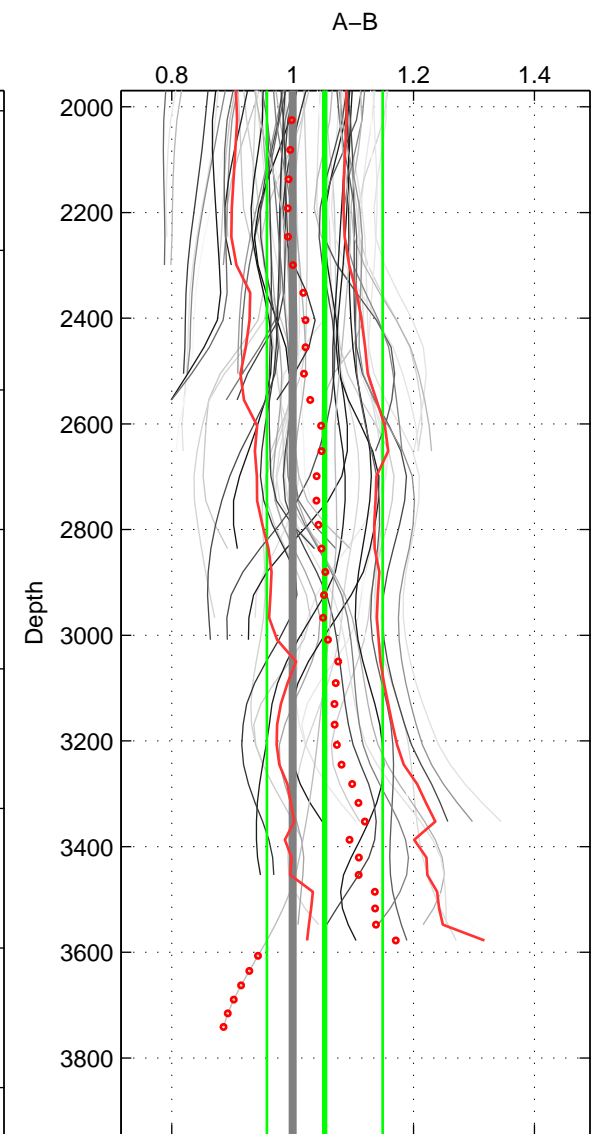

Cruise A (red). Date: Jan 2008 Cruisename: 338-09AR20071216
 Cruise B (blue). Date: Jan 1995 Cruisename: 384-49HH19941213

*** "Favourite" values are means of spaces 1 2 3.

	Offset	O.StDev	Ratio	R.Stdev	Rating
SIGMA:	2.500	8.593	1.019	0.077	5
THETA:	3.734	8.337	1.032	0.077	5
DEPTH:	5.951	10.745	1.053	0.096	5
FAV.:	4.061	9.225	1.035	0.083	5

Profiles of A: 16
 Profiles of B: 6
 Diff profs : 67
 WMoffset (A-B): 2.4997
 WMoffset stdev: 8.593
 WMratio (A/B): 1.019
 WMratio stdev: 0.077263

Quality (1-5): 5

Profiles of A: 16
 Profiles of B: 6
 Diff profs : 67
 WMoffset (A-B): 3.7335
 WMoffset stdev: 8.3368
 WMratio (A/B): 1.0316
 WMratio stdev: 0.076818

Quality (1-5): 5

Profiles of A: 16
 Profiles of B: 6
 Diff profs : 67
 WMoffset (A-B): 5.9508
 WMoffset stdev: 10.7451
 WMratio (A/B): 1.053
 WMratio stdev: 0.095722

Quality (1-5): 5