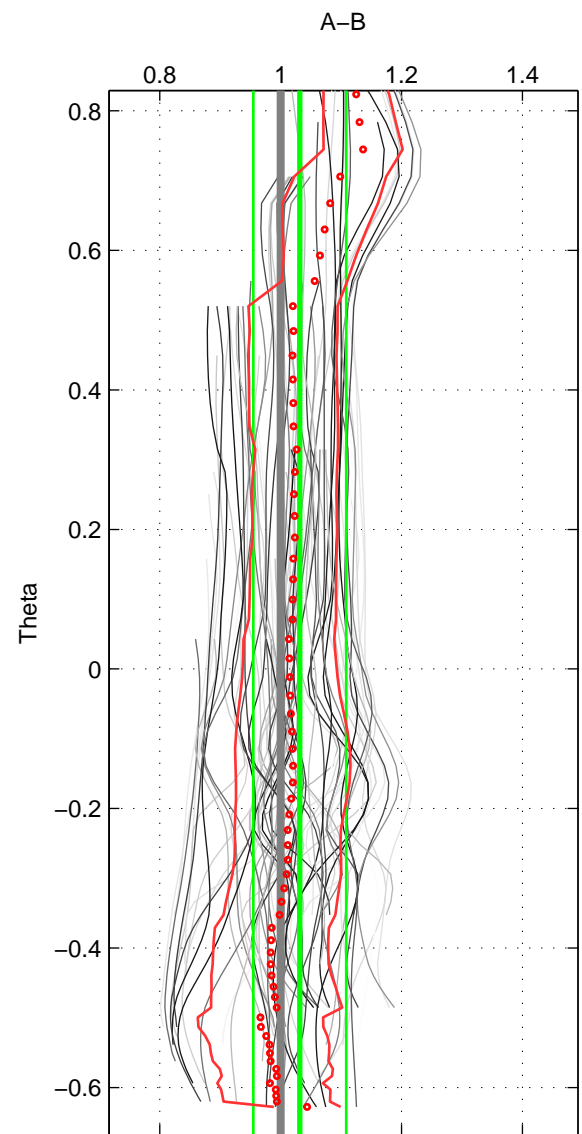

Cruise A (red). Date: Jan 2008 Cruisename: 338-09AR20071216
 Cruise B (blue). Date: Jan 1995 Cruisename: 384-49HH19941213

*** "Favourite" values are means of spaces 1 2 3.

	Offset	O.StDev	Ratio	R.Stdev	Rating
SIGMA:	2.500	8.593	1.019	0.077	5
THETA:	3.734	8.337	1.032	0.077	5
DEPTH:	5.951	10.745	1.053	0.096	5
FAV.:	4.061	9.225	1.035	0.083	5

Profiles of A: 16
 Profiles of B: 6
 Diff profs : 67
 WMoffset (A-B): 2.4997
 WMoffset stdev: 8.593
 WMratio (A/B): 1.019
 WMratio stdev: 0.077263

Quality (1-5): 5

Profiles of A: 16
 Profiles of B: 6
 Diff profs : 67
 WMoffset (A-B): 3.7335
 WMoffset stdev: 8.3368
 WMratio (A/B): 1.0316
 WMratio stdev: 0.076818

Quality (1-5): 5

Profiles of A: 16
 Profiles of B: 6
 Diff profs : 67
 WMoffset (A-B): 5.9508
 WMoffset stdev: 10.7451
 WMratio (A/B): 1.053
 WMratio stdev: 0.095722

Quality (1-5): 5