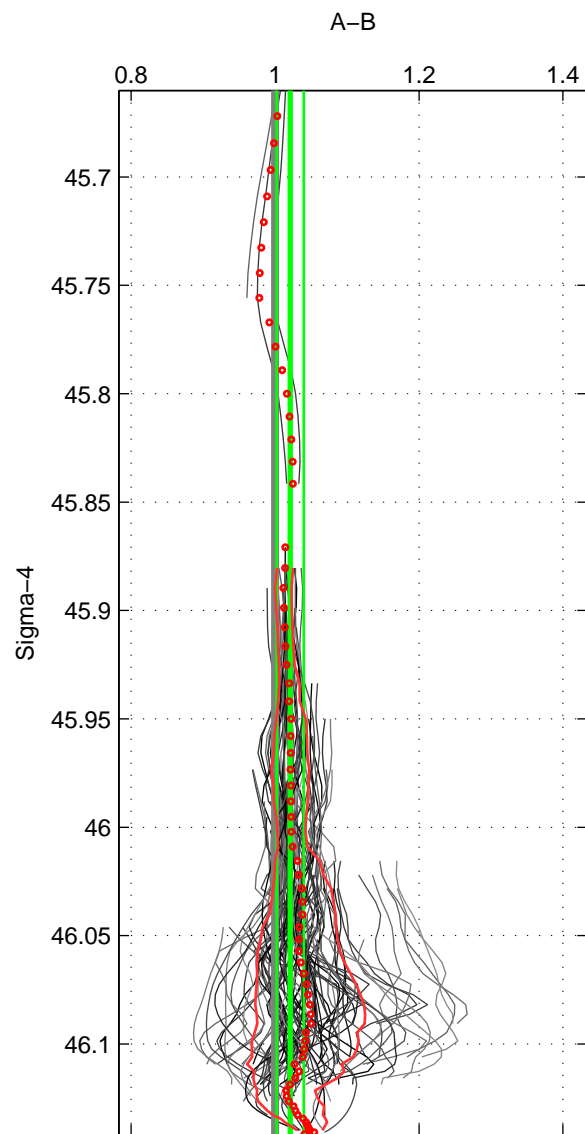

Cruise A (red). Date: Jan 2008 Cruisename: 338-09AR20071216  
 Cruise B (blue). Date: Jan 2011 Cruisename: 340-09AR20110104

\*\*\* "Favourite" values are means of spaces 1 2 3.

	Offset	O.StDev	Ratio	R.Stdev	Rating
SIGMA:	2.205	1.935	1.021	0.019	5
THETA:	1.955	2.222	1.019	0.021	5
DEPTH:	2.470	4.525	1.021	0.040	5
FAV.:	2.210	2.894	1.020	0.027	5

Profiles of A: 25  
 Profiles of B: 26  
 Diff profs : 99  
 WMoffset (A-B): 2.2047  
 WMoffset stdev: 1.935  
 WMratio (A/B): 1.021  
 WMratio stdev: 0.018766

Quality (1-5): 5

Profiles of A: 25  
 Profiles of B: 26  
 Diff profs : 99  
 WMoffset (A-B): 1.9549  
 WMoffset stdev: 2.222  
 WMratio (A/B): 1.0187  
 WMratio stdev: 0.021382

Quality (1-5): 5

Profiles of A: 25  
 Profiles of B: 26  
 Diff profs : 99  
 WMoffset (A-B): 2.4701  
 WMoffset stdev: 4.5249  
 WMratio (A/B): 1.0212  
 WMratio stdev: 0.039801

Quality (1-5): 5