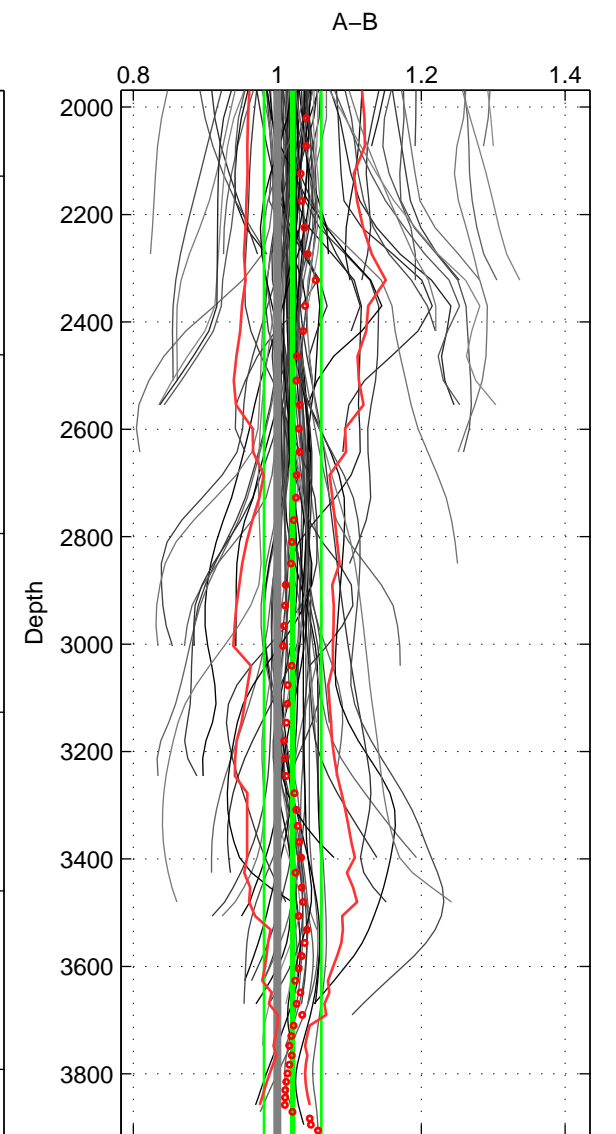

Cruise A (red). Date: Jan 2008 Cruisename: 338-09AR20071216  
 Cruise B (blue). Date: Jan 2011 Cruisename: 340-09AR20110104

\*\*\* "Favourite" values are means of spaces 1 2 3.

	Offset	O.StDev	Ratio	R.Stdev	Rating
SIGMA:	2.205	1.935	1.021	0.019	5
THETA:	1.955	2.222	1.019	0.021	5
DEPTH:	2.470	4.525	1.021	0.040	5
FAV.:	2.210	2.894	1.020	0.027	5

Profiles of A: 25  
 Profiles of B: 26  
 Diff profs : 99  
 WMoffset (A-B): 2.2047  
 WMoffset stdev: 1.935  
 WMratio (A/B): 1.021  
 WMratio stdev: 0.018766

Quality (1-5): 5

Profiles of A: 25  
 Profiles of B: 26  
 Diff profs : 99  
 WMoffset (A-B): 1.9549  
 WMoffset stdev: 2.222  
 WMratio (A/B): 1.0187  
 WMratio stdev: 0.021382

Quality (1-5): 5

Profiles of A: 25  
 Profiles of B: 26  
 Diff profs : 99  
 WMoffset (A-B): 2.4701  
 WMoffset stdev: 4.5249  
 WMratio (A/B): 1.0212  
 WMratio stdev: 0.039801

Quality (1-5): 5