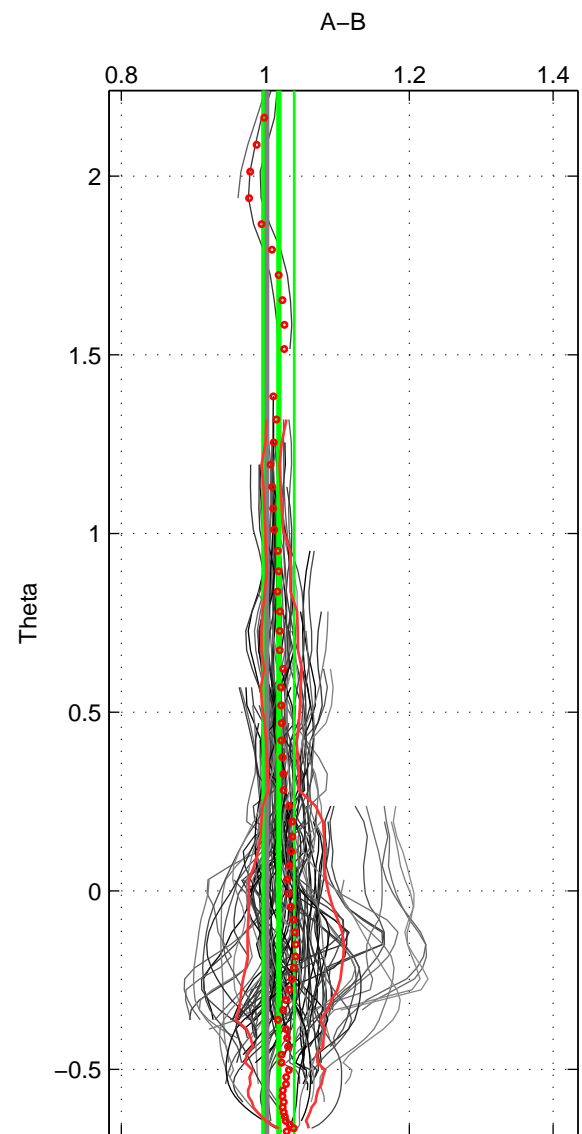

Cruise A (red). Date: Jan 2008 Cruisename: 338-09AR20071216  
 Cruise B (blue). Date: Jan 2011 Cruisename: 340-09AR20110104

\*\*\* "Favourite" values are means of spaces 1 2 3.

	Offset	O.StDev	Ratio	R.Stdev	Rating
SIGMA:	2.205	1.935	1.021	0.019	5
THETA:	1.955	2.222	1.019	0.021	5
DEPTH:	2.470	4.525	1.021	0.040	5
FAV.:	2.210	2.894	1.020	0.027	5

Profiles of A: 25  
 Profiles of B: 26  
 Diff profs : 99  
 WMoffset (A-B): 2.2047  
 WMoffset stdev: 1.935  
 WMratio (A/B): 1.021  
 WMratio stdev: 0.018766

Quality (1-5): 5

Profiles of A: 25  
 Profiles of B: 26  
 Diff profs : 99  
 WMoffset (A-B): 1.9549  
 WMoffset stdev: 2.222  
 WMratio (A/B): 1.0187  
 WMratio stdev: 0.021382

Quality (1-5): 5

Profiles of A: 25  
 Profiles of B: 26  
 Diff profs : 99  
 WMoffset (A-B): 2.4701  
 WMoffset stdev: 4.5249  
 WMratio (A/B): 1.0212  
 WMratio stdev: 0.039801

Quality (1-5): 5