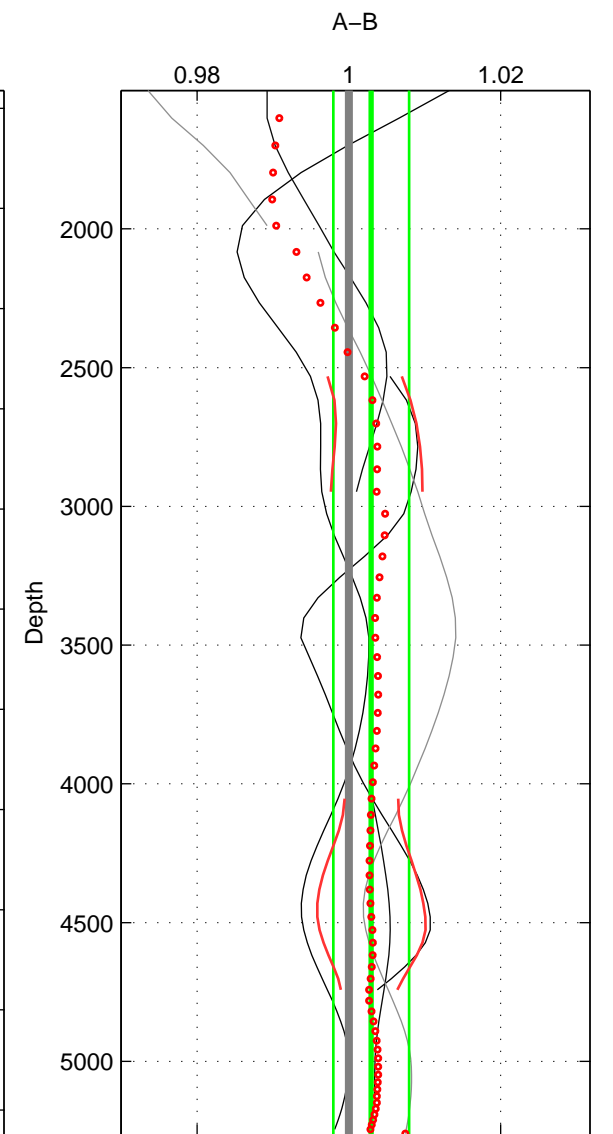

Cruise A (red). Date: Mar 2003 Cruisename: 597-49NZ20030220

Cruise B (blue). Date: Mar 2005 Cruisename: 604-49NZ20050228

*** "Favourite" values are means of spaces 1 2 3.

	Offset	O.StDev	Ratio	R.Stdev	Rating
SIGMA:	0.516	0.185	1.003	0.001	3
THETA:	0.417	0.224	1.003	0.001	3
DEPTH:	0.442	0.746	1.003	0.005	3
FAV.:	0.458	0.385	1.003	0.003	3

Profiles of A: 5
 Profiles of B: 3
 Diff profs : 5
 WMoffset (A-B): 0.51568
 WMoffset stdev: 0.18509
 WMratio (A/B): 1.0033
 WMratio stdev: 0.001177

Quality (1-5): 3

Profiles of A: 5
 Profiles of B: 3
 Diff profs : 5
 WMoffset (A-B): 0.417
 WMoffset stdev: 0.22371
 WMratio (A/B): 1.0027
 WMratio stdev: 0.0013918

Quality (1-5): 3

Profiles of A: 5
 Profiles of B: 3
 Diff profs : 5
 WMoffset (A-B): 0.44181
 WMoffset stdev: 0.74609
 WMratio (A/B): 1.0029
 WMratio stdev: 0.0049868

Quality (1-5): 3