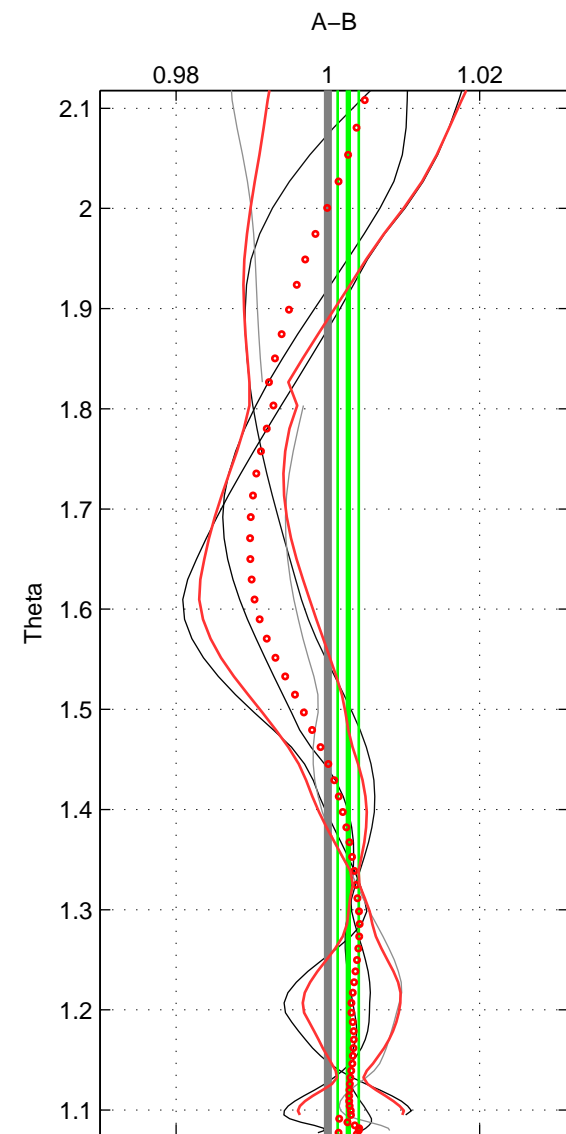

Cruise A (red). Date: Mar 2003 Cruisename: 597-49NZ20030220

Cruise B (blue). Date: Mar 2005 Cruisename: 604-49NZ20050228

*** "Favourite" values are means of spaces 1 2 3.

	Offset	O.StDev	Ratio	R.Stdev	Rating
SIGMA:	0.516	0.185	1.003	0.001	3
THETA:	0.417	0.224	1.003	0.001	3
DEPTH:	0.442	0.746	1.003	0.005	3
FAV.:	0.458	0.385	1.003	0.003	3

Profiles of A: 5
 Profiles of B: 3
 Diff profs : 5
 WMoffset (A-B): 0.51568
 WMoffset stdev: 0.18509
 WMratio (A/B): 1.0033
 WMratio stdev: 0.001177

Quality (1-5): 3

Profiles of A: 5
 Profiles of B: 3
 Diff profs : 5
 WMoffset (A-B): 0.417
 WMoffset stdev: 0.22371
 WMratio (A/B): 1.0027
 WMratio stdev: 0.0013918

Quality (1-5): 3

Profiles of A: 5
 Profiles of B: 3
 Diff profs : 5
 WMoffset (A-B): 0.44181
 WMoffset stdev: 0.74609
 WMratio (A/B): 1.0029
 WMratio stdev: 0.0049868

Quality (1-5): 3