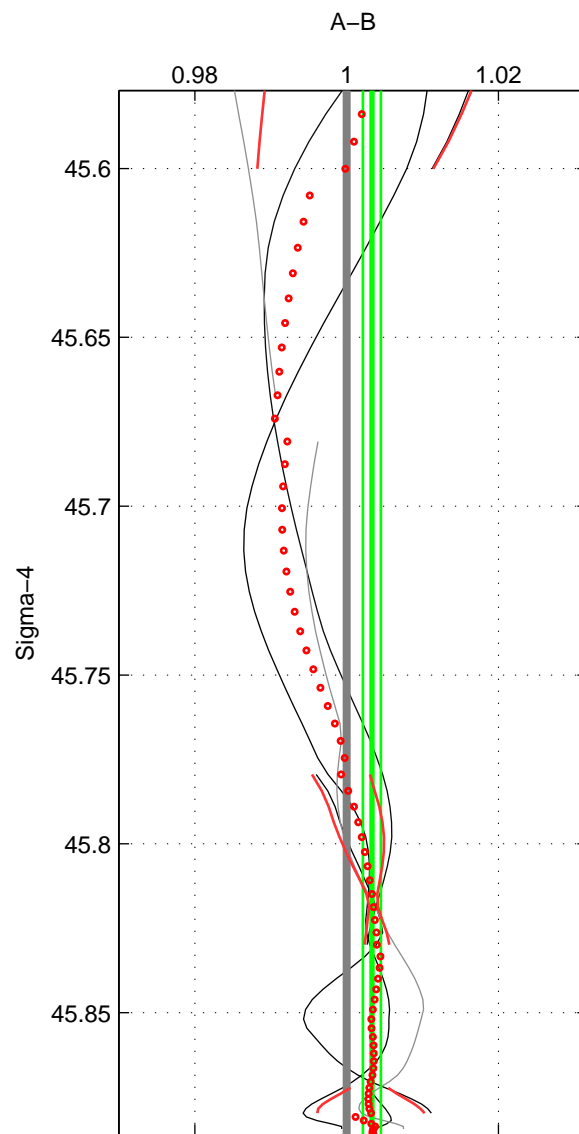

Cruise A (red). Date: Mar 2003 Cruisename: 597-49NZ20030220

Cruise B (blue). Date: Mar 2005 Cruisename: 604-49NZ20050228

*** "Favourite" values are means of spaces 1 2 3.

	Offset	O.StDev	Ratio	R.Stdev	Rating
SIGMA:	0.516	0.185	1.003	0.001	3
THETA:	0.417	0.224	1.003	0.001	3
DEPTH:	0.442	0.746	1.003	0.005	3
FAV.:	0.458	0.385	1.003	0.003	3

Profiles of A: 5
 Profiles of B: 3
 Diff profs : 5
 WMoffset (A-B): 0.51568
 WMoffset stdev: 0.18509
 WMratio (A/B): 1.0033
 WMratio stdev: 0.001177

Quality (1-5): 3

Profiles of A: 5
 Profiles of B: 3
 Diff profs : 5
 WMoffset (A-B): 0.417
 WMoffset stdev: 0.22371
 WMratio (A/B): 1.0027
 WMratio stdev: 0.0013918

Quality (1-5): 3

Profiles of A: 5
 Profiles of B: 3
 Diff profs : 5
 WMoffset (A-B): 0.44181
 WMoffset stdev: 0.74609
 WMratio (A/B): 1.0029
 WMratio stdev: 0.0049868

Quality (1-5): 3