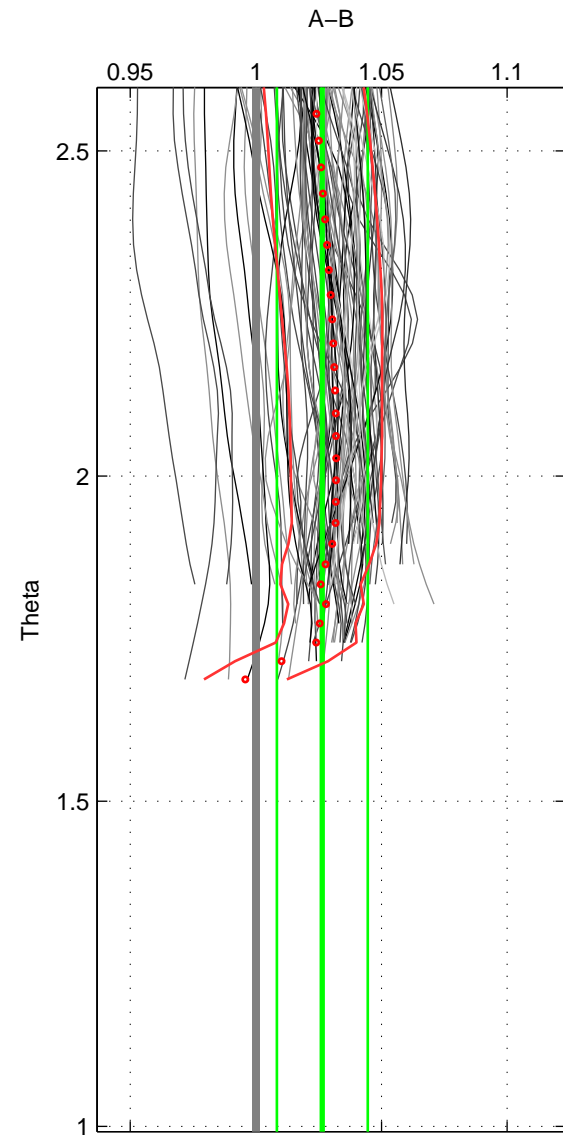

Cruise A (red). Date: Sep 1992 Cruisename: 494-322019920816

Cruise B (blue). Date: Jul 2002 Cruisename: 697-49UP20020620

*** "Favourite" values are means of spaces 1 2.

	Offset	O.StDev	Ratio	R.Stdev	Rating
SIGMA:	4.073	2.842	1.027	0.019	5
THETA:	4.168	2.848	1.026	0.018	5
DEPTH:	5.380	0.159	1.034	0.002	3
FAV.:	4.121	2.845	1.027	0.018	5

Profiles of A: 38
 Profiles of B: 20
 Diff profs : 92
 WMoffset (A-B): 4.0729
 WMoffset stdev: 2.8425
 WMratio (A/B): 1.0266
 WMratio stdev: 0.018564

Quality (1-5): 5

Profiles of A: 38
 Profiles of B: 20
 Diff profs : 92
 WMoffset (A-B): 4.1682
 WMoffset stdev: 2.8477
 WMratio (A/B): 1.0264
 WMratio stdev: 0.018115

Quality (1-5): 5

Profiles of A: 38
 Profiles of B: 20
 Diff profs : 92
 WMoffset (A-B): 5.3802
 WMoffset stdev: 0.15916
 WMratio (A/B): 1.0344
 WMratio stdev: 0.001695

Quality (1-5): 3

Please note that statistics are bad.