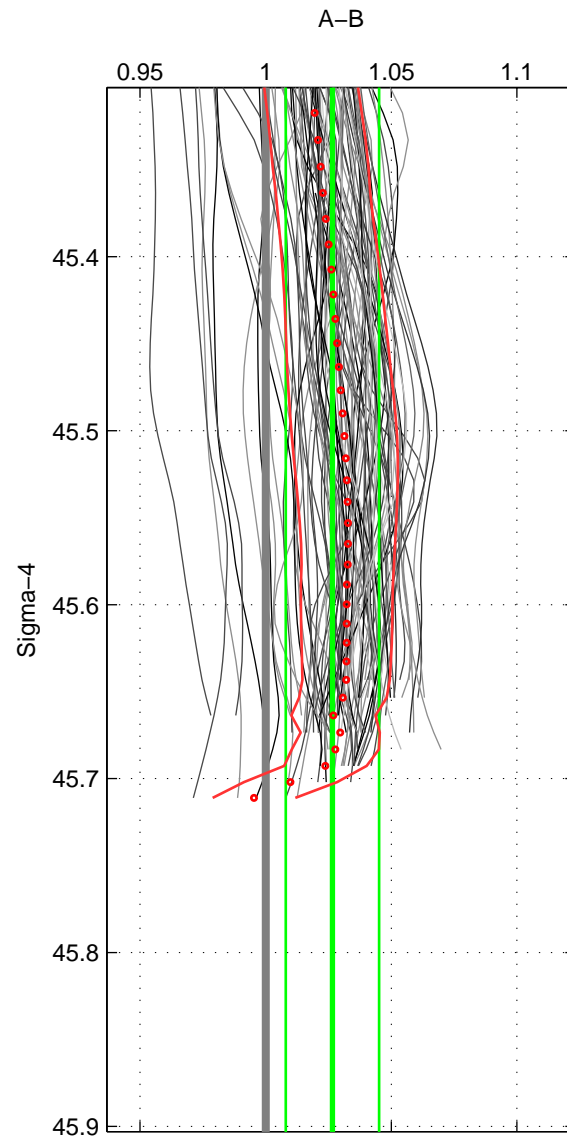

Cruise A (red). Date: Sep 1992 Cruisename: 494-322019920816

Cruise B (blue). Date: Jul 2002 Cruisename: 697-49UP20020620

*** "Favourite" values are means of spaces 1 2.

	Offset	O.StDev	Ratio	R.Stdev	Rating
SIGMA:	4.073	2.842	1.027	0.019	5
THETA:	4.168	2.848	1.026	0.018	5
DEPTH:	5.380	0.159	1.034	0.002	3
FAV.:	4.121	2.845	1.027	0.018	5

Profiles of A: 38
 Profiles of B: 20
 Diff profs : 92
 WMoffset (A-B): 4.0729
 WMoffset stdev: 2.8425
 WMratio (A/B): 1.0266
 WMratio stdev: 0.018564

Quality (1-5): 5

Profiles of A: 38
 Profiles of B: 20
 Diff profs : 92
 WMoffset (A-B): 4.1682
 WMoffset stdev: 2.8477
 WMratio (A/B): 1.0264
 WMratio stdev: 0.018115

Quality (1-5): 5

Profiles of A: 38
 Profiles of B: 20
 Diff profs : 92
 WMoffset (A-B): 5.3802
 WMoffset stdev: 0.15916
 WMratio (A/B): 1.0344
 WMratio stdev: 0.001695

Quality (1-5): 3

Please note that statistics are bad.