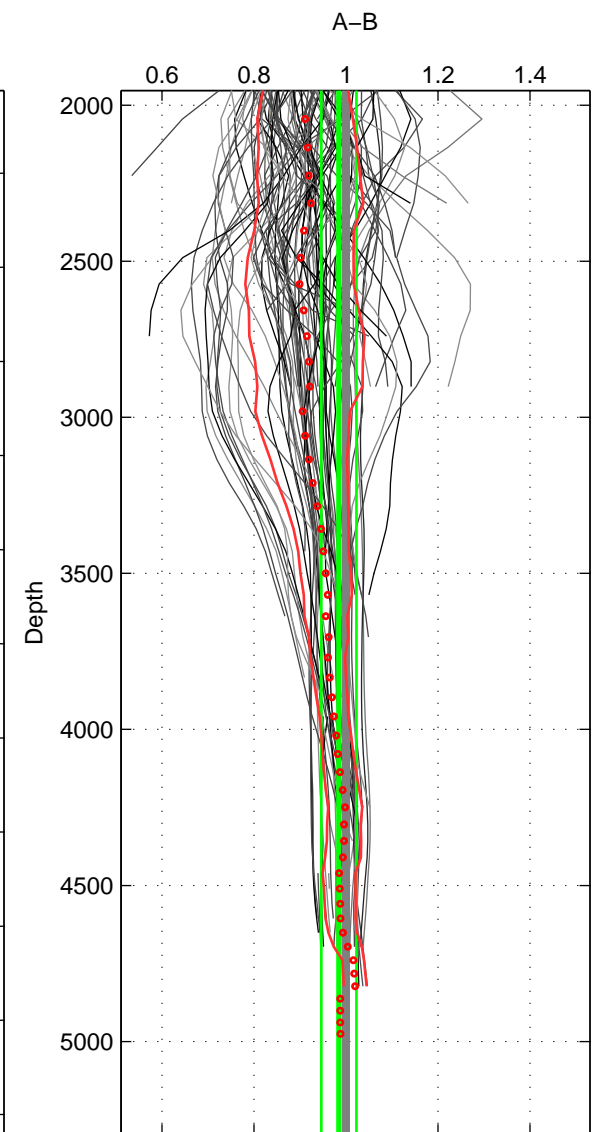

Cruise A (red). Date: Aug 1993 Cruisename: 251-33MW19930704.1

Cruise B (blue). Date: May 1998 Cruisename: 315-74DI19980423

\*\*\* "Favourite" values are means of spaces 1 2 3.

	Offset	O.StDev	Ratio	R.Stdev	Rating
SIGMA:	-1.018	1.282	0.980	0.034	5
THETA:	-0.699	1.238	0.986	0.030	5
DEPTH:	-0.788	1.661	0.985	0.038	5
FAV. :	-0.835	1.394	0.984	0.034	5

Profiles of A: 24  
 Profiles of B: 54  
 Diff profs : 97  
 WMoffset (A-B): -1.0183  
 WMoffset stdev: 1.2825  
 WMratio (A/B): 0.97955  
 WMratio stdev: 0.034039

Quality (1-5): 5

Profiles of A: 24  
 Profiles of B: 54  
 Diff profs : 97  
 WMoffset (A-B): -0.69894  
 WMoffset stdev: 1.2378  
 WMratio (A/B): 0.98641  
 WMratio stdev: 0.030124

Quality (1-5): 5

Profiles of A: 24  
 Profiles of B: 54  
 Diff profs : 97  
 WMoffset (A-B): -0.78813  
 WMoffset stdev: 1.6606  
 WMratio (A/B): 0.98475  
 WMratio stdev: 0.038179

Quality (1-5): 5