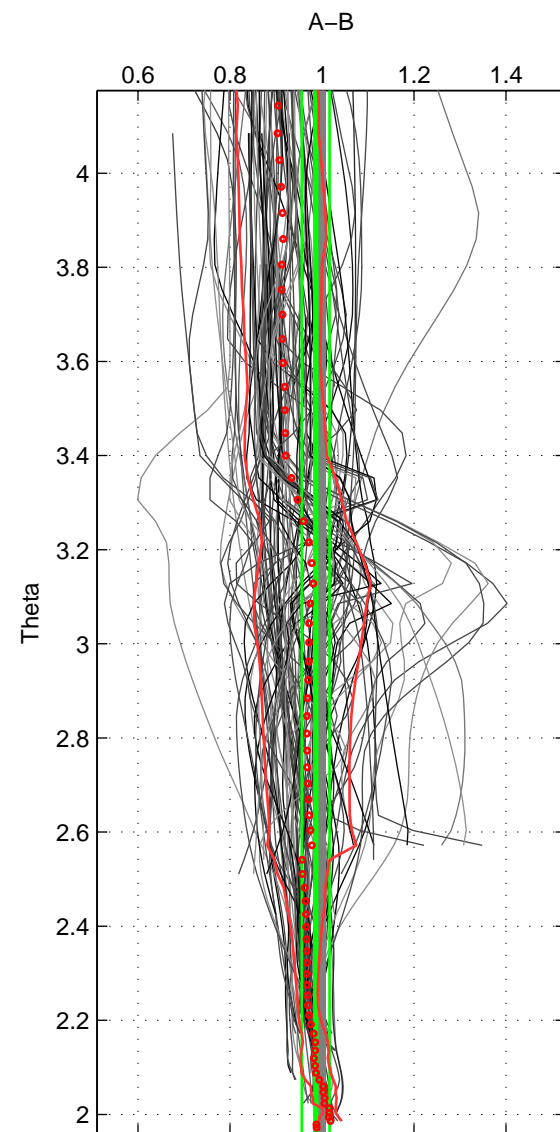

Cruise A (red). Date: Aug 1993 Cruisename: 251-33MW19930704.1

Cruise B (blue). Date: May 1998 Cruisename: 315-74DI19980423

\*\*\* "Favourite" values are means of spaces 1 2 3.

	Offset	O.StDev	Ratio	R.Stdev	Rating
SIGMA:	-1.018	1.282	0.980	0.034	5
THETA:	-0.699	1.238	0.986	0.030	5
DEPTH:	-0.788	1.661	0.985	0.038	5
FAV. :	-0.835	1.394	0.984	0.034	5

Profiles of A: 24  
 Profiles of B: 54  
 Diff profs : 97  
 WMoffset (A-B): -1.0183  
 WMoffset stdev: 1.2825  
 WMratio (A/B): 0.97955  
 WMratio stdev: 0.034039

Quality (1-5): 5

Profiles of A: 24  
 Profiles of B: 54  
 Diff profs : 97  
 WMoffset (A-B): -0.69894  
 WMoffset stdev: 1.2378  
 WMratio (A/B): 0.98641  
 WMratio stdev: 0.030124

Quality (1-5): 5

Profiles of A: 24  
 Profiles of B: 54  
 Diff profs : 97  
 WMoffset (A-B): -0.78813  
 WMoffset stdev: 1.6606  
 WMratio (A/B): 0.98475  
 WMratio stdev: 0.038179

Quality (1-5): 5