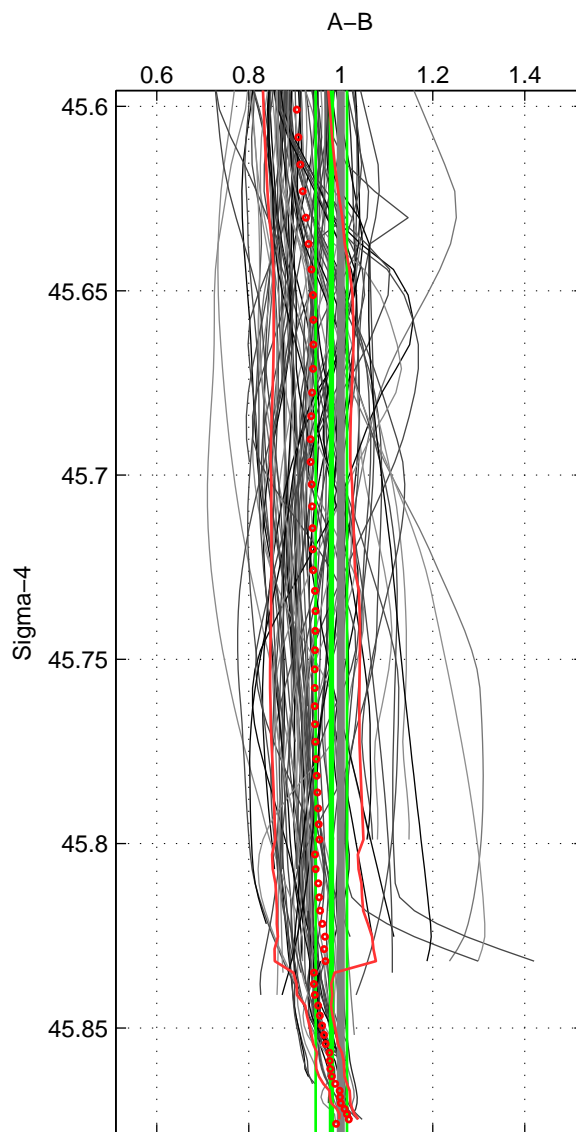

Cruise A (red). Date: Aug 1993 Cruisename: 251-33MW19930704.1

Cruise B (blue). Date: May 1998 Cruisename: 315-74DI19980423

\*\*\* "Favourite" values are means of spaces 1 2 3.

	Offset	O.StDev	Ratio	R.Stdev	Rating
SIGMA:	-1.018	1.282	0.980	0.034	5
THETA:	-0.699	1.238	0.986	0.030	5
DEPTH:	-0.788	1.661	0.985	0.038	5
FAV. :	-0.835	1.394	0.984	0.034	5

Profiles of A: 24  
 Profiles of B: 54  
 Diff profs : 97  
 WMoffset (A-B): -1.0183  
 WMoffset stdev: 1.2825  
 WMratio (A/B): 0.97955  
 WMratio stdev: 0.034039

Quality (1-5): 5

Profiles of A: 24  
 Profiles of B: 54  
 Diff profs : 97  
 WMoffset (A-B): -0.69894  
 WMoffset stdev: 1.2378  
 WMratio (A/B): 0.98641  
 WMratio stdev: 0.030124

Quality (1-5): 5

Profiles of A: 24  
 Profiles of B: 54  
 Diff profs : 97  
 WMoffset (A-B): -0.78813  
 WMoffset stdev: 1.6606  
 WMratio (A/B): 0.98475  
 WMratio stdev: 0.038179

Quality (1-5): 5