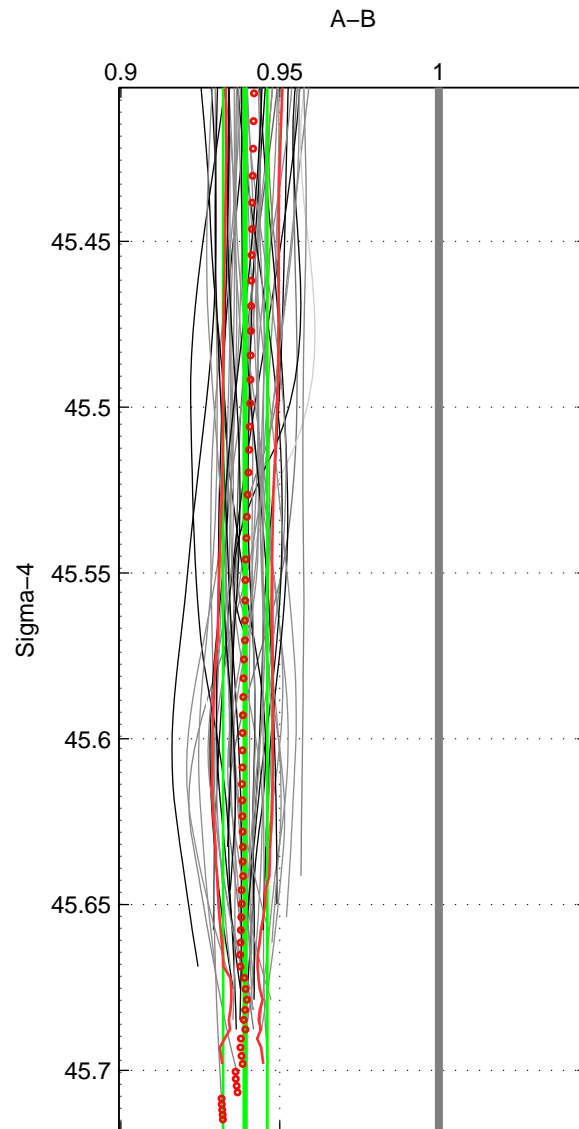

Cruise A (red). Date: May 2001 Cruisename: 693-49UP20010424

Cruise B (blue). Date: Jul 2002 Cruisename: 697-49UP20020620

*** "Favourite" values are means of spaces 1 2 3.

	Offset	O.StDev	Ratio	R.Stdev	Rating
SIGMA:	-9.641	1.157	0.939	0.007	4
THETA:	-9.669	1.059	0.938	0.006	4
DEPTH:	-9.475	1.500	0.941	0.009	4
FAV. :	-9.595	1.239	0.939	0.007	4

Profiles of A: 17
 Profiles of B: 18
 Diff profs : 48
 WMoffset (A-B): -9.6413
 WMoffset stdev: 1.1573
 WMratio (A/B): 0.9391
 WMratio stdev: 0.0069561

Quality (1-5): 4

Profiles of A: 17
 Profiles of B: 18
 Diff profs : 48
 WMoffset (A-B): -9.6685
 WMoffset stdev: 1.0591
 WMratio (A/B): 0.93827
 WMratio stdev: 0.0063905

Quality (1-5): 4

Profiles of A: 17
 Profiles of B: 18
 Diff profs : 48
 WMoffset (A-B): -9.4747
 WMoffset stdev: 1.5002
 WMratio (A/B): 0.94093
 WMratio stdev: 0.0087237

Quality (1-5): 4