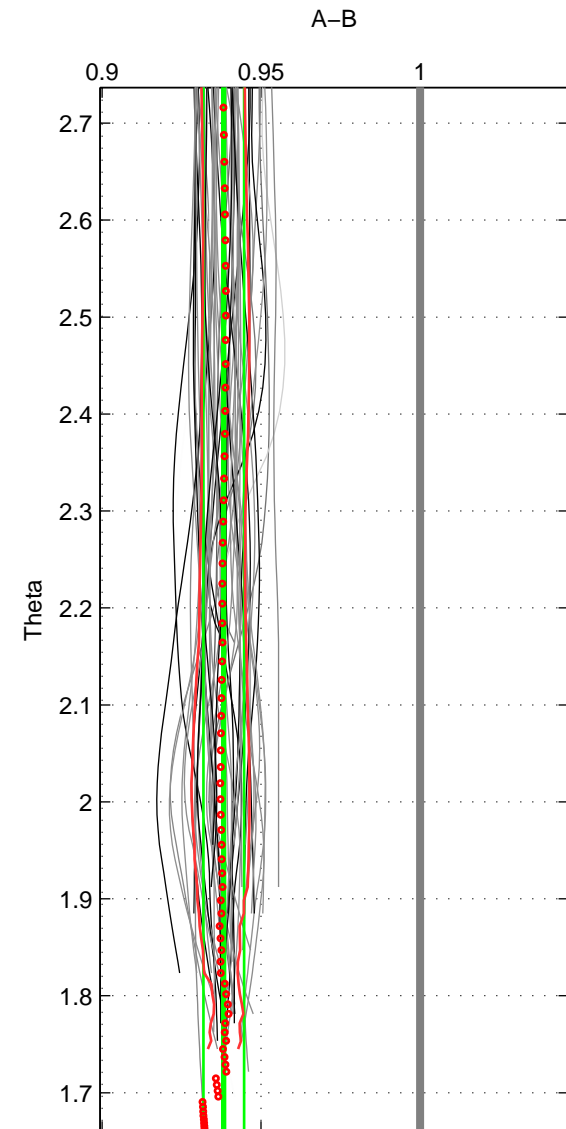

Cruise A (red). Date: May 2001 Cruisename: 693-49UP20010424

Cruise B (blue). Date: Jul 2002 Cruisename: 697-49UP20020620

*** "Favourite" values are means of spaces 1 2 3.

	Offset	O.StDev	Ratio	R.Stdev	Rating
SIGMA:	-9.641	1.157	0.939	0.007	4
THETA:	-9.669	1.059	0.938	0.006	4
DEPTH:	-9.475	1.500	0.941	0.009	4
FAV. :	-9.595	1.239	0.939	0.007	4

Profiles of A: 17
 Profiles of B: 18
 Diff profs : 48
 WMoffset (A-B): -9.6413
 WMoffset stdev: 1.1573
 WMratio (A/B): 0.9391
 WMratio stdev: 0.0069561

Quality (1-5): 4

Profiles of A: 17
 Profiles of B: 18
 Diff profs : 48
 WMoffset (A-B): -9.6685
 WMoffset stdev: 1.0591
 WMratio (A/B): 0.93827
 WMratio stdev: 0.0063905

Quality (1-5): 4

Profiles of A: 17
 Profiles of B: 18
 Diff profs : 48
 WMoffset (A-B): -9.4747
 WMoffset stdev: 1.5002
 WMratio (A/B): 0.94093
 WMratio stdev: 0.0087237

Quality (1-5): 4