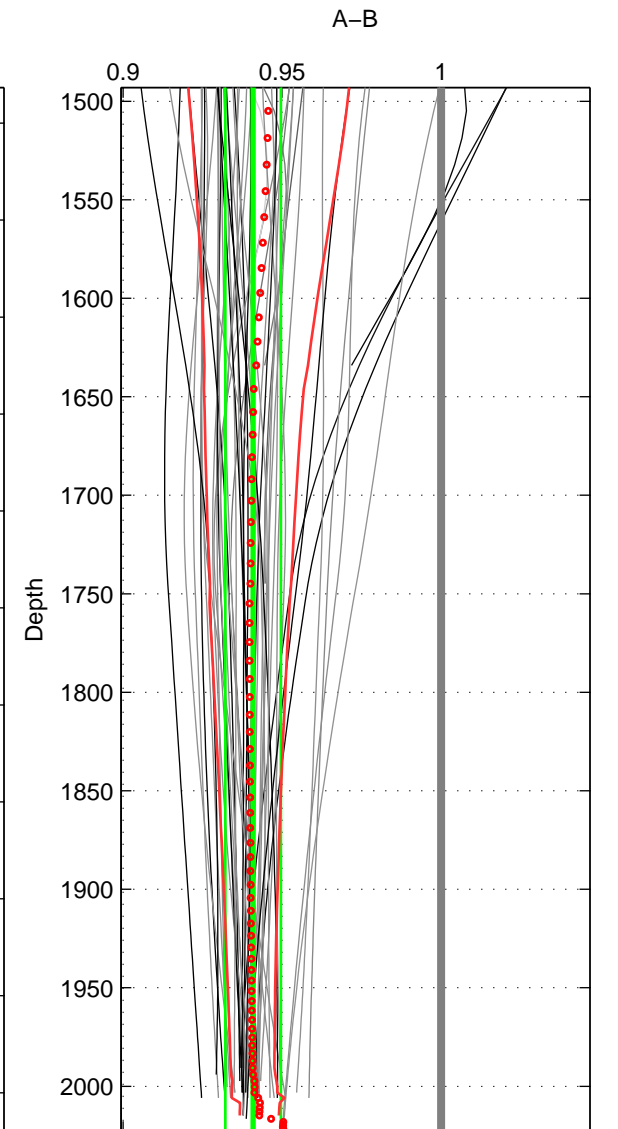

Cruise A (red). Date: May 2001 Cruisename: 693-49UP20010424

Cruise B (blue). Date: Jul 2002 Cruisename: 697-49UP20020620

*** "Favourite" values are means of spaces 1 2 3.

	Offset	O.StDev	Ratio	R.Stdev	Rating
SIGMA:	-9.641	1.157	0.939	0.007	4
THETA:	-9.669	1.059	0.938	0.006	4
DEPTH:	-9.475	1.500	0.941	0.009	4
FAV. :	-9.595	1.239	0.939	0.007	4

Profiles of A: 17
 Profiles of B: 18
 Diff profs : 48
 WMoffset (A-B): -9.6413
 WMoffset stdev: 1.1573
 WMratio (A/B): 0.9391
 WMratio stdev: 0.0069561

Quality (1-5): 4

Profiles of A: 17
 Profiles of B: 18
 Diff profs : 48
 WMoffset (A-B): -9.6685
 WMoffset stdev: 1.0591
 WMratio (A/B): 0.93827
 WMratio stdev: 0.0063905

Quality (1-5): 4

Profiles of A: 17
 Profiles of B: 18
 Diff profs : 48
 WMoffset (A-B): -9.4747
 WMoffset stdev: 1.5002
 WMratio (A/B): 0.94093
 WMratio stdev: 0.0087237

Quality (1-5): 4