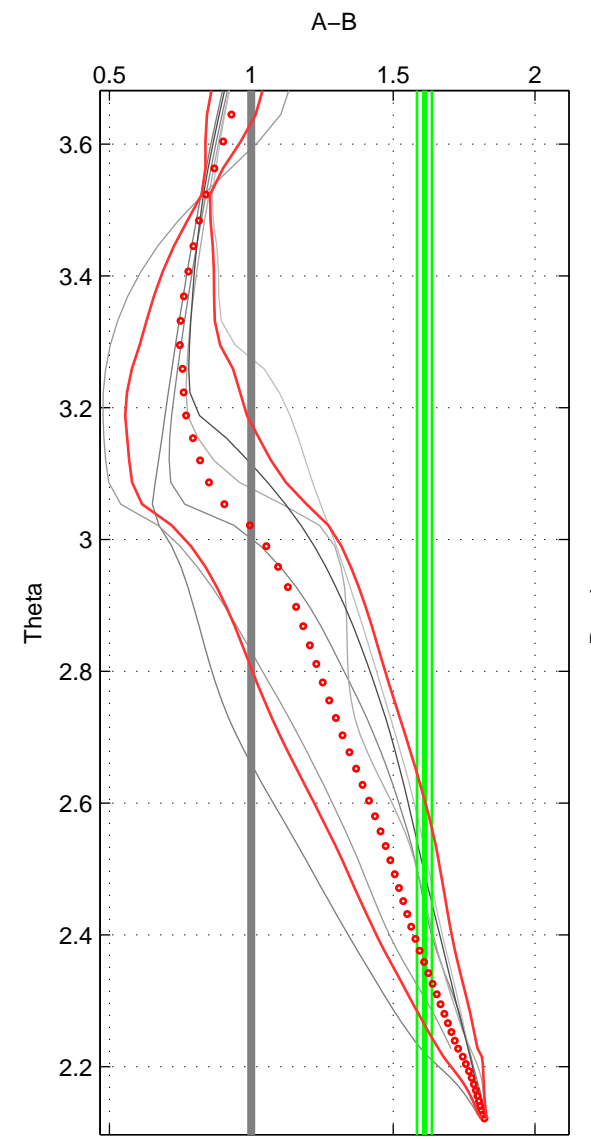

Cruise A (red). Date: Jul 2001 Cruisename: 161-06MT20010717

Cruise B (blue). Date: Jun 1990 Cruisename: 312-74D119900612

*** "Favourite" values are those of space 2.

	Offset	O.StDev	Ratio	R.Stdev	Rating
SIGMA:	-5.212	4.498	0.748	0.219	2
THETA:	10.230	0.526	1.610	0.026	3
DEPTH:	-3.722	4.020	0.824	0.211	2
FAV.:	10.230	0.526	1.610	0.026	3

Please note that statistics are bad.
 Profiles of A: 5
 Profiles of B: 1
 Diff profs: 1
 WMoffset (A-B): -5.2122
 WMoffset stdev: 4.4984
 WMratio (A/B): 0.7479
 WMratio stdev: 0.21895

Quality (1-5): 2

Profiles of A: 5
 Profiles of B: 2
 Diff profs: 6
 WMoffset (A-B): 10.2299
 WMoffset stdev: 0.52556
 WMratio (A/B): 1.6104
 WMratio stdev: 0.026376

Quality (1-5): 3

Please note that statistics are bad.
 Profiles of A: 5
 Profiles of B: 1
 Diff profs: 1
 WMoffset (A-B): -3.7224
 WMoffset stdev: 4.0204
 WMratio (A/B): 0.82438
 WMratio stdev: 0.21129