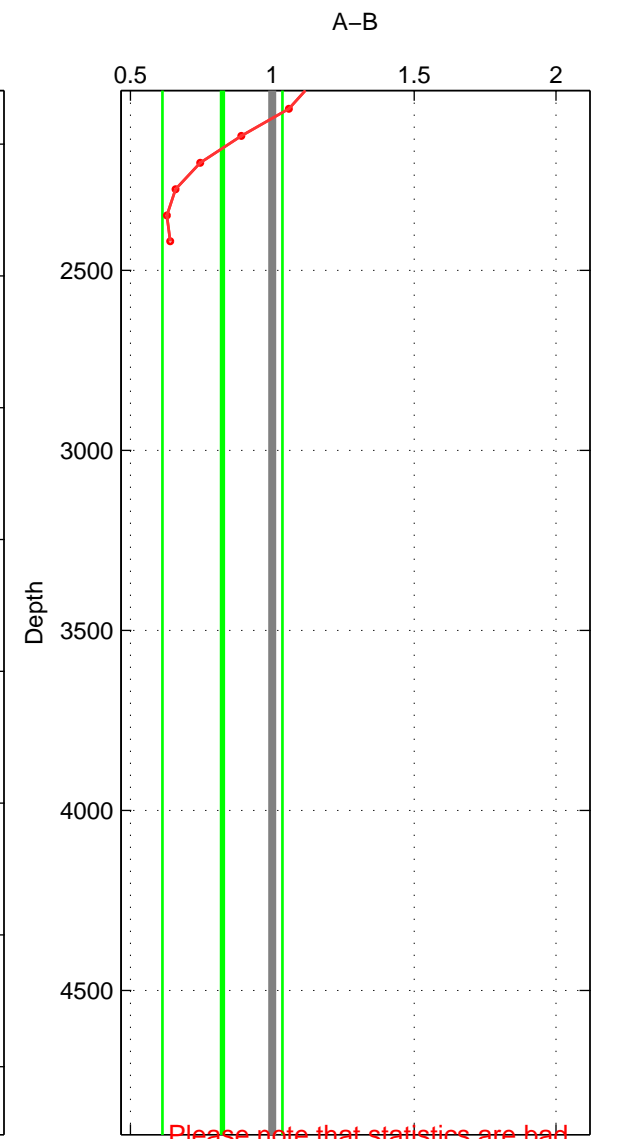

Cruise A (red). Date: Jul 2001 Cruisename: 161-06MT20010717

Cruise B (blue). Date: Jun 1990 Cruisename: 312-74D119900612

*** "Favourite" values are those of space 2.

	Offset	O.StDev	Ratio	R.Stdev	Rating
SIGMA:	-5.212	4.498	0.748	0.219	2
THETA:	10.230	0.526	1.610	0.026	3
DEPTH:	-3.722	4.020	0.824	0.211	2
FAV.:	10.230	0.526	1.610	0.026	3

Please note that statistics are bad.
 Profiles of A: 5
 Profiles of B: 1
 Diff profs: 1
 WMoffset (A-B): -5.2122
 WMoffset stdev: 4.4984
 WMratio (A/B): 0.7479
 WMratio stdev: 0.21895

Quality (1-5): 2

Profiles of A: 5
 Profiles of B: 2
 Diff profs: 6
 WMoffset (A-B): 10.2299
 WMoffset stdev: 0.52556
 WMratio (A/B): 1.6104
 WMratio stdev: 0.026376

Quality (1-5): 3

Please note that statistics are bad.
 Profiles of A: 5
 Profiles of B: 1
 Diff profs: 1
 WMoffset (A-B): -3.7224
 WMoffset stdev: 4.0204
 WMratio (A/B): 0.82438
 WMratio stdev: 0.21129