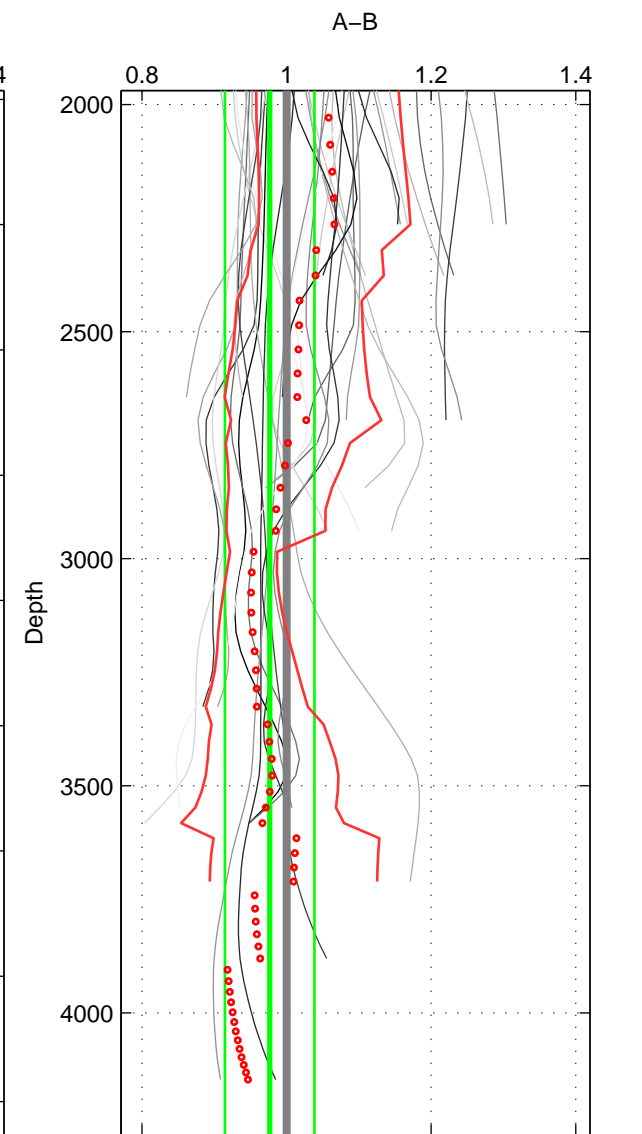

Cruise A (red). Date: Jan 1995 Cruisename: 384-49HH19941213  
 Cruise B (blue). Date: Mar 2003 Cruisename: 388-61TG20030217

\*\*\* "Favourite" values are means of spaces 1 2 3.

	Offset	O.StDev	Ratio	R.Stdev	Rating
SIGMA:	-0.073	7.382	1.000	0.066	5
THETA:	-0.200	7.417	0.999	0.067	5
DEPTH:	-2.753	7.299	0.977	0.062	5
FAV. :	-1.009	7.366	0.992	0.065	5

Profiles of A: 6  
 Profiles of B: 9  
 Diff profs : 35  
 WMoffset (A-B): -0.073176  
 WMoffset stdev: 7.3822  
 WMratio (A/B): 1  
 WMratio stdev: 0.065797

Quality (1-5): 5

Profiles of A: 6  
 Profiles of B: 9  
 Diff profs : 35  
 WMoffset (A-B): -0.19982  
 WMoffset stdev: 7.4168  
 WMratio (A/B): 0.99901  
 WMratio stdev: 0.066665

Quality (1-5): 5

Profiles of A: 6  
 Profiles of B: 9  
 Diff profs : 35  
 WMoffset (A-B): -2.7531  
 WMoffset stdev: 7.2986  
 WMratio (A/B): 0.97659  
 WMratio stdev: 0.061968

Quality (1-5): 5