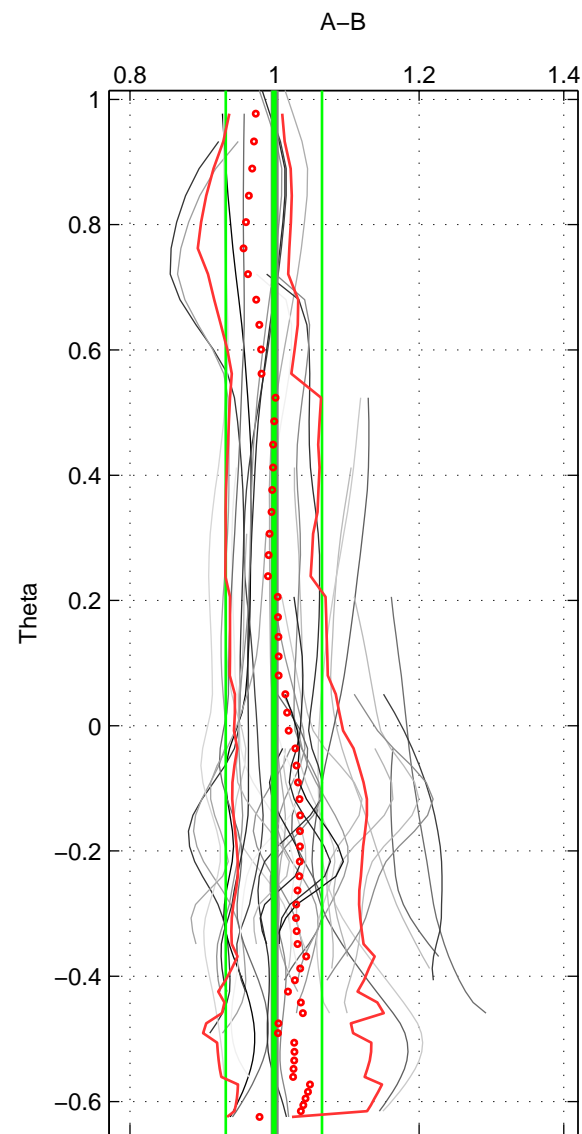

Cruise A (red). Date: Jan 1995 Cruisename: 384-49HH19941213  
 Cruise B (blue). Date: Mar 2003 Cruisename: 388-61TG20030217

\*\*\* "Favourite" values are means of spaces 1 2 3.

	Offset	O.StDev	Ratio	R.Stdev	Rating
SIGMA:	-0.073	7.382	1.000	0.066	5
THETA:	-0.200	7.417	0.999	0.067	5
DEPTH:	-2.753	7.299	0.977	0.062	5
FAV. :	-1.009	7.366	0.992	0.065	5

Profiles of A: 6  
 Profiles of B: 9  
 Diff profs : 35  
 WMoffset (A-B): -0.073176  
 WMoffset stdev: 7.3822  
 WMratio (A/B): 1  
 WMratio stdev: 0.065797

Quality (1-5): 5

Profiles of A: 6  
 Profiles of B: 9  
 Diff profs : 35  
 WMoffset (A-B): -0.19982  
 WMoffset stdev: 7.4168  
 WMratio (A/B): 0.99901  
 WMratio stdev: 0.066665

Quality (1-5): 5

Profiles of A: 6  
 Profiles of B: 9  
 Diff profs : 35  
 WMoffset (A-B): -2.7531  
 WMoffset stdev: 7.2986  
 WMratio (A/B): 0.97659  
 WMratio stdev: 0.061968

Quality (1-5): 5