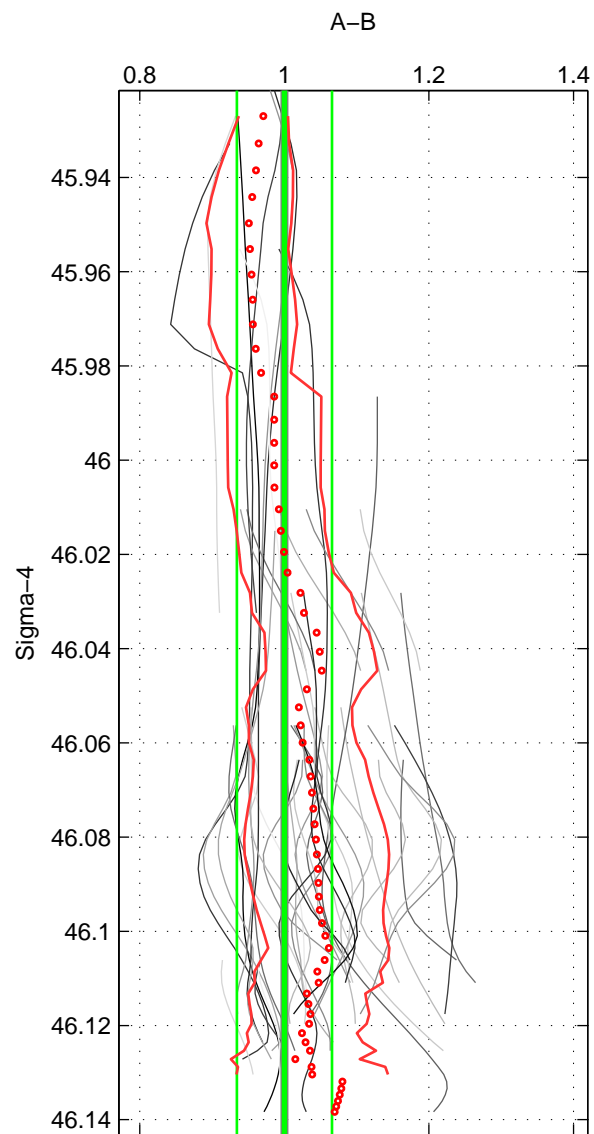

Cruise A (red). Date: Jan 1995 Cruisename: 384-49HH19941213  
 Cruise B (blue). Date: Mar 2003 Cruisename: 388-61TG20030217

\*\*\* "Favourite" values are means of spaces 1 2 3.

	Offset	O.StDev	Ratio	R.Stdev	Rating
SIGMA:	-0.073	7.382	1.000	0.066	5
THETA:	-0.200	7.417	0.999	0.067	5
DEPTH:	-2.753	7.299	0.977	0.062	5
FAV. :	-1.009	7.366	0.992	0.065	5

Profiles of A: 6  
 Profiles of B: 9  
 Diff profs : 35  
 WMoffset (A-B): -0.073176  
 WMoffset stdev: 7.3822  
 WMratio (A/B): 1  
 WMratio stdev: 0.065797

Quality (1-5): 5

Profiles of A: 6  
 Profiles of B: 9  
 Diff profs : 35  
 WMoffset (A-B): -0.19982  
 WMoffset stdev: 7.4168  
 WMratio (A/B): 0.99901  
 WMratio stdev: 0.066665

Quality (1-5): 5

Profiles of A: 6  
 Profiles of B: 9  
 Diff profs : 35  
 WMoffset (A-B): -2.7531  
 WMoffset stdev: 7.2986  
 WMratio (A/B): 0.97659  
 WMratio stdev: 0.061968

Quality (1-5): 5