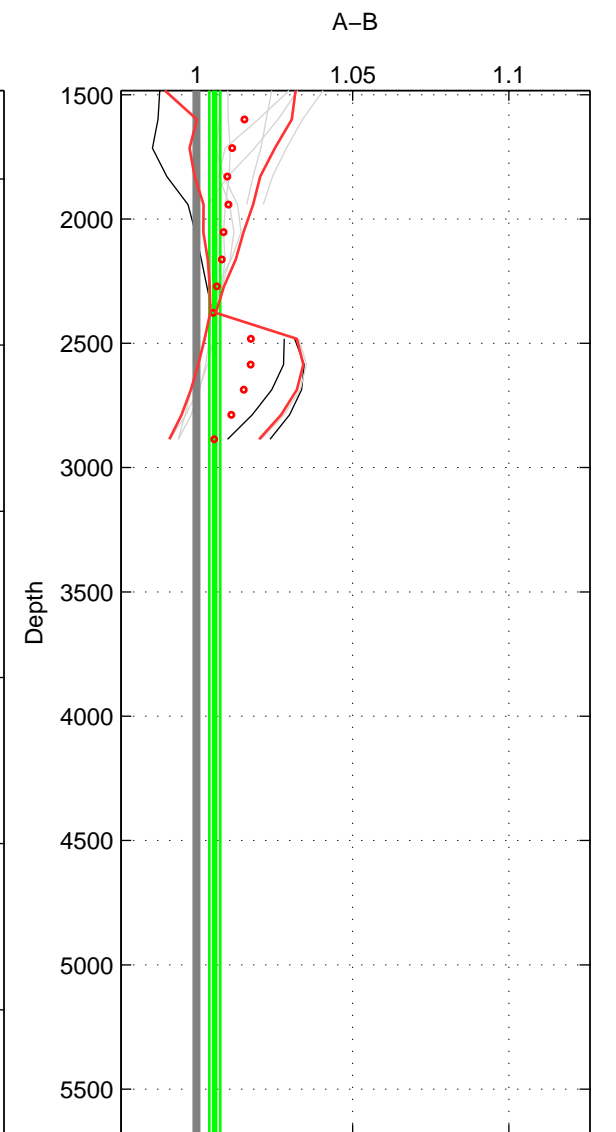

Cruise A (red). Date: Jun 2000 Cruisename: 571-49HO20000601

Cruise B (blue). Date: Jun 2001 Cruisename: 591-49NZ20010604

*** "Favourite" values are those of space 2.

| | Offset | O.StDev | Ratio | R.Stdev | Rating |
|--------|--------|---------|-------|---------|--------|
| SIGMA: | 1.345 | 1.023 | 1.008 | 0.006 | 3 |
| THETA: | 3.180 | 3.180 | 1.021 | 0.021 | 4 |
| DEPTH: | 0.933 | 0.274 | 1.006 | 0.002 | 3 |
| FAV.: | 3.180 | 3.180 | 1.021 | 0.021 | 4 |

Profiles of A: 5
 Profiles of B: 6
 Diff profs : 11
 WMoffset (A-B): 1.3447
 WMoffset stdev: 1.0227
 WMratio (A/B): 1.0084
 WMratio stdev: 0.0064094

Quality (1-5): 3

Profiles of A: 5
 Profiles of B: 6
 Diff profs : 14
 WMoffset (A-B): 3.18
 WMoffset stdev: 3.18
 WMratio (A/B): 1.0209
 WMratio stdev: 0.02148

Quality (1-5): 4

Profiles of A: 5
 Profiles of B: 6
 Diff profs : 11
 WMoffset (A-B): 0.9329
 WMoffset stdev: 0.27422
 WMratio (A/B): 1.0059
 WMratio stdev: 0.0017281

Quality (1-5): 3