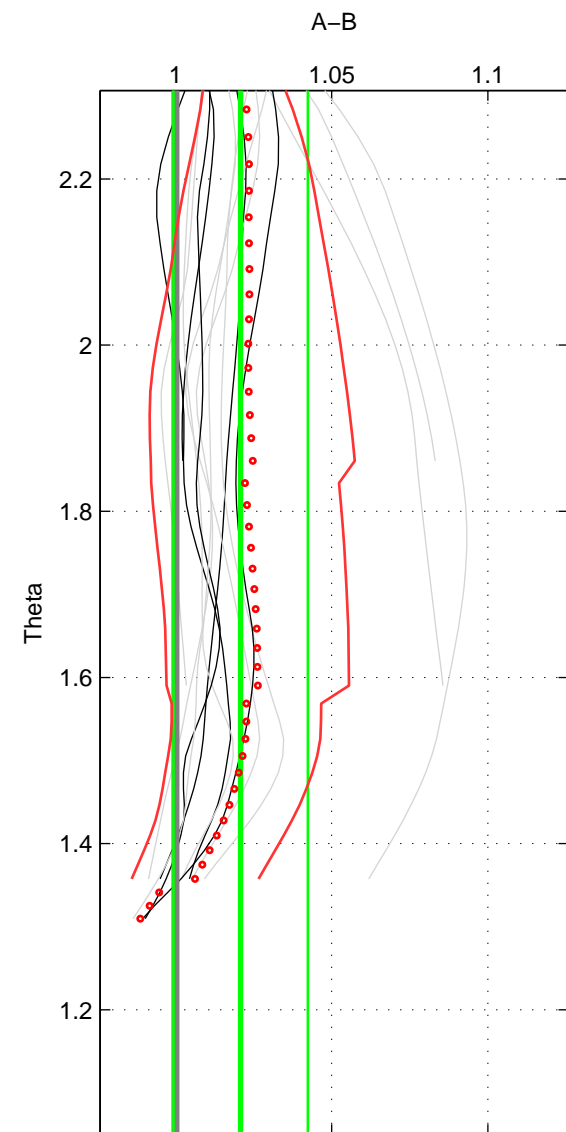

Cruise A (red). Date: Jun 2000 Cruisename: 571-49HO20000601

Cruise B (blue). Date: Jun 2001 Cruisename: 591-49NZ20010604

*** "Favourite" values are those of space 2.

| | Offset | O.StDev | Ratio | R.Stdev | Rating |
|--------|--------|---------|-------|---------|--------|
| SIGMA: | 1.345 | 1.023 | 1.008 | 0.006 | 3 |
| THETA: | 3.180 | 3.180 | 1.021 | 0.021 | 4 |
| DEPTH: | 0.933 | 0.274 | 1.006 | 0.002 | 3 |
| FAV.: | 3.180 | 3.180 | 1.021 | 0.021 | 4 |

Profiles of A: 5
 Profiles of B: 6
 Diff profs : 11
 WMoffset (A-B): 1.3447
 WMoffset stdev: 1.0227
 WMratio (A/B): 1.0084
 WMratio stdev: 0.0064094

Quality (1-5): 3

Profiles of A: 5
 Profiles of B: 6
 Diff profs : 14
 WMoffset (A-B): 3.18
 WMoffset stdev: 3.18
 WMratio (A/B): 1.0209
 WMratio stdev: 0.02148

Quality (1-5): 4

Profiles of A: 5
 Profiles of B: 6
 Diff profs : 11
 WMoffset (A-B): 0.9329
 WMoffset stdev: 0.27422
 WMratio (A/B): 1.0059
 WMratio stdev: 0.0017281

Quality (1-5): 3