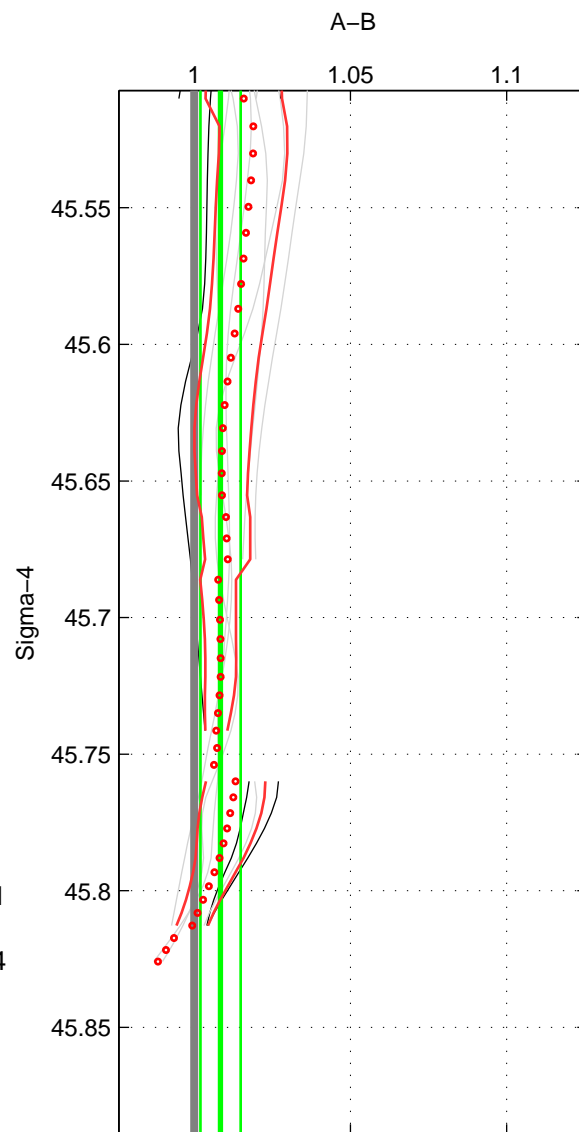

Cruise A (red). Date: Jun 2000 Cruisename: 571-49HO20000601

Cruise B (blue). Date: Jun 2001 Cruisename: 591-49NZ20010604

*** "Favourite" values are those of space 2.

| | Offset | O.StDev | Ratio | R.Stdev | Rating |
|--------|--------|---------|-------|---------|--------|
| SIGMA: | 1.345 | 1.023 | 1.008 | 0.006 | 3 |
| THETA: | 3.180 | 3.180 | 1.021 | 0.021 | 4 |
| DEPTH: | 0.933 | 0.274 | 1.006 | 0.002 | 3 |
| FAV.: | 3.180 | 3.180 | 1.021 | 0.021 | 4 |

Profiles of A: 5
 Profiles of B: 6
 Diff profs : 11
 WMoffset (A-B): 1.3447
 WMoffset stdev: 1.0227
 WMratio (A/B): 1.0084
 WMratio stdev: 0.0064094

Quality (1-5): 3

Profiles of A: 5
 Profiles of B: 6
 Diff profs : 14
 WMoffset (A-B): 3.18
 WMoffset stdev: 3.18
 WMratio (A/B): 1.0209
 WMratio stdev: 0.02148

Quality (1-5): 4

Profiles of A: 5
 Profiles of B: 6
 Diff profs : 11
 WMoffset (A-B): 0.9329
 WMoffset stdev: 0.27422
 WMratio (A/B): 1.0059
 WMratio stdev: 0.0017281

Quality (1-5): 3