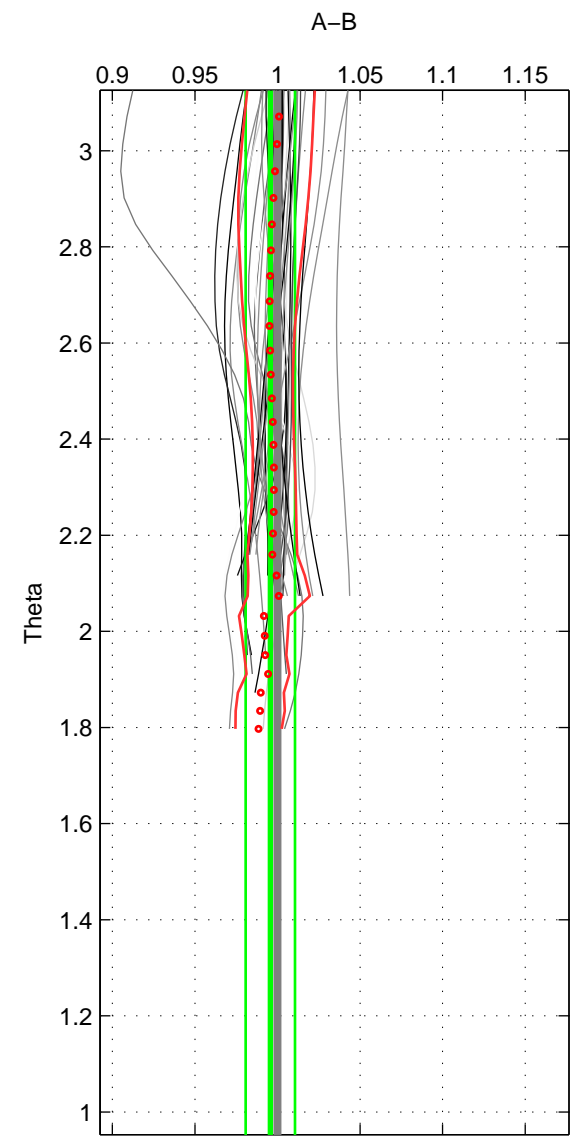

Cruise A (red). Date: Nov 2001 Cruisename: 695-49UP20011010

Cruise B (blue). Date: Feb 2006 Cruisename: 710-49UP20060113

\*\*\* "Favourite" values are those of space 2.

	Offset	O.StDev	Ratio	R.Stdev	Rating
SIGMA:	-1.038	3.292	0.992	0.023	3
THETA:	-0.654	2.116	0.996	0.015	5
DEPTH:	0.600	0.679	1.004	0.005	3
FAV. :	-0.654	2.116	0.996	0.015	5

Profiles of A: 3  
 Profiles of B: 12  
 Diff profs : 2  
 WMoffset (A-B): -1.038  
 WMoffset stdev: 3.292  
 WMratio (A/B): 0.99224  
 WMratio stdev: 0.023185

Quality (1-5): 3

Profiles of A: 16  
 Profiles of B: 34  
 Diff profs : 37  
 WMoffset (A-B): -0.6541  
 WMoffset stdev: 2.1158  
 WMratio (A/B): 0.99562  
 WMratio stdev: 0.014931

Quality (1-5): 5

Profiles of A: 16  
 Profiles of B: 34  
 Diff profs : 37  
 WMoffset (A-B): 0.59993  
 WMoffset stdev: 0.67932  
 WMratio (A/B): 1.0043  
 WMratio stdev: 0.0049658

Quality (1-5): 3