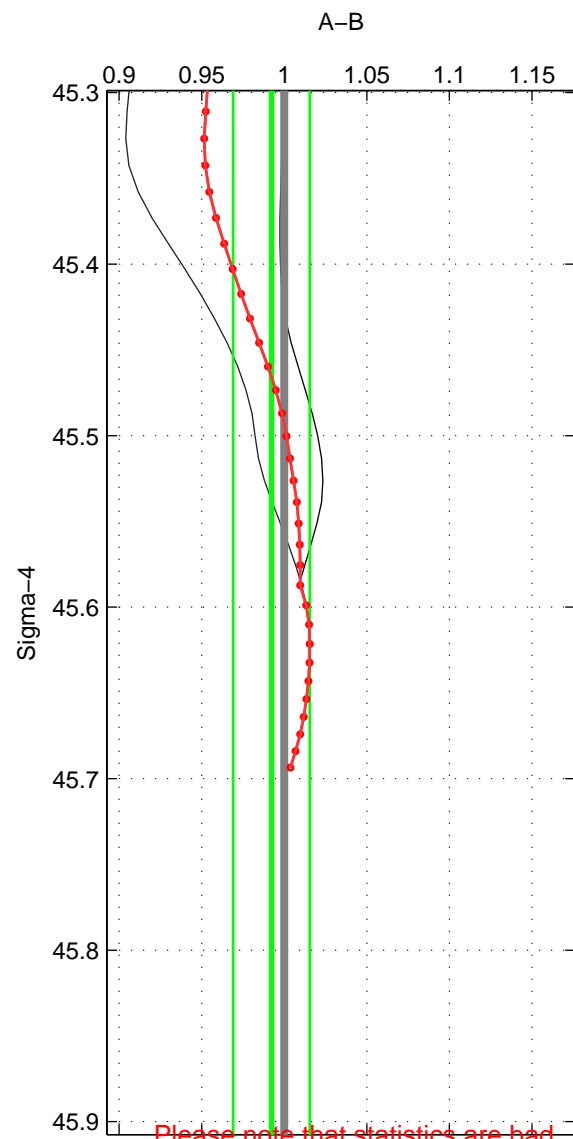

Cruise A (red). Date: Nov 2001 Cruisename: 695-49UP20011010

Cruise B (blue). Date: Feb 2006 Cruisename: 710-49UP20060113

\*\*\* "Favourite" values are those of space 2.

	Offset	O.StDev	Ratio	R.Stdev	Rating
SIGMA:	-1.038	3.292	0.992	0.023	3
THETA:	-0.654	2.116	0.996	0.015	5
DEPTH:	0.600	0.679	1.004	0.005	3
FAV. :	-0.654	2.116	0.996	0.015	5

Profiles of A: 3  
 Profiles of B: 12  
 Diff profs : 2  
 WMoffset (A-B): -1.038  
 WMoffset stdev: 3.292  
 WMratio (A/B): 0.99224  
 WMratio stdev: 0.023185

Quality (1-5): 3

Profiles of A: 16  
 Profiles of B: 34  
 Diff profs : 37  
 WMoffset (A-B): -0.6541  
 WMoffset stdev: 2.1158  
 WMratio (A/B): 0.99562  
 WMratio stdev: 0.014931

Quality (1-5): 5

Profiles of A: 16  
 Profiles of B: 34  
 Diff profs : 37  
 WMoffset (A-B): 0.59993  
 WMoffset stdev: 0.67932  
 WMratio (A/B): 1.0043  
 WMratio stdev: 0.0049658

Quality (1-5): 3