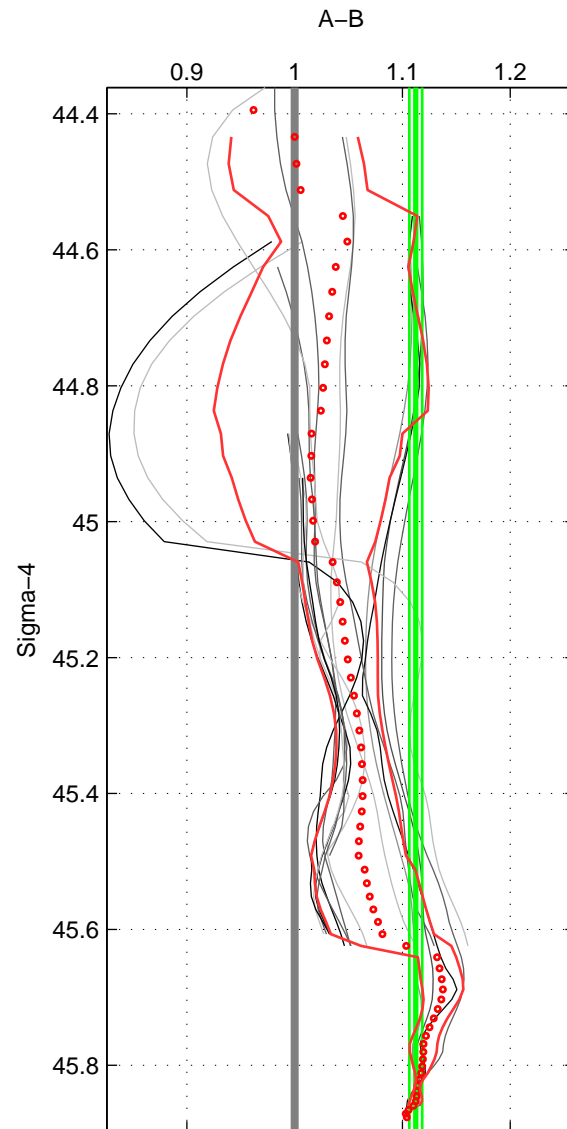

Cruise A (red). Date: Mar 1991 Cruisename: 479-31DS19910307

Cruise B (blue). Date: Sep 2008 Cruisename: 504-325020080826

*** "Favourite" values are those of space 1.

	Offset	O.StDev	Ratio	R.Stdev	Rating
SIGMA:	16.170	0.948	1.112	0.006	5
THETA:	16.992	0.628	1.116	0.004	4
DEPTH:	17.027	0.669	1.115	0.004	4
FAV. :	16.170	0.948	1.112	0.006	5

Profiles of A: 35
 Profiles of B: 4
 Diff profs : 17
 WMoffset (A-B): 16.1704
 WMoffset stdev: 0.94791
 WMratio (A/B): 1.1125
 WMratio stdev: 0.0059818

Quality (1-5): 5

Profiles of A: 36
 Profiles of B: 5
 Diff profs : 22
 WMoffset (A-B): 16.9923
 WMoffset stdev: 0.62814
 WMratio (A/B): 1.1159
 WMratio stdev: 0.0042551

Quality (1-5): 4

Profiles of A: 35
 Profiles of B: 5
 Diff profs : 20
 WMoffset (A-B): 17.0271
 WMoffset stdev: 0.66873
 WMratio (A/B): 1.1148
 WMratio stdev: 0.0044791

Quality (1-5): 4