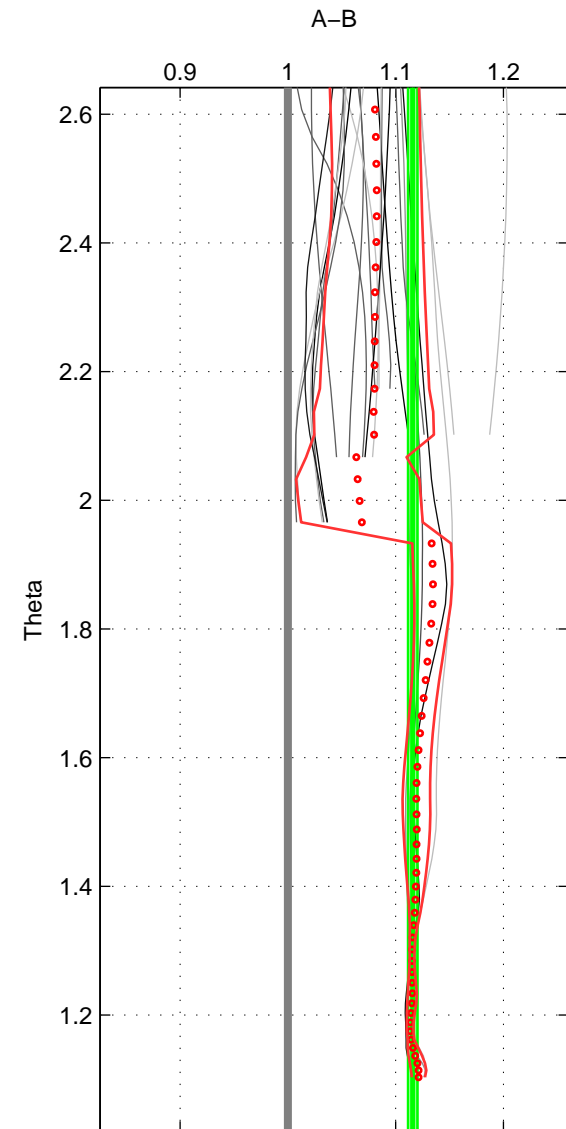

Cruise A (red). Date: Mar 1991 Cruisename: 479-31DS19910307

Cruise B (blue). Date: Sep 2008 Cruisename: 504-325020080826

*** "Favourite" values are those of space 1.

	Offset	O.StDev	Ratio	R.Stdev	Rating
SIGMA:	16.170	0.948	1.112	0.006	5
THETA:	16.992	0.628	1.116	0.004	4
DEPTH:	17.027	0.669	1.115	0.004	4
FAV. :	16.170	0.948	1.112	0.006	5

Profiles of A: 35
 Profiles of B: 4
 Diff profs : 17
 WMoffset (A-B): 16.1704
 WMoffset stdev: 0.94791
 WMratio (A/B): 1.1125
 WMratio stdev: 0.0059818

Quality (1-5): 5

Profiles of A: 36
 Profiles of B: 5
 Diff profs : 22
 WMoffset (A-B): 16.9923
 WMoffset stdev: 0.62814
 WMratio (A/B): 1.1159
 WMratio stdev: 0.0042551

Quality (1-5): 4

Profiles of A: 35
 Profiles of B: 5
 Diff profs : 20
 WMoffset (A-B): 17.0271
 WMoffset stdev: 0.66873
 WMratio (A/B): 1.1148
 WMratio stdev: 0.0044791

Quality (1-5): 4