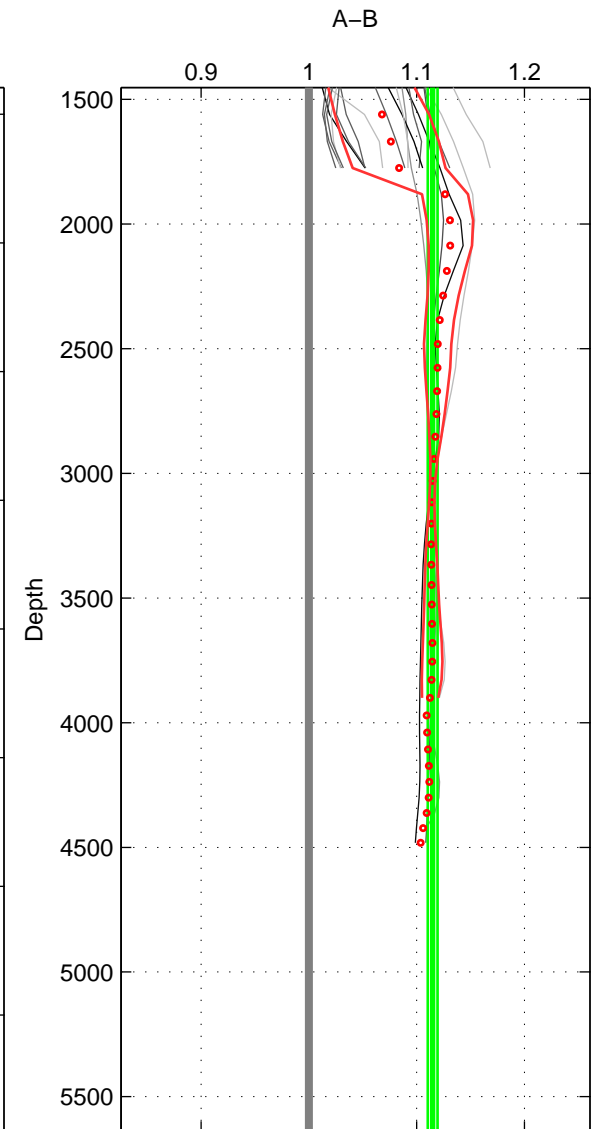

Cruise A (red). Date: Mar 1991 Cruisename: 479-31DS19910307

Cruise B (blue). Date: Sep 2008 Cruisename: 504-325020080826

*** "Favourite" values are those of space 1.

	Offset	O.StDev	Ratio	R.Stdev	Rating
SIGMA:	16.170	0.948	1.112	0.006	5
THETA:	16.992	0.628	1.116	0.004	4
DEPTH:	17.027	0.669	1.115	0.004	4
FAV. :	16.170	0.948	1.112	0.006	5

Profiles of A: 35
 Profiles of B: 4
 Diff profs : 17
 WMoffset (A-B): 16.1704
 WMoffset stdev: 0.94791
 WMratio (A/B): 1.1125
 WMratio stdev: 0.0059818

Quality (1-5): 5

Profiles of A: 36
 Profiles of B: 5
 Diff profs : 22
 WMoffset (A-B): 16.9923
 WMoffset stdev: 0.62814
 WMratio (A/B): 1.1159
 WMratio stdev: 0.0042551

Quality (1-5): 4

Profiles of A: 35
 Profiles of B: 5
 Diff profs : 20
 WMoffset (A-B): 17.0271
 WMoffset stdev: 0.66873
 WMratio (A/B): 1.1148
 WMratio stdev: 0.0044791

Quality (1-5): 4