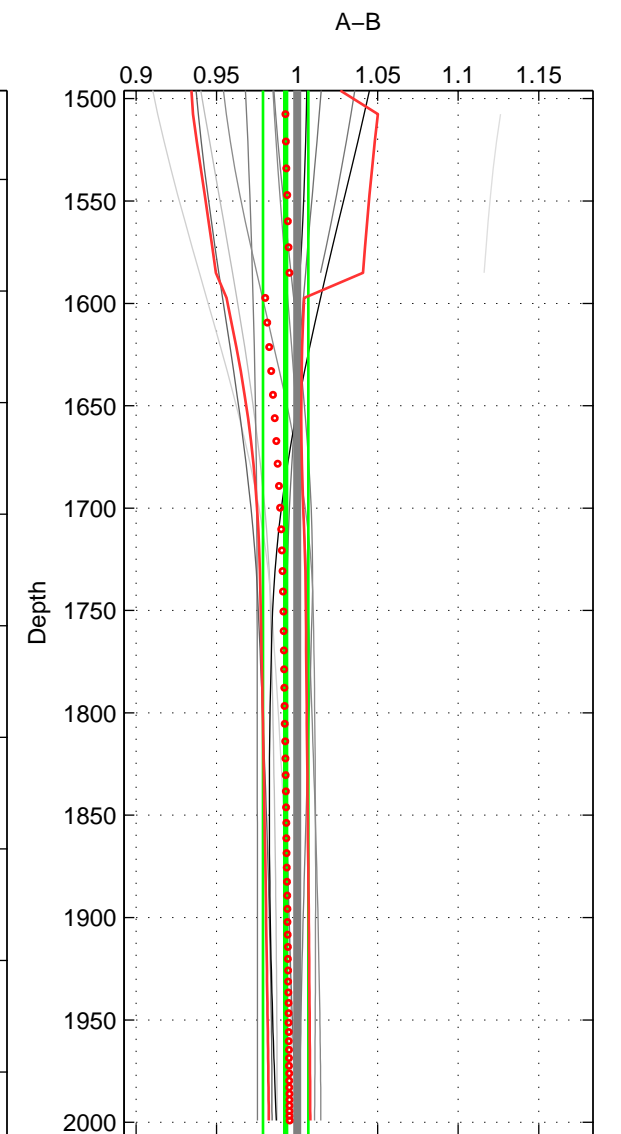

Cruise A (red). Date: Jul 2005 Cruisename: 669-49UF20050615

Cruise B (blue). Date: May 1999 Cruisename: 687-49UP19990419

\*\*\* "Favourite" values are means of spaces 1 2 3.

	Offset	O.StDev	Ratio	R.Stdev	Rating
SIGMA:	-0.246	2.424	0.998	0.015	4
THETA:	-0.512	2.313	0.997	0.015	4
DEPTH:	-1.144	2.224	0.993	0.014	4
FAV. :	-0.634	2.320	0.996	0.015	4

Profiles of A: 6  
 Profiles of B: 5  
 Diff profs : 15  
 WMoffset (A-B): -0.24645  
 WMoffset stdev: 2.4238  
 WMratio (A/B): 0.99834  
 WMratio stdev: 0.015499

Quality (1-5): 4

Profiles of A: 6  
 Profiles of B: 5  
 Diff profs : 15  
 WMoffset (A-B): -0.51177  
 WMoffset stdev: 2.3125  
 WMratio (A/B): 0.99655  
 WMratio stdev: 0.014779

Quality (1-5): 4

Profiles of A: 6  
 Profiles of B: 5  
 Diff profs : 15  
 WMoffset (A-B): -1.1444  
 WMoffset stdev: 2.2236  
 WMratio (A/B): 0.99286  
 WMratio stdev: 0.014094

Quality (1-5): 4