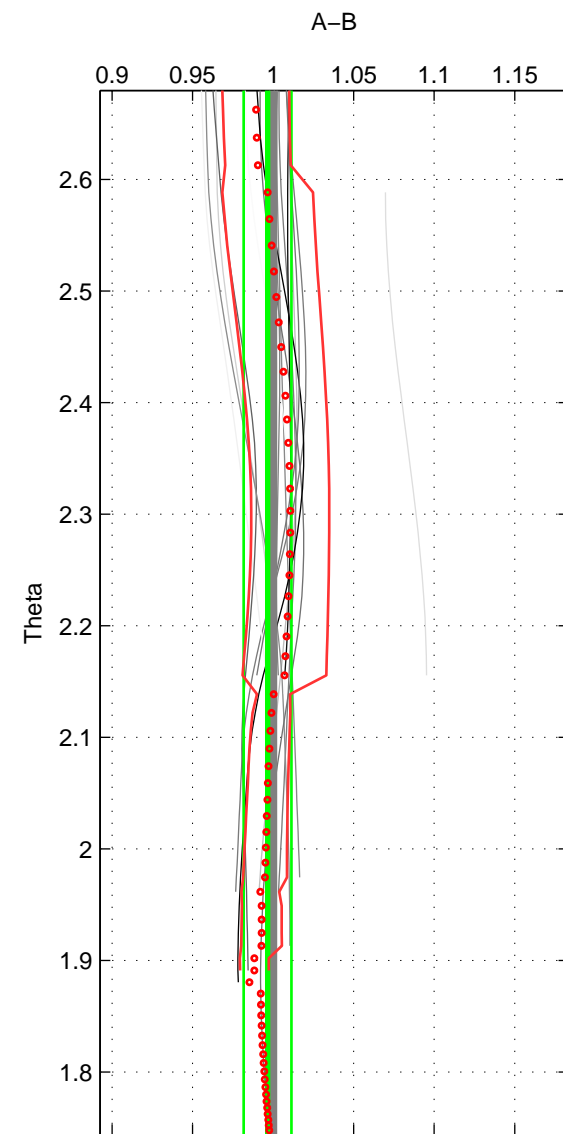

Cruise A (red). Date: Jul 2005 Cruisename: 669-49UF20050615

Cruise B (blue). Date: May 1999 Cruisename: 687-49UP19990419

\*\*\* "Favourite" values are means of spaces 1 2 3.

	Offset	O.StDev	Ratio	R.Stdev	Rating
SIGMA:	-0.246	2.424	0.998	0.015	4
THETA:	-0.512	2.313	0.997	0.015	4
DEPTH:	-1.144	2.224	0.993	0.014	4
FAV. :	-0.634	2.320	0.996	0.015	4

Profiles of A: 6  
 Profiles of B: 5  
 Diff profs : 15  
 WMoffset (A-B): -0.24645  
 WMoffset stdev: 2.4238  
 WMratio (A/B): 0.99834  
 WMratio stdev: 0.015499

Quality (1-5): 4

Profiles of A: 6  
 Profiles of B: 5  
 Diff profs : 15  
 WMoffset (A-B): -0.51177  
 WMoffset stdev: 2.3125  
 WMratio (A/B): 0.99655  
 WMratio stdev: 0.014779

Quality (1-5): 4

Profiles of A: 6  
 Profiles of B: 5  
 Diff profs : 15  
 WMoffset (A-B): -1.1444  
 WMoffset stdev: 2.2236  
 WMratio (A/B): 0.99286  
 WMratio stdev: 0.014094

Quality (1-5): 4