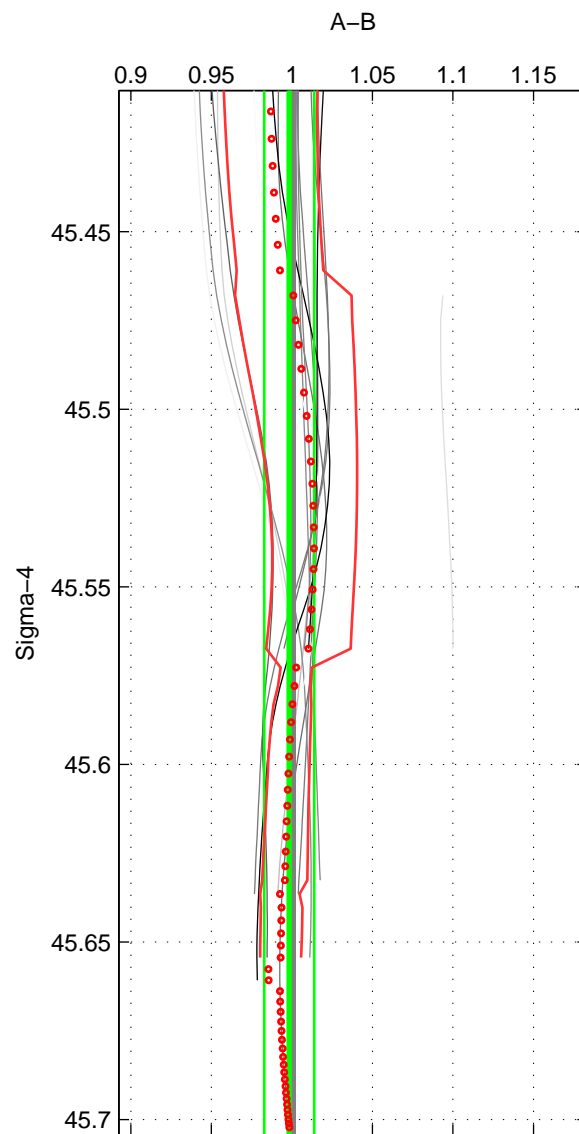

Cruise A (red). Date: Jul 2005 Cruisename: 669-49UF20050615

Cruise B (blue). Date: May 1999 Cruisename: 687-49UP19990419

\*\*\* "Favourite" values are means of spaces 1 2 3.

	Offset	O.StDev	Ratio	R.Stdev	Rating
SIGMA:	-0.246	2.424	0.998	0.015	4
THETA:	-0.512	2.313	0.997	0.015	4
DEPTH:	-1.144	2.224	0.993	0.014	4
FAV. :	-0.634	2.320	0.996	0.015	4

Profiles of A: 6  
 Profiles of B: 5  
 Diff profs : 15  
 WMoffset (A-B): -0.24645  
 WMoffset stdev: 2.4238  
 WMratio (A/B): 0.99834  
 WMratio stdev: 0.015499

Quality (1-5): 4

Profiles of A: 6  
 Profiles of B: 5  
 Diff profs : 15  
 WMoffset (A-B): -0.51177  
 WMoffset stdev: 2.3125  
 WMratio (A/B): 0.99655  
 WMratio stdev: 0.014779

Quality (1-5): 4

Profiles of A: 6  
 Profiles of B: 5  
 Diff profs : 15  
 WMoffset (A-B): -1.1444  
 WMoffset stdev: 2.2236  
 WMratio (A/B): 0.99286  
 WMratio stdev: 0.014094

Quality (1-5): 4