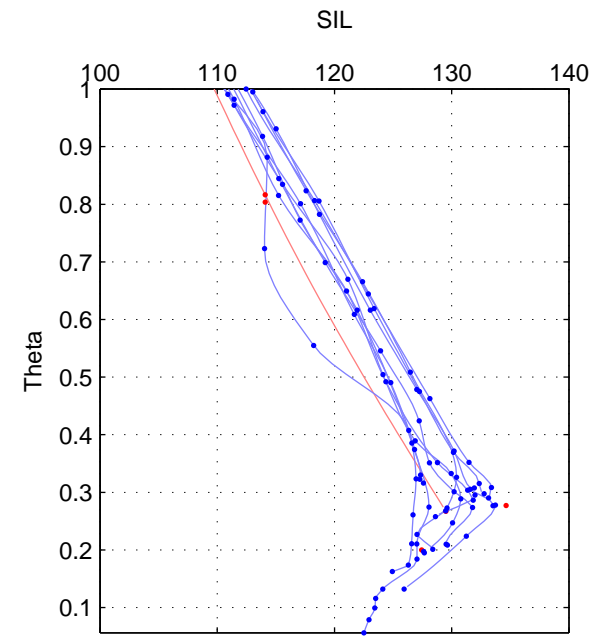

Cruise A (red). Date: Sep 2009 Cruisename: 248-33LG20090916

Cruise B (blue). Date: Feb 2009 Cruisename: 300-740H20090203

*** "Favourite" values are those of space 2.

	Offset	O.StDev	Ratio	R.Stdev	Rating
SIGMA:	NaN	NaN	NaN	NaN	NaN
THETA:	-2.391	0.350	0.981	0.003	1
DEPTH:	NaN	NaN	NaN	NaN	NaN
FAV. :	-2.391	0.350	0.981	0.003	1

Please note that statistics are bad.

Profiles of A: 1
 Profiles of B: 10
 Diff profs : 10
 WMoffset (A-B): -2.3909
 WMoffset stdev: 0.34979
 WMratio (A/B): 0.98057
 WMratio stdev: 0.0031306

Quality (1-5): 1