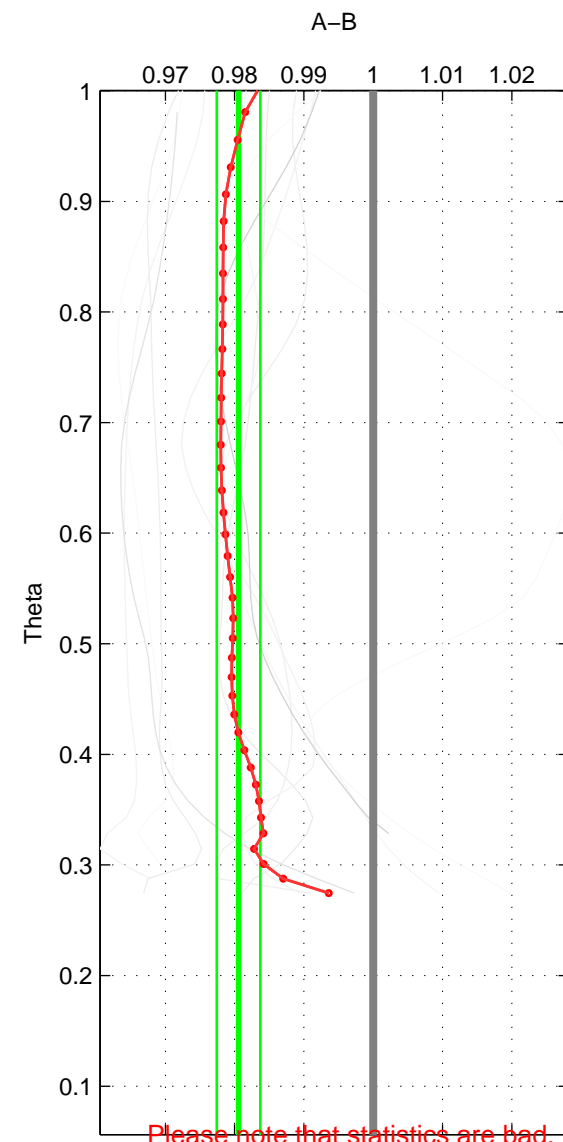

Cruise A (red). Date: Sep 2009 Cruisename: 248-33LG20090916

Cruise B (blue). Date: Feb 2009 Cruisename: 300-740H20090203

*** "Favourite" values are those of space 2.

	Offset	O.StDev	Ratio	R.Stdev	Rating
SIGMA:	NaN	NaN	NaN	NaN	NaN
THETA:	-2.391	0.350	0.981	0.003	1
DEPTH:	NaN	NaN	NaN	NaN	NaN
FAV. :	-2.391	0.350	0.981	0.003	1

Please note that statistics are bad.

Profiles of A: 1
 Profiles of B: 10
 Diff profs : 10
 WMoffset (A-B): -2.3909
 WMoffset stdev: 0.34979
 WMratio (A/B): 0.98057
 WMratio stdev: 0.0031306

Quality (1-5): 1