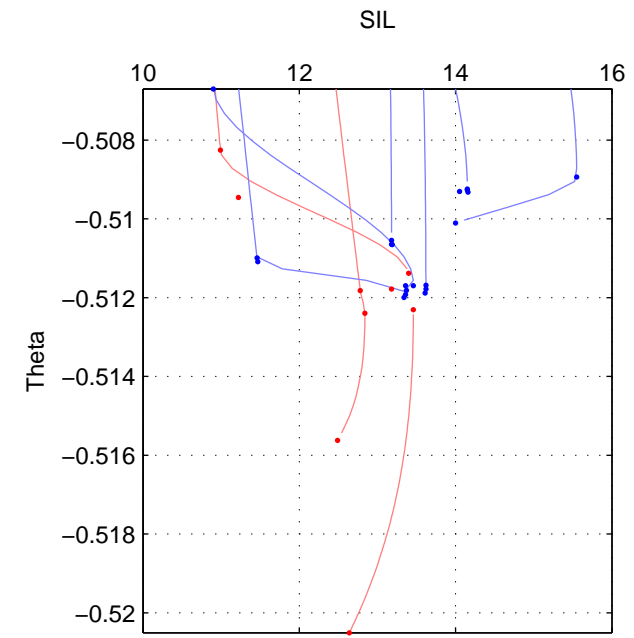

Cruise A (red). Date: Aug 2003 Cruisename: 40-18SN20030806

Cruise B (blue). Date: Aug 2004 Cruisename: 56-32H120040718

*** "Favourite" values are those of space 2.

	Offset	O.StDev	Ratio	R.Stdev	Rating
SIGMA:	NaN	NaN	NaN	NaN	NaN
THETA:	-1.107	0.336	0.918	0.025	1
DEPTH:	NaN	NaN	NaN	NaN	NaN
FAV. :	-1.107	0.336	0.918	0.025	1

Please note that statistics are bad.

Profiles of A: 2
 Profiles of B: 6
 Diff profs : 3
 WMoffset (A-B): -1.1068
 WMoffset stdev: 0.33633
 WMratio (A/B): 0.91833
 WMratio stdev: 0.024958

Quality (1-5): 1