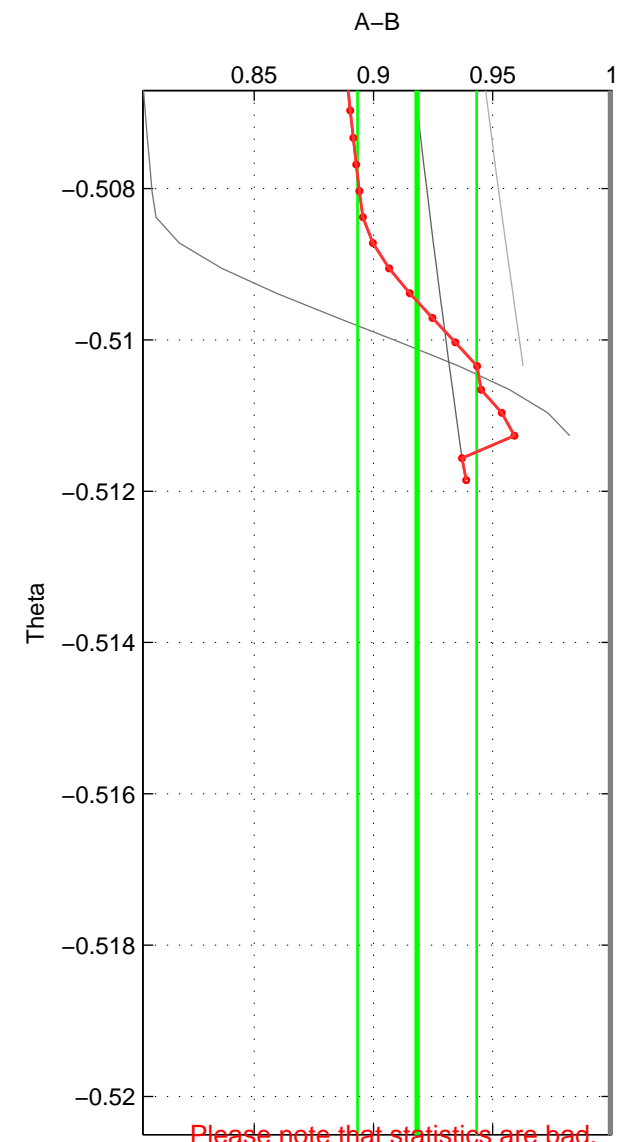

Cruise A (red). Date: Aug 2003 Cruisename: 40-18SN20030806

Cruise B (blue). Date: Aug 2004 Cruisename: 56-32H120040718

*** "Favourite" values are those of space 2.

	Offset	O.StDev	Ratio	R.Stdev	Rating
SIGMA:	NaN	NaN	NaN	NaN	NaN
THETA:	-1.107	0.336	0.918	0.025	1
DEPTH:	NaN	NaN	NaN	NaN	NaN
FAV. :	-1.107	0.336	0.918	0.025	1

Please note that statistics are bad.

Profiles of A: 2
 Profiles of B: 6
 Diff profs : 3
 WMoffset (A-B): -1.1068
 WMoffset stdev: 0.33633
 WMratio (A/B): 0.91833
 WMratio stdev: 0.024958

Quality (1-5): 1